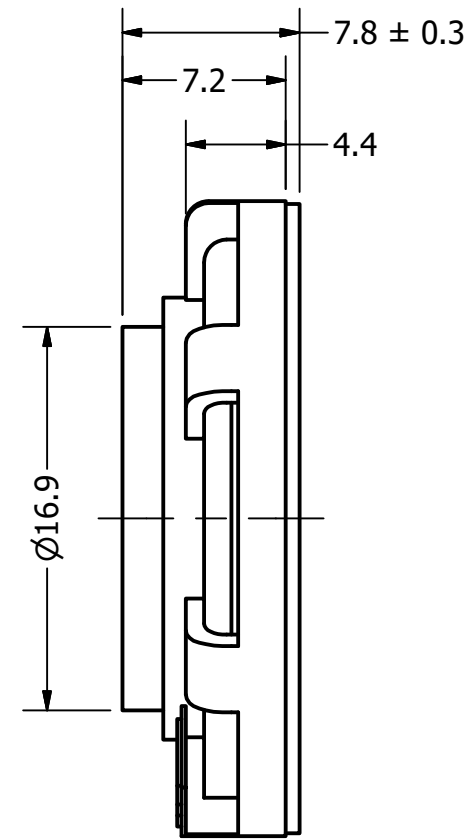

Part Number:	SW280408-2	
DRAWN	CJ	3/24/2017
CHECKED		10/2/2017
P.D.		10/2/2017
Description:	Waterproof Dynamic Speaker	
APPROVED		10/2/2017
C.E.		
This document contains data proprietary to DB Unlimited. Any use or reproduction, in any form, without prior written permission of DB Unlimited is prohibited. All terms and conditions can be found at <a href="http://www.dbunlimitedco.com">www.dbunlimitedco.com</a>		

Top View

Side View

Bottom View

Items	Specifications	Conditions
Sound Pressure Level	89	dB (@ 10cm), Avg.
Resonant Frequency	400	Hz
Frequency Range	400 ~ 10,000	Hz
Nominal Power	0.8	W
Max. Power	1.2	W
Impedance	8	Ω
Cone Material	Mylar	
Mount Type	Flush Mount	
IP Rating	IP67	
Storage Temperature	-20 ~ +55	°C
Operating Temperature	-20 ~ +55	°C
Weight	6.68	g

REVISION HISTORY			
REV	DESCRIPTION	DATE	APPROVED
	Released from Engineering	10/2/2017	C.E.

NOTES	
1) All dimensions are in mm unless otherwise noted	
2) All tolerances are ± 0.2 mm unless otherwise noted	
3) All parts meet RoHS	
4) Subject to change or redrawn without notice	