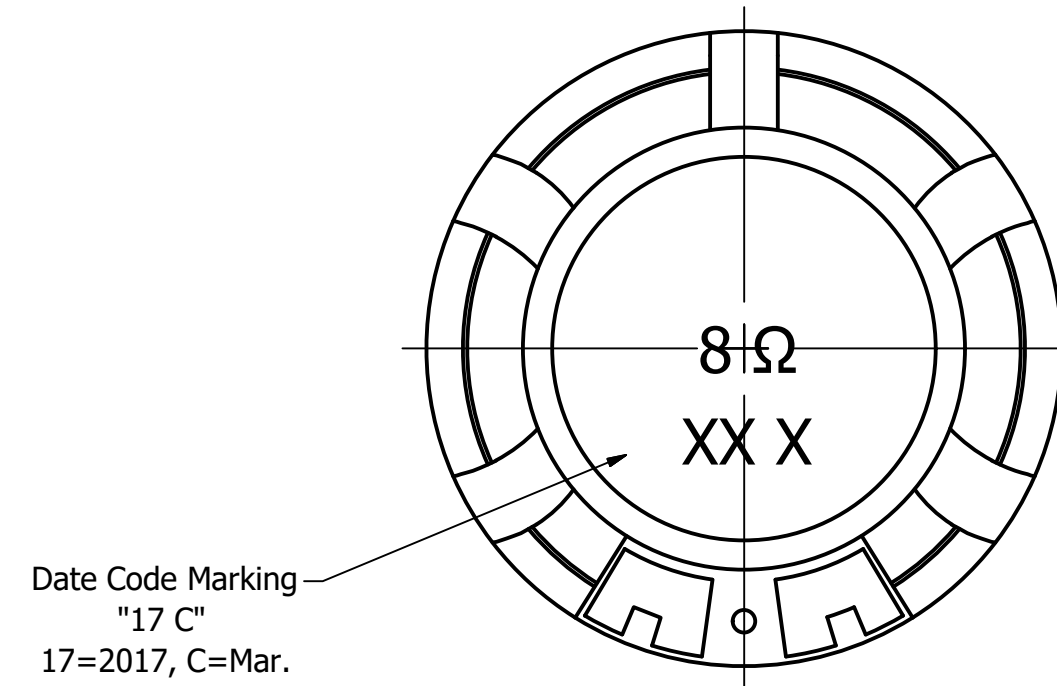

Part Number:	SW280408-2	
DRAWN	CJ	3/24/2017
CHECKED		10/2/2017
P.D.		10/2/2017
Description:	Waterproof Dynamic Speaker	
APPROVED		10/2/2017
C.E.		
This document contains data proprietary to DB Unlimited. Any use or reproduction, in any form, without prior written permission of DB Unlimited is prohibited. All terms and conditions can be found at <a href="http://www.dbunlimitedco.com">www.dbunlimitedco.com</a>		

Top View

Side View

Bottom View

Items	Specifications	Conditions
Sound Pressure Level	89	dB (@ 10cm), Avg.
Resonant Frequency	400	Hz
Frequency Range	400 ~ 10,000	Hz
Nominal Power	0.8	W
Max. Power	1.2	W
Impedance	8	Ω
Cone Material	Mylar	
Mount Type	Flush Mount	
IP Rating	IP67	
Storage Temperature	-20 ~ +55	°C
Operating Temperature	-20 ~ +55	°C
Weight	6.68	g

REVISION HISTORY			
REV	DESCRIPTION	DATE	APPROVED
	Released from Engineering	10/2/2017	C.E.

NOTES	
1) All dimensions are in mm unless otherwise noted	
2) All tolerances are ± 0.2 mm unless otherwise noted	
3) All parts meet RoHS	
4) Subject to change or redrawn without notice	