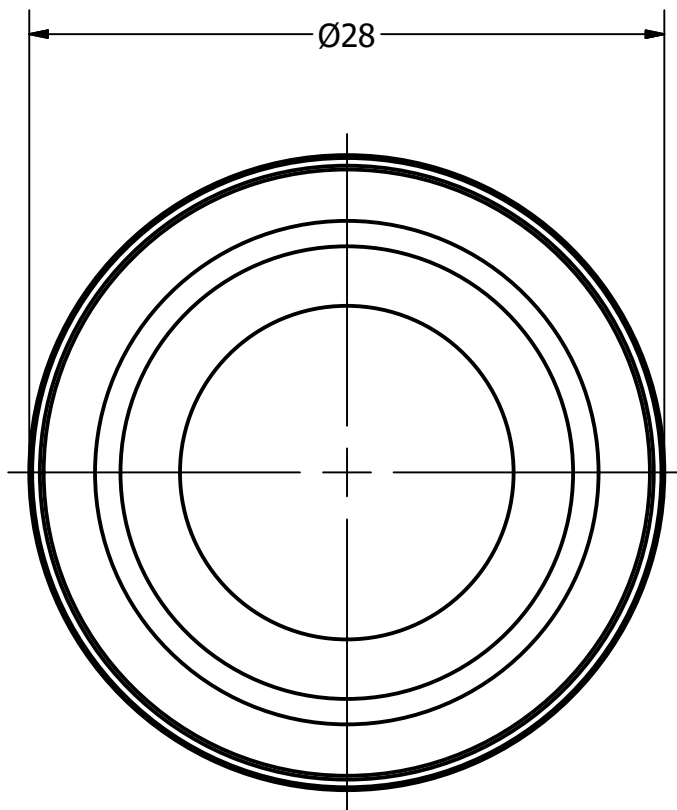

Part Number:	SW280408-2	
DRAWN	CJ	3/24/2017
CHECKED		10/2/2017
P.D.		10/2/2017
Description:	Waterproof Dynamic Speaker	
APPROVED		10/2/2017
C.E.		
This document contains data proprietary to DB Unlimited. Any use or reproduction, in any form, without prior written permission of DB Unlimited is prohibited. All terms and conditions can be found at <a href="http://www.dbunlimitedco.com">www.dbunlimitedco.com</a>		

Top View

Side View

Bottom View

Items	Specifications	Conditions
Sound Pressure Level	89	dB (@ 10cm), Avg.
Resonant Frequency	400	Hz
Frequency Range	400 ~ 10,000	Hz
Nominal Power	0.8	W
Max. Power	1.2	W
Impedance	8	Ω
Cone Material	Mylar	
Mount Type	Flush Mount	
IP Rating	IP67	
Storage Temperature	-20 ~ +55	°C
Operating Temperature	-20 ~ +55	°C
Weight	6.68	g