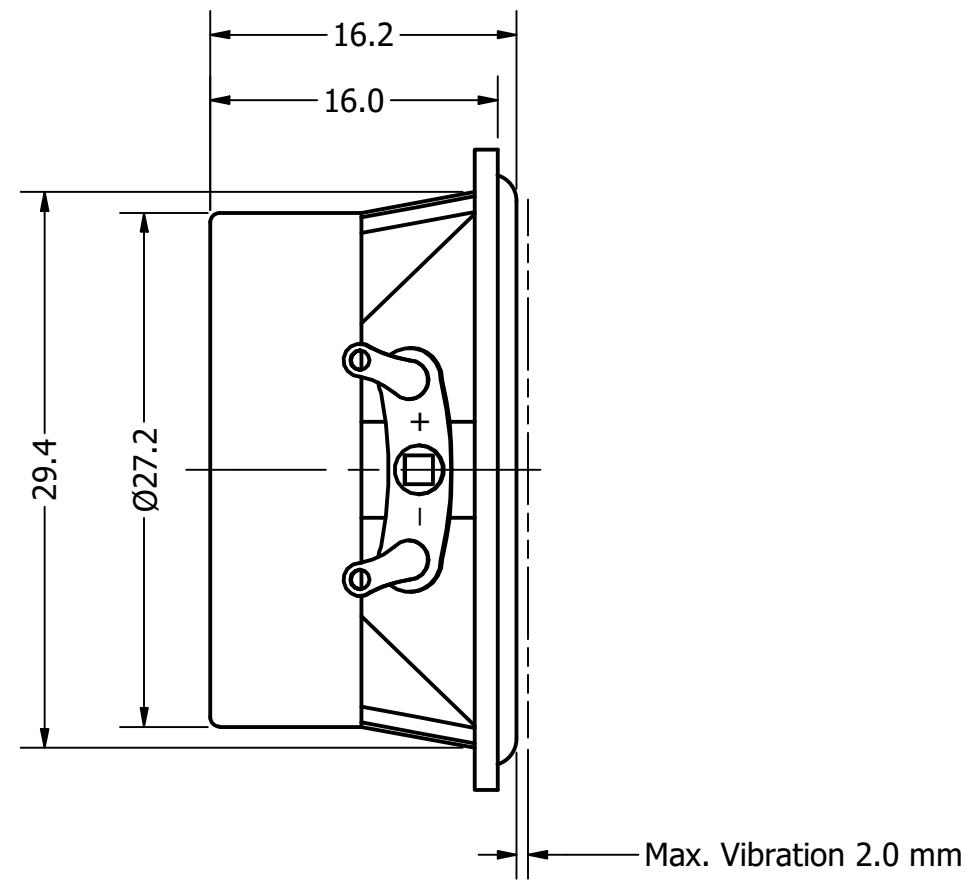

Top View

Side View

Bottom View

Items	Specifications	Conditions
Sound Pressure Level	99	dB (@ 10cm), Avg.
Resonant Frequency	280	Hz
Frequency Range	280 ~ 20,000	Hz
Nominal Power	2.5	W
Max. Power	3	W
Impedance	4	Ω
Cone Material	Aluminum	
Mount Type	Flush Mount	
IP Rating	IP67	
Storage Temperature	-20 ~ +55	°C
Operating Temperature	-20 ~ +55	°C
Weight	34	g

REVISION HISTORY			
REV	DESCRIPTION	DATE	APPROVED
	Released from Engineering	11/29/2018	C.E.

NOTES			
1) All dimensions are in mm unless otherwise noted			
2) All tolerances are ± 0.5 mm unless otherwise noted			
3) All parts meet RoHS			
4) Subject to change or redrawn without notice			