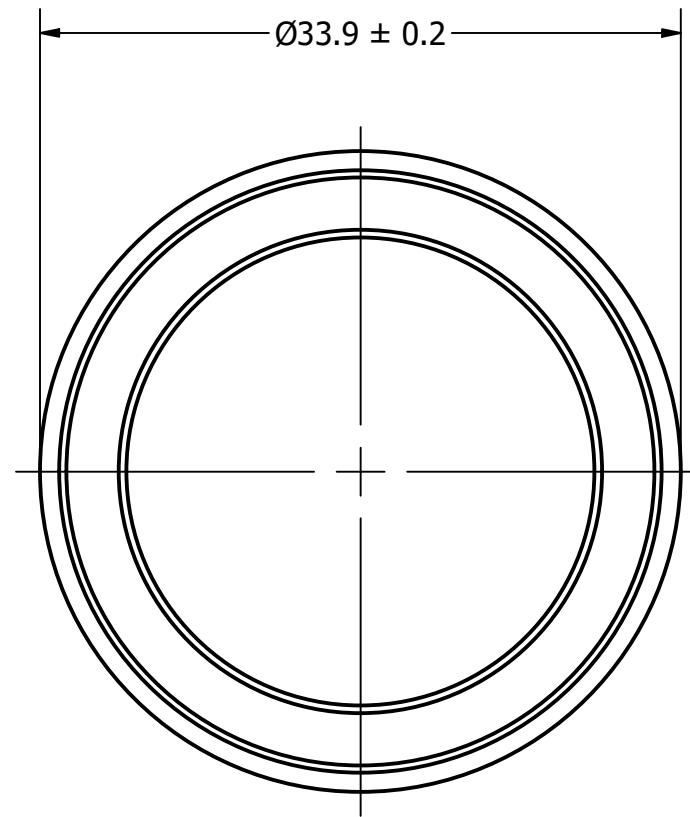

Top View

Side View

Bottom View

Items	Specifications	Conditions
Sound Pressure Level	99	dB (@ 10cm), Avg.
Resonant Frequency	280	Hz
Frequency Range	280 ~ 20,000	Hz
Nominal Power	2.5	W
Max. Power	3	W
Impedance	4	Ω
Cone Material	Aluminum	
Mount Type	Flush Mount	
IP Rating	IP67	
Storage Temperature	-20 ~ +55	°C
Operating Temperature	-20 ~ +55	°C
Weight	34	g