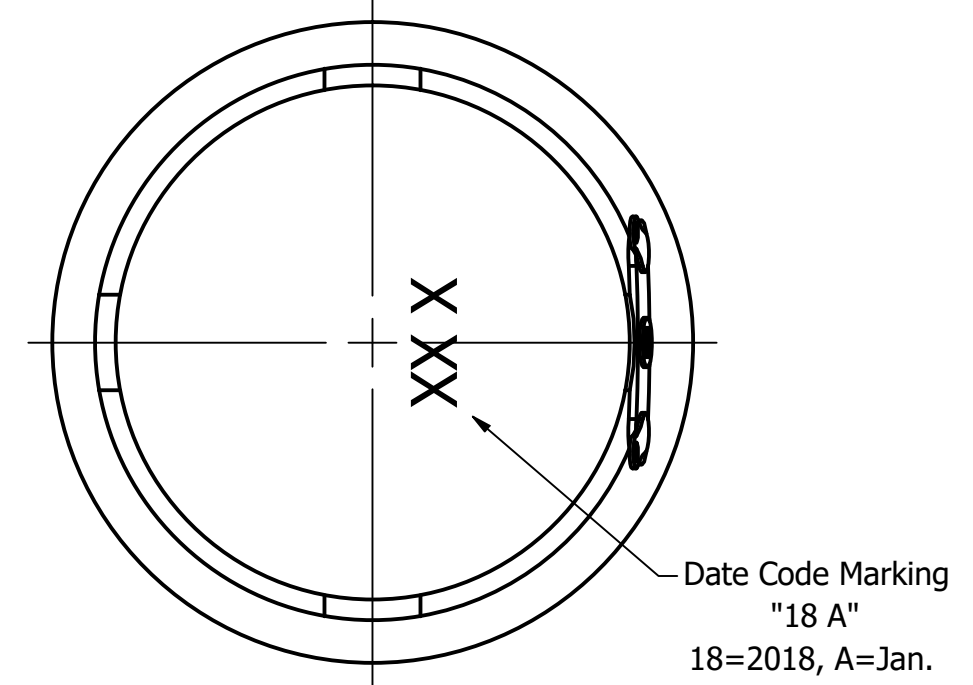

Part Number: SW330204-1	DRAWN CJ	11/20/2018
	CHECKED C.H.	11/29/2018
Description: Waterproof Dynamic Speaker	APPROVED C.E.	11/29/2018
	This document contains data proprietary to DB Unlimited. Any use or reproduction, in any form, without prior written permission of DB Unlimited is prohibited. All terms and conditions can be found at www.dbunlimitedco.com	

Top View

Side View

Bottom View

Items	Specifications	Conditions
Sound Pressure Level	99	dB (@ 10cm), Avg.
Resonant Frequency	280	Hz
Frequency Range	280 ~ 20,000	Hz
Nominal Power	2.5	W
Max. Power	3	W
Impedance	4	Ω
Cone Material	Aluminum	
Mount Type	Flush Mount	
IP Rating	IP67	
Storage Temperature	-20 ~ +55	°C
Operating Temperature	-20 ~ +55	°C
Weight	34	g

REVISION HISTORY			
REV	DESCRIPTION	DATE	APPROVED
	Released from Engineering	11/29/2018	C.E.

NOTES			
1) All dimensions are in mm unless otherwise noted			
2) All tolerances are ± 0.5 mm unless otherwise noted			
3) All parts meet RoHS			
4) Subject to change or redrawn without notice			