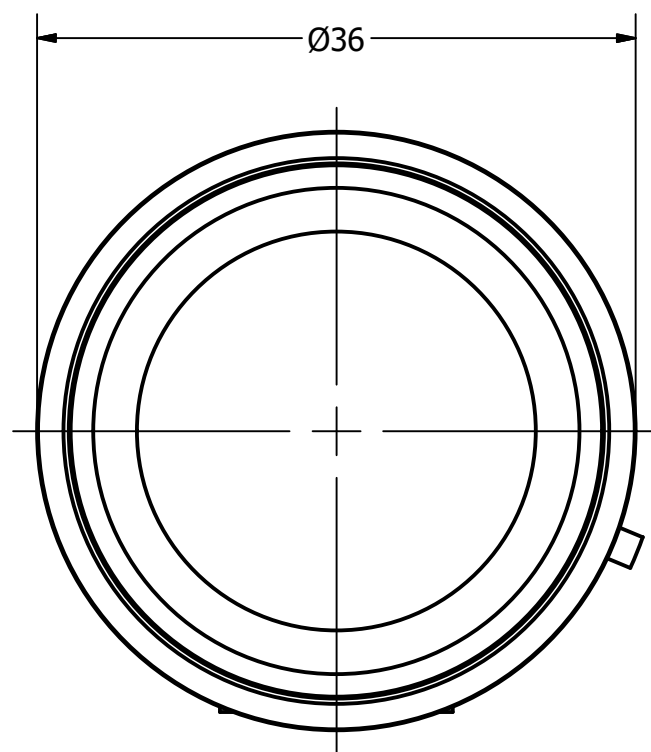

Part Number: <b>SW360308-1</b>	DRAWN CJ	3/24/2017
	CHECKED P.D.	10/2/2017
Description: <b>Waterproof Dynamic Speaker</b>	APPROVED C.E.	10/2/2017
	This document contains data proprietary to DB Unlimited. Any use or reproduction, in any form, without prior written permission of DB Unlimited is prohibited. All terms and conditions can be found at <a href="http://www.dbunlimitedco.com">www.dbunlimitedco.com</a>	

Top View

Side View

Bottom View

Items	Specifications	Conditions
Sound Pressure Level	93	dB (@ 10cm), Avg.
Resonant Frequency	350	Hz
Frequency Range	350 ~ 10,000	Hz
Nominal Power	2	W
Max. Power	2.5	W
Impedance	8	Ω
Cone Material	Mylar	
Mount Type	Flush Mount	
IP Rating	IP67	
Storage Temperature	-20 ~ +55	°C
Operating Temperature	-20 ~ +55	°C
Weight	13.5	g