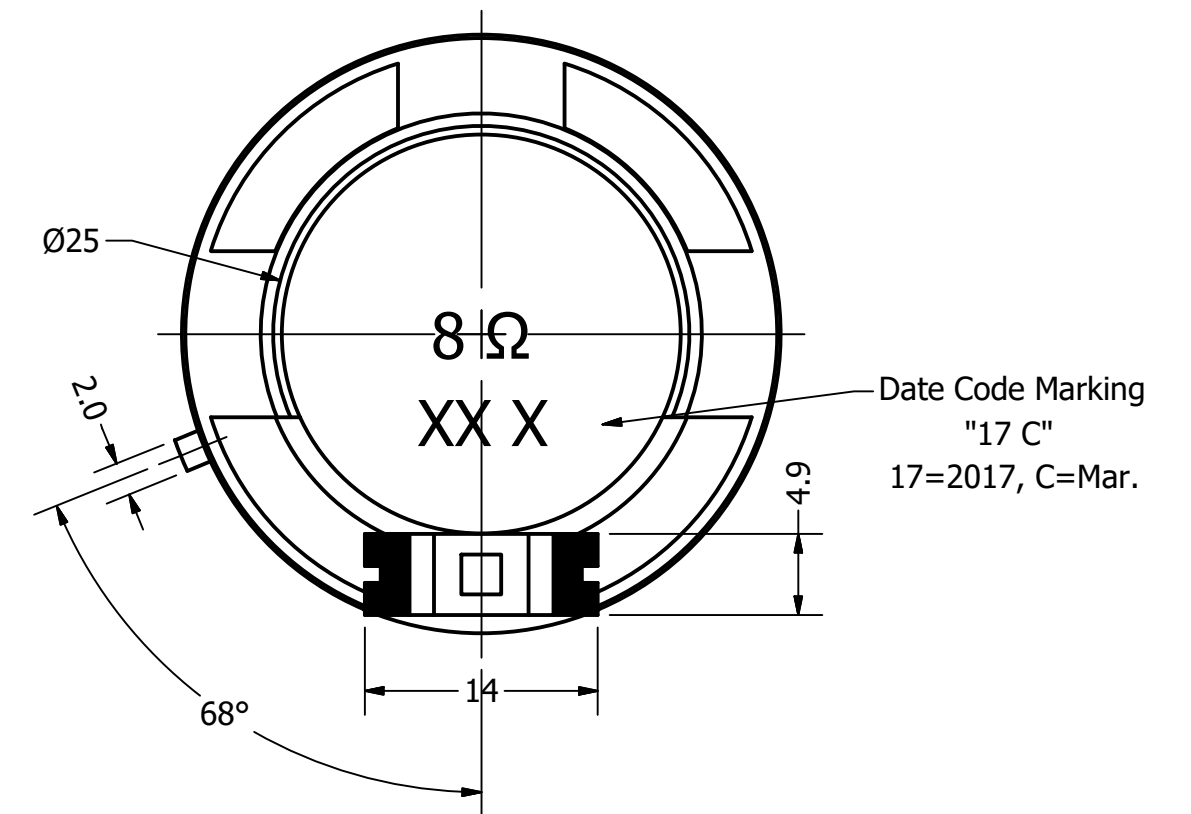

Part Number: <b>SW360308-1</b>	DRAWN CJ	3/24/2017
	CHECKED P.D.	10/2/2017
Description: <b>Waterproof Dynamic Speaker</b>	APPROVED C.E.	10/2/2017
	This document contains data proprietary to DB Unlimited. Any use or reproduction, in any form, without prior written permission of DB Unlimited is prohibited. All terms and conditions can be found at <a href="http://www.dbunlimitedco.com">www.dbunlimitedco.com</a>	

Top View

Side View

Bottom View

Items	Specifications	Conditions
Sound Pressure Level	93	dB (@ 10cm), Avg.
Resonant Frequency	350	Hz
Frequency Range	350 ~ 10,000	Hz
Nominal Power	2	W
Max. Power	2.5	W
Impedance	8	Ω
Cone Material	Mylar	
Mount Type	Flush Mount	
IP Rating	IP67	
Storage Temperature	-20 ~ +55	°C
Operating Temperature	-20 ~ +55	°C
Weight	13.5	g

REVISION HISTORY			
REV	DESCRIPTION	DATE	APPROVED
	Released from Engineering	10/2/2017	C.E.

NOTES	
1)	All dimensions are in mm unless otherwise noted
2)	All tolerances are ± 0.3 mm unless otherwise noted
3)	All parts meet RoHS
4)	Subject to change or redrawn without notice