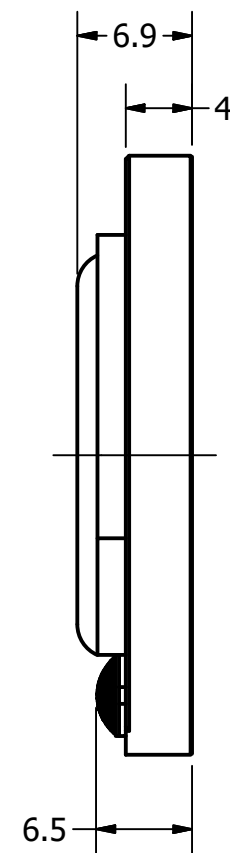

Part Number: <b>SW360308-1</b>	DRAWN CJ	3/24/2017
	CHECKED P.D.	10/2/2017
Description: <b>Waterproof Dynamic Speaker</b>	APPROVED C.E.	10/2/2017
	This document contains data proprietary to DB Unlimited. Any use or reproduction, in any form, without prior written permission of DB Unlimited is prohibited. All terms and conditions can be found at <a href="http://www.dbunlimitedco.com">www.dbunlimitedco.com</a>	

Top View

Side View

Bottom View

Items	Specifications	Conditions
Sound Pressure Level	93	dB (@ 10cm), Avg.
Resonant Frequency	350	Hz
Frequency Range	350 ~ 10,000	Hz
Nominal Power	2	W
Max. Power	2.5	W
Impedance	8	Ω
Cone Material	Mylar	
Mount Type	Flush Mount	
IP Rating	IP67	
Storage Temperature	-20 ~ +55	°C
Operating Temperature	-20 ~ +55	°C
Weight	13.5	g

REVISION HISTORY			
REV	DESCRIPTION	DATE	APPROVED
	Released from Engineering	10/2/2017	C.E.

NOTES	
1)	All dimensions are in mm unless otherwise noted
2)	All tolerances are ± 0.3 mm unless otherwise noted
3)	All parts meet RoHS
4)	Subject to change or redrawn without notice