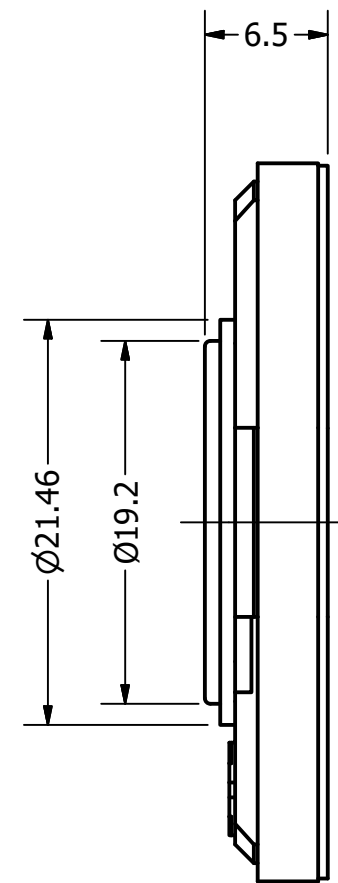

Part Number:	SW380408-1	
	DRAWN	3/13/2017
Description:	CHECKED	10/5/2017
	P.D.	10/5/2017
Waterproof Dynamic Speaker	APPROVED	10/5/2017
	C.E.	
This document contains data proprietary to DB Unlimited. Any use or reproduction, in any form, without prior written permission of DB Unlimited is prohibited. All terms and conditions can be found at www.dbunlimitedco.com		

Top View

Side View

Bottom View

Items	Specifications	Conditions
Sound Pressure Level	90	dB (@ 10cm), Avg.
Resonant Frequency	400	Hz
Frequency Range	400 ~ 10,000	Hz
Nominal Power	2	W
Max. Power	2.5	W
Impedance	8	Ω
Cone Material	Mylar	
Mount Type	Flush Mount	
IP Rating	IP67	
Storage Temperature	-20 ~ +55	$^{\circ}\text{C}$
Operating Temperature	-20 ~ +55	$^{\circ}\text{C}$
Weight	7.9	g

REVISION HISTORY			
REV	DESCRIPTION	DATE	APPROVED
	Released from Engineering	10/5/2017	C.E.

NOTES			
1) All dimensions are in mm unless otherwise noted			
2) All tolerances are ± 0.3 mm unless otherwise noted			
3) All parts meet RoHS			
4) Subject to change or redrawn without notice			