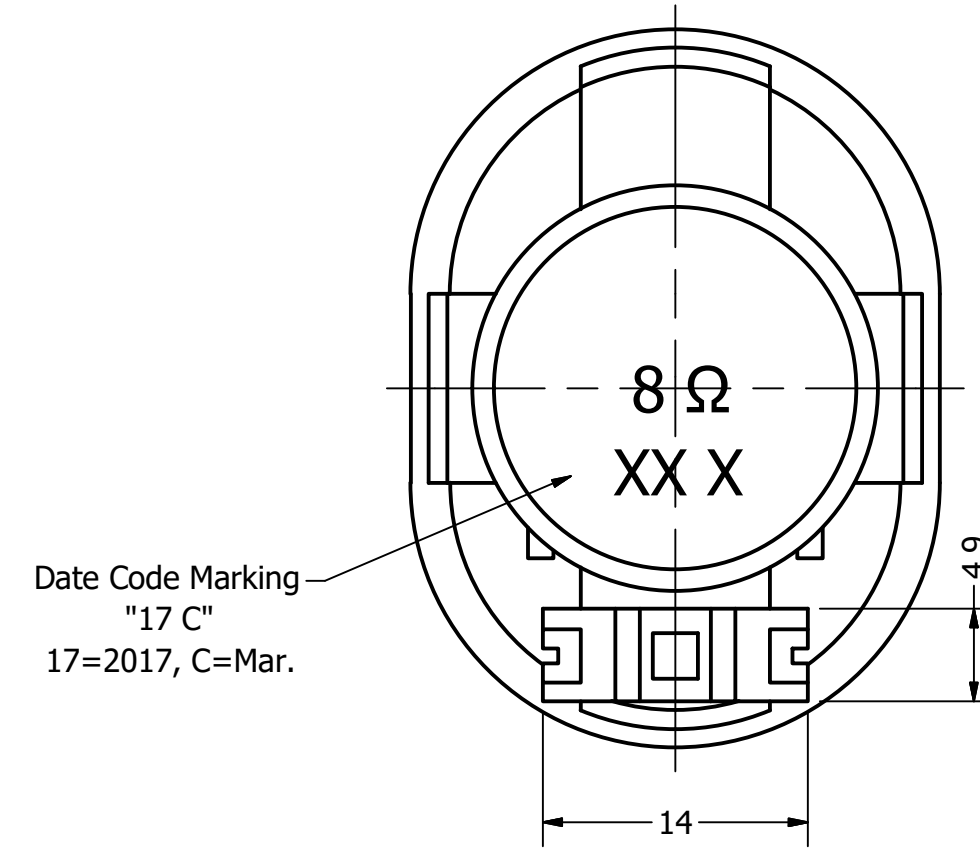

Part Number:	SW380408-1	
	DRAWN	3/13/2017
Description:	CHECKED	10/5/2017
	P.D.	10/5/2017
Waterproof Dynamic Speaker	APPROVED	10/5/2017
	C.E.	
This document contains data proprietary to DB Unlimited. Any use or reproduction, in any form, without prior written permission of DB Unlimited is prohibited. All terms and conditions can be found at www.dbunlimitedco.com		

Top View

Side View

Bottom View

Items	Specifications	Conditions
Sound Pressure Level	90	dB (@ 10cm), Avg.
Resonant Frequency	400	Hz
Frequency Range	400 ~ 10,000	Hz
Nominal Power	2	W
Max. Power	2.5	W
Impedance	8	Ω
Cone Material	Mylar	
Mount Type	Flush Mount	
IP Rating	IP67	
Storage Temperature	-20 ~ +55	$^{\circ}\text{C}$
Operating Temperature	-20 ~ +55	$^{\circ}\text{C}$
Weight	7.9	g

REVISION HISTORY			
REV	DESCRIPTION	DATE	APPROVED
	Released from Engineering	10/5/2017	C.E.

NOTES			
1) All dimensions are in mm unless otherwise noted			
2) All tolerances are ± 0.3 mm unless otherwise noted			
3) All parts meet RoHS			
4) Subject to change or redrawn without notice			