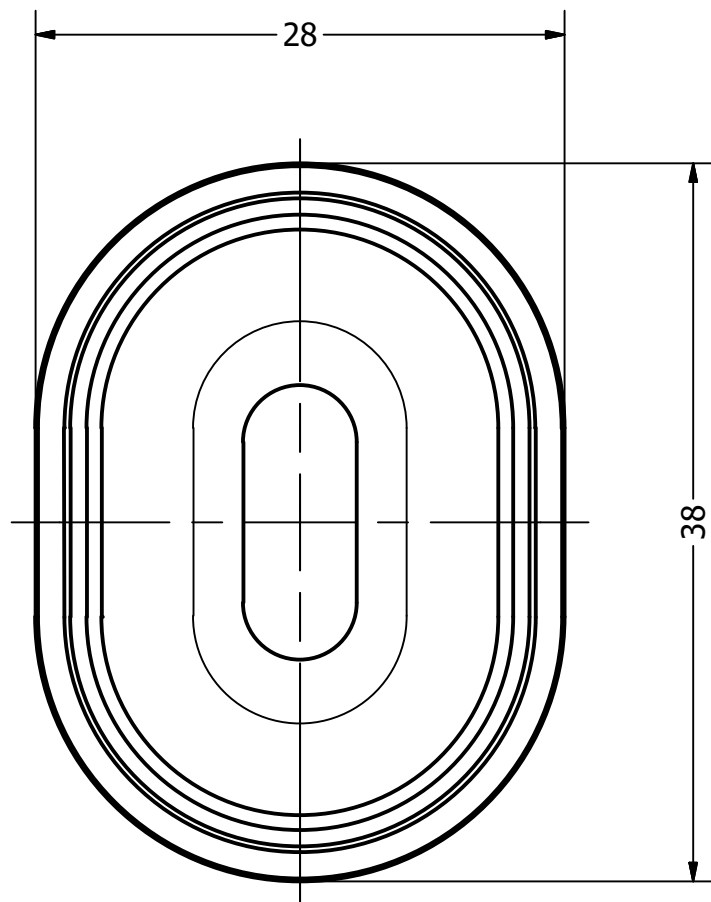

Part Number:	SW380408-1	
	DRAWN	3/13/2017
Description:	CHECKED	10/5/2017
	P.D.	10/5/2017
Waterproof Dynamic Speaker	APPROVED	10/5/2017
	C.E.	
This document contains data proprietary to DB Unlimited. Any use or reproduction, in any form, without prior written permission of DB Unlimited is prohibited. All terms and conditions can be found at www.dbunlimitedco.com		

Top View

Side View

Bottom View

Items	Specifications	Conditions
Sound Pressure Level	90	dB (@ 10cm), Avg.
Resonant Frequency	400	Hz
Frequency Range	400 ~ 10,000	Hz
Nominal Power	2	W
Max. Power	2.5	W
Impedance	8	Ω
Cone Material	Mylar	
Mount Type	Flush Mount	
IP Rating	IP67	
Storage Temperature	-20 ~ +55	$^{\circ}\text{C}$
Operating Temperature	-20 ~ +55	$^{\circ}\text{C}$
Weight	7.9	g

REVISION HISTORY			
REV	DESCRIPTION	DATE	APPROVED
	Released from Engineering	10/5/2017	C.E.

NOTES			
1) All dimensions are in mm unless otherwise noted			
2) All tolerances are ± 0.3 mm unless otherwise noted			
3) All parts meet RoHS			
4) Subject to change or redrawn without notice			