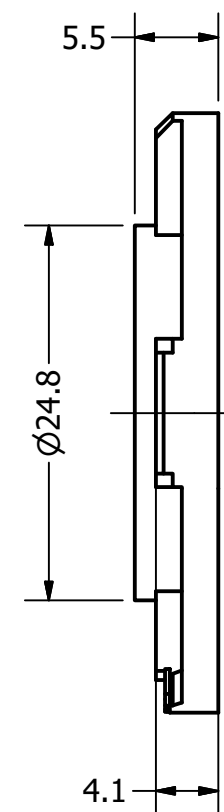

Part Number:	SW390608-1	
	DRAWN CJ	3/23/2017
Description:	CHECKED P.D.	10/5/2017
	APPROVED C.E.	10/5/2017
	This document contains data proprietary to DB Unlimited. Any use or reproduction, in any form, without prior written permission of DB Unlimited is prohibited. All terms and conditions can be found at <a href="http://www.dbunlimitedco.com">www.dbunlimitedco.com</a>	

Top View

Side View

Bottom View

Items	Specifications	Conditions
Sound Pressure Level	95	dB (@ 10cm), Avg.
Resonant Frequency	600	Hz
Frequency Range	600 ~ 20,000	Hz
Nominal Power	1.5	W
Max. Power	2	W
Impedance	8	Ω
Cone Material	Mylar	
Mount Type	Flush Mount	
IP Rating	IP67	
Storage Temperature	-20 ~ +55	°C
Operating Temperature	-20 ~ +55	°C
Weight	8.88	g

REVISION HISTORY			
REV	DESCRIPTION	DATE	APPROVED
	Released from Engineering	10/5/2017	C.E.

NOTES	
1) All dimensions are in mm unless otherwise noted	
2) All tolerances are ± 0.2 mm unless otherwise noted	
3) All parts meet RoHS	
4) Subject to change or redrawn without notice	