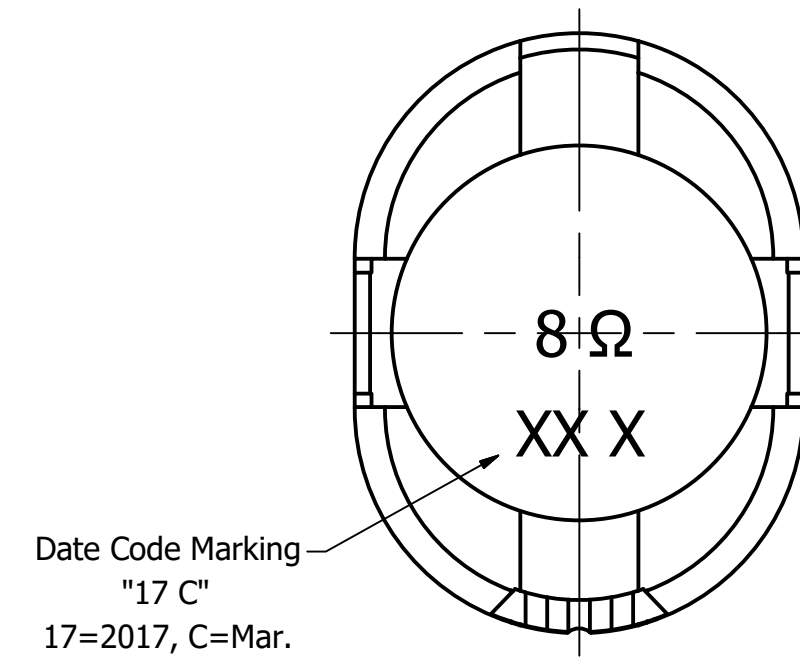

Part Number:	SW390608-1	
	DRAWN CJ	3/23/2017
Description:	CHECKED P.D.	10/5/2017
	APPROVED C.E.	10/5/2017
	This document contains data proprietary to DB Unlimited. Any use or reproduction, in any form, without prior written permission of DB Unlimited is prohibited. All terms and conditions can be found at <a href="http://www.dbunlimitedco.com">www.dbunlimitedco.com</a>	

Top View

Side View

Bottom View

Items	Specifications	Conditions
Sound Pressure Level	95	dB (@ 10cm), Avg.
Resonant Frequency	600	Hz
Frequency Range	600 ~ 20,000	Hz
Nominal Power	1.5	W
Max. Power	2	W
Impedance	8	Ω
Cone Material	Mylar	
Mount Type	Flush Mount	
IP Rating	IP67	
Storage Temperature	-20 ~ +55	°C
Operating Temperature	-20 ~ +55	°C
Weight	8.88	g

REVISION HISTORY			
REV	DESCRIPTION	DATE	APPROVED
	Released from Engineering	10/5/2017	C.E.

NOTES	
1) All dimensions are in mm unless otherwise noted	
2) All tolerances are ± 0.2 mm unless otherwise noted	
3) All parts meet RoHS	
4) Subject to change or redrawn without notice	