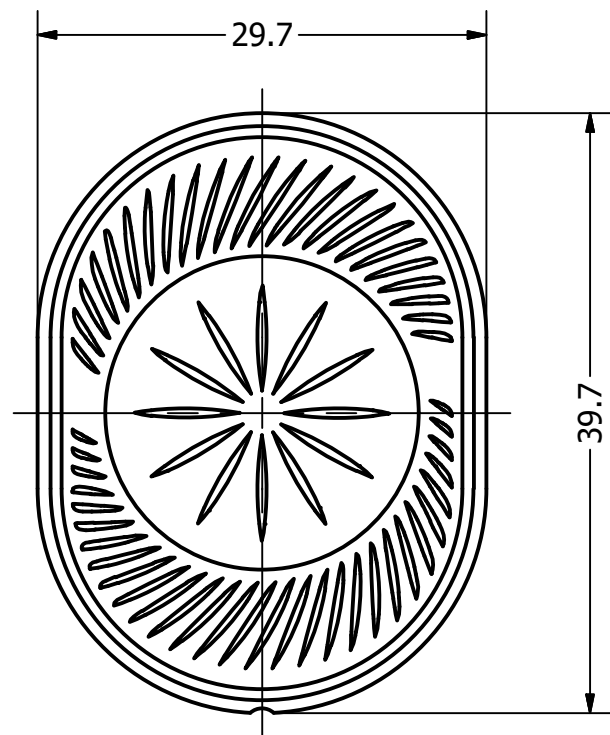

Part Number:	SW390608-1	
	DRAWN CJ	3/23/2017
Description:	CHECKED P.D.	10/5/2017
	APPROVED C.E.	10/5/2017
	This document contains data proprietary to DB Unlimited. Any use or reproduction, in any form, without prior written permission of DB Unlimited is prohibited. All terms and conditions can be found at <a href="http://www.dbunlimitedco.com">www.dbunlimitedco.com</a>	

Top View

Side View

Bottom View

Items	Specifications	Conditions
Sound Pressure Level	95	dB (@ 10cm), Avg.
Resonant Frequency	600	Hz
Frequency Range	600 ~ 20,000	Hz
Nominal Power	1.5	W
Max. Power	2	W
Impedance	8	Ω
Cone Material	Mylar	
Mount Type	Flush Mount	
IP Rating	IP67	
Storage Temperature	-20 ~ +55	°C
Operating Temperature	-20 ~ +55	°C
Weight	8.88	g