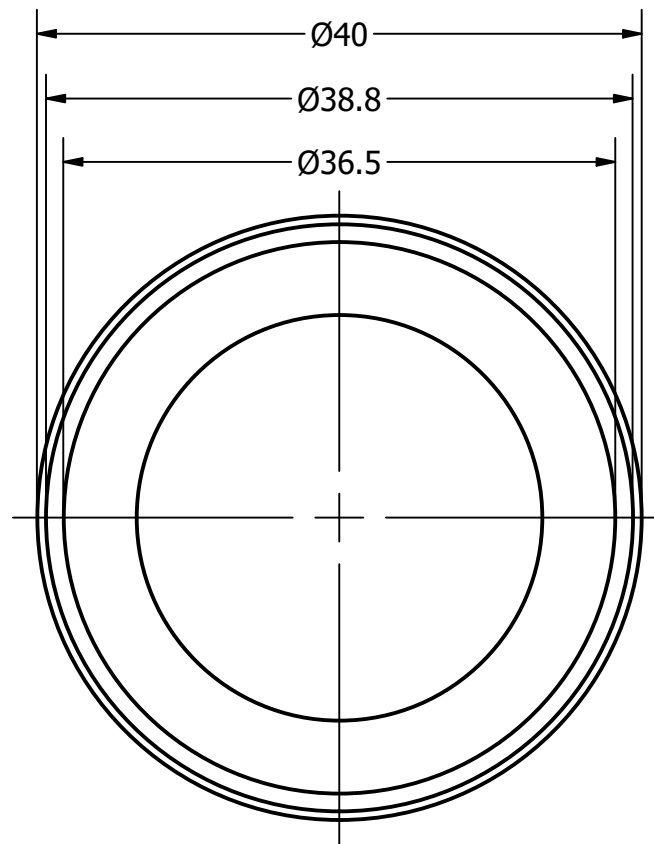

Top View

Side View

Bottom View

Items	Specifications	Conditions
Sound Pressure Level	99	dB (@ 10cm), Avg.
Resonant Frequency	220	Hz
Frequency Range	220 ~ 20,000	Hz
Nominal Power	3	W
Max. Power	4	W
Impedance	4	Ω
Cone Material	PU + Aluminum	
Mount Type	Flush Mount	
IP Rating	IP67	
Storage Temperature	-20 ~ +55	$^{\circ}\text{C}$
Operating Temperature	-20 ~ +55	$^{\circ}\text{C}$
Weight	18.5	g