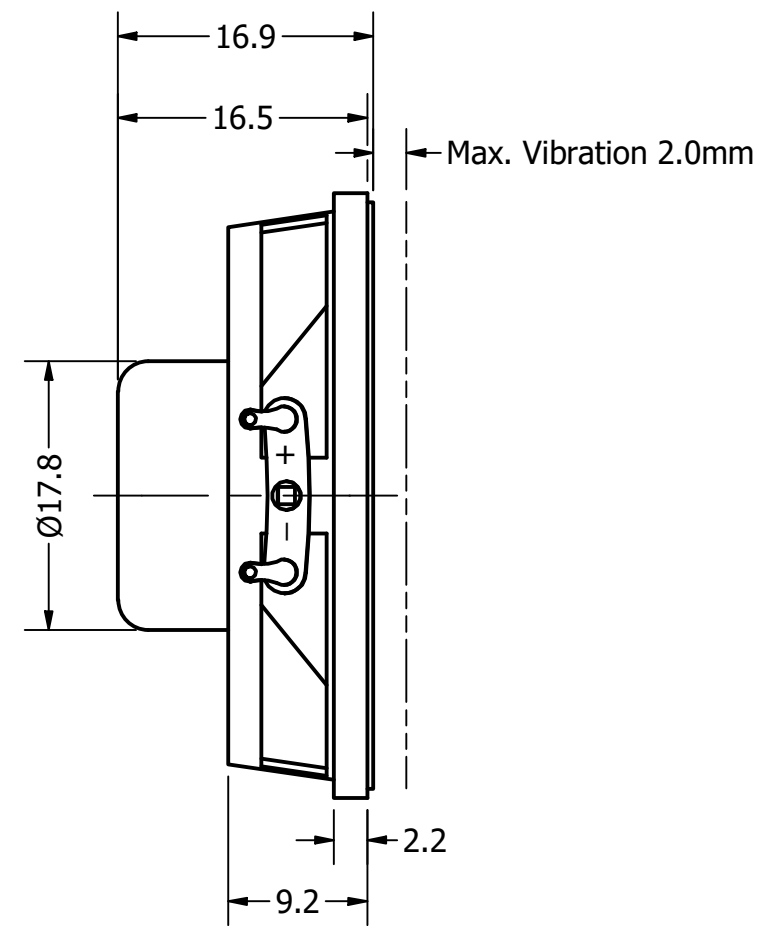

Top View

Side View

Bottom View

Items	Specifications	Conditions
Sound Pressure Level	99	dB (@ 10cm), Avg.
Resonant Frequency	220	Hz
Frequency Range	220 ~ 20,000	Hz
Nominal Power	3	W
Max. Power	4	W
Impedance	4	Ω
Cone Material	PU + Aluminum	
Mount Type	Flush Mount	
IP Rating	IP67	
Storage Temperature	-20 ~ +55	$^{\circ}\text{C}$
Operating Temperature	-20 ~ +55	$^{\circ}\text{C}$
Weight	18.5	g

REVISION HISTORY			
REV	DESCRIPTION	DATE	APPROVED
	Released from Engineering	10/25/2018	C.E.

NOTES			
1) All dimensions are in mm unless otherwise noted			
2) All tolerances are ± 0.5 mm unless otherwise noted			
3) All parts meet RoHS			
4) Subject to change or redrawn without notice			