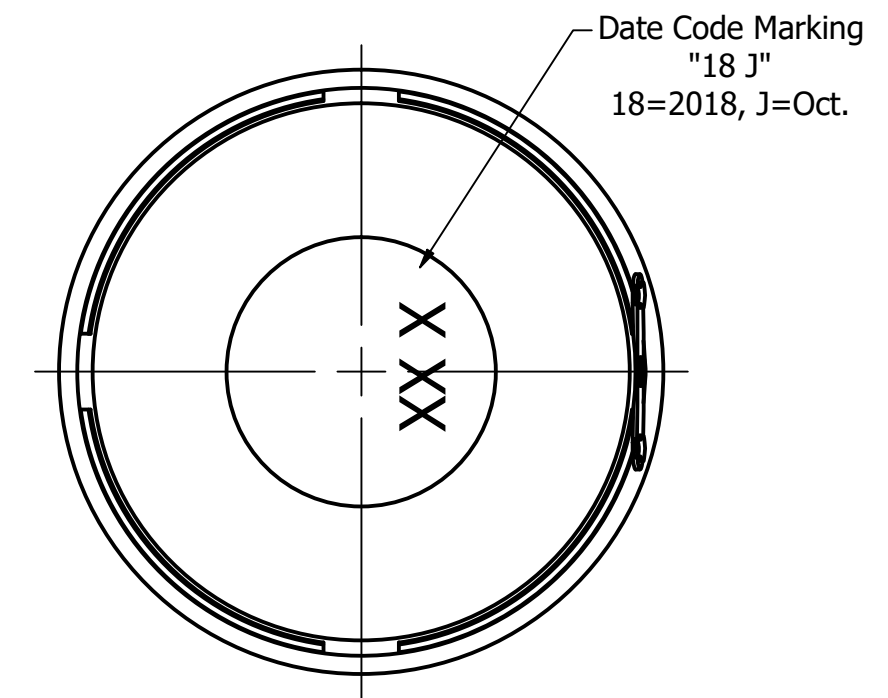

Part Number:	SW400204-1	
DRAWN	CJ	10/24/2018
CHECKED	C.H.	10/25/2018
Description:	Waterproof Dynamic Speaker	
	APPROVED	C.E.
		10/25/2018
This document contains data proprietary to DB Unlimited. Any use or reproduction, in any form, without prior written permission of DB Unlimited is prohibited. All terms and conditions can be found at www.dbunlimitedco.com		

Top View

Side View

Bottom View

Items	Specifications	Conditions
Sound Pressure Level	99	dB (@ 10cm), Avg.
Resonant Frequency	220	Hz
Frequency Range	220 ~ 20,000	Hz
Nominal Power	3	W
Max. Power	4	W
Impedance	4	Ω
Cone Material	PU + Aluminum	
Mount Type	Flush Mount	
IP Rating	IP67	
Storage Temperature	-20 ~ +55	$^{\circ}\text{C}$
Operating Temperature	-20 ~ +55	$^{\circ}\text{C}$
Weight	18.5	g

REVISION HISTORY			
REV	DESCRIPTION	DATE	APPROVED
	Released from Engineering	10/25/2018	C.E.

NOTES			
1) All dimensions are in mm unless otherwise noted			
2) All tolerances are ± 0.5 mm unless otherwise noted			
3) All parts meet RoHS			
4) Subject to change or redrawn without notice			