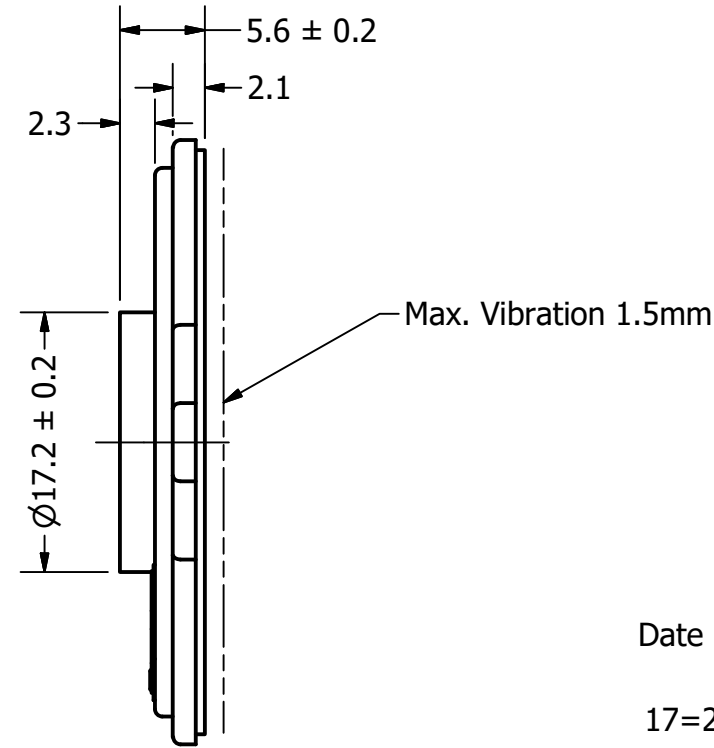

Part Number: SW400508-1	DRAWN CJ	3/24/2017
	CHECKED P.D.	5/12/2017
Description: Waterproof Dynamic Speaker	APPROVED C.E.	5/12/2017
	This document contains data proprietary to DB Unlimited. Any use or reproduction, in any form, without prior written permission of DB Unlimited is prohibited. All terms and conditions can be found at www.dbunlimitedco.com	

Top View

Side View

Bottom View

Items	Specifications	Conditions
Sound Pressure Level	92	dB (@ 10cm), Avg.
Resonant Frequency	550	Hz
Frequency Range	550 ~ 10,000	Hz
Nominal Power	0.5	W
Max. Power	1	W
Impedance	8	Ω
Cone Material	Mylar	
Mount Type	Flange Mount	
IP Rating	IP67	
Storage Temperature	-40 ~ +85	°C
Operating Temperature	-20 ~ +70	°C
Weight	10.15	g

REVISION HISTORY

REV	DESCRIPTION	DATE	APPROVED
	Released from Engineering	5/12/2017	C.E.
1	Modify SPL condition, diaphragm clearance	9/22/2017	C.E.
2	Added polarity marking, change max vibration to 1.5mm	10/24/2017	C.E.

NOTES

- 1) All dimensions are in mm unless otherwise noted
- 2) All tolerances are ± 0.3 mm unless otherwise noted
- 3) All parts meet RoHS
- 4) Subject to change or redrawn without notice

X-ON Electronics