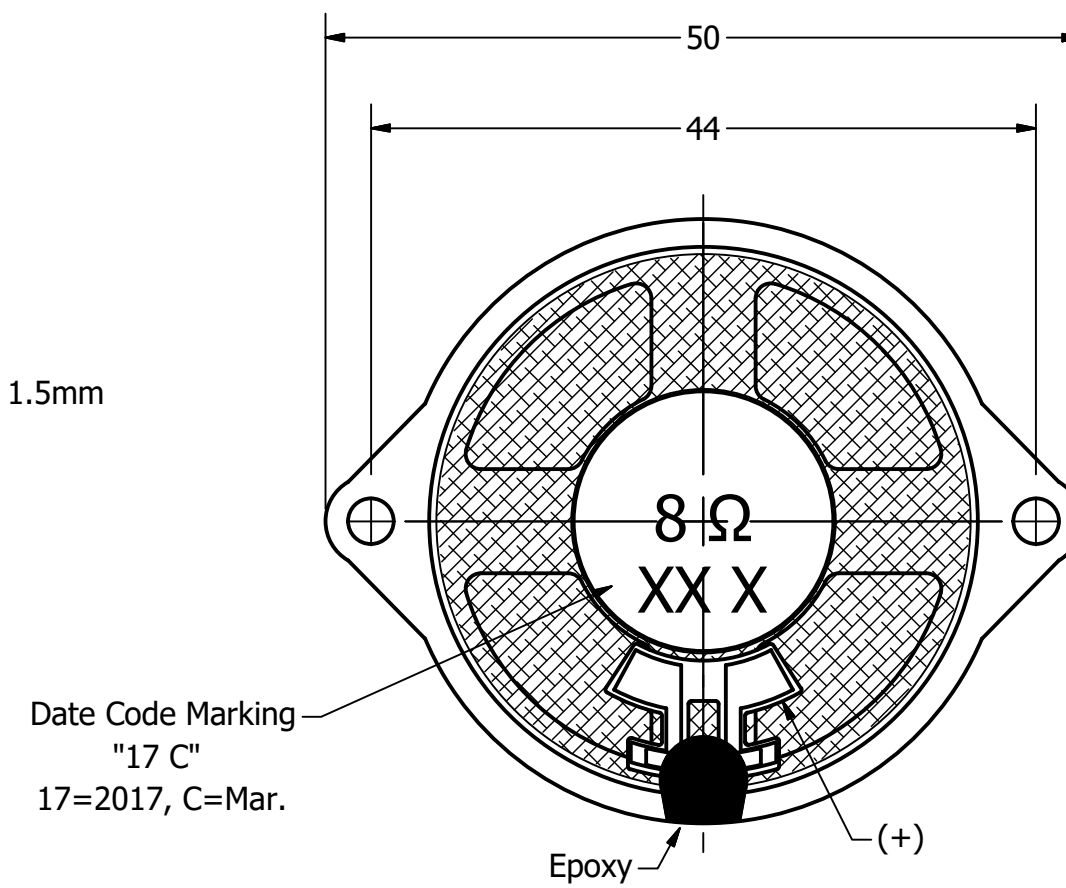

Part Number: SW400508-1	DRAWN CJ	3/24/2017
	CHECKED P.D.	5/12/2017
Description: Waterproof Dynamic Speaker	APPROVED C.E.	5/12/2017
	This document contains data proprietary to DB Unlimited. Any use or reproduction, in any form, without prior written permission of DB Unlimited is prohibited. All terms and conditions can be found at www.dbunlimitedco.com	

Top View

Side View

Bottom View

Items	Specifications	Conditions
Sound Pressure Level	92	dB (@ 10cm), Avg.
Resonant Frequency	550	Hz
Frequency Range	550 ~ 10,000	Hz
Nominal Power	0.5	W
Max. Power	1	W
Impedance	8	Ω
Cone Material	Mylar	
Mount Type	Flange Mount	
IP Rating	IP67	
Storage Temperature	-40 ~ +85	°C
Operating Temperature	-20 ~ +70	°C
Weight	10.15	g

NOTES

- 1) All dimensions are in mm unless otherwise noted
- 2) All tolerances are ± 0.3 mm unless otherwise noted
- 3) All parts meet RoHS
- 4) Subject to change or redrawn without notice

X-ON Electronics