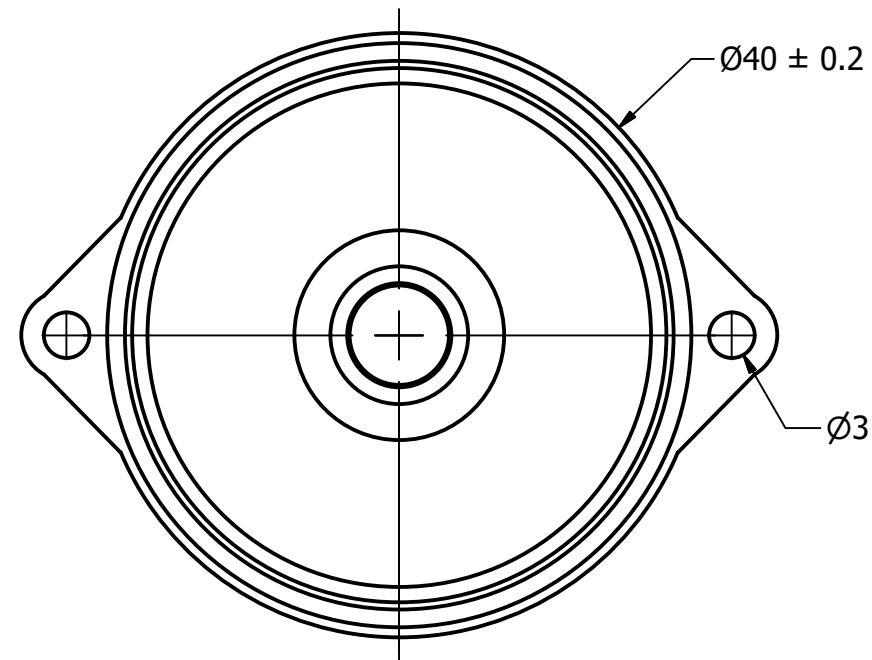

Part Number: SW400508-1	DRAWN CJ	3/24/2017
	CHECKED P.D.	5/12/2017
Description: Waterproof Dynamic Speaker	APPROVED C.E.	5/12/2017
	This document contains data proprietary to DB Unlimited. Any use or reproduction, in any form, without prior written permission of DB Unlimited is prohibited. All terms and conditions can be found at www.dbunlimitedco.com	

Top View

Side View

Bottom View

Items	Specifications	Conditions
Sound Pressure Level	92	dB (@ 10cm), Avg.
Resonant Frequency	550	Hz
Frequency Range	550 ~ 10,000	Hz
Nominal Power	0.5	W
Max. Power	1	W
Impedance	8	Ω
Cone Material	Mylar	
Mount Type	Flange Mount	
IP Rating	IP67	
Storage Temperature	-40 ~ +85	°C
Operating Temperature	-20 ~ +70	°C
Weight	10.15	g