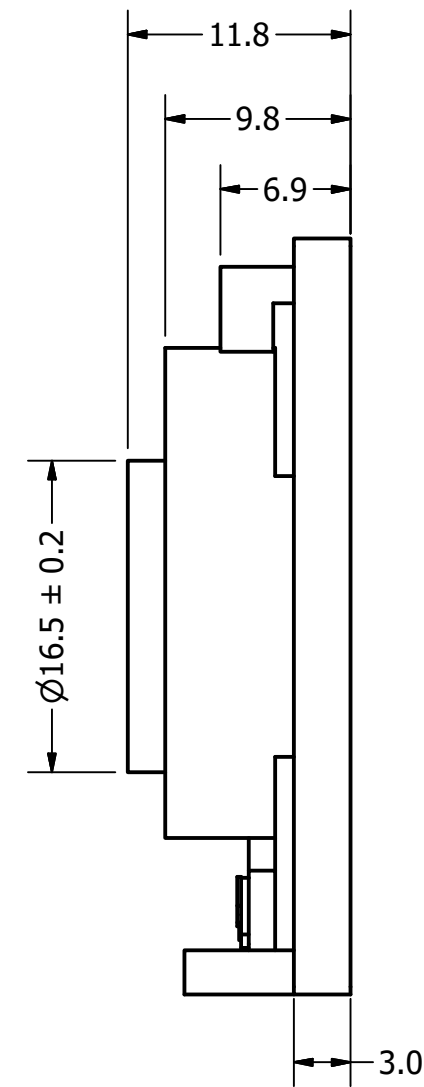

Part Number:	SW400704-1	
DRAWN	CJ	3/23/2017
CHECKED		10/2/2017
P.D.		10/2/2017
Description:	Waterproof Dynamic Speaker	
APPROVED	C.E.	10/2/2017
This document contains data proprietary to DB Unlimited. Any use or reproduction, in any form, without prior written permission of DB Unlimited is prohibited. All terms and conditions can be found at www.dbunlimitedco.com		

Top View

Side View

Bottom View

Items	Specifications	Conditions
Sound Pressure Level	94	dB (@ 10cm), Avg.
Resonant Frequency	750	Hz
Frequency Range	750 ~ 10,000	Hz
Nominal Power	2	W
Max. Power	2.5	W
Impedance	4	Ω
Cone Material	PET	
Mount Type	Frame Mount	
IP Rating	IP67	
Storage Temperature	-20 ~ +55	°C
Operating Temperature	-20 ~ +55	°C
Weight	12.56	g

REVISION HISTORY			
REV	DESCRIPTION	DATE	APPROVED
	Released from Engineering	10/2/2017	C.E.

NOTES	
1)	All dimensions are in mm unless otherwise noted
2)	All tolerances are ± 0.5 mm unless otherwise noted
3)	All parts meet RoHS
4)	Subject to change or redrawn without notice