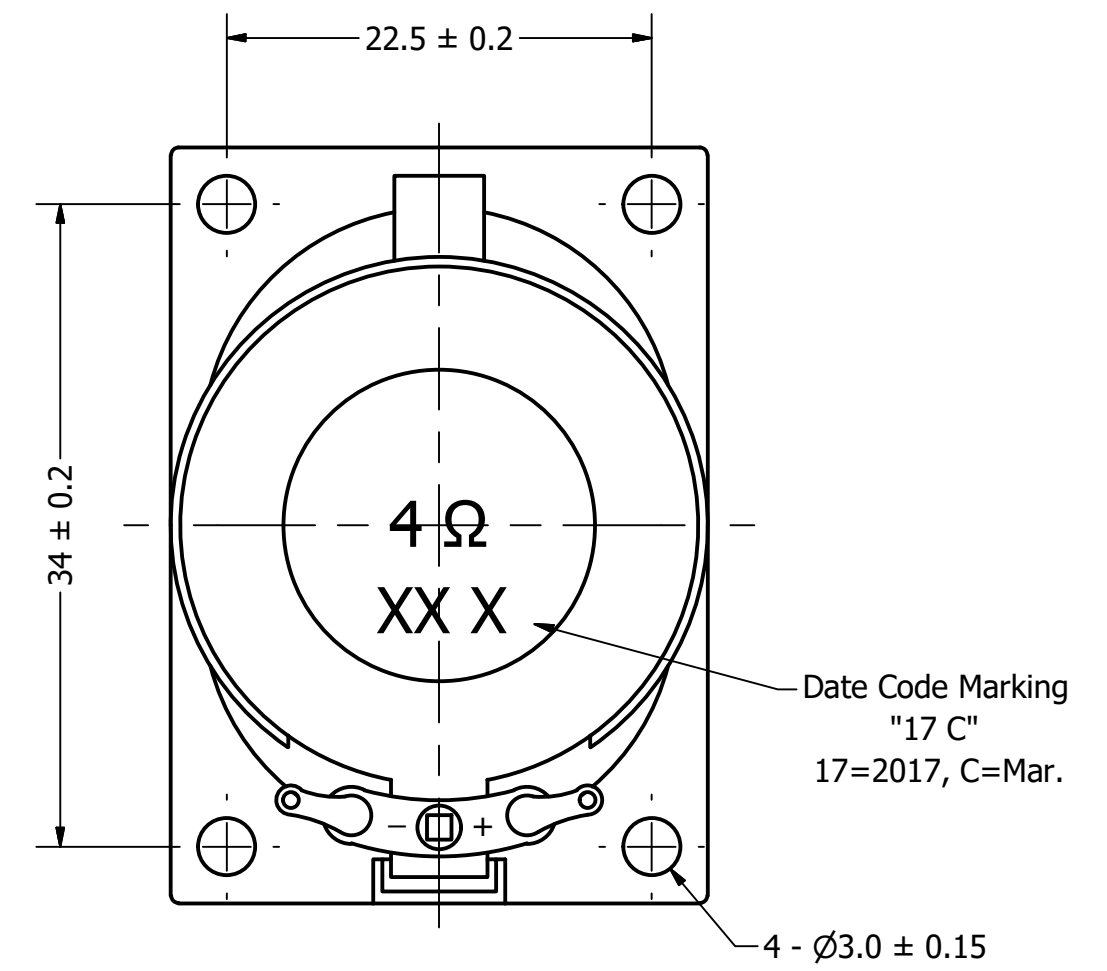

Part Number:	SW400704-1	
DRAWN	CJ	3/23/2017
CHECKED		10/2/2017
P.D.		10/2/2017
Description:	Waterproof Dynamic Speaker	
APPROVED	C.E.	10/2/2017
This document contains data proprietary to DB Unlimited. Any use or reproduction, in any form, without prior written permission of DB Unlimited is prohibited. All terms and conditions can be found at www.dbunlimitedco.com		

Top View

Side View

Bottom View

Items	Specifications	Conditions
Sound Pressure Level	94	dB (@ 10cm), Avg.
Resonant Frequency	750	Hz
Frequency Range	750 ~ 10,000	Hz
Nominal Power	2	W
Max. Power	2.5	W
Impedance	4	Ω
Cone Material	PET	
Mount Type	Frame Mount	
IP Rating	IP67	
Storage Temperature	-20 ~ +55	°C
Operating Temperature	-20 ~ +55	°C
Weight	12.56	g

REVISION HISTORY			
REV	DESCRIPTION	DATE	APPROVED
	Released from Engineering	10/2/2017	C.E.

NOTES	
1)	All dimensions are in mm unless otherwise noted
2)	All tolerances are ± 0.5 mm unless otherwise noted
3)	All parts meet RoHS
4)	Subject to change or redrawn without notice