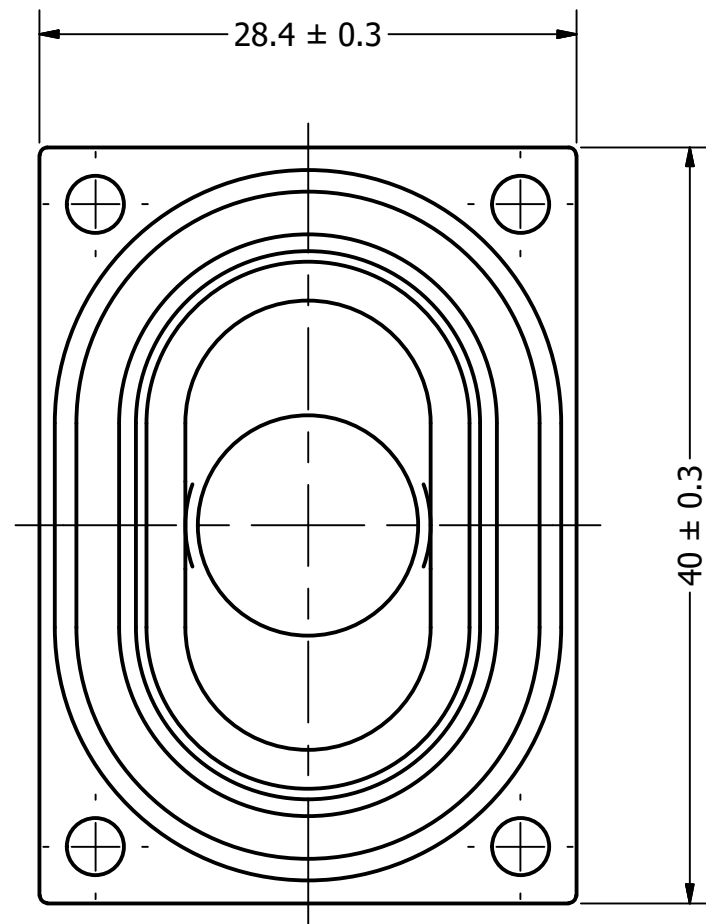

Part Number:	SW400704-1	
DRAWN	CJ	3/23/2017
CHECKED		10/2/2017
P.D.		10/2/2017
Description:	Waterproof Dynamic Speaker	
APPROVED	C.E.	10/2/2017
This document contains data proprietary to DB Unlimited. Any use or reproduction, in any form, without prior written permission of DB Unlimited is prohibited. All terms and conditions can be found at www.dbunlimitedco.com		

Top View

Side View

Bottom View

Items	Specifications	Conditions
Sound Pressure Level	94	dB (@ 10cm), Avg.
Resonant Frequency	750	Hz
Frequency Range	750 ~ 10,000	Hz
Nominal Power	2	W
Max. Power	2.5	W
Impedance	4	Ω
Cone Material	PET	
Mount Type	Frame Mount	
IP Rating	IP67	
Storage Temperature	-20 ~ +55	°C
Operating Temperature	-20 ~ +55	°C
Weight	12.56	g

REVISION HISTORY			
REV	DESCRIPTION	DATE	APPROVED
	Released from Engineering	10/2/2017	C.E.

NOTES	
1)	All dimensions are in mm unless otherwise noted
2)	All tolerances are ± 0.5 mm unless otherwise noted
3)	All parts meet RoHS
4)	Subject to change or redrawn without notice