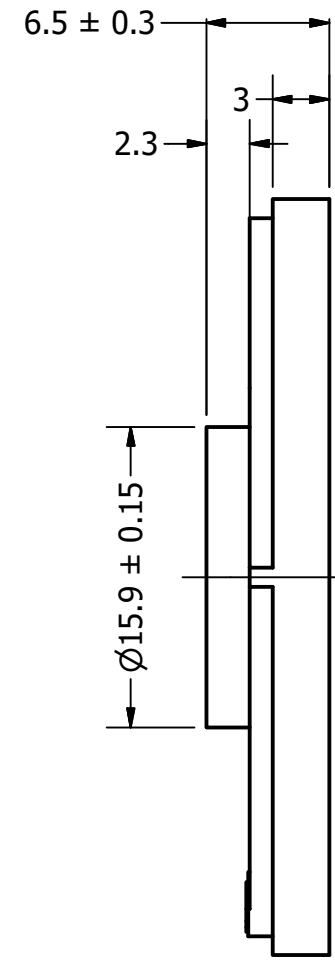

Part Number:	SW401404-1	
DESCRIPTION:	Waterproof Dynamic Speaker	
DRAWN	CJ	3/13/2017
CHECKED		10/2/2017
P.D.		10/2/2017
APPROVED	C.E.	10/2/2017
This document contains data proprietary to DB Unlimited. Any use or reproduction, in any form, without prior written permission of DB Unlimited is prohibited. All terms and conditions can be found at www.dbunlimitedco.com		

Top View

Side View

Bottom View

Items	Specifications	Conditions
Sound Pressure Level	97	dB (@ 10cm), Avg.
Resonant Frequency	1,400	Hz
Frequency Range	1,400 ~ 10,000	Hz
Nominal Power	2	W
Max. Power	3	W
Impedance	4	Ω
Cone Material	Mylar	
Mount Type	Frame Mount	
IP Rating	IP67	
Storage Temperature	-20 ~ +55	°C
Operating Temperature	-20 ~ +55	°C
Weight	5.21	g

REVISION HISTORY			
REV	DESCRIPTION	DATE	APPROVED
	Released from Engineering	10/2/2017	C.E.

NOTES	
1)	All dimensions are in mm unless otherwise noted
2)	All tolerances are ± 0.2 mm unless otherwise noted
3)	All parts meet RoHS
4)	Subject to change or redrawn without notice