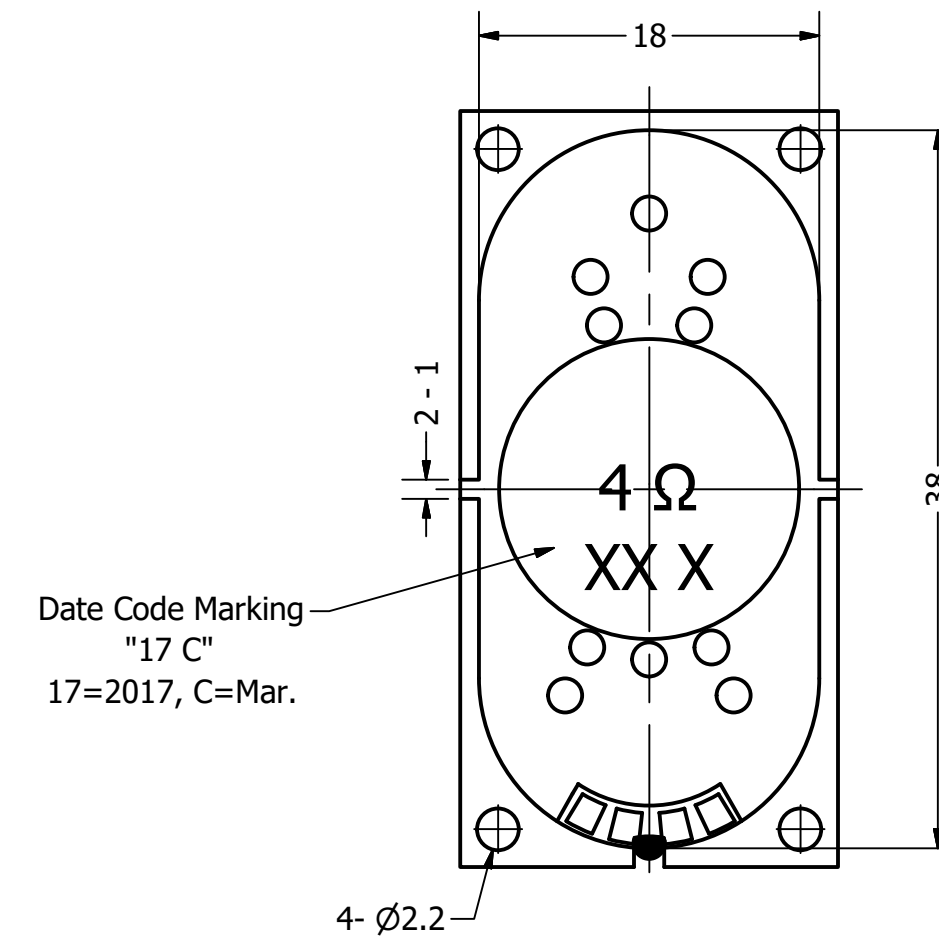

Part Number:	SW401404-1	
DESCRIPTION:	Waterproof Dynamic Speaker	
DRAWN	CJ	3/13/2017
CHECKED		10/2/2017
P.D.		10/2/2017
APPROVED	C.E.	10/2/2017
This document contains data proprietary to DB Unlimited. Any use or reproduction, in any form, without prior written permission of DB Unlimited is prohibited. All terms and conditions can be found at www.dbunlimitedco.com		

Top View

Side View

Bottom View

Items	Specifications	Conditions
Sound Pressure Level	97	dB (@ 10cm), Avg.
Resonant Frequency	1,400	Hz
Frequency Range	1,400 ~ 10,000	Hz
Nominal Power	2	W
Max. Power	3	W
Impedance	4	Ω
Cone Material	Mylar	
Mount Type	Frame Mount	
IP Rating	IP67	
Storage Temperature	-20 ~ +55	°C
Operating Temperature	-20 ~ +55	°C
Weight	5.21	g

REVISION HISTORY			
REV	DESCRIPTION	DATE	APPROVED
	Released from Engineering	10/2/2017	C.E.

NOTES	
1)	All dimensions are in mm unless otherwise noted
2)	All tolerances are ± 0.2 mm unless otherwise noted
3)	All parts meet RoHS
4)	Subject to change or redrawn without notice