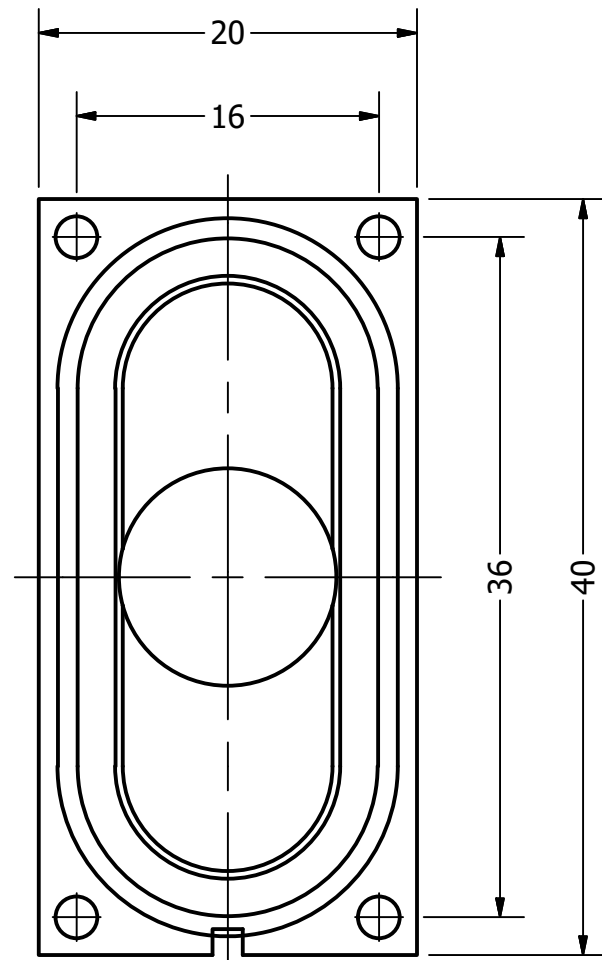

Part Number:	SW401404-1	
DESCRIPTION:	Waterproof Dynamic Speaker	
DRAWN	CJ	3/13/2017
CHECKED		10/2/2017
P.D.		10/2/2017
APPROVED	C.E.	10/2/2017
This document contains data proprietary to DB Unlimited. Any use or reproduction, in any form, without prior written permission of DB Unlimited is prohibited. All terms and conditions can be found at www.dbunlimitedco.com		

Top View

Side View

Bottom View

Items	Specifications	Conditions
Sound Pressure Level	97	dB (@ 10cm), Avg.
Resonant Frequency	1,400	Hz
Frequency Range	1,400 ~ 10,000	Hz
Nominal Power	2	W
Max. Power	3	W
Impedance	4	Ω
Cone Material	Mylar	
Mount Type	Frame Mount	
IP Rating	IP67	
Storage Temperature	-20 ~ +55	°C
Operating Temperature	-20 ~ +55	°C
Weight	5.21	g

REVISION HISTORY			
REV	DESCRIPTION	DATE	APPROVED
	Released from Engineering	10/2/2017	C.E.

NOTES	
1)	All dimensions are in mm unless otherwise noted
2)	All tolerances are ± 0.2 mm unless otherwise noted
3)	All parts meet RoHS
4)	Subject to change or redrawn without notice