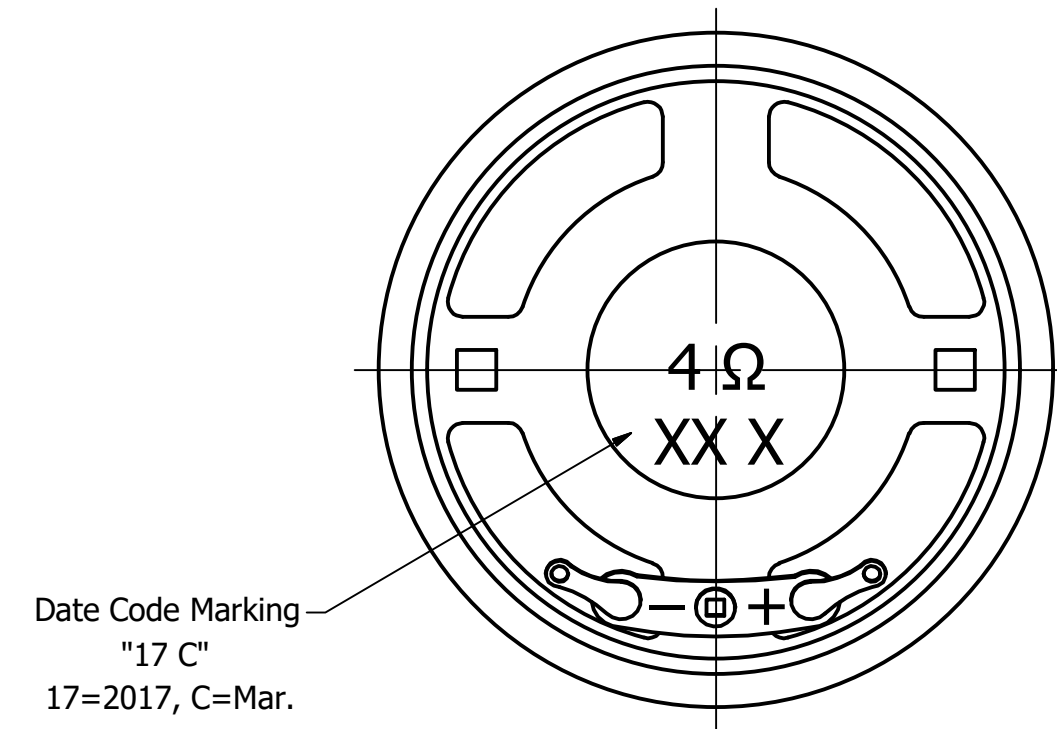

Part Number:	SW440804-1	
DRAWN	CJ	3/24/2017
CHECKED	P.D.	10/5/2017
Description:	APPROVED	10/5/2017
	C.E.	
This document contains data proprietary to DB Unlimited. Any use or reproduction, in any form, without prior written permission of DB Unlimited is prohibited. All terms and conditions can be found at www.dbunlimitedco.com		

Top View

Side View

Bottom View

Items	Specifications	Conditions
Sound Pressure Level	92	dB (@ 10cm), Avg.
Resonant Frequency	800	Hz
Frequency Range	800 ~ 10,000	Hz
Nominal Power	2.5	W
Max. Power	3	W
Impedance	4	Ω
Cone Material	PET	
Mount Type	Flush Mount	
IP Rating	IP67	
Storage Temperature	-20 ~ +55	°C
Operating Temperature	-20 ~ +55	°C
Weight	11.59	g

REVISION HISTORY			
REV	DESCRIPTION	DATE	APPROVED
	Released from Engineering	10/5/2017	C.E.

NOTES	
1) All dimensions are in mm unless otherwise noted	
2) All tolerances are ± 0.3 mm unless otherwise noted	
3) All parts meet RoHS	
4) Subject to change or redrawn without notice	