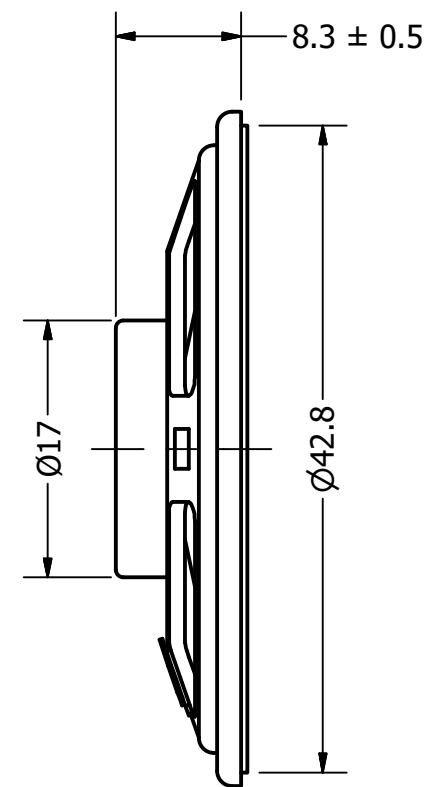

Part Number:	SW440804-1	
DRAWN	CJ	3/24/2017
CHECKED	P.D.	10/5/2017
Description:	APPROVED	10/5/2017
	C.E.	
This document contains data proprietary to DB Unlimited. Any use or reproduction, in any form, without prior written permission of DB Unlimited is prohibited. All terms and conditions can be found at www.dbunlimitedco.com		

Top View

Side View

Bottom View

Items	Specifications	Conditions
Sound Pressure Level	92	dB (@ 10cm), Avg.
Resonant Frequency	800	Hz
Frequency Range	800 ~ 10,000	Hz
Nominal Power	2.5	W
Max. Power	3	W
Impedance	4	Ω
Cone Material	PET	
Mount Type	Flush Mount	
IP Rating	IP67	
Storage Temperature	-20 ~ +55	°C
Operating Temperature	-20 ~ +55	°C
Weight	11.59	g

REVISION HISTORY			
REV	DESCRIPTION	DATE	APPROVED
	Released from Engineering	10/5/2017	C.E.

NOTES	
1) All dimensions are in mm unless otherwise noted	
2) All tolerances are ± 0.3 mm unless otherwise noted	
3) All parts meet RoHS	
4) Subject to change or redrawn without notice	