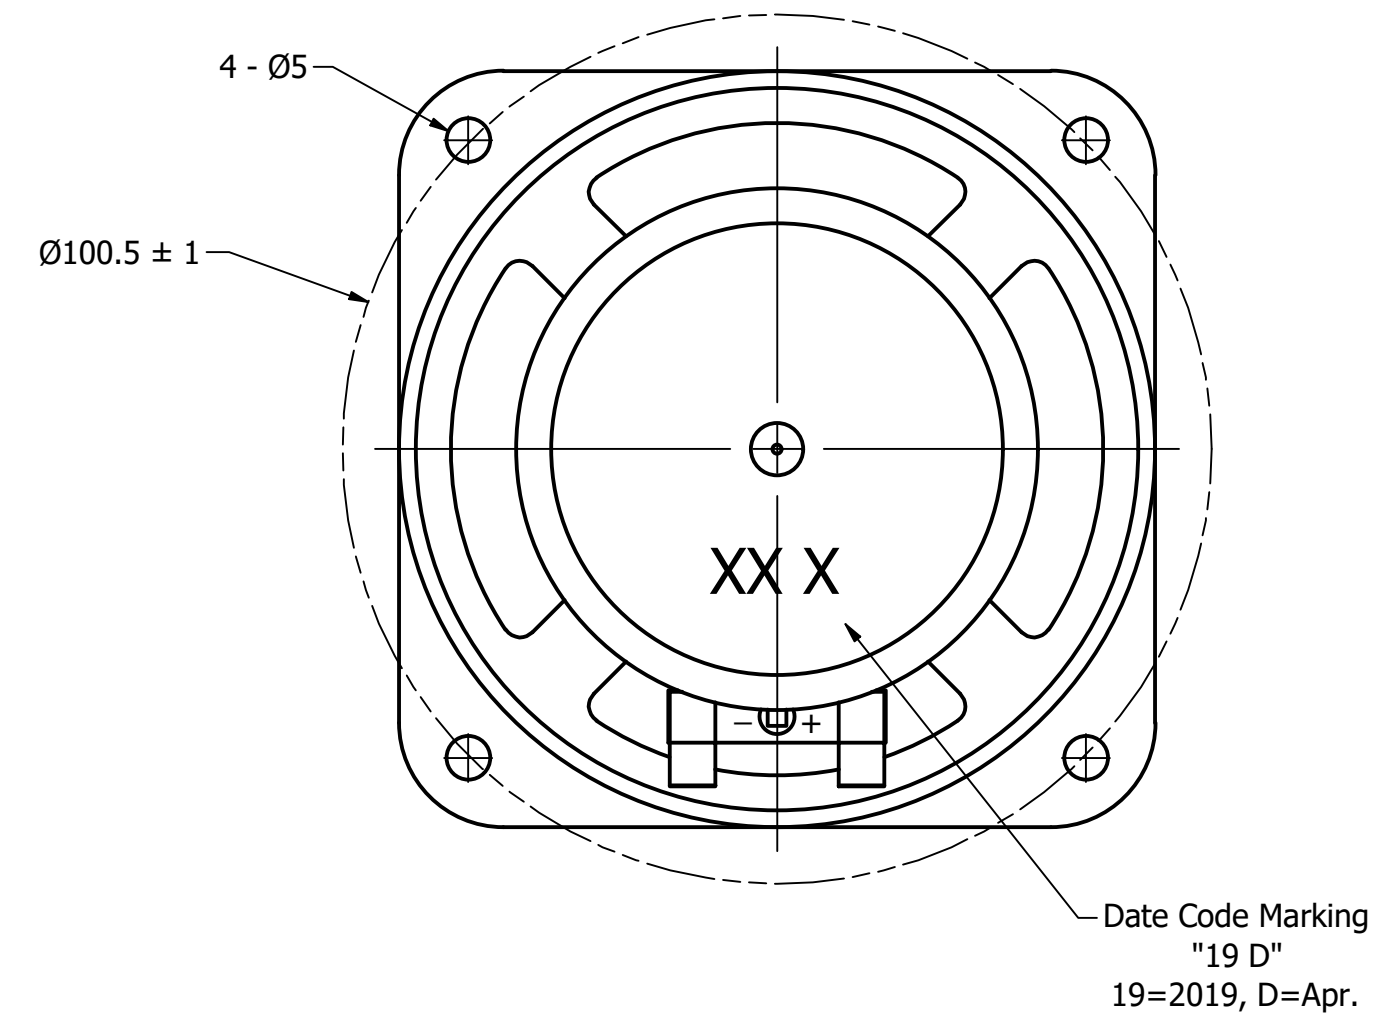

Part Number:	<b>SW870508-1</b>	
DESCRIPTION:	<b>Waterproof High Temp Speaker</b>	
DRAWN	CJ	9/26/2018
CHECKED	C.H.	9/26/2018
APPROVED	C.E.	9/26/2018

This document contains data proprietary to DB Unlimited. Any use or reproduction, in any form, without prior written permission of DB Unlimited is prohibited. All terms and conditions can be found at [www.dbunlimitedco.com](http://www.dbunlimitedco.com)

Top View

Side View

Bottom View

Items	Specifications	Conditions
Sound Pressure Level	106	dB (1W@10cm), Avg.
Resonant Frequency	390	Hz
Frequency Range	390 ~ 7,000	Hz
Nominal Power	10	W
Max. Power	15	W
Impedance	8	Ω
Cone Material	PEI	
Mount Type	Frame Mount	
IP Rating	IP67	
Storage Temperature	-40 ~ +85	°C
Operating Temperature	-40 ~ +85	°C
Weight	249	g
Gasket Material	NBR5	
Gasket Durometer	70 shore A	
Gasket Temperature Range	-30 ~ +180	°C
Gasket Thickness	3.0	mm
Gasket Width	2.0	mm

NOTES

- 1) All dimensions are in mm unless otherwise noted
- 2) All tolerances are ± 0.5 mm unless otherwise noted
- 3) All parts meet RoHS
- 4) Subject to change or redrawn without notice