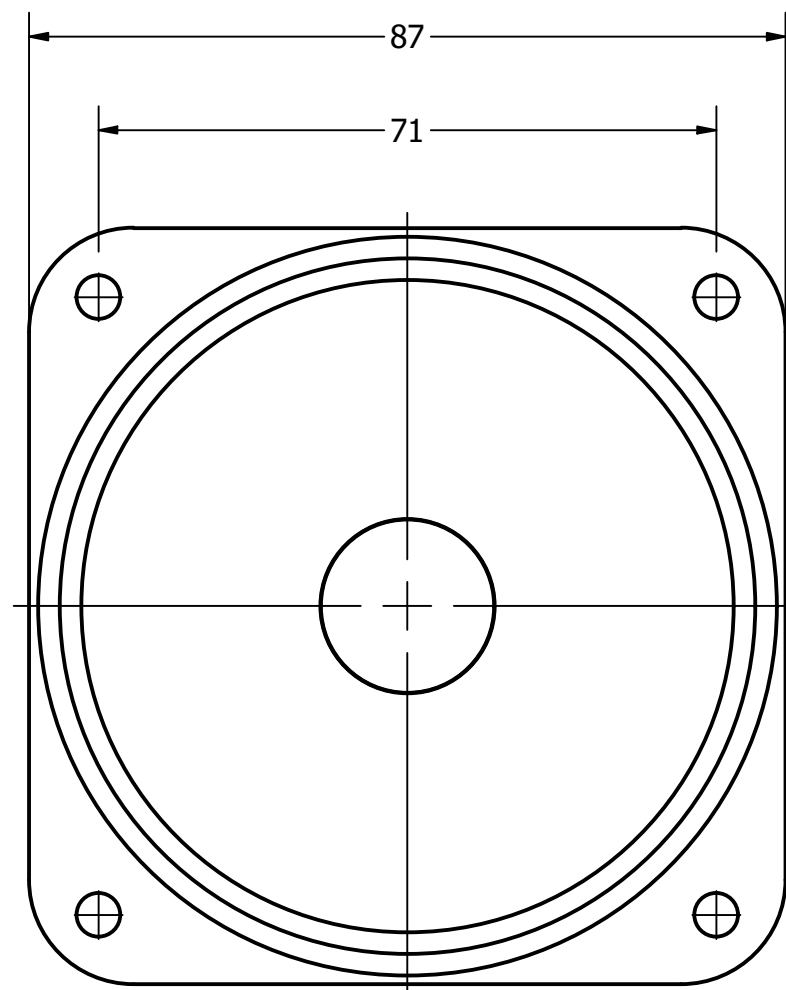

Part Number:	<b>SW870508-1</b>	
DESCRIPTION:	<b>Waterproof High Temp Speaker</b>	
DRAWN	CJ	9/26/2018
CHECKED	C.H.	9/26/2018
APPROVED	C.E.	9/26/2018

This document contains data proprietary to DB Unlimited. Any use or reproduction, in any form, without prior written permission of DB Unlimited is prohibited. All terms and conditions can be found at [www.dbunlimitedco.com](http://www.dbunlimitedco.com)

Top View

Side View

Bottom View

Items	Specifications	Conditions
Sound Pressure Level	106	dB (1W@10cm), Avg.
Resonant Frequency	390	Hz
Frequency Range	390 ~ 7,000	Hz
Nominal Power	10	W
Max. Power	15	W
Impedance	8	Ω
Cone Material	PEI	
Mount Type	Frame Mount	
IP Rating	IP67	
Storage Temperature	-40 ~ +85	°C
Operating Temperature	-40 ~ +85	°C
Weight	249	g
Gasket Material	NBR5	
Gasket Durometer	70 shore A	
Gasket Temperature Range	-30 ~ +180	°C
Gasket Thickness	3.0	mm
Gasket Width	2.0	mm