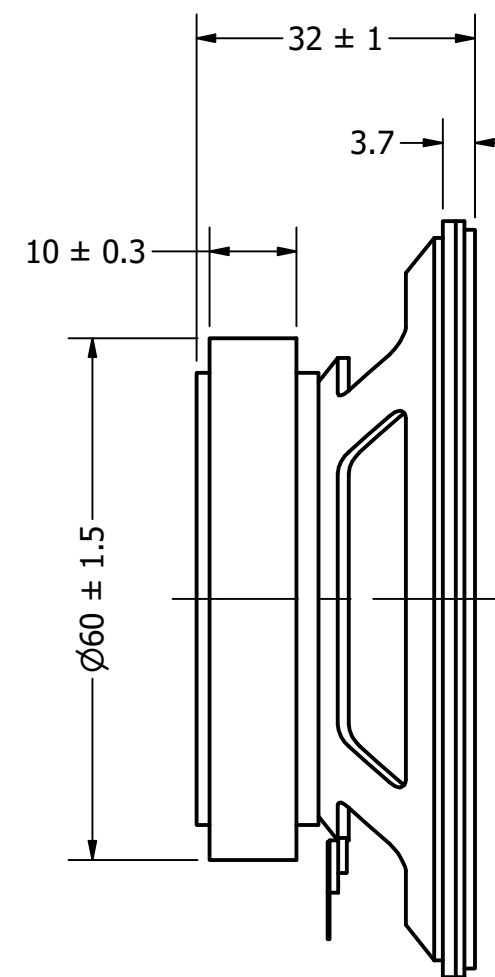

Part Number:	<b>SW870508-1</b>	
DESCRIPTION:	<b>Waterproof High Temp Speaker</b>	
DRAWN	CJ	9/26/2018
CHECKED	C.H.	9/26/2018
APPROVED	C.E.	9/26/2018

This document contains data proprietary to DB Unlimited. Any use or reproduction, in any form, without prior written permission of DB Unlimited is prohibited. All terms and conditions can be found at [www.dbunlimitedco.com](http://www.dbunlimitedco.com)

Top View

Side View

Bottom View

Items	Specifications	Conditions
Sound Pressure Level	106	dB (1W@10cm), Avg.
Resonant Frequency	390	Hz
Frequency Range	390 ~ 7,000	Hz
Nominal Power	10	W
Max. Power	15	W
Impedance	8	Ω
Cone Material	PEI	
Mount Type	Frame Mount	
IP Rating	IP67	
Storage Temperature	-40 ~ +85	°C
Operating Temperature	-40 ~ +85	°C
Weight	249	g
Gasket Material	NBR5	
Gasket Durometer	70 shore A	
Gasket Temperature Range	-30 ~ +180	°C
Gasket Thickness	3.0	mm
Gasket Width	2.0	mm

NOTES

- 1) All dimensions are in mm unless otherwise noted
- 2) All tolerances are ± 0.5 mm unless otherwise noted
- 3) All parts meet RoHS
- 4) Subject to change or redrawn without notice