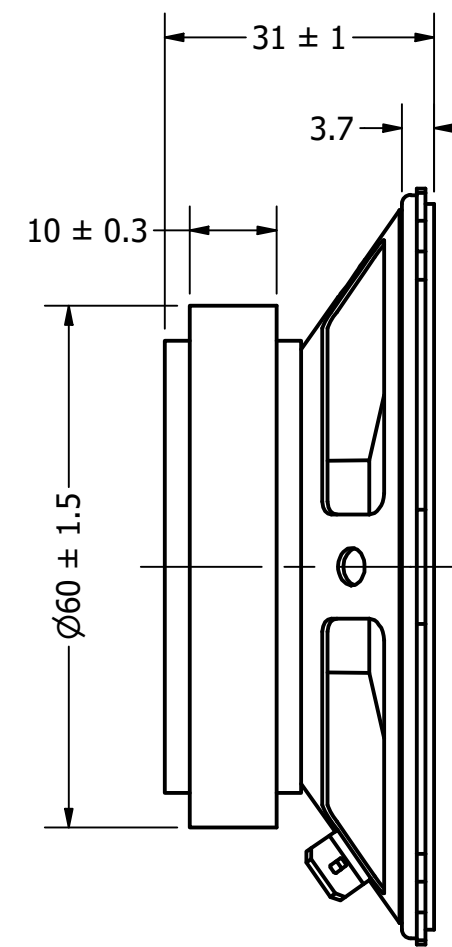

Top View

Side View

Bottom View

Items	Specifications	Conditions
Sound Pressure Level	103	dB (1W@10cm), Avg.
Resonant Frequency	500	Hz
Frequency Range	500 ~ 7,000	Hz
Nominal Power	10	W
Max. Power	16	W
Impedance	8	Ω
Cone Material	PET	
Mount Type	Frame Mount	
IP Rating	IP67	
Storage Temperature	-30 ~ +70	°C
Operating Temperature	-20 ~ +60	°C
Weight	240	g
Gasket Material	NBR5	
Gasket Durometer	70 shore A	
Gasket Temperature Range	-30 ~ +180	°C
Gasket Thickness	3.0	mm
Gasket Width	2.0	mm

NOTES

- 1) All dimensions are in mm unless otherwise noted
- 2) All tolerances are ± 0.5 mm unless otherwise noted
- 3) All parts meet RoHS
- 4) Subject to change or redrawn without notice

X-ON Electronics