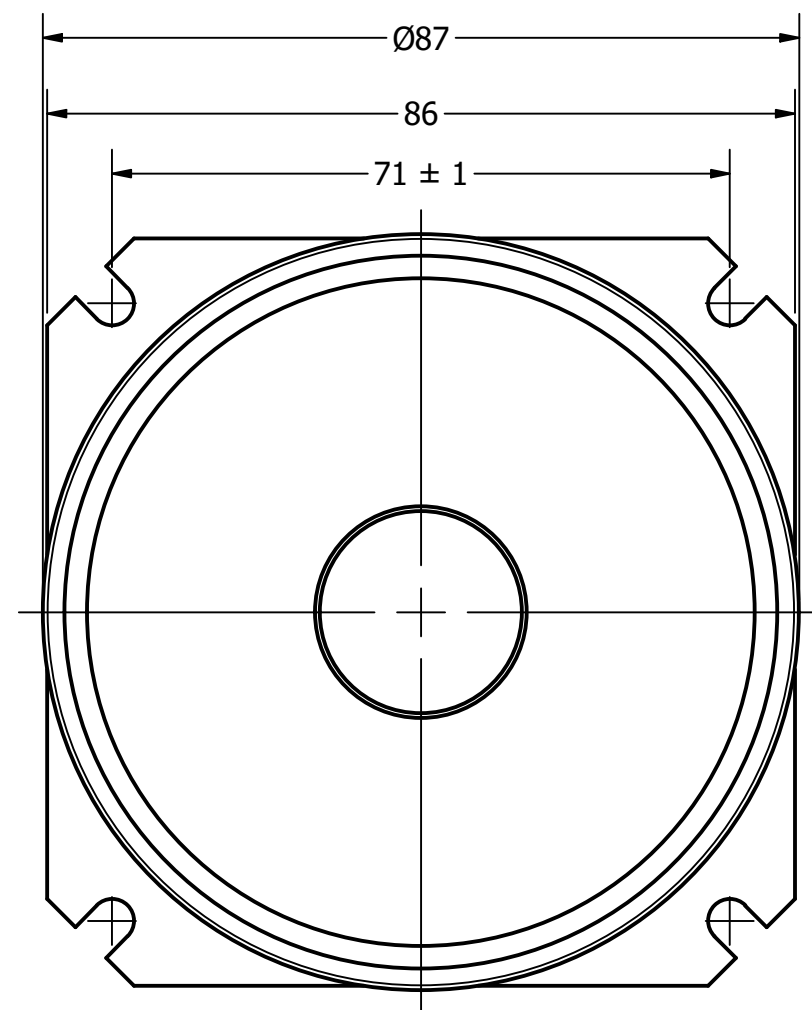

Top View

Side View

Bottom View

Items	Specifications	Conditions
Sound Pressure Level	103	dB (1W@10cm), Avg.
Resonant Frequency	500	Hz
Frequency Range	500 ~ 7,000	Hz
Nominal Power	10	W
Max. Power	16	W
Impedance	8	Ω
Cone Material	PET	
Mount Type	Frame Mount	
IP Rating	IP67	
Storage Temperature	-30 ~ +70	°C
Operating Temperature	-20 ~ +60	°C
Weight	240	g
Gasket Material	NBR5	
Gasket Durometer	70 shore A	
Gasket Temperature Range	-30 ~ +180	°C
Gasket Thickness	3.0	mm
Gasket Width	2.0	mm

NOTES

- 1) All dimensions are in mm unless otherwise noted
- 2) All tolerances are ± 0.5 mm unless otherwise noted
- 3) All parts meet RoHS
- 4) Subject to change or redrawn without notice

X-ON Electronics