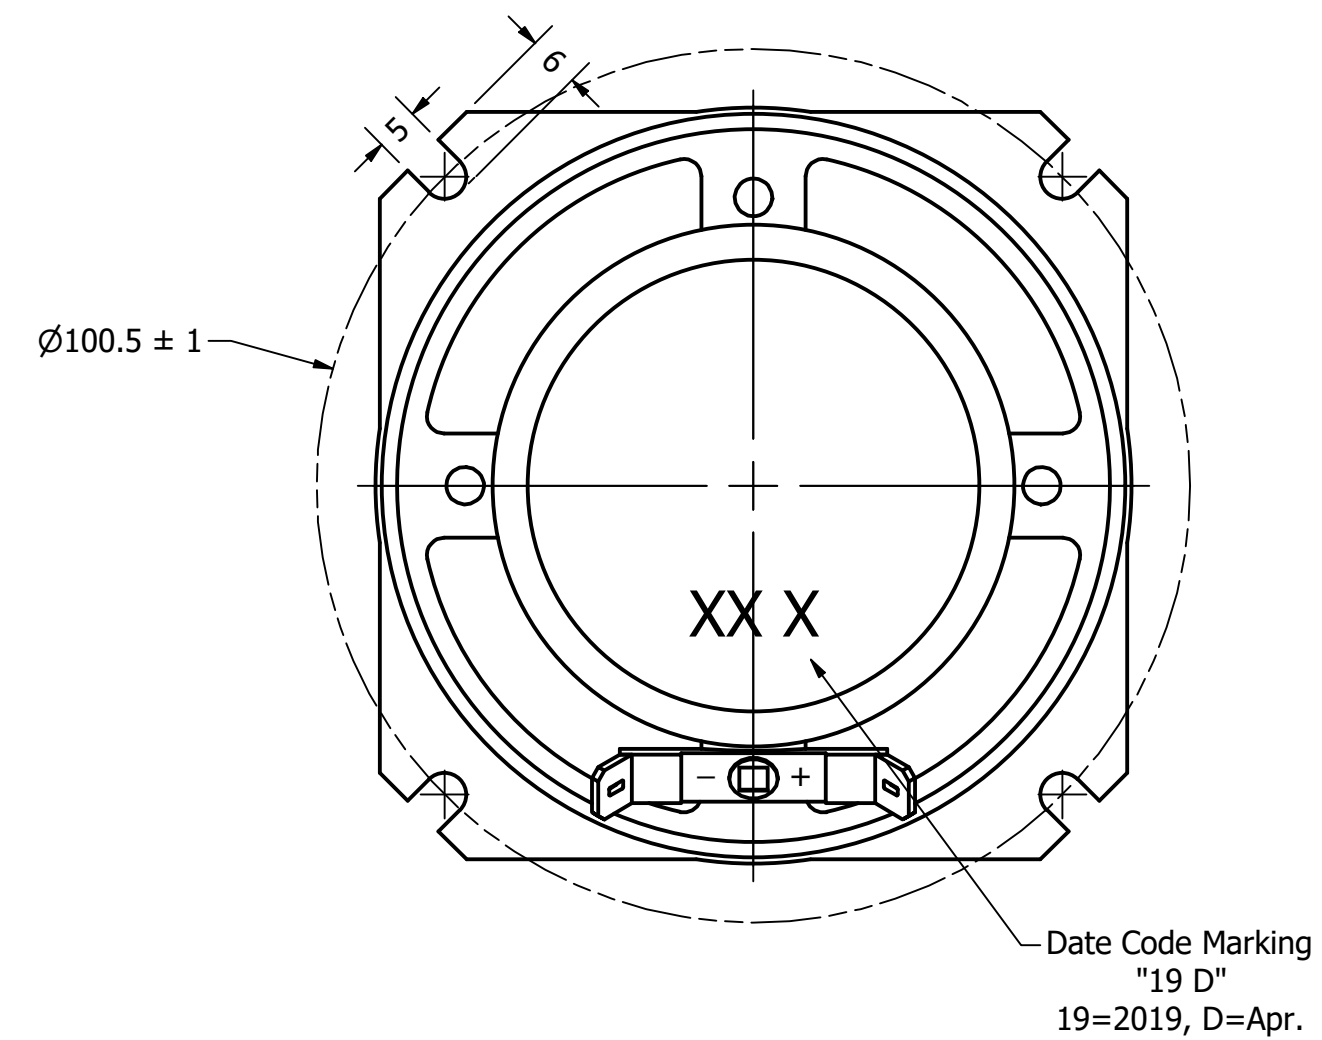

Part Number:	SW870508-2	
DESCRIPTION:	Waterproof Speaker	
DRAWN	CJ	12/31/2018
CHECKED	C.H.	1/7/2019
APPROVED	C.E.	1/7/2019

This document contains data proprietary to DB Unlimited. Any use or reproduction, in any form, without prior written permission of DB Unlimited is prohibited. All terms and conditions can be found at www.dbunlimitedco.com

Top View

Side View

Bottom View

Items	Specifications	Conditions
Sound Pressure Level	103	dB (1W@10cm), Avg.
Resonant Frequency	500	Hz
Frequency Range	500 ~ 7,000	Hz
Nominal Power	10	W
Max. Power	16	W
Impedance	8	Ω
Cone Material	PET	
Mount Type	Frame Mount	
IP Rating	IP67	
Storage Temperature	-30 ~ +70	°C
Operating Temperature	-20 ~ +60	°C
Weight	240	g
Gasket Material	NBR5	
Gasket Durometer	70 shore A	
Gasket Temperature Range	-30 ~ +180	°C
Gasket Thickness	3.0	mm
Gasket Width	2.0	mm

REVISION HISTORY

REV	DESCRIPTION	DATE	APPROVED
	Released from Engineering	1/7/2019	C.E.
1	Standardized call-out text	8/7/2019	C.E.
2	Updated SPL distance	8/12/2019	C.E.
3	Updated drawing, SPL and added gasket info	8/28/2019	C.E.

NOTES

- 1) All dimensions are in mm unless otherwise noted
- 2) All tolerances are ± 0.5 mm unless otherwise noted
- 3) All parts meet RoHS
- 4) Subject to change or redrawn without notice

X-ON Electronics