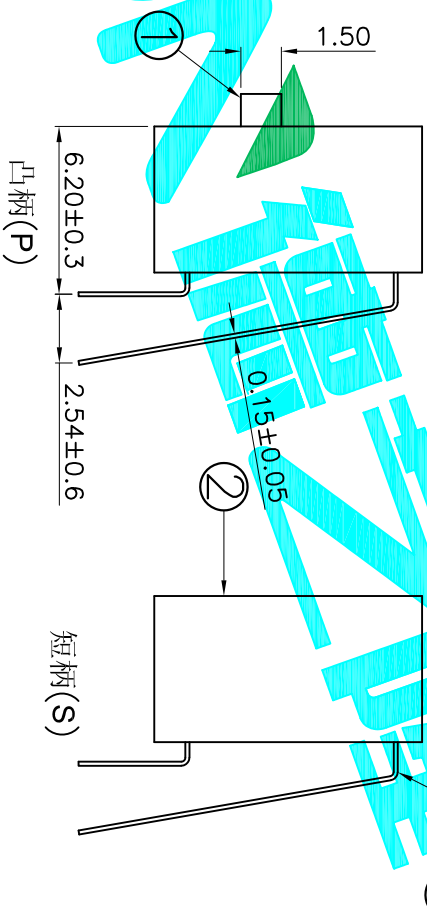

- NOTE:
1. Rating: 24V 25mA DC
  2. Contact Resistance: 50mΩ max
  3. Dielectric Strength: 500V AC/1Minute
  4. Operating Force: 1000gf Max
  5. Operating Life: 2,000 Cycles

Position(位数)	2P	3P	4P	5P	6P	7P	8P	9P	10P	12P
DIM.A(长径)	6.64	9.18	11.72	14.26	16.80	19.34	21.88	24.42	26.96	32.04
DIM.B(长径)	2.54	5.08	7.62	10.16	12.70	15.24	17.78	20.32	22.86	27.94

PART NO. 凸柄 (P) DA-02RP DA-03RP DA-04RP DA-05RP DA-06RP DA-07RP DA-08RP DA-09RP DA-10RP DA-12RP  
 盖子/红色 (R) DA-02RS DA-03RS DA-04RS DA-05RS DA-06RS DA-07RS DA-08RS DA-09RS DA-10RS DA-12RS  
 PART NO. 凸柄 (P) DA-02BP DA-03BP DA-04BP DA-05BP DA-06BP DA-07BP DA-08BP DA-09BP DA-10BP DA-12BP  
 盖子/蓝色 (B) 短柄 (S) DA-02BS DA-03BS DA-04BS DA-05BS DA-06BS DA-07BS DA-08BS DA-09BS DA-10BS DA-12BS

ECN NO.	REV.	DATE.	DESCRIPTION.	CHANGE.	CHECK.	APPRO.
	A		NEW			

APPROVALS

APPROVALS	DATE
DRAWN G.M.Chen	2015/6/26
CHECKED	
APPROVALS	

TOLERANCES ARE

30 <sup>±0.15</sup>	±0.30	ANGLE
10 <sup>±0.10</sup>	±0.20	
5 <sup>±0.10</sup>	±0.15	±2°

PART NO. DA-XXXX

TITLE: DIP SWITCHES

DEALON 德之隆 ELECTRONICS CO.,LTD

ITEM	PART NAME	QTY.	MATERIAL	FINISHING
⑤	Gum Water	X	Epikote	Black
④	Terminal	X	Phosphor bronze	Au Plating
③	Base	1	PBT	Black
②	Cover	1	PBT	Red/Blue
①	Keystoke	1	PBT	White