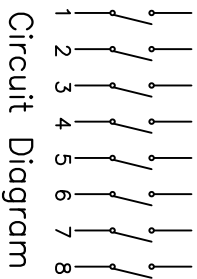

- NOTE:
1. Rating: 24V 25mA DC
  2. Contact Resistance: 50mΩ max
  3. Dielectric Strength: 500V AC/1Minute
  4. Operating Force: 1000gf Max
  5. Operating Life: 2,000 Cycles

Position(位数)	2P	3P	4P	5P	6P	7P	8P	9P	10P	12P
DIM.A(长径)	6.64	9.18	11.72	14.26	16.80	19.34	21.88	24.42	26.96	32.04
DIM.B(长径)	2.54	5.08	7.62	10.16	12.70	15.24	17.78	20.32	22.86	27.94

PART NO. 凸柄 (P) DA-02RP DA-03RP DA-04RP DA-05RP DA-06RP DA-07RP DA-08RP DA-09RP DA-10RP DA-12RP  
 盖子/红色 (R) DA-02RS DA-03RS DA-04RS DA-05RS DA-06RS DA-07RS DA-08RS DA-09RS DA-10RS DA-12RS  
 PART NO. 凸柄 (P) DA-02BP DA-03BP DA-04BP DA-05BP DA-06BP DA-07BP DA-08BP DA-09BP DA-10BP DA-12BP  
 盖子/蓝色 (B) 短柄 (S) DA-02BS DA-03BS DA-04BS DA-05BS DA-06BS DA-07BS DA-08BS DA-09BS DA-10BS DA-12BS