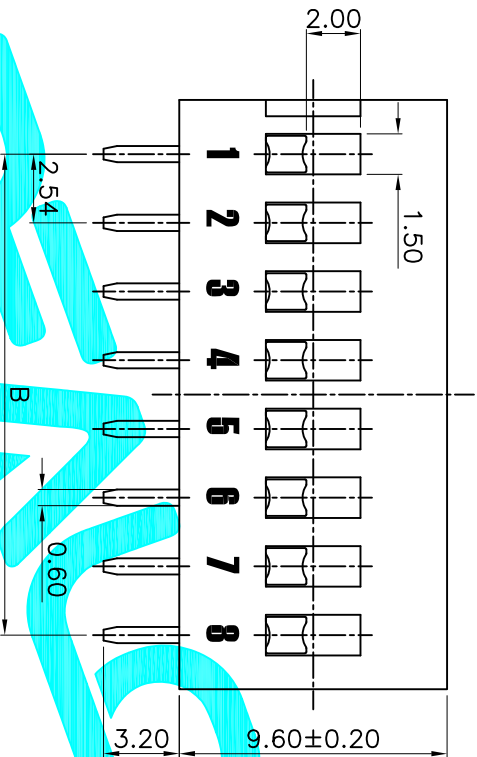

- NOTE:
1. Rating: 24V 25mA DC
  2. Contact Resistance: 50mΩ max
  3. Dielectric Strength: 500V AC/1Minute
  4. Operating Force: 1000gf Max
  5. Operating Life: 2,000 Cycles

Position(位数)	2P	3P	4P	5P	6P	7P	8P	9P	10P	12P
DIM.A(长径)	6.64	9.18	11.72	14.26	16.80	19.34	21.88	24.42	26.96	32.04
DIM.B(长径)	2.54	5.08	7.62	10.16	12.70	15.24	17.78	20.32	22.86	27.94

PART NO. 凸柄 (P) DA-02RP DA-03RP DA-04RP DA-05RP DA-06RP DA-07RP DA-08RP DA-09RP DA-10RP DA-12RP  
 盖子/红色 (R) DA-02RS DA-03RS DA-04RS DA-05RS DA-06RS DA-07RS DA-08RS DA-09RS DA-10RS DA-12RS  
 PART NO. 凸柄 (P) DA-02BP DA-03BP DA-04BP DA-05BP DA-06BP DA-07BP DA-08BP DA-09BP DA-10BP DA-12BP  
 盖子/蓝色 (B) 短柄 (S) DA-02BS DA-03BS DA-04BS DA-05BS DA-06BS DA-07BS DA-08BS DA-09BS DA-10BS DA-12BS

ECN NO.	REV.	DATE.	DESCRIPTION.	CHANGE.	CHECK.	APPRO.
	A		NEW			

APPROVALS

APPROVALS	DATE
DRAWN G.M.Chen	2015/6/26
CHECKED	
APPROVALS	

TOLERANCES ARE

30 <sup>±0.15</sup>	±0.30	ANGLE
10 <sup>±0.10</sup>	±0.20	
5 <sup>±0.10</sup>	±0.15	±2°