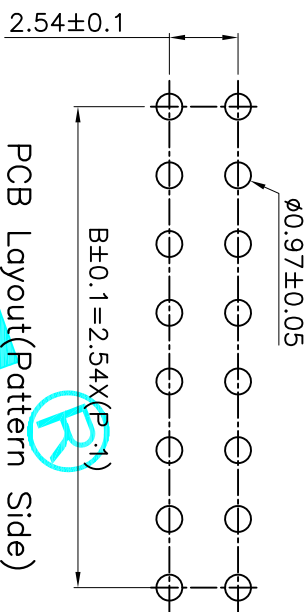

- NOTE:
1. Rating: 24V 25mA DC
  2. Contact Resistance: 50mΩ max
  3. Dielectric Strength: 500V AC/1Minute
  4. Operating Force: 1000gf Max
  5. Operating Life: 2,000 Cycles

Position(位数)	2P	3P	4P	5P	6P	7P	8P	9P	10P	12P
DIM.A(长径)	6.64	9.18	11.72	14.26	16.80	19.34	21.88	24.42	26.96	32.04
DIM.B(长径)	2.54	5.08	7.62	10.16	12.70	15.24	17.78	20.32	22.86	27.94

PART NO. 凸柄 (P) DA-02RP DA-03RP DA-04RP DA-05RP DA-06RP DA-07RP DA-08RP DA-09RP DA-10RP DA-12RP  
 盖子/红色 (R) DA-02RS DA-03RS DA-04RS DA-05RS DA-06RS DA-07RS DA-08RS DA-09RS DA-10RS DA-12RS  
 PART NO. 凸柄 (P) DA-02BP DA-03BP DA-04BP DA-05BP DA-06BP DA-07BP DA-08BP DA-09BP DA-10BP DA-12BP  
 盖子/蓝色 (B) 短柄 (S) DA-02BS DA-03BS DA-04BS DA-05BS DA-06BS DA-07BS DA-08BS DA-09BS DA-10BS DA-12BS