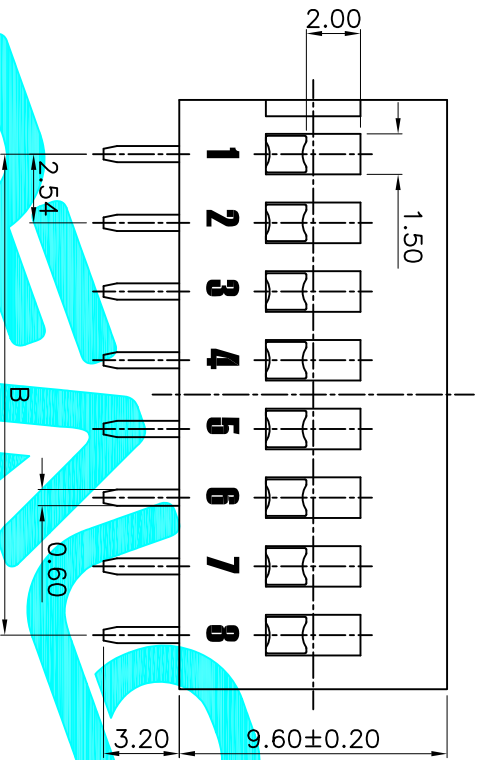

- NOTE:
1. Rating: 24V 25mA DC
 2. Contact Resistance: 50mΩ max
 3. Dielectric Strength: 500V AC/1Minute
 4. Operating Force: 1000gf Max
 5. Operating Life: 2,000 Cycles

Position(位置)	2P	3P	4P	5P	6P	7P	8P	9P	10P	12P
DIM.A(长径)	6.64	9.18	11.72	14.26	16.80	19.34	21.88	24.42	26.96	32.04
DIM.B(长径)	2.54	5.08	7.62	10.16	12.70	15.24	17.78	20.32	22.86	27.94

PART NO. 凸柄 (P) DA-02RP DA-03RP DA-04RP DA-05RP DA-06RP DA-07RP DA-08RP DA-09RP DA-10RP DA-12RP
 盖子/红色 (R) DA-02RS DA-03RS DA-04RS DA-05RS DA-06RS DA-07RS DA-08RS DA-09RS DA-10RS DA-12RS
 PART NO. 凸柄 (P) DA-02BP DA-03BP DA-04BP DA-05BP DA-06BP DA-07BP DA-08BP DA-09BP DA-10BP DA-12BP
 盖子/蓝色 (B) 短柄 (S) DA-02BS DA-03BS DA-04BS DA-05BS DA-06BS DA-07BS DA-08BS DA-09BS DA-10BS DA-12BS

ECN NO.	REV.	DATE.	DESCRIPTION.	CHANGE.	CHECK.	APPRO.
	A		NEW			

APPROVALS

APPROVALS	DATE
DRAWN G.M.Chen	2015/6/26
CHECKED	
APPROVALS	

TOLERANCES ARE

30 ^{±0.15}	±0.30	ANGLE
10 ^{±0.10}	±0.20	
5 ^{±0.10}	±0.15	±2°

PART NO. DA-XXXXX

TITLE: DIP SWITCHES

DEALON 德之隆®
ELECTRONICS CO.,LTD

SCALE: 1:1 SHEET 1 OF 1

PROJ. 1

ITEM	PART NAME	QTY.	MATERIAL	FINISHING
⑤	Gum Water	X	Epikote	Black
④	Terminal	X	Phosphor bronze	Au Plating
③	Base	1	PBT	Black
②	Cover	1	PBT	Red/Blue
①	Keystoke	1	PBT	White