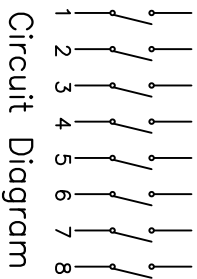

- NOTE:
1. Rating: 24V 25mA DC
 2. Contact Resistance: 50mΩ max
 3. Dielectric Strength: 500V AC/1Minute
 4. Operating Force: 1000gf Max
 5. Operating Life: 2,000 Cycles

Position(位置)	2P	3P	4P	5P	6P	7P	8P	9P	10P	12P
DIM.A(长径)	6.64	9.18	11.72	14.26	16.80	19.34	21.88	24.42	26.96	32.04
DIM.B(长径)	2.54	5.08	7.62	10.16	12.70	15.24	17.78	20.32	22.86	27.94

PART NO. 凸柄 (P) DA-02RP DA-03RP DA-04RP DA-05RP DA-06RP DA-07RP DA-08RP DA-09RP DA-10RP DA-12RP
 盖子/红色 (R) DA-02RS DA-03RS DA-04RS DA-05RS DA-06RS DA-07RS DA-08RS DA-09RS DA-10RS DA-12RS
 PART NO. 凸柄 (P) DA-02BP DA-03BP DA-04BP DA-05BP DA-06BP DA-07BP DA-08BP DA-09BP DA-10BP DA-12BP
 盖子/蓝色 (B) 短柄 (S) DA-02BS DA-03BS DA-04BS DA-05BS DA-06BS DA-07BS DA-08BS DA-09BS DA-10BS DA-12BS