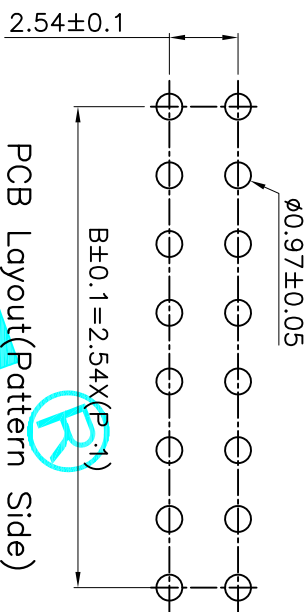

- NOTE:
1. Rating: 24V 25mA DC
 2. Contact Resistance: 50mΩ max
 3. Dielectric Strength: 500V AC/1Minute
 4. Operating Force: 1000gf Max
 5. Operating Life: 2,000 Cycles

Position(位置)	2P	3P	4P	5P	6P	7P	8P	9P	10P	12P
DIM.A(长径)	6.64	9.18	11.72	14.26	16.80	19.34	21.88	24.42	26.96	32.04
DIM.B(长径)	2.54	5.08	7.62	10.16	12.70	15.24	17.78	20.32	22.86	27.94

PART NO. 凸柄 (P) DA-02RP DA-03RP DA-04RP DA-05RP DA-06RP DA-07RP DA-08RP DA-09RP DA-10RP DA-12RP
 盖子/红色 (R) DA-02RS DA-03RS DA-04RS DA-05RS DA-06RS DA-07RS DA-08RS DA-09RS DA-10RS DA-12RS
 PART NO. 凸柄 (P) DA-02BP DA-03BP DA-04BP DA-05BP DA-06BP DA-07BP DA-08BP DA-09BP DA-10BP DA-12BP
 盖子/蓝色 (B) 短柄 (S) DA-02BS DA-03BS DA-04BS DA-05BS DA-06BS DA-07BS DA-08BS DA-09BS DA-10BS DA-12BS

PART NO. DA-XXXXX

TITLE: DIP SWITCHES

DEALON 德之隆®
ELECTRONICS CO.,LTD

SCALE: 1:1 SHEET 1 OF 1

PROJ. 1

ITEM	PART NAME	QTY.	MATERIAL	FINISHING
⑤	Gum Water	X	Epikote	Black
④	Terminal	X	Phosphor bronze	Au Plating
③	Base	1	PBT	Black
②	Cover	1	PBT	Red/Blue
①	Keystoke	1	PBT	White