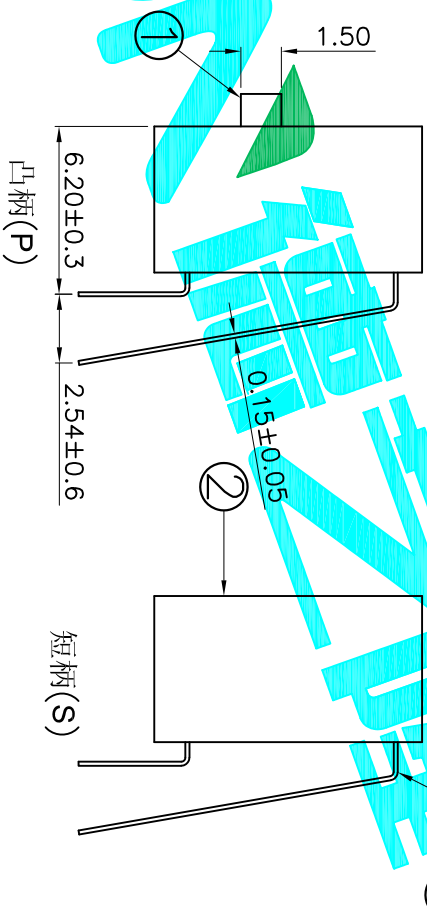

- NOTE:
1. Rating: 24V 25mA DC
 2. Contact Resistance: 50mΩ max
 3. Dielectric Strength: 500V AC/1Minute
 4. Operating Force: 1000gf Max
 5. Operating Life: 2,000 Cycles

Position(位置)	2P	3P	4P	5P	6P	7P	8P	9P	10P	12P
DIM.A(长径)	6.64	9.18	11.72	14.26	16.80	19.34	21.88	24.42	26.96	32.04
DIM.B(长径)	2.54	5.08	7.62	10.16	12.70	15.24	17.78	20.32	22.86	27.94

PART NO. 凸柄 (P) DA-02RP DA-03RP DA-04RP DA-05RP DA-06RP DA-07RP DA-08RP DA-09RP DA-10RP DA-12RP
 盖子/红色 (R) DA-02RS DA-03RS DA-04RS DA-05RS DA-06RS DA-07RS DA-08RS DA-09RS DA-10RS DA-12RS
 PART NO. 凸柄 (P) DA-02BP DA-03BP DA-04BP DA-05BP DA-06BP DA-07BP DA-08BP DA-09BP DA-10BP DA-12BP
 盖子/蓝色 (B) 短柄 (S) DA-02BS DA-03BS DA-04BS DA-05BS DA-06BS DA-07BS DA-08BS DA-09BS DA-10BS DA-12BS

ECN NO.	REV.	DATE.	DESCRIPTION.	CHANGE.	CHECK.	APPRO.
	A		NEW			

APPROVALS

APPROVALS	DATE
DRAWN G.M.Chen	2015/6/26
CHECKED	
APPROVALS	

TOLERANCES ARE

30 ^{±0.15}	±0.30	ANGLE
10 ^{±0.10}	±0.20	
5 ^{±0.10}	±0.15	±2°

PART NO. DA-XXXXX

TITLE: DIP SWITCHES

DEALON 德之隆®
ELECTRONICS CO.,LTD

SCALE: 1:1 SHEET 1 OF 1

PROJ. 1

ITEM	PART NAME	QTY.	MATERIAL	FINISHING
⑤	Gum Water	X	Epikote	Black
④	Terminal	X	Phosphor bronze	Au Plating
③	Base	1	PBT	Black
②	Cover	1	PBT	Red/Blue
①	Keystoke	1	PBT	White