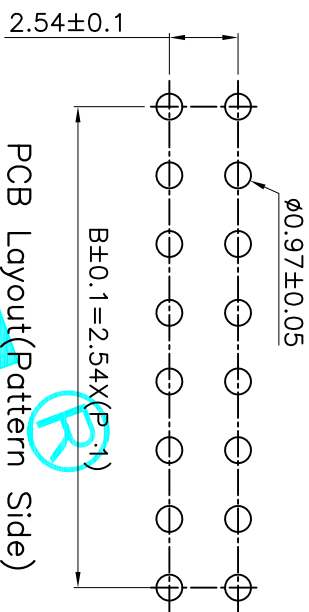

- NOTE:
1. Rating: 24V 25mA DC
  2. Contact Resistance: 50mΩ max
  3. Dielectric Strength: 500V AC/1Minute
  4. Operating Force: 1000gf Max
  5. Operating Life: 2,000 Cycles

Position(位数)	2P	3P	4P	5P	6P	7P	8P	9P	10P	12P
DIM.A(长径)	6.64	9.18	11.72	14.26	16.80	19.34	21.88	24.42	26.96	32.04
DIM.B(长径)	2.54	5.08	7.62	10.16	12.70	15.24	17.78	20.32	22.86	27.94

PART NO.	凸柄 (P)	短柄 (S)	盖子红色 (R)	盖子蓝色 (B)
DA-02RP	DA-03RP	DA-04RP	DA-05RP	DA-06RP
DA-02RS	DA-03RS	DA-04RS	DA-05RS	DA-06RS
DA-02BP	DA-03BP	DA-04BP	DA-05BP	DA-06BP
DA-02BS	DA-03BS	DA-04BS	DA-05BS	DA-06BS
DA-02RP	DA-03RP	DA-04RP	DA-05RP	DA-06RP
DA-02RS	DA-03RS	DA-04RS	DA-05RS	DA-06RS
DA-02BP	DA-03BP	DA-04BP	DA-05BP	DA-06BP
DA-02BS	DA-03BS	DA-04BS	DA-05BS	DA-06BS

ECN NO.	REV.	DATE.	DESCRIPTION.	CHANGE.	CHECK.	APPRO.
	A		NEW			

APPROVALS		DATE
DRAWN	G.M.Chen	2015/6/26
CHECKED		
APPROVALS		

ITEM	PART NAME	QTY.	MATERIAL	FINISHING
⑤	Gum Water	X	Epikote	Black
④	Terminal	X	Phosphor bronze	Au Plating
③	Base	1	PBT	Black
②	Cover	1	PBT	Red/Blue
①	Keystoke	1	PBT	White

TOLERANCES ARE	30 <sup>±0.15</sup>	±0.30	ANGLE	PART NO.	SCALE:	SHEET
	10 <sup>±0.10</sup>	±0.20	±2°	DA-XXXX	1:1	1 OF 1
	5 <sup>±0.05</sup>	±0.15				