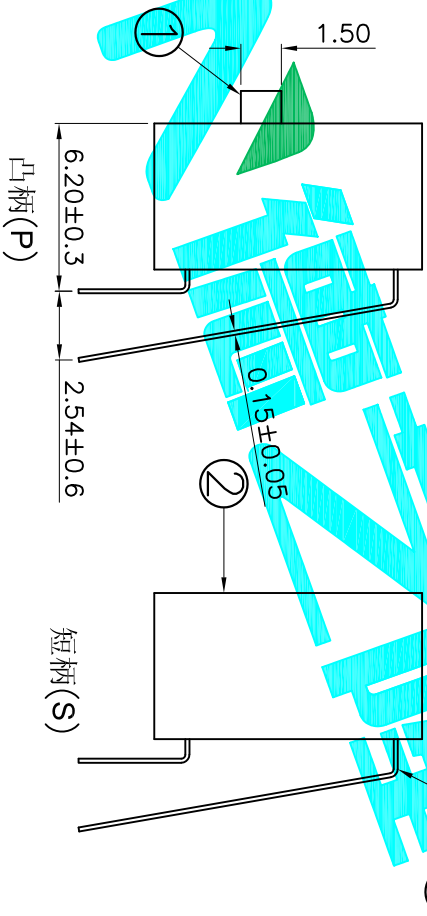

- NOTE:
1. Rating: 24V 25mA DC
  2. Contact Resistance: 50mΩ max
  3. Dielectric Strength: 500V AC/1Minute
  4. Operating Force: 1000gf Max
  5. Operating Life: 2,000 Cycles

Position(位数)	2P	3P	4P	5P	6P	7P	8P	9P	10P	12P
DIM.A(长径)	6.64	9.18	11.72	14.26	16.80	19.34	21.88	24.42	26.96	32.04
DIM.B(长径)	2.54	5.08	7.62	10.16	12.70	15.24	17.78	20.32	22.86	27.94

PART NO.	凸柄 (P)	短柄 (S)	盖子红色 (R)	盖子蓝色 (B)
DA-02RP	DA-03RP	DA-04RP	DA-05RP	DA-06RP
DA-02RS	DA-03RS	DA-04RS	DA-05RS	DA-06RS
DA-02BP	DA-03BP	DA-04BP	DA-05BP	DA-06BP
DA-02BS	DA-03BS	DA-04BS	DA-05BS	DA-06BS
DA-02RP	DA-03RP	DA-04RP	DA-05RP	DA-06RP
DA-02RS	DA-03RS	DA-04RS	DA-05RS	DA-06RS
DA-02BP	DA-03BP	DA-04BP	DA-05BP	DA-06BP
DA-02BS	DA-03BS	DA-04BS	DA-05BS	DA-06BS

ECN NO.	REV.	DATE.	DESCRIPTION.	CHANGE.	CHECK.	APPRO.
	A		NEW			

APPROVALS		DATE
DRAWN	G.M.Chen	2015/6/26
CHECKED		
APPROVALS		

ITEM	PART NAME	QTY.	MATERIAL	FINISHING
⑤	Gum Water	X	Epikote	Black
④	Terminal	X	Phosphor bronze	Au Plating
③	Base	1	PBT	Black
②	Cover	1	PBT	Red/Blue
①	Keystoke	1	PBT	White

TOLERANCES ARE	30 <sup>±0.15</sup>	±0.30	ANGLE	PART NO.	SCALE:	SHEET
	10 <sup>±0.10</sup>	±0.20	±2°	DA-XXXX	1:1	1 OF 1
	5 <sup>±0.05</sup>	±0.15				