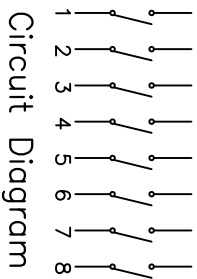

- NOTE:
1. Rating: 24V 25mA DC
  2. Contact Resistance: 50mΩ max
  3. Dielectric Strength: 500V AC/1Minute
  4. Operating Force: 1000gf Max
  5. Operating Life: 2,000 Cycles

Position(位数)	2P	3P	4P	5P	6P	7P	8P	9P	10P	12P
DIM.A(长径)	6.64	9.18	11.72	14.26	16.80	19.34	21.88	24.42	26.96	32.04
DIM.B(长径)	2.54	5.08	7.62	10.16	12.70	15.24	17.78	20.32	22.86	27.94

PART NO.	凸柄 (P)	短柄 (S)	盖子红色 (R)	盖子蓝色 (B)
DA-02RP	DA-03RP	DA-04RP	DA-05RP	DA-06RP
DA-02RS	DA-03RS	DA-04RS	DA-05RS	DA-06RS
DA-02BP	DA-03BP	DA-04BP	DA-05BP	DA-06BP
DA-02BS	DA-03BS	DA-04BS	DA-05BS	DA-06BS
DA-02RP	DA-03RP	DA-04RP	DA-05RP	DA-06RP
DA-02RS	DA-03RS	DA-04RS	DA-05RS	DA-06RS
DA-02BP	DA-03BP	DA-04BP	DA-05BP	DA-06BP
DA-02BS	DA-03BS	DA-04BS	DA-05BS	DA-06BS

TOLERANCES ARE	30 <sup>±0.15</sup>	±0.30	ANGLE	PART NO.	SCALE:	SHEET
	10 <sup>±0.10</sup>	±0.20	±2°	DA-XXXX	1:1	1 OF 1
	5 <sup>±0.05</sup>	±0.15				