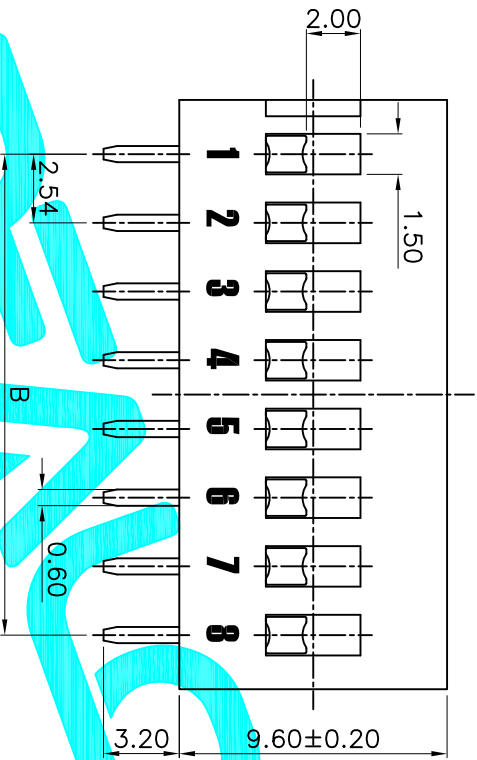

- NOTE:
1. Rating: 24V 25mA DC
  2. Contact Resistance: 50mΩ max
  3. Dielectric Strength: 500V AC/1Minute
  4. Operating Force: 1000gf Max
  5. Operating Life: 2,000 Cycles

Position(位数)	2P	3P	4P	5P	6P	7P	8P	9P	10P	12P
DIM.A(长径)	6.64	9.18	11.72	14.26	16.80	19.34	21.88	24.42	26.96	32.04
DIM.B(长径)	2.54	5.08	7.62	10.16	12.70	15.24	17.78	20.32	22.86	27.94

PART NO.	凸柄 (P)	短柄 (S)	盖子红色 (R)	盖子蓝色 (B)
DA-02RP	DA-03RP	DA-04RP	DA-05RP	DA-06RP
DA-02RS	DA-03RS	DA-04RS	DA-05RS	DA-06RS
DA-02BP	DA-03BP	DA-04BP	DA-05BP	DA-06BP
DA-02BS	DA-03BS	DA-04BS	DA-05BS	DA-06BS
DA-02RP	DA-03RP	DA-04RP	DA-05RP	DA-06RP
DA-02RS	DA-03RS	DA-04RS	DA-05RS	DA-06RS
DA-02BP	DA-03BP	DA-04BP	DA-05BP	DA-06BP
DA-02BS	DA-03BS	DA-04BS	DA-05BS	DA-06BS

ECN NO.	REV.	DATE.	DESCRIPTION.	CHANGE.	CHECK.	APPRO.
	A		NEW			

APPROVALS		DATE
DRAWN	G.M.Chen	2015/6/26
CHECKED		
APPROVALS		

ITEM	PART NAME	QTY.	MATERIAL	FINISHING
⑤	Gum Water	X	Epikote	Black
④	Terminal	X	Phosphor bronze	Au Plating
③	Base	1	PBT	Black
②	Cover	1	PBT	Red/Blue
①	Keystoke	1	PBT	White

TOLERANCES ARE	30 <sup>±0.15</sup>	±0.30	ANGLE	PART NO.	SCALE:	SHEET
	10 <sup>±0.10</sup>	±0.20	±2°	DA-XXXX	1:1	1 OF 1
	5 <sup>±0.05</sup>	±0.15				