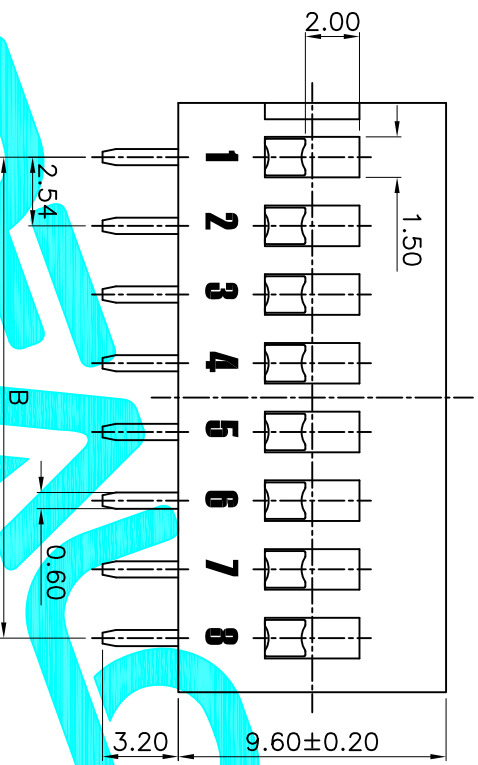

- NOTE:
1. Rating: 24V 25mA DC
 2. Contact Resistance: 50mΩ max
 3. Dielectric Strength: 500V AC/1Minute
 4. Operating Force: 1000gf Max
 5. Operating Life: 2,000 Cycles

Position(位数)	2P	3P	4P	5P	6P	7P	8P	9P	10P	12P
DIM.A(长径)	6.64	9.18	11.72	14.26	16.80	19.34	21.88	24.42	26.96	32.04
DIM.B(长径)	2.54	5.08	7.62	10.16	12.70	15.24	17.78	20.32	22.86	27.94

PART NO. 凸柄 (P) DA-02RP DA-03RP DA-04RP DA-05RP DA-06RP DA-07RP DA-08RP DA-09RP DA-10RP DA-12RP
 盖子/红色 (R) DA-02RS DA-03RS DA-04RS DA-05RS DA-06RS DA-07RS DA-08RS DA-09RS DA-10RS DA-12RS
 PART NO. 凸柄 (P) DA-02BP DA-03BP DA-04BP DA-05BP DA-06BP DA-07BP DA-08BP DA-09BP DA-10BP DA-12BP
 盖子/蓝色 (B) 短柄 (S) DA-02BS DA-03BS DA-04BS DA-05BS DA-06BS DA-07BS DA-08BS DA-09BS DA-10BS DA-12BS

ITEM	PART NAME	QTY.	MATERIAL	FINISHING
⑤	Gum Water	X	Epikote	Black
④	Terminal	X	Phosphor bronze	Au Plating
③	Base	1	PBT	Black
②	Cover	1	PBT	Red/Blue
①	Keystoke	1	PBT	White

ECN NO.	REV.	DATE.	DESCRIPTION.	CHANGE.	CHECK.	APPRO.
	A		NEW			

APPROVALS	DATE
DRAWN G.M.Chen	2015/6/26
CHECKED	
APPROVALS	

TOLERANCES ARE	30 ^{±0.15}	±0.30	ANGLE	±2°	DRAWING NO.	SCALE: 1:1	SHEET 1 OF 1
	10 ^{±0.10}	±0.20					
	5 ^{±0.10}	±0.15					

ELECTRONICS CO.,LTD	
DIP SWITCHES	
PART NO.	DA-XXXX