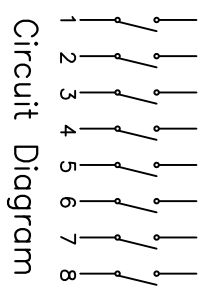

- NOTE:
1. Rating: 24V 25mA DC
 2. Contact Resistance: 50mΩ max
 3. Dielectric Strength: 500V AC/1Minute
 4. Operating Force: 1000gf Max
 5. Operating Life: 2,000 Cycles

Position(位数)	2P	3P	4P	5P	6P	7P	8P	9P	10P	12P
DIM.A(长径)	6.64	9.18	11.72	14.26	16.80	19.34	21.88	24.42	26.96	32.04
DIM.B(长径)	2.54	5.08	7.62	10.16	12.70	15.24	17.78	20.32	22.86	27.94

PART NO. 凸柄 (P) DA-02RP DA-03RP DA-04RP DA-05RP DA-06RP DA-07RP DA-08RP DA-09RP DA-10RP DA-12RP
 盖子/红色 (R) DA-02RS DA-03RS DA-04RS DA-05RS DA-06RS DA-07RS DA-08RS DA-09RS DA-10RS DA-12RS
 PART NO. 凸柄 (P) DA-02BP DA-03BP DA-04BP DA-05BP DA-06BP DA-07BP DA-08BP DA-09BP DA-10BP DA-12BP
 盖子/蓝色 (B) 短柄 (S) DA-02BS DA-03BS DA-04BS DA-05BS DA-06BS DA-07BS DA-08BS DA-09BS DA-10BS DA-12BS