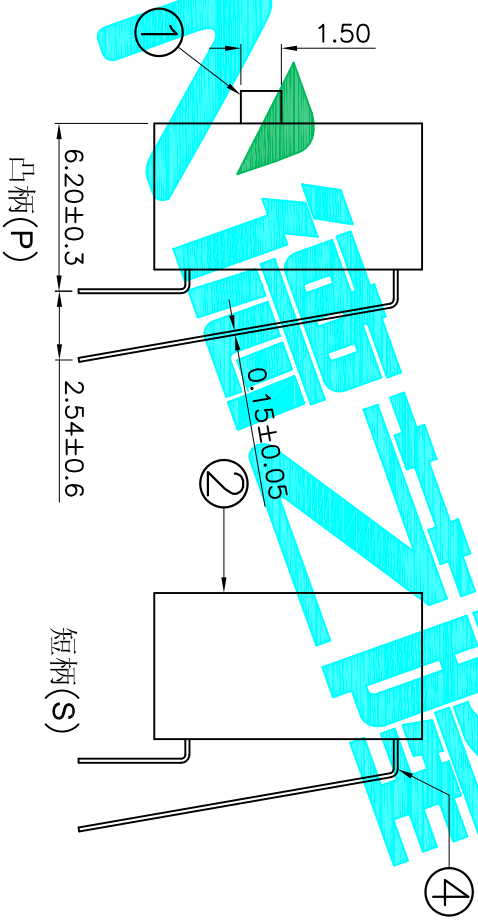

- NOTE:
1. Rating: 24V 25mA DC
 2. Contact Resistance: 50mΩ max
 3. Dielectric Strength: 500V AC/1Minute
 4. Operating Force: 1000gf Max
 5. Operating Life: 2,000 Cycles

Position(位数)	2P	3P	4P	5P	6P	7P	8P	9P	10P	12P
DIM.A(长径)	6.64	9.18	11.72	14.26	16.80	19.34	21.88	24.42	26.96	32.04
DIM.B(长径)	2.54	5.08	7.62	10.16	12.70	15.24	17.78	20.32	22.86	27.94

PART NO. 凸柄 (P) DA-02RP DA-03RP DA-04RP DA-05RP DA-06RP DA-07RP DA-08RP DA-09RP DA-10RP DA-12RP
 盖子/红色 (R) DA-02RS DA-03RS DA-04RS DA-05RS DA-06RS DA-07RS DA-08RS DA-09RS DA-10RS DA-12RS
 PART NO. 凸柄 (P) DA-02BP DA-03BP DA-04BP DA-05BP DA-06BP DA-07BP DA-08BP DA-09BP DA-10BP DA-12BP
 盖子/蓝色 (B) 短柄 (S) DA-02BS DA-03BS DA-04BS DA-05BS DA-06BS DA-07BS DA-08BS DA-09BS DA-10BS DA-12BS

ITEM	PART NAME	QTY.	MATERIAL	FINISHING
⑤	Gum Water	X	Epikote	Black
④	Terminal	X	Phosphor bronze	Au Plating
③	Base	1	PBT	Black
②	Cover	1	PBT	Red/Blue
①	Keystoke	1	PBT	White

ECN NO.	REV.	DATE.	DESCRIPTION.	CHANGE.	CHECK.	APPRO.
	A		NEW			

APPROVALS	DATE
DRAWN G.M.Chen	2015/6/26
CHECKED	
APPROVALS	

TOLERANCES ARE	30 ^{±0.15}	±0.30	ANGLE	±2°	DRAWING NO.	SCALE: 1:1	SHEET 1 OF 1
	10 ^{±0.10}	±0.20					
	5 ^{±0.10}	±0.15					

ELECTRONICS CO.,LTD	
DIP SWITCHES	
PART NO.	DA-XXXX