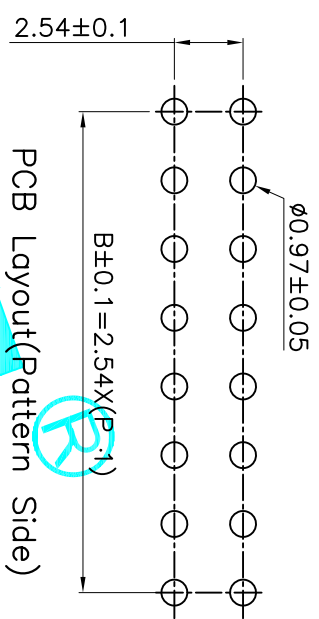

- NOTE:
1. Rating: 24V 25mA DC
 2. Contact Resistance: 50mΩ max
 3. Dielectric Strength: 500V AC/1Minute
 4. Operating Force: 1000gf Max
 5. Operating Life: 2,000 Cycles

Position(位数)	2P	3P	4P	5P	6P	7P	8P	9P	10P	12P
DIM.A(长径)	6.64	9.18	11.72	14.26	16.80	19.34	21.88	24.42	26.96	32.04
DIM.B(长径)	2.54	5.08	7.62	10.16	12.70	15.24	17.78	20.32	22.86	27.94

PART NO. 凸柄 (P) DA-02RP DA-03RP DA-04RP DA-05RP DA-06RP DA-07RP DA-08RP DA-09RP DA-10RP DA-12RP
 盖子/红色 (R) DA-02RS DA-03RS DA-04RS DA-05RS DA-06RS DA-07RS DA-08RS DA-09RS DA-10RS DA-12RS
 PART NO. 凸柄 (P) DA-02BP DA-03BP DA-04BP DA-05BP DA-06BP DA-07BP DA-08BP DA-09BP DA-10BP DA-12BP
 盖子/蓝色 (B) 短柄 (S) DA-02BS DA-03BS DA-04BS DA-05BS DA-06BS DA-07BS DA-08BS DA-09BS DA-10BS DA-12BS

ITEM	PART NAME	QTY.	MATERIAL	FINISHING
⑤	Gum Water	X	Epikote	Black
④	Terminal	X	Phosphor bronze	Au Plating
③	Base	1	PBT	Black
②	Cover	1	PBT	Red/Blue
①	Keystoke	1	PBT	White

ECN NO.	REV.	DATE.	DESCRIPTION.	CHANGE.	CHECK.	APPRO.
	A		NEW			

APPROVALS	DATE
DRAWN G.M.Chen	2015/6/26
CHECKED	
APPROVALS	

TOLERANCES ARE	30 ^{±0.15}	±0.30	ANGLE	±2°	DRAWING NO.	SCALE: 1:1	SHEET 1 OF 1
	10 ^{±0.10}	±0.20					
	5 ^{±0.10}	±0.15					

ELECTRONICS CO.,LTD	
DIP SWITCHES	
PART NO.	DA-XXXX