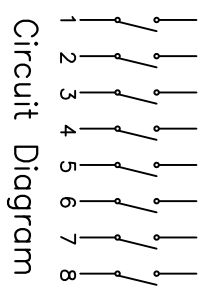

- NOTE:
1. Rating: 24V 25mA DC
  2. Contact Resistance: 50mΩ max
  3. Dielectric Strength: 500V AC/1Minute
  4. Operating Force: 1000gf Max
  5. Operating Life: 2,000 Cycles

Position(位数)	2P	3P	4P	5P	6P	7P	8P	9P	10P	12P
DIM.A(长径)	6.64	9.18	11.72	14.26	16.80	19.34	21.88	24.42	26.96	32.04
DIM.B(长径)	2.54	5.08	7.62	10.16	12.70	15.24	17.78	20.32	22.86	27.94

PART NO.	凸柄 (P)	短柄 (S)	凸柄 (R)	凸柄 (P)	短柄 (S)
DA-02RP	DA-03RP	DA-04RP	DA-05RP	DA-06RP	DA-07RP
DA-02RS	DA-03RS	DA-04RS	DA-05RS	DA-06RS	DA-07RS
DA-02BP	DA-03BP	DA-04BP	DA-05BP	DA-06BP	DA-07BP
DA-02BS	DA-03BS	DA-04BS	DA-05BS	DA-06BS	DA-07BS