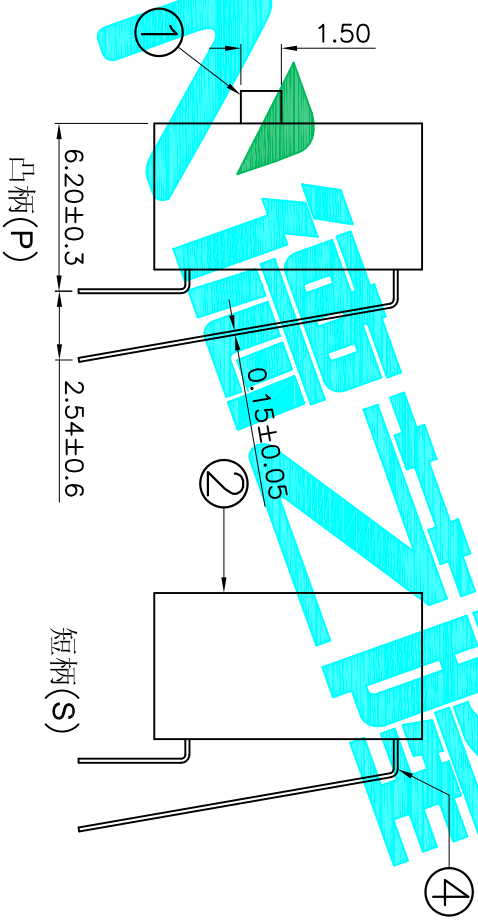

- NOTE:
1. Rating: 24V 25mA DC
  2. Contact Resistance: 50mΩ max
  3. Dielectric Strength: 500V AC/1Minute
  4. Operating Force: 1000gf Max
  5. Operating Life: 2,000 Cycles

Position(位数)	2P	3P	4P	5P	6P	7P	8P	9P	10P	12P
DIM.A(长径)	6.64	9.18	11.72	14.26	16.80	19.34	21.88	24.42	26.96	32.04
DIM.B(长径)	2.54	5.08	7.62	10.16	12.70	15.24	17.78	20.32	22.86	27.94

PART NO.	凸柄 (P)	短柄 (S)	凸柄 (R)	凸柄 (P)	短柄 (S)
DA-02RP	DA-03RP	DA-04RP	DA-05RP	DA-06RP	DA-07RP
DA-02RS	DA-03RS	DA-04RS	DA-05RS	DA-06RS	DA-07RS
DA-02BP	DA-03BP	DA-04BP	DA-05BP	DA-06BP	DA-07BP
DA-02BS	DA-03BS	DA-04BS	DA-05BS	DA-06BS	DA-07BS

ECN NO.	REV.	DATE.	DESCRIPTION.	CHANGE.	CHECK.	APPRO.
	A		NEW			

APPROVALS		DATE
DRAWN	G.M.Chen	2015/6/26
CHECKED		
APPROVALS		

TOLERANCES ARE

30 <sup>±0.15</sup>	±0.30	ANGLE
10 <sup>±0.10</sup>	±0.20	
9 <sup>±0.10</sup>	±0.15	±2°
~ 5	±0.10	

PART NO. DA-XXXX

TITLE: DIP SWITCHES

DEALON 德之隆 ELECTRONICS CO.,LTD

SCALE: 1:1 SHEET 1 OF 1

PROJ.

ITEM	PART NAME	QTY.	MATERIAL	FINISHING
⑤	Gum Water	X	Epikote	Black
④	Terminal	X	Phosphor bronze	Au Plating
③	Base	1	PBT	Black
②	Cover	1	PBT	Red/Blue
①	Keystoke	1	PBT	White