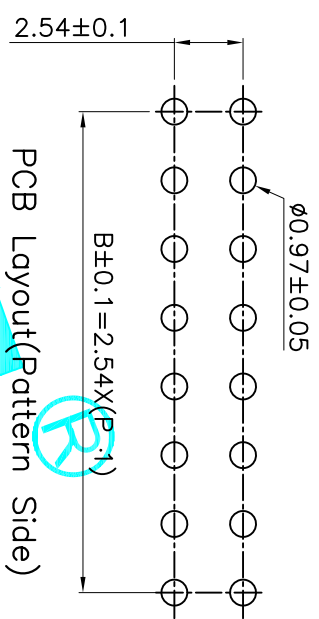

- NOTE:
1. Rating: 24V 25mA DC
  2. Contact Resistance: 50mΩ max
  3. Dielectric Strength: 500V AC/1Minute
  4. Operating Force: 1000gf Max
  5. Operating Life: 2,000 Cycles

Position(位数)	2P	3P	4P	5P	6P	7P	8P	9P	10P	12P
DIM.A(长径)	6.64	9.18	11.72	14.26	16.80	19.34	21.88	24.42	26.96	32.04
DIM.B(长径)	2.54	5.08	7.62	10.16	12.70	15.24	17.78	20.32	22.86	27.94

PART NO.	凸柄 (P)	短柄 (S)	凸柄 (R)	凸柄 (P)	短柄 (S)
DA-02RP	DA-03RP	DA-04RP	DA-05RP	DA-06RP	DA-07RP
DA-02RS	DA-03RS	DA-04RS	DA-05RS	DA-06RS	DA-07RS
DA-02BP	DA-03BP	DA-04BP	DA-05BP	DA-06BP	DA-07BP
DA-02BS	DA-03BS	DA-04BS	DA-05BS	DA-06BS	DA-07BS

PART NO. DA-XXXX

TITLE: DIP SWITCHES

DEALON 德之隆 ELECTRONICS CO.,LTD

SCALE: 1:1 SHEET 1 OF 1

PROJ.

ITEM	PART NAME	QTY.	MATERIAL	FINISHING
⑤	Gum Water	X	Epikote	Black
④	Terminal	X	Phosphor bronze	Au Plating
③	Base	1	PBT	Black
②	Cover	1	PBT	Red/Blue
①	Keystoke	1	PBT	White