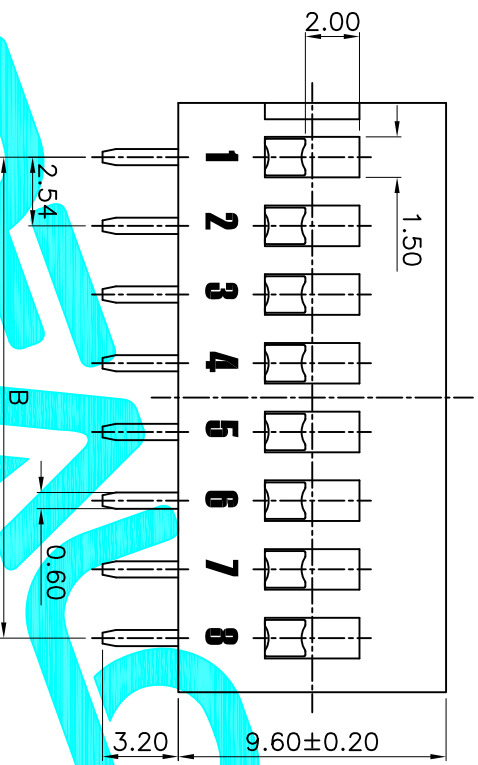

- NOTE:
1. Rating: 24V 25mA DC
  2. Contact Resistance: 50mΩ max
  3. Dielectric Strength: 500V AC/1Minute
  4. Operating Force: 1000gf Max
  5. Operating Life: 2,000 Cycles

Position(位数)	2P	3P	4P	5P	6P	7P	8P	9P	10P	12P
DIM.A(长径)	6.64	9.18	11.72	14.26	16.80	19.34	21.88	24.42	26.96	32.04
DIM.B(长径)	2.54	5.08	7.62	10.16	12.70	15.24	17.78	20.32	22.86	27.94

PART NO.	凸柄 (P)	短柄 (S)	凸柄 (R)	凸柄 (P)	短柄 (S)
DA-02RP	DA-03RP	DA-04RP	DA-05RP	DA-06RP	DA-07RP
DA-02RS	DA-03RS	DA-04RS	DA-05RS	DA-06RS	DA-07RS
DA-02BP	DA-03BP	DA-04BP	DA-05BP	DA-06BP	DA-07BP
DA-02BS	DA-03BS	DA-04BS	DA-05BS	DA-06BS	DA-07BS

ECN NO.	REV.	DATE.	DESCRIPTION.	CHANGE.	CHECK.	APPRO.
	A		NEW			

APPROVALS		DATE
DRAWN	G.M.Chen	2015/6/26
CHECKED		
APPROVALS		

TOLERANCES ARE

30 <sup>±0.15</sup>	±0.30	ANGLE
10 <sup>±0.10</sup>	±0.20	
9 <sup>±0.10</sup>	±0.15	±2°
~ 5	±0.10	

PART NO. DA-XXXX

TITLE: DIP SWITCHES

DEALON 德之隆 ELECTRONICS CO.,LTD

SCALE: 1:1 SHEET 1 OF 1

PROJ.

ITEM	PART NAME	QTY.	MATERIAL	FINISHING
⑤	Gum Water	X	Epikote	Black
④	Terminal	X	Phosphor bronze	Au Plating
③	Base	1	PBT	Black
②	Cover	1	PBT	Red/Blue
①	Keystoke	1	PBT	White