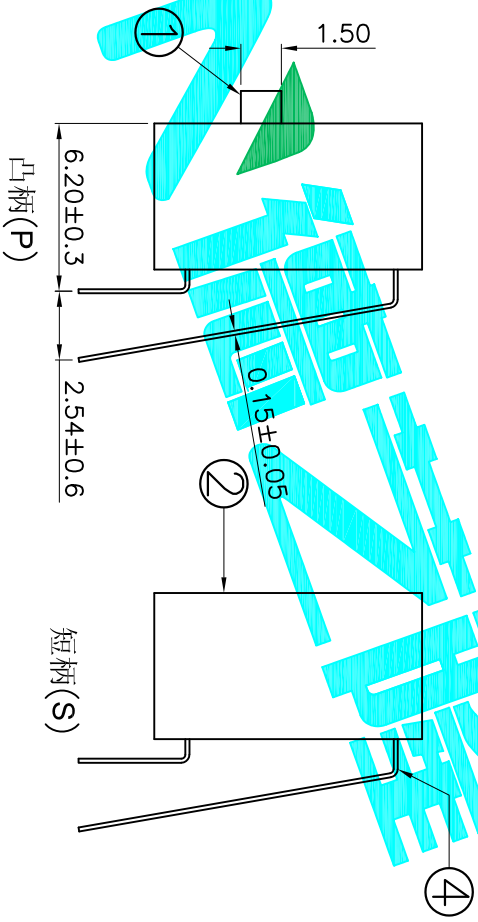

- NOTE:
1. Rating: 24V 25mA DC
 2. Contact Resistance: 50mΩ max
 3. Dielectric Strength: 500V AC/1Minute
 4. Operating Force: 1000gf Max
 5. Operating Life: 2,000 Cycles

Position(位数)	2P	3P	4P	5P	6P	7P	8P	9P	10P	12P
DIM.A(长径)	6.64	9.18	11.72	14.26	16.80	19.34	21.88	24.42	26.96	32.04
DIM.B(长径)	2.54	5.08	7.62	10.16	12.70	15.24	17.78	20.32	22.86	27.94

PART NO.	凸柄 (P)	短柄 (S)	凸柄 (P)	短柄 (S)
DA-02RP	DA-03RP	DA-04RP	DA-05RP	DA-06RP
DA-02RS	DA-03RS	DA-04RS	DA-05RS	DA-06RS
DA-02BP	DA-03BP	DA-04BP	DA-05BP	DA-06BP
DA-02BS	DA-03BS	DA-04BS	DA-05BS	DA-06BS
DA-02RP	DA-03RP	DA-04RP	DA-05RP	DA-06RP
DA-02RS	DA-03RS	DA-04RS	DA-05RS	DA-06RS
DA-02BP	DA-03BP	DA-04BP	DA-05BP	DA-06BP
DA-02BS	DA-03BS	DA-04BS	DA-05BS	DA-06BS

ECN NO.	REV.	DATE.	DESCRIPTION.	CHANGE.	CHECK.	APPRO.
	A		NEW			

APPROVALS	DATE
DRAWN G.M.Chen	2015/6/26
CHECKED	
APPROVALS	

TOLERANCES ARE	ANGLE	UNIT	SCALE	SHEET
30 ^{±0.15}	±0.30	mm	1:1	1 OF 1
10 ^{±0.10}	±0.20			
5 ^{±0.10}	±0.15			
±2'				