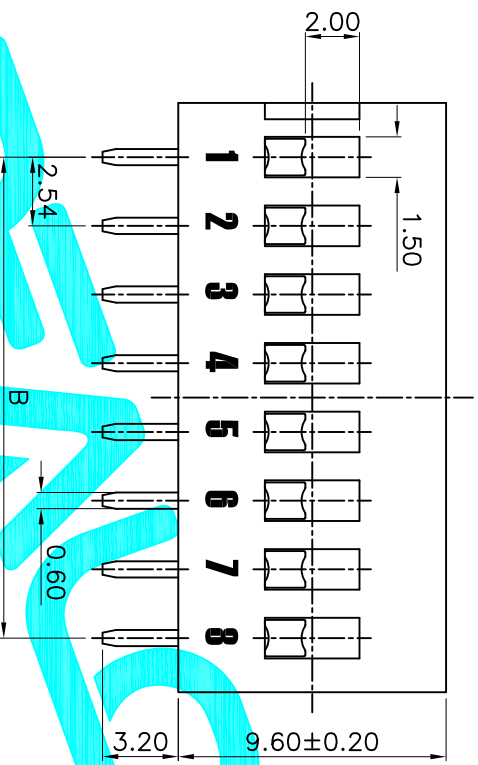

- NOTE:
1. Rating: 24V 25mA DC
 2. Contact Resistance: 50mΩ max
 3. Dielectric Strength: 500V AC/1Minute
 4. Operating Force: 1000gf Max
 5. Operating Life: 2,000 Cycles

Position(位数)	2P	3P	4P	5P	6P	7P	8P	9P	10P	12P
DIM.A(长径)	6.64	9.18	11.72	14.26	16.80	19.34	21.88	24.42	26.96	32.04
DIM.B(长径)	2.54	5.08	7.62	10.16	12.70	15.24	17.78	20.32	22.86	27.94

PART NO.	凸柄 (P)	短柄 (S)	凸柄 (P)	短柄 (S)
DA-02RP	DA-03RP	DA-04RP	DA-05RP	DA-06RP
DA-02RS	DA-03RS	DA-04RS	DA-05RS	DA-06RS
DA-02BP	DA-03BP	DA-04BP	DA-05BP	DA-06BP
DA-02BS	DA-03BS	DA-04BS	DA-05BS	DA-06BS
DA-02RP	DA-03RP	DA-04RP	DA-05RP	DA-06RP
DA-02RS	DA-03RS	DA-04RS	DA-05RS	DA-06RS
DA-02BP	DA-03BP	DA-04BP	DA-05BP	DA-06BP
DA-02BS	DA-03BS	DA-04BS	DA-05BS	DA-06BS

ECN NO.	REV.	DATE.	DESCRIPTION.	CHANGE.	CHECK.	APPRO.
	A		NEW			

APPROVALS	DATE
DRAWN G.M.Chen	2015/6/26
CHECKED	
APPROVALS	

TOLERANCES ARE	ANGLE	UNIT	SCALE	SHEET
30 ^{±0.15}	±0.30	mm	1:1	1 OF 1
10 ^{±0.10}	±0.20			
5 ^{±0.10}	±0.15			
±2'				