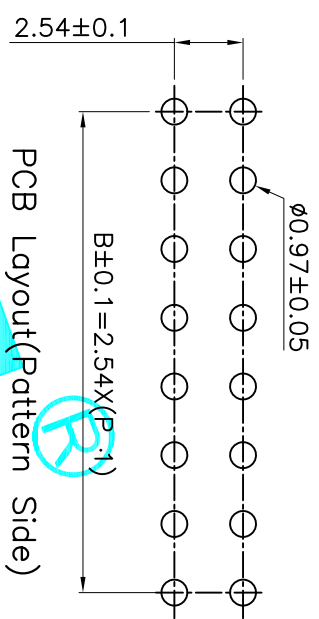

- NOTE:
1. Rating: 24V 25mA DC
 2. Contact Resistance: 50mΩ max
 3. Dielectric Strength: 500V AC/1Minute
 4. Operating Force: 1000gf Max
 5. Operating Life: 2,000 Cycles

Position(位数)	2P	3P	4P	5P	6P	7P	8P	9P	10P	12P
DIM.A(长径)	6.64	9.18	11.72	14.26	16.80	19.34	21.88	24.42	26.96	32.04
DIM.B(长径)	2.54	5.08	7.62	10.16	12.70	15.24	17.78	20.32	22.86	27.94

PART NO.	凸柄 (P)	短柄 (S)	凸柄 (P)	短柄 (S)
DA-02RP	DA-03RP	DA-04RP	DA-05RP	DA-06RP
DA-02RS	DA-03RS	DA-04RS	DA-05RS	DA-06RS
DA-02BP	DA-03BP	DA-04BP	DA-05BP	DA-06BP
DA-02BS	DA-03BS	DA-04BS	DA-05BS	DA-06BS
DA-02RP	DA-03RP	DA-04RP	DA-05RP	DA-06RP
DA-02RS	DA-03RS	DA-04RS	DA-05RS	DA-06RS
DA-02BP	DA-03BP	DA-04BP	DA-05BP	DA-06BP
DA-02BS	DA-03BS	DA-04BS	DA-05BS	DA-06BS

ECN NO.	REV.	DATE.	DESCRIPTION.	CHANGE.	CHECK.	APPRO.
	A		NEW			

APPROVALS	DATE
DRAWN G.M.Chen	2015/6/26
CHECKED	
APPROVALS	

TOLERANCES ARE	ANGLE	UNIT	SCALE	SHEET
30 ^{±0.15}	±0.30	mm	1:1	1 OF 1
10 ^{±0.10}	±0.20			
5 ^{±0.10}	±0.15			
±2'				