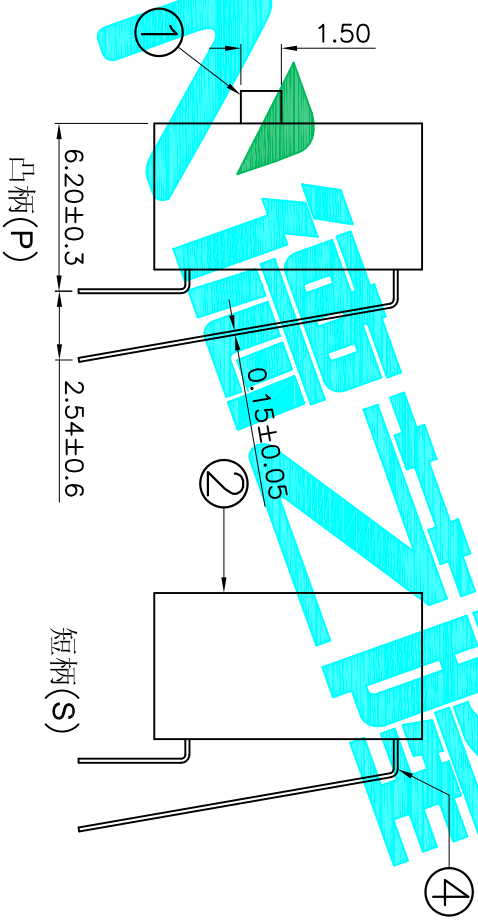

- NOTE:
1. Rating: 24V 25mA DC
 2. Contact Resistance: 50mΩ max
 3. Dielectric Strength: 500V AC/1Minute
 4. Operating Force: 1000gf Max
 5. Operating Life: 2,000 Cycles

Position(位数)	2P	3P	4P	5P	6P	7P	8P	9P	10P	12P
DIM.A(长径)	6.64	9.18	11.72	14.26	16.80	19.34	21.88	24.42	26.96	32.04
DIM.B(长径)	2.54	5.08	7.62	10.16	12.70	15.24	17.78	20.32	22.86	27.94

PART NO. 凸柄(P) DA-02RP DA-03RP DA-04RP DA-05RP DA-06RP DA-07RP DA-08RP DA-09RP DA-10RP DA-12RP
 盖子/红色(R) 凸柄(S) DA-02RS DA-03RS DA-04RS DA-05RS DA-06RS DA-07RS DA-08RS DA-09RS DA-10RS DA-12RS
 PART NO. 凸柄(P) DA-02BP DA-03BP DA-04BP DA-05BP DA-06BP DA-07BP DA-08BP DA-09BP DA-10BP DA-12BP
 盖子/蓝色(B) 短柄(S) DA-02BS DA-03BS DA-04BS DA-05BS DA-06BS DA-07BS DA-08BS DA-09BS DA-10BS DA-12BS

ECN NO.	REV.	DATE.	DESCRIPTION.	CHANGE.	CHECK.	APPRO.
	A		NEW			

APPROVALS		DATE
DRAWN	G.M.Chen	2015/6/26
CHECKED		
APPROVALS		

ITEM	PART NAME	QTY.	MATERIAL	FINISHING
⑤	Gum Water	X	Epikote	Black
④	Terminal	X	Phosphor bronze	Au Plating
③	Base	1	PBT	Black
②	Cover	1	PBT	Red/Blue
①	Keystoke	1	PBT	White

TOLERANCES ARE	±0.30	±0.20	±0.15	±0.10	±0.05	±0.02	±0.01
30°±0.1°	10°±0.1°	5°±0.1°	~5				

TITLE: DIP SWITCHES

PART NO. DA-XXXX

SCALE: 1:1

SHEET 1 OF 1

PROJ. 1

X-ON Electronics

Largest Supplier of Electrical and Electronic Components