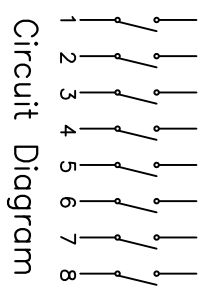

- NOTE:
1. Rating: 24V 25mA DC
 2. Contact Resistance: 50mΩ max
 3. Dielectric Strength: 500V AC/1Minute
 4. Operating Force: 1000gf Max
 5. Operating Life: 2,000 Cycles

Position(位数)	2P	3P	4P	5P	6P	7P	8P	9P	10P	12P
DIM.A(长径)	6.64	9.18	11.72	14.26	16.80	19.34	21.88	24.42	26.96	32.04
DIM.B(长径)	2.54	5.08	7.62	10.16	12.70	15.24	17.78	20.32	22.86	27.94

PART NO. 凸柄(P) DA-02RP DA-03RP DA-04RP DA-05RP DA-06RP DA-07RP DA-08RP DA-09RP DA-10RP DA-12RP
 盖子/红色(R) 凸柄(S) DA-02RS DA-03RS DA-04RS DA-05RS DA-06RS DA-07RS DA-08RS DA-09RS DA-10RS DA-12RS
 PART NO. 凸柄(P) DA-02BP DA-03BP DA-04BP DA-05BP DA-06BP DA-07BP DA-08BP DA-09BP DA-10BP DA-12BP
 盖子/蓝色(B) 短柄(S) DA-02BS DA-03BS DA-04BS DA-05BS DA-06BS DA-07BS DA-08BS DA-09BS DA-10BS DA-12BS

TOLERANCES ARE	±0.30	±0.20	±0.15	±0.10	±0.05	±0.02	±0.01
30°±0.1°	10°±0.1°	5°±0.1°	~5				

TITLE: DIP SWITCHES

PART NO. DA-XXXX

SCALE: 1:1

SHEET 1 OF 1

PROJ. 1

X-ON Electronics

Largest Supplier of Electrical and Electronic Components