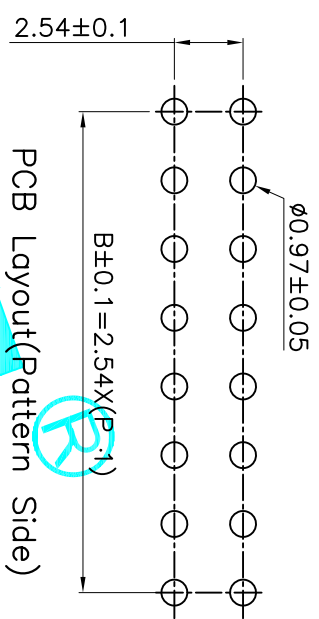

- NOTE:
1. Rating: 24V 25mA DC
 2. Contact Resistance: 50mΩ max
 3. Dielectric Strength: 500V AC/1Minute
 4. Operating Force: 1000gf Max
 5. Operating Life: 2,000 Cycles

Position(位数)	2P	3P	4P	5P	6P	7P	8P	9P	10P	12P
DIM.A(长径)	6.64	9.18	11.72	14.26	16.80	19.34	21.88	24.42	26.96	32.04
DIM.B(长径)	2.54	5.08	7.62	10.16	12.70	15.24	17.78	20.32	22.86	27.94

PART NO. 凸柄(P) DA-02RP DA-03RP DA-04RP DA-05RP DA-06RP DA-07RP DA-08RP DA-09RP DA-10RP DA-12RP
 盖子/红色(R) 凸柄(S) DA-02RS DA-03RS DA-04RS DA-05RS DA-06RS DA-07RS DA-08RS DA-09RS DA-10RS DA-12RS
 PART NO. 凸柄(P) DA-02BP DA-03BP DA-04BP DA-05BP DA-06BP DA-07BP DA-08BP DA-09BP DA-10BP DA-12BP
 盖子/蓝色(B) 短柄(S) DA-02BS DA-03BS DA-04BS DA-05BS DA-06BS DA-07BS DA-08BS DA-09BS DA-10BS DA-12BS

ECN NO.	REV.	DATE.	DESCRIPTION.	CHANGE.	CHECK.	APPRO.
	A		NEW			

APPROVALS		DATE
DRAWN	G.M.Chen	2015/6/26
CHECKED		
APPROVALS		

ITEM	PART NAME	QTY.	MATERIAL	FINISHING
⑤	Gum Water	X	Epikote	Black
④	Terminal	X	Phosphor bronze	Au Plating
③	Base	1	PBT	Black
②	Cover	1	PBT	Red/Blue
①	Keystoke	1	PBT	White

TOLERANCES ARE	±0.30	±0.20	±0.15	±0.10	±0.05	±0.02	±0.01
30°±0.1°	10°±0.1°	5°±0.1°	~5				

TITLE: DIP SWITCHES

PART NO. DA-XXXX

SCALE: 1:1

SHEET 1 OF 1

PROJ. 1

X-ON Electronics

Largest Supplier of Electrical and Electronic Components