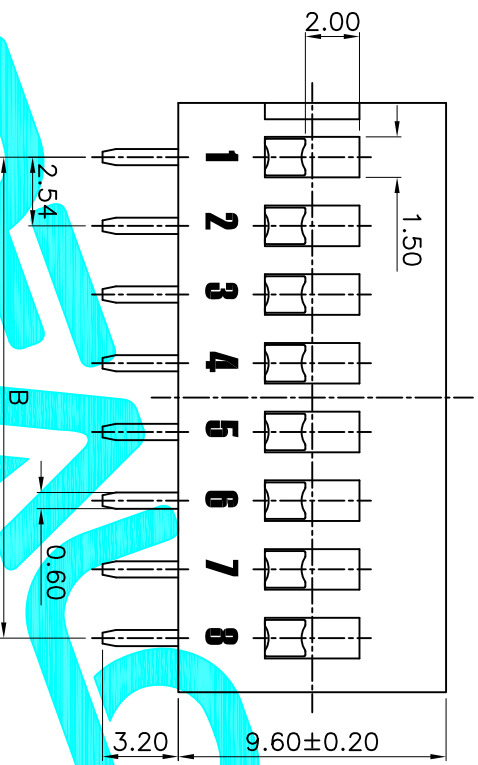

- NOTE:
1. Rating: 24V 25mA DC
 2. Contact Resistance: 50mΩ max
 3. Dielectric Strength: 500V AC/1Minute
 4. Operating Force: 1000gf Max
 5. Operating Life: 2,000 Cycles

Position(位数)	2P	3P	4P	5P	6P	7P	8P	9P	10P	12P
DIM.A(长径)	6.64	9.18	11.72	14.26	16.80	19.34	21.88	24.42	26.96	32.04
DIM.B(长径)	2.54	5.08	7.62	10.16	12.70	15.24	17.78	20.32	22.86	27.94

PART NO. 凸柄(P) DA-02RP DA-03RP DA-04RP DA-05RP DA-06RP DA-07RP DA-08RP DA-09RP DA-10RP DA-12RP
 盖子/红色(R) 凸柄(S) DA-02RS DA-03RS DA-04RS DA-05RS DA-06RS DA-07RS DA-08RS DA-09RS DA-10RS DA-12RS
 PART NO. 凸柄(P) DA-02BP DA-03BP DA-04BP DA-05BP DA-06BP DA-07BP DA-08BP DA-09BP DA-10BP DA-12BP
 盖子/蓝色(B) 短柄(S) DA-02BS DA-03BS DA-04BS DA-05BS DA-06BS DA-07BS DA-08BS DA-09BS DA-10BS DA-12BS

ECN NO.	REV.	DATE.	DESCRIPTION.	CHANGE.	CHECK.	APPRO.
	A		NEW			

APPROVALS		DATE
DRAWN	G.M.Chen	2015/6/26
CHECKED		
APPROVALS		

ITEM	PART NAME	QTY.	MATERIAL	FINISHING
⑤	Gum Water	X	Epikote	Black
④	Terminal	X	Phosphor bronze	Au Plating
③	Base	1	PBT	Black
②	Cover	1	PBT	Red/Blue
①	Keystoke	1	PBT	White

TOLERANCES ARE	±0.30	±0.20	±0.15	±0.10	±0.05	±0.02	±0.01
30°±0.1°	10°±0.1°	5°±0.1°	~5				

TITLE: DIP SWITCHES

PART NO. DA-XXXX

SCALE: 1:1

SHEET 1 OF 1

PROJ. 1

X-ON Electronics

Largest Supplier of Electrical and Electronic Components