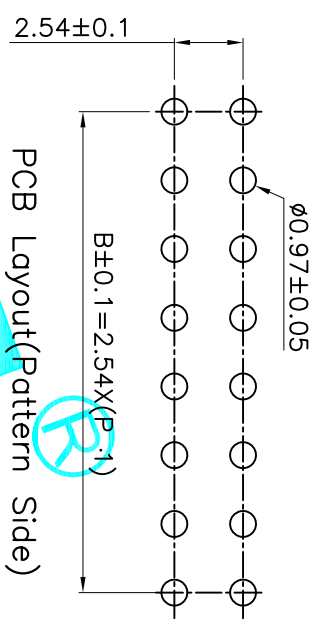

- NOTE:
1. Rating: 24V 25mA DC
 2. Contact Resistance: 50mΩ max
 3. Dielectric Strength: 500V AC/1Minute
 4. Operating Force: 1000gf Max
 5. Operating Life: 2,000 Cycles

Position(位数)	2P	3P	4P	5P	6P	7P	8P	9P	10P	12P
DIM.A(长径)	6.64	9.18	11.72	14.26	16.80	19.34	21.88	24.42	26.96	32.04
DIM.B(长径)	2.54	5.08	7.62	10.16	12.70	15.24	17.78	20.32	22.86	27.94

PART NO. 凸柄(P) DA-02RP DA-03RP DA-04RP DA-05RP DA-06RP DA-07RP DA-08RP DA-09RP DA-10RP DA-12RP
 盖子/红色(R) 凸柄(S) DA-02RS DA-03RS DA-04RS DA-05RS DA-06RS DA-07RS DA-08RS DA-09RS DA-10RS DA-12RS
 PART NO. 凸柄(P) DA-02BP DA-03BP DA-04BP DA-05BP DA-06BP DA-07BP DA-08BP DA-09BP DA-10BP DA-12BP
 盖子/蓝色(B) 短柄(S) DA-02BS DA-03BS DA-04BS DA-05BS DA-06BS DA-07BS DA-08BS DA-09BS DA-10BS DA-12BS

PART NO. DA-XXXX
 TITLE: DIP SWITCHES
 DRAWING NO. _____

DEALON 德之隆
 ELECTRONICS CO.,LTD

ITEM	PART NAME	QTY.	MATERIAL	FINISHING
⑤	Gum Water	X	Epikote	Black
④	Terminal	X	Phosphor bronze	Au Plating
③	Base	1	PBT	Black
②	Cover	1	PBT	Red/Blue
①	Keystoke	1	PBT	White