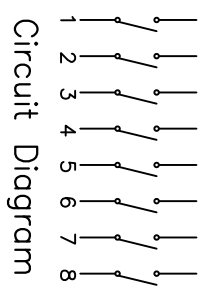

- NOTE:
1. Rating: 24V 25mA DC
 2. Contact Resistance: 50mΩ max
 3. Dielectric Strength: 500V AC/1Minute
 4. Operating Force: 1000gf Max
 5. Operating Life: 2,000 Cycles

Position(位数)	2P	3P	4P	5P	6P	7P	8P	9P	10P	12P
DIM.A(长径)	6.64	9.18	11.72	14.26	16.80	19.34	21.88	24.42	26.96	32.04
DIM.B(长径)	2.54	5.08	7.62	10.16	12.70	15.24	17.78	20.32	22.86	27.94

PART NO. 凸柄(P) DA-02RP DA-03RP DA-04RP DA-05RP DA-06RP DA-07RP DA-08RP DA-09RP DA-10RP DA-12RP
 盖子/红色(R) 凸柄(S) DA-02RS DA-03RS DA-04RS DA-05RS DA-06RS DA-07RS DA-08RS DA-09RS DA-10RS DA-12RS
 PART NO. 凸柄(P) DA-02BP DA-03BP DA-04BP DA-05BP DA-06BP DA-07BP DA-08BP DA-09BP DA-10BP DA-12BP
 盖子/蓝色(B) 短柄(S) DA-02BS DA-03BS DA-04BS DA-05BS DA-06BS DA-07BS DA-08BS DA-09BS DA-10BS DA-12BS