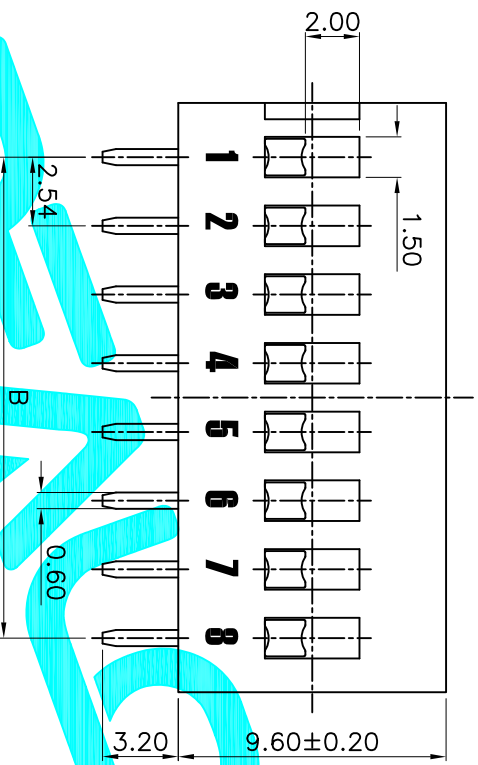

- NOTE:
1. Rating: 24V 25mA DC
 2. Contact Resistance: 50mΩ max
 3. Dielectric Strength: 500V AC/1Minute
 4. Operating Force: 1000gf Max
 5. Operating Life: 2,000 Cycles

Position(位数)	2P	3P	4P	5P	6P	7P	8P	9P	10P	12P
DIM.A(长径)	6.64	9.18	11.72	14.26	16.80	19.34	21.88	24.42	26.96	32.04
DIM.B(长径)	2.54	5.08	7.62	10.16	12.70	15.24	17.78	20.32	22.86	27.94

PART NO. 凸柄(P) DA-02RP DA-03RP DA-04RP DA-05RP DA-06RP DA-07RP DA-08RP DA-09RP DA-10RP DA-12RP
 盖子/红色(R) 凸柄(S) DA-02RS DA-03RS DA-04RS DA-05RS DA-06RS DA-07RS DA-08RS DA-09RS DA-10RS DA-12RS
 PART NO. 凸柄(P) DA-02BP DA-03BP DA-04BP DA-05BP DA-06BP DA-07BP DA-08BP DA-09BP DA-10BP DA-12BP
 盖子/蓝色(B) 短柄(S) DA-02BS DA-03BS DA-04BS DA-05BS DA-06BS DA-07BS DA-08BS DA-09BS DA-10BS DA-12BS

ECN NO.	REV.	DATE.	DESCRIPTION.	CHANGE.	CHECK.	APPRO.
	A		NEW			

APPROVALS

APPROVALS	DATE
DRAWN G.M.Chen	2015/6/26
CHECKED	
APPROVALS	

TOLERANCES ARE

30 ^{±0.15}	±0.30	ANGLE
10 ^{±0.10}	±0.20	
5 ^{±0.10}	±0.15	±2°

PART NO. DA-XXXX
 TITLE: DIP SWITCHES
 DRAWING NO. _____

DEALON 德之隆
 ELECTRONICS CO.,LTD

ITEM	PART NAME	QTY.	MATERIAL	FINISHING
⑤	Gum Water	X	Epikote	Black
④	Terminal	X	Phosphor bronze	Au Plating
③	Base	1	PBT	Black
②	Cover	1	PBT	Red/Blue
①	Keystoke	1	PBT	White