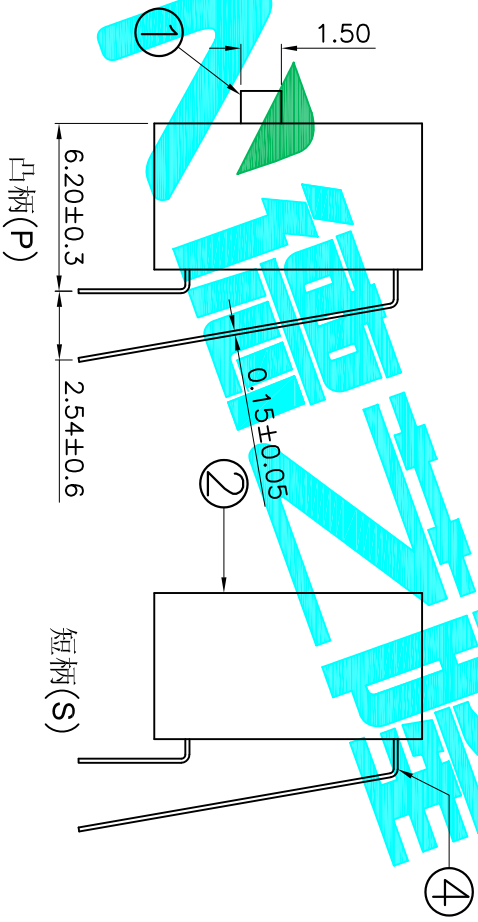

- NOTE:
1. Rating: 24V 25mA DC
 2. Contact Resistance: 50mΩ max
 3. Dielectric Strength: 500V AC/1Minute
 4. Operating Force: 1000gf Max
 5. Operating Life: 2,000 Cycles

Position(位数)	2P	3P	4P	5P	6P	7P	8P	9P	10P	12P
DIM.A(长径)	6.64	9.18	11.72	14.26	16.80	19.34	21.88	24.42	26.96	32.04
DIM.B(长径)	2.54	5.08	7.62	10.16	12.70	15.24	17.78	20.32	22.86	27.94

PART NO. 凸柄(P) DA-02RP DA-03RP DA-04RP DA-05RP DA-06RP DA-07RP DA-08RP DA-09RP DA-10RP DA-12RP
 盖子/红色(R) 凸柄(S) DA-02RS DA-03RS DA-04RS DA-05RS DA-06RS DA-07RS DA-08RS DA-09RS DA-10RS DA-12RS
 PART NO. 凸柄(P) DA-02BP DA-03BP DA-04BP DA-05BP DA-06BP DA-07BP DA-08BP DA-09BP DA-10BP DA-12BP
 盖子/蓝色(B) 短柄(S) DA-02BS DA-03BS DA-04BS DA-05BS DA-06BS DA-07BS DA-08BS DA-09BS DA-10BS DA-12BS

ECN NO.	REV.	DATE.	DESCRIPTION.	CHANGE.	CHECK.	APPRO.
	A		NEW			

APPROVALS

APPROVALS	DATE
DRAWN G.M.Chen	2015/6/26
CHECKED	
APPROVALS	

TOLERANCES ARE

30 ^{±0.15}	±0.30	ANGLE
10 ^{±0.10}	±0.20	
5 ^{±0.10}	±0.15	±2°

PART NO. DA-XXXX
 TITLE: DIP SWITCHES
 DRAWING NO. _____

DEALON 德之隆
 ELECTRONICS CO.,LTD

ITEM	PART NAME	QTY.	MATERIAL	FINISHING
⑤	Gum Water	X	Epikote	Black
④	Terminal	X	Phosphor bronze	Au Plating
③	Base	1	PBT	Black
②	Cover	1	PBT	Red/Blue
①	Keystoke	1	PBT	White