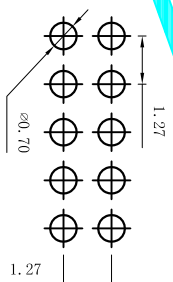

$A = 1.27 * \frac{DP}{2} \pm 0.4 \pm 0.3$
 $B = 1.27 * \frac{DP}{2} - 1.27 \pm 0.2$
Pin Number=4 ~ 100

Technical Data
Material:
Contact material: Phosphor bronze
Plating: Gold Flash
Insulator material: Black polyester UL94V-0
Standard: PA6T+30%G.F

Electrical:
Current rating: 1.0Amps/contact max.
Contact resistance: $\leq 20m\Omega$ /contact
Insulation resistance: $\geq 1000M\Omega$ at $V=1000V$
Withstanding voltage: 300V AC/minute
Mechanical:
Soldering temperature: $\leq 260C$, 10s max
UNSPECIFIED TOLERANCE: ± 0.20

PCB Layout