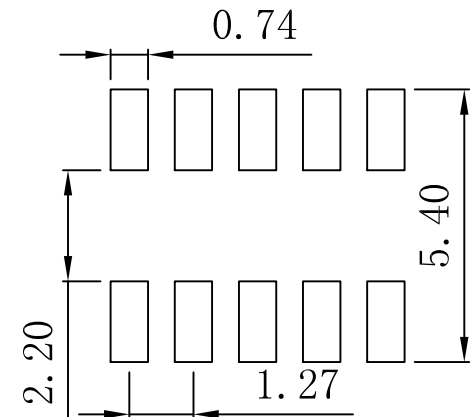

UNSPECIFIED TOLERANCE: ± 0.20

PCB Layout

$$A = 1.27 * \frac{nP}{2} + 0.4 \pm 0.35$$

$$B = 1.27 * \frac{nP}{2} - 1.27 \pm 0.2$$

Pin Number=2~100

APPROVALS		DATE	DEALON 德之隆® ELECTRONICS CO.,LTD	
DRAWN	G.M.Chen	2015/5/22	TITLE:	CONNECTOR
CHECKED			PART NO.	DW127S-22-XX-43
APPROVALS			UNIT: mm	SCALE: 1:1
TOLERANCES ARE		ANGLE	SHEET	1 OF 1
30~PL	± 0.30	$\pm 2'$	DRAWING NO.	PROJ:
10~30	± 0.20			
5~10	± 0.15			
~ 5	± 0.10			