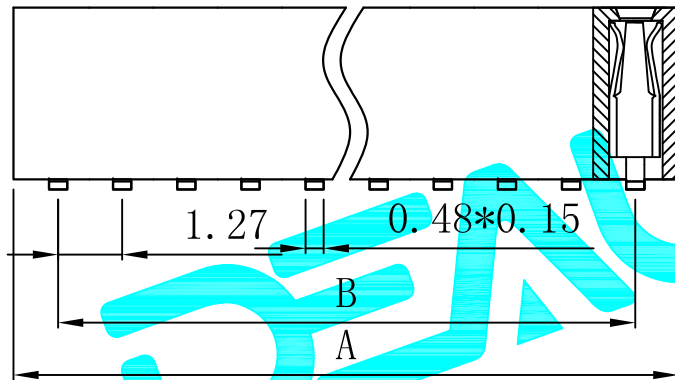

Current rating: 1.0Amps/contact max.

Contact resistance: $\leq 20m\Omega$ /contact

Insulation resistance: $\geq 1000M\Omega$ at $V=100V$

Withstanding voltage: 300V AC/minute

Mechanical:

Soldering temperature: +260°C, 4s max

UNSPECIFIED TOLERANCE: ± 0.20

PCB Layout

$$A = 1.27 * \frac{nP}{2} + 0.4 \pm 0.35$$

$$B = 1.27 * \frac{nP}{2} - 1.27 \pm 0.2$$

Pin Number=2~100

APPROVALS		DATE	DEALON 德之隆® ELECTRONICS CO.,LTD	
DRAWN	G.M.Chen	2015/5/22	TITLE:	CONNECTOR
CHECKED			PART NO.	DW127S-22-XX-43
APPROVALS			UNIT: mm	SCALE: 1:1
TOLERANCES ARE		ANGLE	SHEET	1 OF 1
30~PL	± 0.30	$\pm 2'$	DRAWING NO.	PROJ:
10~30	± 0.20			
5~10	± 0.15			
~ 5	± 0.10			