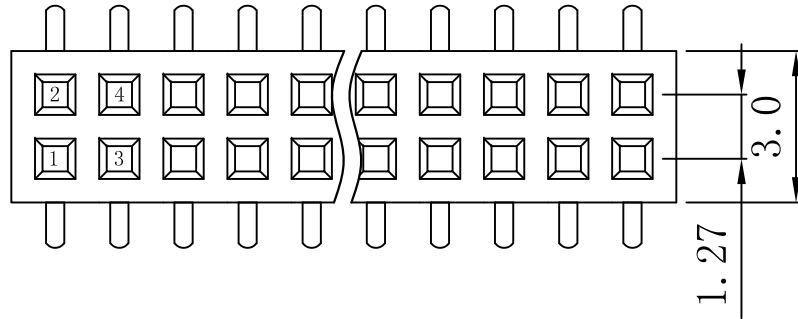

UNSPECIFIED TOLERANCE: ± 0.20

PCB Layout

$$A = 1.27 * \frac{nP}{2} + 0.4 \pm 0.35$$

$$B = 1.27 * \frac{nP}{2} - 1.27 \pm 0.2$$

Pin Number=2~100

APPROVALS		DATE	DEALON 德之隆® ELECTRONICS CO.,LTD	
DRAWN	G.M.Chen	2015/5/22	TITLE:	CONNECTOR
CHECKED			PART NO.	DW127S-22-XX-43
APPROVALS			UNIT: mm	SCALE: 1:1
TOLERANCES ARE		ANGLE	SHEET	1 OF 1
30~PL	± 0.30	$\pm 2'$	DRAWING NO.	PROJ:
10~30	± 0.20			
5~10	± 0.15			
~ 5	± 0.10			