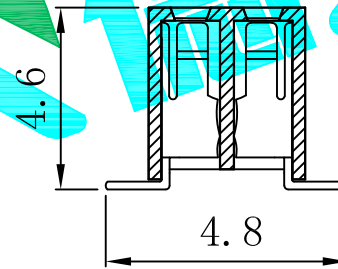

UNSPECIFIED TOLERANCE: ± 0.20

PCB Layout

$$A = 1.27 * \frac{nP}{2} + 0.4 \pm 0.35$$

$$B = 1.27 * \frac{nP}{2} - 1.27 \pm 0.2$$

Pin Number=2~100

APPROVALS		DATE	DEALON 德之隆® ELECTRONICS CO.,LTD	
DRAWN	G.M.Chen	2015/5/22	TITLE:	CONNECTOR
CHECKED			PART NO.	DW127S-22-XX-43
APPROVALS			UNIT: mm	SCALE: 1:1
TOLERANCES ARE		ANGLE	SHEET	1 OF 1
30~PL	± 0.30	$\pm 2'$	DRAWING NO.	PROJ:
10~30	± 0.20			
5~10	± 0.15			
~ 5	± 0.10			