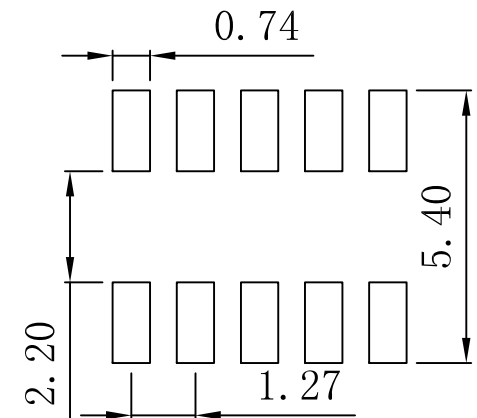

CAD FILE:

$$A = 1.27 * \frac{nP}{2} + 0.4 \pm 0.35$$

$$B = 1.27 * \frac{nP}{2} - 1.27 \pm 0.2$$

Pin Number=2~100

Technical Data

Material:

Contact material: Phosphor bronze

Plating: Gold Flash

Withstanding voltage: 300V AC/minute

Mechanical:

Soldering temperature: +260°C, 4s max

UNSPECIFIED TOLERANCE: ± 0.20

PCB Layout

APPROVALS		DATE	DEALON 德之隆® ELECTRONICS CO.,LTD	
DRAWN	G.M.Chen	2015/5/22	TITLE:	CONNECTOR
CHECKED			PART NO.	DW127S-22-XX-43
APPROVALS			UNIT: mm	SCALE: 1:1
TOLERANCES ARE		ANGLE	SHEET	1 OF 1
30~PL	± 0.30	$\pm 2'$	DRAWING NO.	PROJ:
10~30	± 0.20			
5~10	± 0.15			
~ 5	± 0.10			