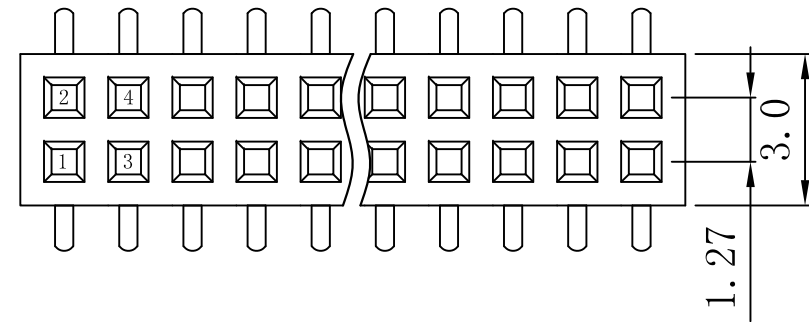

CAD FILE:

$$A = 1.27 * \frac{nP}{2} + 0.4 \pm 0.35$$

$$B = 1.27 * \frac{nP}{2} - 1.27 \pm 0.2$$

Pin Number=2~100

Technical Data

Material:

Contact material: Phosphor bronze

Plating: Gold Flash

Withstanding voltage: 300V AC/minute

Mechanical:

Soldering temperature: +260°C, 4s max

UNSPECIFIED TOLERANCE: ± 0.20

PCB Layout

APPROVALS		DATE	DEALON 德之隆® ELECTRONICS CO.,LTD	
DRAWN	G.M.Chen	2015/5/22	TITLE:	CONNECTOR
CHECKED			PART NO.	DW127S-22-XX-43
APPROVALS			UNIT: mm	SCALE: 1:1
TOLERANCES ARE		ANGLE	SHEET	1 OF 1
30~PL	± 0.30	$\pm 2'$	DRAWING NO.	PROJ:
10~30	± 0.20			
5~10	± 0.15			
~ 5	± 0.10			