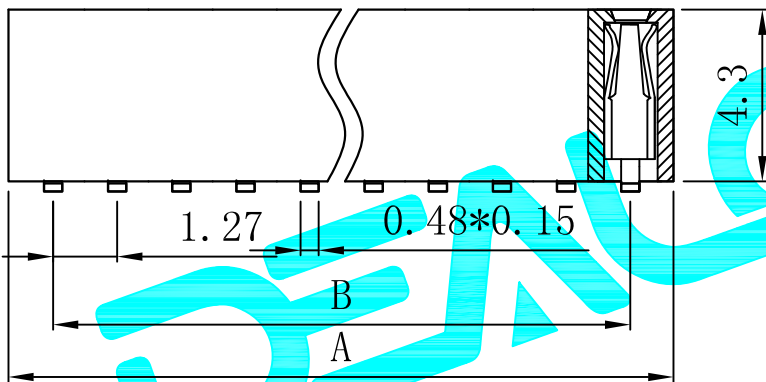

CAD FILE:

$$A = 1.27 * \frac{nP}{2} + 0.4 \pm 0.35$$

$$B = 1.27 * \frac{nP}{2} - 1.27 \pm 0.2$$

Pin Number=2~100

Technical Data

Material:

Contact material: Phosphor bronze

Plating: Gold Flash

Insulator material: Black polyester UL94V-0

Standard: PA6T+30%G.F

Electrical:

Current rating: 1.0Amps/contact max.

Contact resistance: $\leq 20m\Omega$ /contact

Insulation resistance: $\geq 1000M\Omega$ at $V=100V$

Withstanding voltage: 300V AC/minute

Mechanical:

Soldering temperature: +260°C, 4s max

UNSPECIFIED TOLERANCE: ± 0.20

PCB Layout

APPROVALS		DATE	DEALON 德之隆® ELECTRONICS CO.,LTD	
DRAWN	G.M.Chen	2015/5/22	TITLE:	CONNECTOR
CHECKED			PART NO.	DW127S-22-XX-43
APPROVALS			UNIT: mm	SCALE: 1:1
TOLERANCES ARE		ANGLE	SHEET	1 OF 1
30~PL	± 0.30	$\pm 2'$	DRAWING NO.	PROJ:
10~30	± 0.20			
5~10	± 0.15			
~ 5	± 0.10			