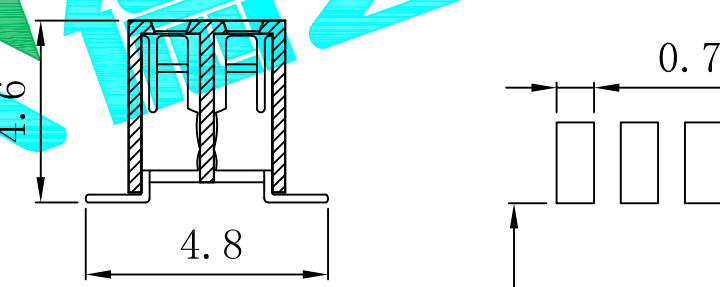

CAD FILE:

$$A = 1.27 * \frac{nP}{2} + 0.4 \pm 0.35$$

$$B = 1.27 * \frac{nP}{2} - 1.27 \pm 0.2$$

Pin Number=2~100

Technical Data

Material:

Contact material: Phosphor bronze

Plating: Gold Flash

Withstanding voltage: 300V AC/minute

Mechanical:

Soldering temperature: +260°C, 4s max

UNSPECIFIED TOLERANCE: ± 0.20

PCB Layout

APPROVALS		DATE	DEALON 德之隆® ELECTRONICS CO.,LTD	
DRAWN	G.M.Chen	2015/5/22	TITLE:	CONNECTOR
CHECKED			PART NO.	DW127S-22-XX-43
APPROVALS			UNIT: mm	SCALE: 1:1
TOLERANCES ARE		ANGLE	SHEET	1 OF 1
30~PL	± 0.30	$\pm 2'$	DRAWING NO.	PROJ:
10~30	± 0.20			
5~10	± 0.15			
~ 5	± 0.10			