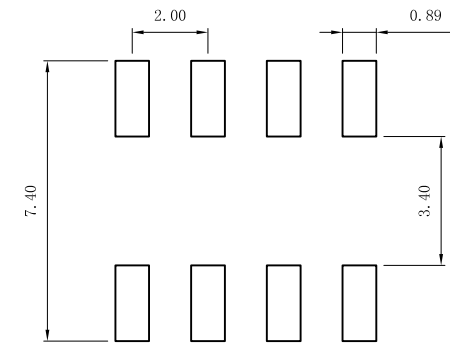

UNSPECIFIED TOLERANCE: ± 0.20

$$A = 2.0 * \frac{nP}{2} + 0.40 \pm 0.3$$

$$B = 2.0 * \frac{nP}{2} - 2.0 \pm 0.2$$

Pin Number=2~80

PCB Layout

APPROVALS		DATE	DEALON 德之隆® ELECTRONICS CO.,LTD		
DRAWN	G.M.Chen	2015/7/17	TITLE:	CONNECTOR	
CHECKED			PART NO.	DW200S-22-XX-43	
APPROVALS			UNIT: mm	SCALE: 1:1	SHEET 1 OF 1
TOLERANCES ARE		30~PL: ± 0.30	ANGLE		
		10~30: ± 0.20	$\pm 2'$		
		5~10: ± 0.15			
		~ 5: ± 0.10	DRAWING NO.	PROJ:	