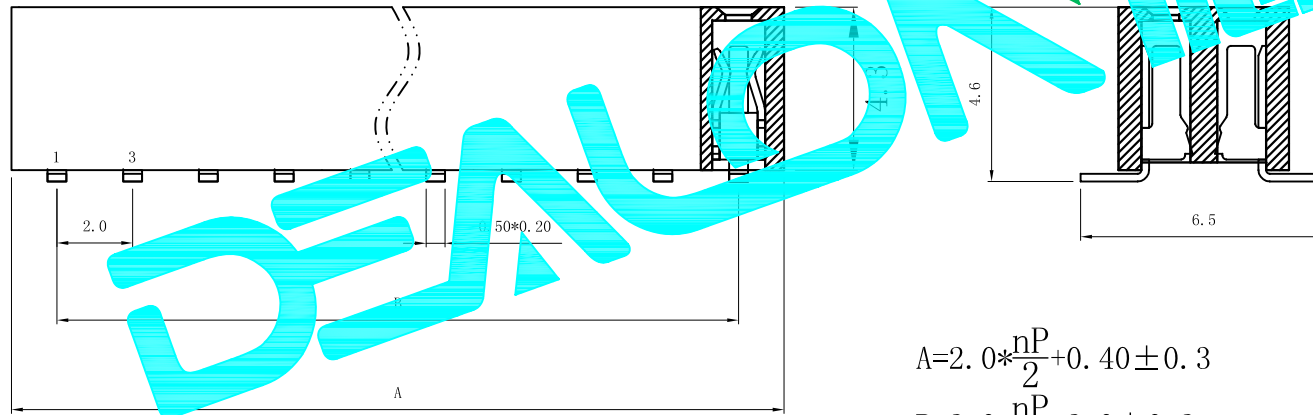

UNSPECIFIED TOLERANCE: ± 0.20

$$A = 2.0 * \frac{nP}{2} + 0.40 \pm 0.3$$

$$B = 2.0 * \frac{nP}{2} - 2.0 \pm 0.2$$

Pin Number=2~80

PCB Layout

APPROVALS		DATE	DEALON 德之隆® ELECTRONICS CO.,LTD		
DRAWN	G.M.Chen	2015/7/17	TITLE:	CONNECTOR	
CHECKED			PART NO.	DW200S-22-XX-43	
APPROVALS			UNIT: mm	SCALE: 1:1	SHEET 1 OF 1
TOLERANCES ARE		30~PL: ± 0.30	ANGLE		
		10~30: ± 0.20	$\pm 2'$		
		5~10: ± 0.15			
		~ 5: ± 0.10	DRAWING NO.	PROJ:	