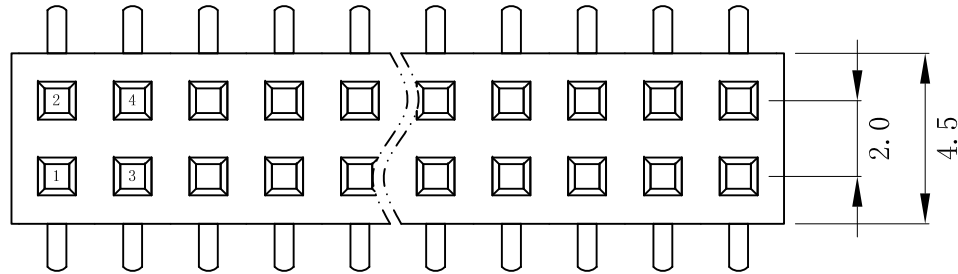

CAD FILE:

Technical Data

Material:

Contact material: Phosphor bronze

Plating: Gold Flash

Insulator material: Black polyester UL94V-0

Standard: PA6T+30%G. F

Electrical:

UNSPECIFIED TOLERANCE: ± 0.20

$$A = 2.0 * \frac{nP}{2} + 0.40 \pm 0.3$$

$$B = 2.0 * \frac{nP}{2} - 2.0 \pm 0.2$$

Pin Number=2~80

PCB Layout

APPROVALS		DATE	DEALON 德之隆® ELECTRONICS CO.,LTD		
DRAWN	G.M.Chen	2015/7/17	TITLE:	CONNECTOR	
CHECKED			PART NO.	DW200S-22-XX-43	
APPROVALS			UNIT: mm	SCALE: 1:1	SHEET 1 OF 1
TOLERANCES ARE		30~PL: ± 0.30	ANGLE		
		10~30: ± 0.20	$\pm 2'$		
		5~10: ± 0.15			
		~ 5: ± 0.10	DRAWING NO.	PROJ:	