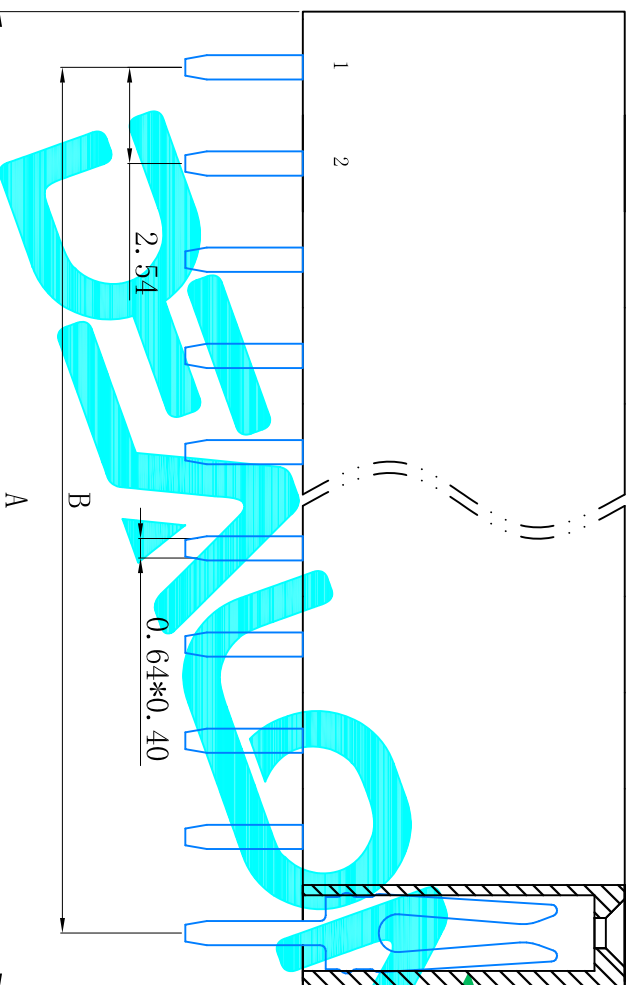

Technical Data
 Material:
 Contact material: Brass
 Plating: Gold Flash
 Insulator material: Black polyester UL94V-0
 Standard: PBT+30%G.F

Electrical:
 Current rating: 3Amps/contact max.
 Contact resistance: $\leq 20m\Omega$ /contact
 Insulation resistance: $\geq 1000M\Omega$ at V=100V
 Withstanding voltage: 550V AC/minute

Mechanical:
 Soldering temperature: $+220^{\circ}C$, 4s max
 UNSPECIFIED TOLERANCE: ± 0.20

PCB Layout

A=2.54* n_P +0.40 \pm 0.35
 B=2.54* n_P -2.54 \pm 0.20
 Pin Number=1~40

APPROVALS		DATE	DRAWING NO.		SHEET 1 OF 1
DRAWN	G.M.Chen	2015/7/17	EVALON 德之隆® ELECTRONICS CO.,LTD		
CHECKED			TITLE: CONNECTOR		
APPROVALS			PART NO.	DW254R-11-XX-85	
TOLERANCES ARE			UNIT: mm	SCALE: 1:1	PROJ.
30 \pm 0.15	\pm 0.30	ANGLE			
10 \pm 0.10	\pm 0.20	$\pm 2^{\circ}$			
5 \pm 0.10	\pm 0.15				
ECN NO.	REV.	DATE.	DESCRIPTION.	CHANGE.	CHECK.
	A		NEW		