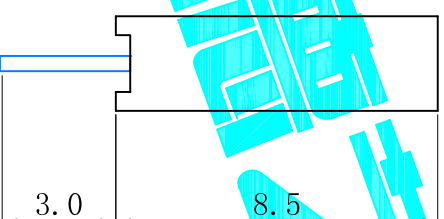

Technical Data
 Material:
 Contact material: Brass
 Plating: Gold Flash
 Insulator material: Black polyester UL94V-0
 Standard: PBT+30%G.F

Electrical:
 Current rating: 3Amps/contact max.
 Contact resistance: $\leq 20m\Omega$ /contact
 Insulation resistance: $\geq 1000M\Omega$ at V=100V
 Withstanding voltage: 550V AC/minute

Mechanical:
 Soldering temperature: $+220^{\circ}C$, 4s max
 UNSPECIFIED TOLERANCE: ± 0.20

PCB Layout

A=2.54* n_P +0.40 \pm 0.35
 B=2.54* n_P -2.54 \pm 0.20
 Pin Number=1~40

APPROVALS		DATE	DRAWING NO.		SHEET 1 OF 1
DRAWN	G.M.Chen	2015/7/17	EVALON 德之隆® ELECTRONICS CO.,LTD		
CHECKED			TITLE: CONNECTOR		
APPROVALS			PART NO.	DW254R-11-XX-85	
TOLERANCES ARE			UNIT: mm	SCALE: 1:1	PROJ.
30 \pm 0.15	\pm 0.30	ANGLE			
10 \pm 0.10	\pm 0.20	$\pm 2^{\circ}$			
5 \pm 0.10	\pm 0.15				
ECN NO.	REV.	DATE.	DESCRIPTION.	CHANGE.	CHECK.
	A		NEW		