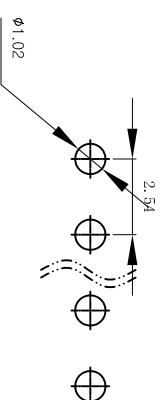

Technical Data
 Material:
 Contact material: Brass
 Plating: Gold Flash
 Insulator material: Black polyester UL94V-0
 Standard: PBT+30%G.F

Electrical:
 Current rating: 3Amps/contact max.
 Contact resistance: $\leq 20m\Omega$ /contact
 Insulation resistance: $\geq 1000M\Omega$ at V=100V
 Withstanding voltage: 550V AC/minute

Mechanical:
 Soldering temperature: $+220^{\circ}C$, 4s max
 UNSPECIFIED TOLERANCE: ± 0.20

PCB Layout

A=2.54* n_P +0.40 \pm 0.35
 B=2.54* n_P -2.54 \pm 0.20
 Pin Number=1~40

APPROVALS		DATE	DRAWING NO.		SHEET 1 OF 1
DRAWN	G.M.Chen	2015/7/17	EVALON 德之隆® ELECTRONICS CO.,LTD		
CHECKED			TITLE: CONNECTOR		
APPROVALS			PART NO.	DW254R-11-XX-85	
TOLERANCES ARE			UNIT: mm	SCALE: 1:1	PROJ.
30 \pm 0.15	\pm 0.30	ANGLE			
10 \pm 0.10	\pm 0.20	$\pm 2^{\circ}$			
5 \pm 0.10	\pm 0.15				
ECN NO.	REV.	DATE.	DESCRIPTION.	CHANGE.	CHECK.
	A		NEW		