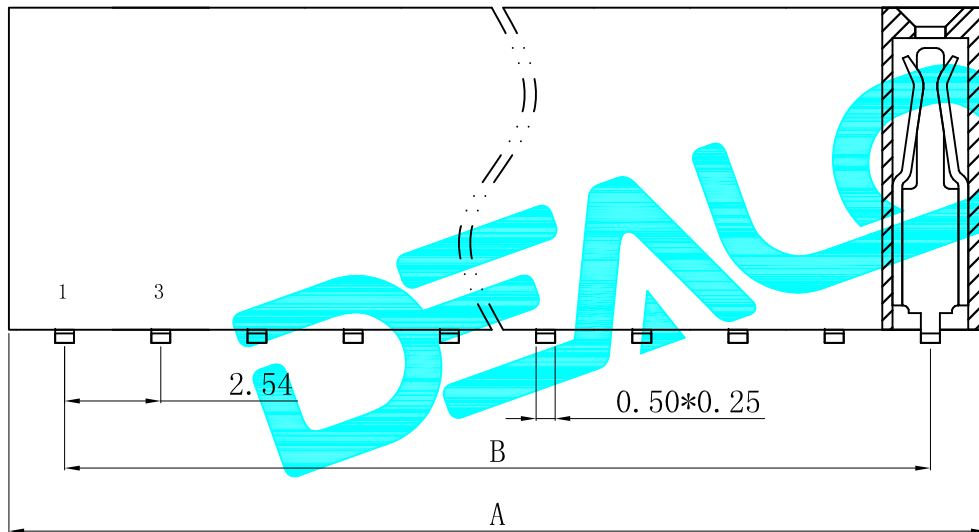

UNSPECIFIED TOLERANCE: ± 0.20

PCB Layout

$$A = 2.54 * \frac{nP}{2} + 0.40 \pm 0.35$$

$$B = 2.54 * \frac{nP}{2} - 2.54 \pm 0.20$$

Pin Number=2~80

APPROVALS		DATE	DEALON 德之隆® ELECTRONICS CO.,LTD		
DRAWN	G.M.Chen	2015/7/17	TITLE:	CONNECTOR	
CHECKED			PART NO.	DW254S-22-XX-85	
APPROVALS			UNIT: mm	SCALE: 1:1	SHEET 1 OF 1
TOLERANCES ARE		30~PL: ± 0.30	ANGLE		
		10~30 ± 0.20			
		5~10 ± 0.15	$\pm 2'$	DRAWING NO.	
		~ 5 ± 0.10		PROJ:	