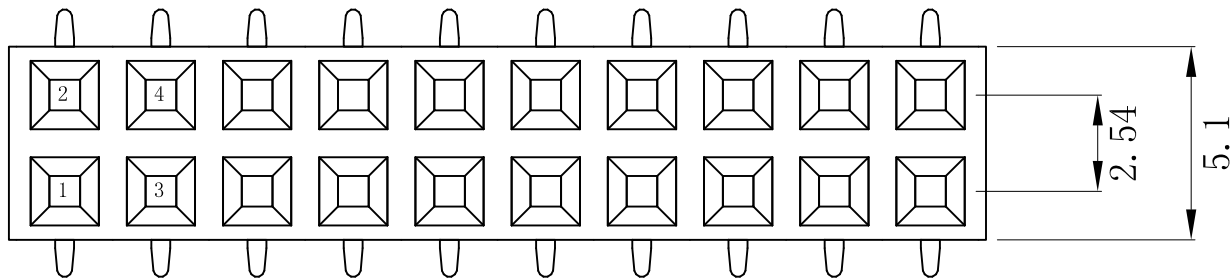

CAD FILE:

Technical Data

Material:

Contact material: Brass

Plating: Gold Flash

Insulator material: Black polyester UL94V-0

Standard: PA6T+30%G.F

Electrical:

UNSPECIFIED TOLERANCE: ± 0.20

PCB Layout

$$A = 2.54 * \frac{nP}{2} + 0.40 \pm 0.35$$

$$B = 2.54 * \frac{nP}{2} - 2.54 \pm 0.20$$

Pin Number=2~80

APPROVALS		DATE	DEALON 德之隆® ELECTRONICS CO.,LTD		
DRAWN	G.M.Chen	2015/7/17	TITLE:	CONNECTOR	
CHECKED			PART NO.	DW254S-22-XX-85	
APPROVALS			UNIT: mm	SCALE: 1:1	SHEET 1 OF 1
TOLERANCES ARE		30~PL: ± 0.30	ANGLE		
		10~30 ± 0.20			
		5~10 ± 0.15	$\pm 2'$	DRAWING NO.	
		~ 5 ± 0.10		PROJ:	