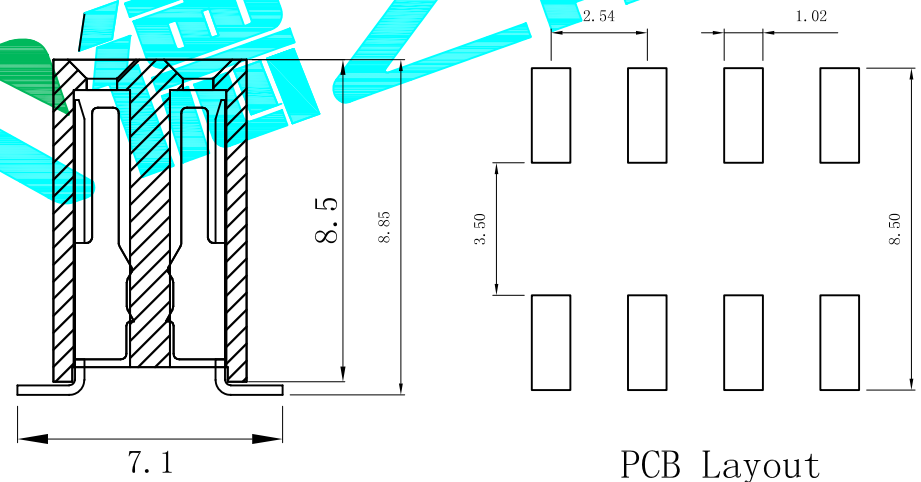

UNSPECIFIED TOLERANCE: ± 0.20

PCB Layout

$$A = 2.54 * \frac{nP}{2} + 0.40 \pm 0.35$$

$$B = 2.54 * \frac{nP}{2} - 2.54 \pm 0.20$$

Pin Number=2~80

APPROVALS		DATE	DEALON 德之隆® ELECTRONICS CO.,LTD		
DRAWN	G.M.Chen	2015/7/17	TITLE:	CONNECTOR	
CHECKED			PART NO.	DW254S-22-XX-85	
APPROVALS			UNIT: mm	SCALE: 1:1	SHEET 1 OF 1
TOLERANCES ARE		30~PL: ± 0.30	ANGLE		
		10~30 ± 0.20			
		5~10 ± 0.15	$\pm 2'$	DRAWING NO.	
		~ 5 ± 0.10		PROJ:	