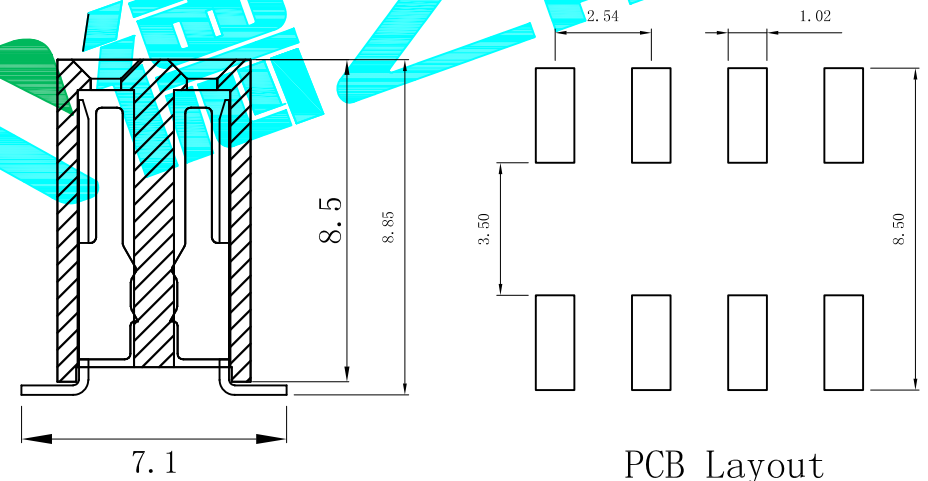

UNSPECIFIED TOLERANCE: ± 0.20

PCB Layout

$$A = 2.54 * \frac{nP}{2} + 0.40 \pm 0.35$$

$$B = 2.54 * \frac{nP}{2} - 2.54 \pm 0.20$$

Pin Number=2~80

APPROVALS		DATE	DEALON 德之隆® ELECTRONICS CO.,LTD		
DRAWN	G.M.Chen	2015/7/17	TITLE:	CONNECTOR	
CHECKED			PART NO.	DW254S-22-XX-85	
APPROVALS			UNIT: mm	SCALE: 1:1	SHEET 1 OF 1
TOLERANCES ARE		30~PL: ± 0.30	ANGLE	DRAWING NO.	PROJ:
		10~30 ± 0.20			
		5~10 ± 0.15			
		~ 5 ± 0.10			