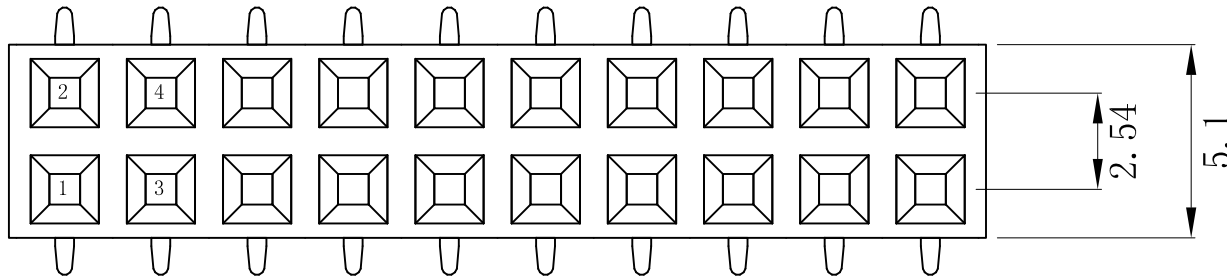

CAD FILE:

Technical Data

Material:

Contact material: Brass

Plating: Gold Flash

Insulator material: Black polyester UL94V-0

Standard: PA6T+30%G.F

Electrical:

UNSPECIFIED TOLERANCE: ± 0.20

PCB Layout

$$A = 2.54 * \frac{nP}{2} + 0.40 \pm 0.35$$

$$B = 2.54 * \frac{nP}{2} - 2.54 \pm 0.20$$

Pin Number=2~80

APPROVALS		DATE	DEALON 德之隆® ELECTRONICS CO.,LTD		
DRAWN	G.M.Chen	2015/7/17	TITLE:	CONNECTOR	
CHECKED			PART NO.	DW254S-22-XX-85	
APPROVALS			UNIT: mm	SCALE: 1:1	SHEET 1 OF 1
TOLERANCES ARE		30~PL: ± 0.30	ANGLE	DRAWING NO.	PROJ:
		10~30 ± 0.20			
		5~10 ± 0.15			
		~ 5 ± 0.10			