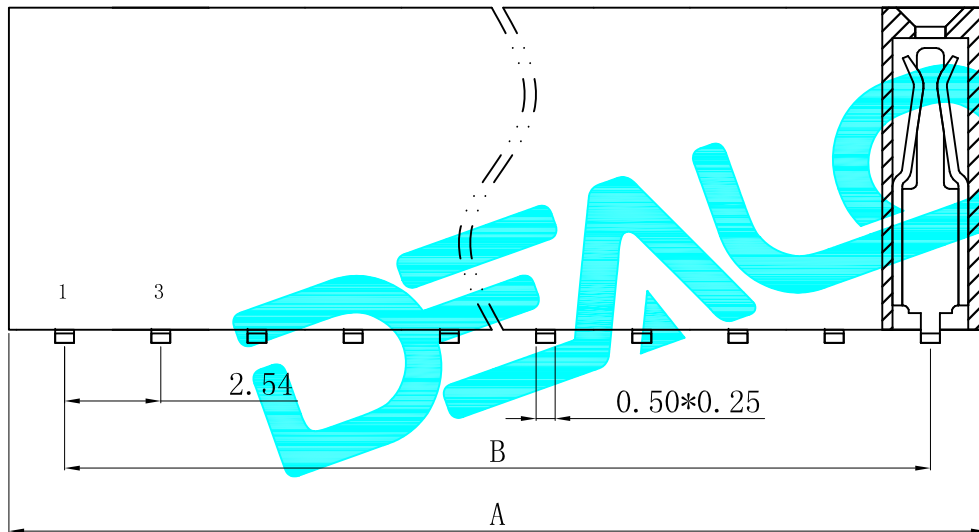

UNSPECIFIED TOLERANCE: ± 0.20

PCB Layout

$$A = 2.54 * \frac{nP}{2} + 0.40 \pm 0.35$$

$$B = 2.54 * \frac{nP}{2} - 2.54 \pm 0.20$$

Pin Number=2~80

APPROVALS		DATE	DEALON 德之隆® ELECTRONICS CO.,LTD		
DRAWN	G.M.Chen	2015/7/17	TITLE:	CONNECTOR	
CHECKED			PART NO.	DW254S-22-XX-85	
APPROVALS			UNIT: mm	SCALE: 1:1	SHEET 1 OF 1
TOLERANCES ARE		30~PL: ± 0.30	ANGLE	DRAWING NO.	PROJ:
		10~30 ± 0.20			
		5~10 ± 0.15			
		~ 5 ± 0.10			