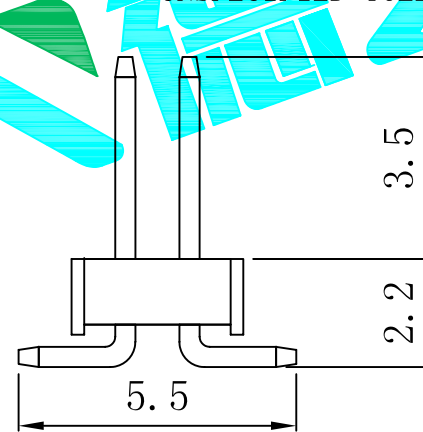

CAD FILE:

$$A = 1.27 * \frac{nP}{2} \pm 0.40$$

$$B = 1.27 * \frac{nP}{2} - 1.27 \pm 0.20$$

Technical Data

Material:

Contact material: Brass

Plating: Gold Flash

Insulator material: Black polyester UL94V-0

Mechanical:

Soldering temperature: +260°C, 4s max

UNSPECIFIED TOLERANCE: ± 0.20

PCB Layout

APPROVALS		DATE	DEALON 德之隆® ELECTRONICS CO.,LTD			
DRAWN	G.M.Chen	2015/5/22	TITLE:	CONNECTOR		
CHECKED			PART NO.	DZ127S-22-XX-55		
APPROVALS			UNIT: mm	SCALE: 1:1	SHEET 1 OF 1	
TOLERANCES ARE		ANGLE	DRAWING NO.	PROJ:		
30~PL	± 0.30					
10~30	± 0.20					
5~10	± 0.15	$\pm 2'$				
~ 5	± 0.10					