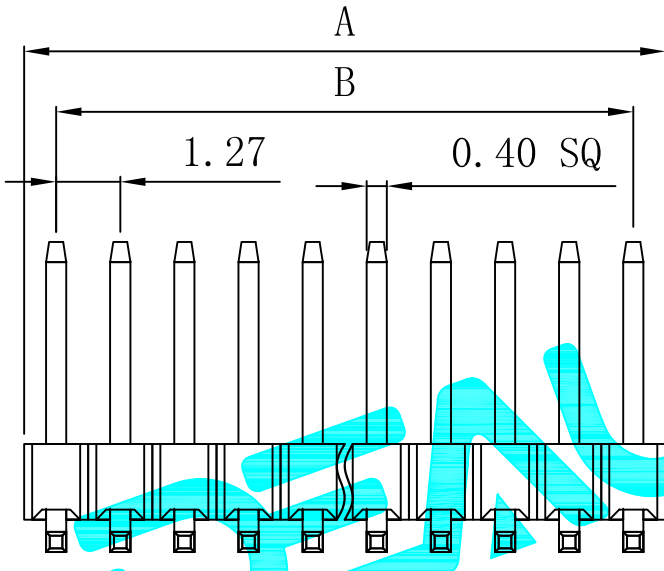

CAD FILE:

$$A = 1.27 * \frac{nP}{2} \pm 0.40$$

$$B = 1.27 * \frac{nP}{2} - 1.27 \pm 0.20$$

Technical Data

Material:

Contact material: Brass

Plating: Gold Flash

Insulator material: Black polyester UL94V-0

Standard: PA6T+30%G.F

Electrical:

Current rating: 1.0Amps/contact max.

Contact resistance: $\leq 20m\Omega$ /contact

Insulation resistance: $\geq 1000M\Omega$ at V=100V

Withstanding voltage: 300V AC/minute

Mechanical:

Soldering temperature: +260°C, 4s max

UNSPECIFIED TOLERANCE: ± 0.20

PCB Layout

APPROVALS		DATE	DEALON 德之隆® ELECTRONICS CO.,LTD			
DRAWN	G.M.Chen	2015/5/22	TITLE:	CONNECTOR		
CHECKED			PART NO.	DZ127S-22-XX-55		
APPROVALS			UNIT: mm	SCALE: 1:1	SHEET 1 OF 1	
TOLERANCES ARE		ANGLE	DRAWING NO.	PROJ:		
30~PL	± 0.30					
10~30	± 0.20					
5~10	± 0.15	$\pm 2'$				
~ 5	± 0.10					