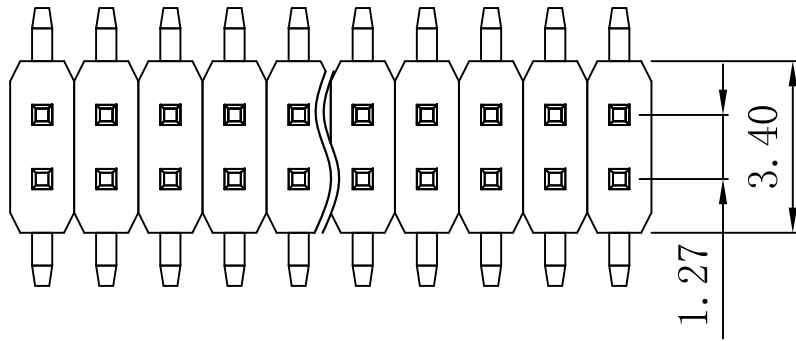

CAD FILE:

$$A = 1.27 * \frac{nP}{2} \pm 0.40$$

$$B = 1.27 * \frac{nP}{2} - 1.27 \pm 0.20$$

Technical Data

Material:

Contact material: Brass

Plating: Gold Flash

Insulator material: Black polyester UL94V-0

Mechanical:

Soldering temperature: +260°C, 4s max

UNSPECIFIED TOLERANCE: ± 0.20

PCB Layout

APPROVALS		DATE	DEALON 德之隆® ELECTRONICS CO.,LTD			
DRAWN	G.M.Chen	2015/5/22	TITLE:	CONNECTOR		
CHECKED			PART NO.	DZ127S-22-XX-55		
APPROVALS			UNIT: mm	SCALE: 1:1	SHEET 1 OF 1	
TOLERANCES ARE		ANGLE	DRAWING NO.	PROJ:		
30~PL	± 0.30					
10~30	± 0.20					
5~10	± 0.15	$\pm 2'$				
~ 5	± 0.10					