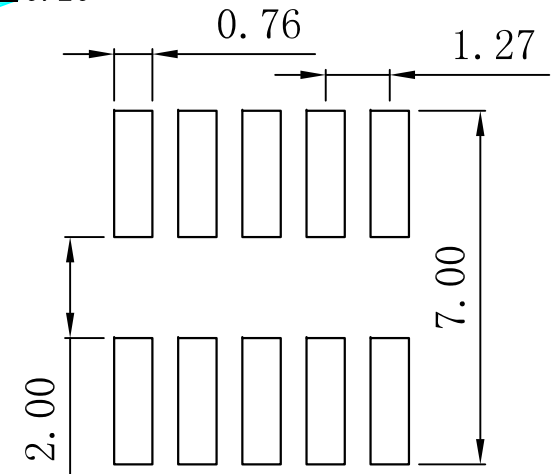

CAD FILE:

$$A = 1.27 * \frac{nP}{2} \pm 0.40$$

$$B = 1.27 * \frac{nP}{2} - 1.27 \pm 0.20$$

Technical Data

Material:

Contact material: Brass

Plating: Gold Flash

Insulator material: Black polyester UL94V-0

Mechanical:

Soldering temperature: +260°C, 4s max

UNSPECIFIED TOLERANCE: ± 0.20

PCB Layout

APPROVALS		DATE	DEALON 德之隆® ELECTRONICS CO.,LTD			
DRAWN	G.M.Chen	2015/5/22	TITLE:	CONNECTOR		
CHECKED			PART NO.	DZ127S-22-XX-55		
APPROVALS			UNIT: mm	SCALE: 1:1	SHEET 1 OF 1	
TOLERANCES ARE		ANGLE	DRAWING NO.	PROJ:		
30~PL	± 0.30					
10~30	± 0.20					
5~10	± 0.15	$\pm 2'$				
~ 5	± 0.10					