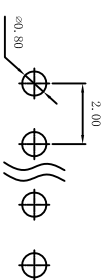

Technical Data  
 Material: Brass  
 Contact material: Brass  
 Plating: Gold Flash  
 Insulator material: Black polyester UL94V-0  
 Standard: PBT+30%G. F

Electrical:  
 Current rating: 1.5Amps/contact max.  
 Contact resistance:  $\leq 20m\Omega$ /contact  
 Insulation resistance:  $\geq 1000M\Omega$  at V=100V  
 Withstanding voltage: 450V AC/minute  
 Mechanical:  
 Soldering temperature: +220°C, 4s max  
 UNSPECIFIED TOLERANCE:  $\pm 0.20$

PCB Layout

A=2.0\* $\pi$ P $\pm$ 0.40  
 B=2.0\* $\pi$ P-2.0 $\pm$ 0.20  
 Pin Number=1~40

APPROVALS		DATE	DEALON 德之隆® ELECTRONICS CO.,LTD				
DRAWN	G.M.Chen	2015/7/17	CONNECTOR				
CHECKED							
APPROVALS							
TOLERANCES ARE		30 $\pm$ 0.15 10 $\pm$ 0.10 5 $\pm$ 0.13	$\pm 0.30$ $\pm 0.20$ $\pm 0.15$	ANGLE $\pm 2^\circ$	PART NO. DZ200R-11-XX-39	SCALE: 1:1	SHEET 1 OF 1
ECN NO.	REV.	DATE.	DESCRIPTION.	CHANGE.	CHECK.	APPRO.	PROJ.
	A		NEW				