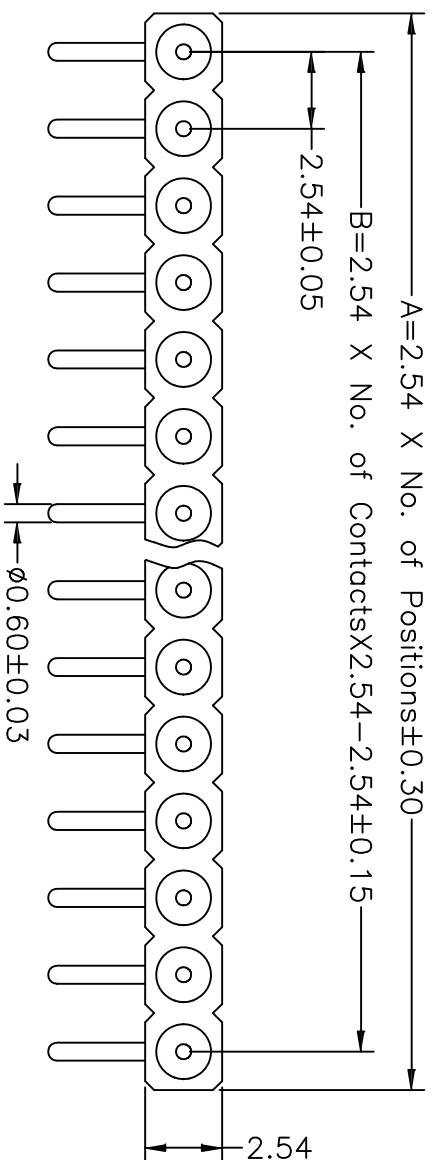

Technical Data

Material:

Pin(outer sleeve): Brass,machined CuZn38Pb2

Plating(outer sleeve):

Tin plated:2um/80u"Ni, 5um/200u"Sn

Gold Plated:2um/80u"Ni,Full gold

Insulator(black): Glass filled thermoplastic polyester

UL94V-0

Electrical:

Current rating: 3Amps/contact max.

Contact resistance: $\leq 4m\Omega$ /contact

Insulation resistance: $\geq 1000M\Omega$ at V=100V

Operating voltage: 60VAC/DC

Mechanical:

Operating temperatures: Gold Plated:-55°C to+125°C

Tin plated:-40°C to+105°C

APPROVALS		DATE	TITLE:												
DRAWN	G.M.Chen	2015/7/17	Connector												
CHECKED															
APPROVALS															
PART NO. MZ254W-11-XX-12															
UNIT: mm															
SCALE: 1:1															
SHEET 1 OF 1															
DRAWING NO.															
PROJ.															
<p style="text-align: center;">DEALON 德之隆 ELECTRONICS CO.,LTD</p>															
ECN NO.	REV.	DATE.	DESCRIPTION.	CHANGE.	CHECK.	APPRO.									
	A		NEW												
<p style="text-align: center;">TOLERANCES ARE</p> <table border="1"> <tr> <td>30^{±0.15}</td> <td>±0.30</td> <td>ANGLE</td> </tr> <tr> <td>10^{±0.10}</td> <td>±0.20</td> <td></td> </tr> <tr> <td>5^{±0.10}</td> <td>±0.15</td> <td>±2°</td> </tr> </table>							30 ^{±0.15}	±0.30	ANGLE	10 ^{±0.10}	±0.20		5 ^{±0.10}	±0.15	±2°
30 ^{±0.15}	±0.30	ANGLE													
10 ^{±0.10}	±0.20														
5 ^{±0.10}	±0.15	±2°													