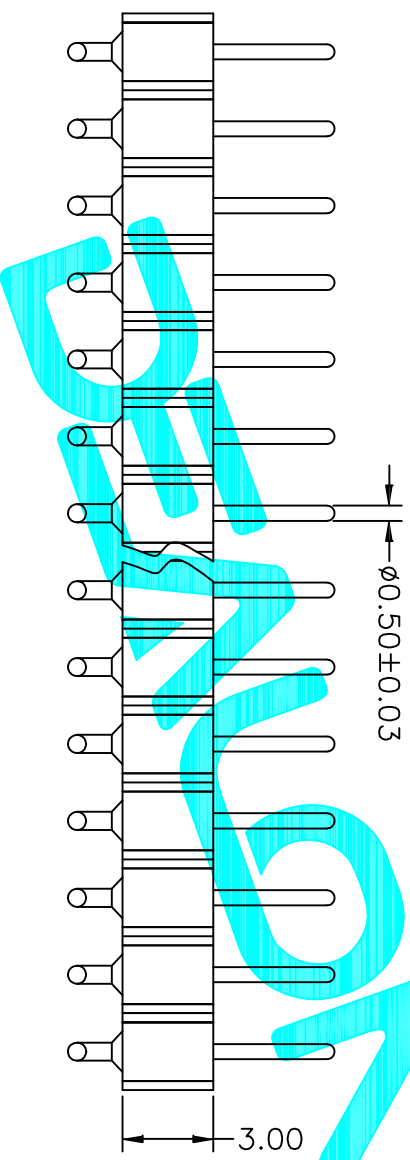

Technical Data

Material:

Pin(outer sleeve): Brass,machined CuZn38Pb2

Plating(outer sleeve):

Tin plated:2um/80u"Ni, 5um/200u"Sn

Gold Plated:2um/80u"Ni,Full gold

Insulator(black): Glass filled thermoplastic polyester

UL94V-0

Electrical:

Current rating: 3Amps/contact max.

Contact resistance: $\leq 4m\Omega$ /contact

Insulation resistance: $\geq 1000M\Omega$ at V=100V

Operating voltage: 60VAC/DC

Mechanical:

Operating temperatures: Gold Plated:-55°C to+125°C

Tin plated:-40°C to+105°C

APPROVALS		DATE	TITLE:												
DRAWN	G.M.Chen	2015/7/17	Connector												
CHECKED															
APPROVALS															
PART NO. MZ254W-11-XX-12															
UNIT: mm															
SCALE: 1:1															
SHEET 1 OF 1															
DRAWING NO.															
PROJ.															
<p style="text-align: center;">DEALON 德之隆 ELECTRONICS CO.,LTD</p>															
ECN NO.	REV.	DATE.	DESCRIPTION.	CHANGE.	CHECK.	APPRO.									
	A		NEW												
<p style="text-align: center;">TOLERANCES ARE</p> <table border="1"> <tr> <td>30^{±0.15}</td> <td>±0.30</td> <td>ANGLE</td> </tr> <tr> <td>10^{±0.10}</td> <td>±0.20</td> <td></td> </tr> <tr> <td>5^{±0.10}</td> <td>±0.15</td> <td>±2°</td> </tr> </table>							30 ^{±0.15}	±0.30	ANGLE	10 ^{±0.10}	±0.20		5 ^{±0.10}	±0.15	±2°
30 ^{±0.15}	±0.30	ANGLE													
10 ^{±0.10}	±0.20														
5 ^{±0.10}	±0.15	±2°													

X-ON Electronics

Largest Supplier of Electrical and Electronic Components

Click to view similar products for [Headers & Wire Housings](#) category:

Click to view products by [DEALON](#) manufacturer:

Other Similar products are found below :