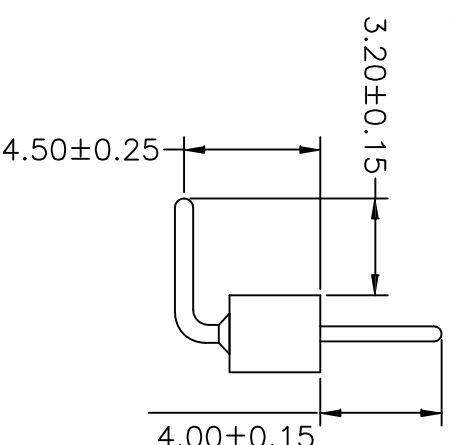

Technical Data

Material:

Pin(outer sleeve): Brass,machined CuZn38Pb2

Plating(outer sleeve):

Tin plated:2um/80u"Ni, 5um/200u"Sn

Gold Plated:2um/80u"Ni,Full gold

Insulator(black): Glass filled thermoplastic polyester

UL94V-0

Electrical:

Current rating: 3Amps/contact max.

Contact resistance: $\leq 4m\Omega$ /contact

Insulation resistance: $\geq 1000M\Omega$ at V=100V

Operating voltage: 60VAC/DC

Mechanical:

Operating temperatures: Gold Plated:-55°C to+125°C

Tin plated:-40°C to+105°C

APPROVALS		DATE	TITLE:												
DRAWN	G.M.Chen	2015/7/17	Connector												
CHECKED															
APPROVALS															
PART NO. MZ254W-11-XX-12															
UNIT: mm															
SCALE: 1:1															
SHEET 1 OF 1															
DRAWING NO.															
PROJ.															
<p style="text-align: center;">DEALON 德之隆 ELECTRONICS CO.,LTD</p>															
ECN NO.	REV.	DATE.	DESCRIPTION.	CHANGE.	CHECK.	APPRO.									
	A		NEW												
<p style="text-align: center;">TOLERANCES ARE</p> <table border="1"> <tr> <td>30^{±0.15}</td> <td>±0.30</td> <td>ANGLE</td> </tr> <tr> <td>10^{±0.10}</td> <td>±0.20</td> <td></td> </tr> <tr> <td>5^{±0.10}</td> <td>±0.15</td> <td>±2°</td> </tr> </table>							30 ^{±0.15}	±0.30	ANGLE	10 ^{±0.10}	±0.20		5 ^{±0.10}	±0.15	±2°
30 ^{±0.15}	±0.30	ANGLE													
10 ^{±0.10}	±0.20														
5 ^{±0.10}	±0.15	±2°													