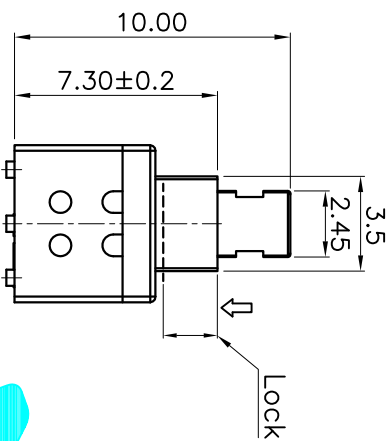

ECN NO.	REV.	DATE.	DESCRIPTION.	CHANGE.	CHECK.	APPRO.
	A		NEW			

ITEM	PART NAME	QTY.	MATERIAL	FINISHING
⑦	Contact	2	Phosphor bronze	Plating silver
⑥	Terminal	6	Brass strip	Plating silver
⑤	Spring	1	SUS	Natural
④	Base	1	Nylon	Gray
③	Crochet Needle	1	SUS	Natural
②	Cover	1	POM	Black
①	Knob	1	POM	White

APPROVALS		DATE	TITLE:	
DRAWN	G.M.Chen	2015/4/16	PUSH SWITCH	
CHECKED			PART NO. PB-22E62	
APPROVALS			SCALE: 1:1	
TOLERANCES ARE			SHEET 1 OF 1	
30^{±0.1}	±0.30	ANGLE	PROJ.	
10^{±0.10}	±0.20			
5^{±0.10}	±0.15	±2°		
~ 5	±0.10			

DRAWN		DATE		TITLE:	
G.M.Chen		2015/4/16		PUSH SWITCH	
CHECKED				PART NO. PB-22E62	
APPROVALS				SCALE: 1:1	
TOLERANCES ARE			SHEET 1 OF 1		
30^{±0.1}	±0.30	ANGLE	PROJ.		
10^{±0.10}	±0.20				
5^{±0.10}	±0.15	±2°			
~ 5	±0.10				

ECN NO.	REV.	DATE.	DESCRIPTION.	CHANGE.	CHECK.	APPRO.
	A		NEW