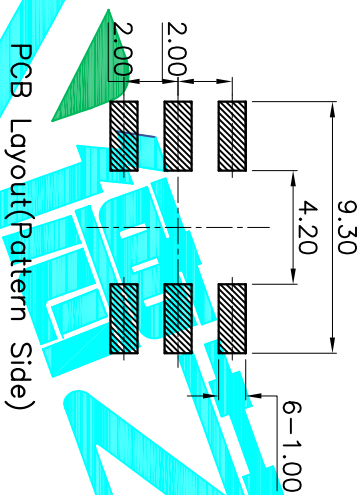

ECN NO.	REV.	DATE.	DESCRIPTION.	CHANGE.	CHECK.	APPRO.
	A		NEW			

ITEM	PART NAME	QTY.	MATERIAL	FINISHING
⑦	Contact	2	Phosphor bronze	Plating silver
⑥	Terminal	6	Brass strip	Plating silver
⑤	Spring	1	SUS	Natural
④	Base	1	Nylon	Gray
③	Crochet Needle	1	SUS	Natural
②	Cover	1	POM	Black
①	Knob	1	POM	White

APPROVALS		DATE	TITLE:	
DRAWN	G.M.Chen	2015/4/16	PUSH SWITCH	
CHECKED			PART NO. PB-22E62	
APPROVALS			SCALE: 1:1	
TOLERANCES ARE			SHEET 1 OF 1	
30^{±0.1}	±0.30	ANGLE	PROJ.	
10^{±0.10}	±0.20			
5^{±0.10}	±0.15	±2°		
~ 5	±0.10			

DRAWN		DATE		TITLE:	
G.M.Chen		2015/4/16		PUSH SWITCH	
CHECKED				PART NO. PB-22E62	
APPROVALS				SCALE: 1:1	
TOLERANCES ARE			SHEET 1 OF 1		
30^{±0.1}	±0.30	ANGLE	PROJ.		
10^{±0.10}	±0.20				
5^{±0.10}	±0.15	±2°			
~ 5	±0.10				

ECN NO.	REV.	DATE.	DESCRIPTION.	CHANGE.	CHECK.	APPRO.
	A		NEW