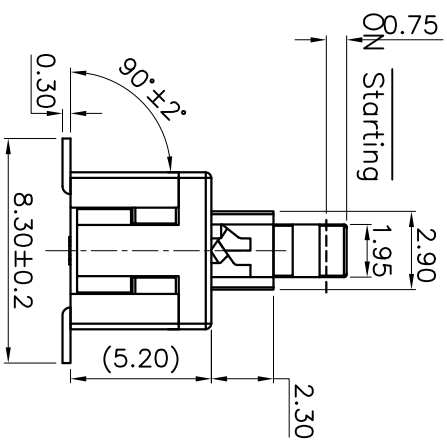

ECN NO.	REV.	DATE.	DESCRIPTION.	CHANGE.	CHECK.	APPRO.
	A		NEW			

ITEM	PART NAME	QTY.	MATERIAL	FINISHING
⑦	Contact	2	Phosphor bronze	Plating silver
⑥	Terminal	6	Brass strip	Plating silver
⑤	Spring	1	SUS	Natural
④	Base	1	Nylon	Gray
③	Crochet Needle	1	SUS	Natural
②	Cover	1	POM	Black
①	Knob	1	POM	White

APPROVALS		DATE	TITLE:	
DRAWN	G.M.Chen	2015/4/16	PUSH SWITCH	
CHECKED			PART NO. PB-22E62	
APPROVALS			SCALE: 1:1	
TOLERANCES ARE			SHEET 1 OF 1	
30^{±0.1}	±0.30	ANGLE	PROJ.	
10^{±0.10}	±0.20			
5^{±0.10}	±0.15	±2°		
~ 5	±0.10			

DRAWN		DATE		TITLE:	
G.M.Chen		2015/4/16		PUSH SWITCH	
CHECKED				PART NO. PB-22E62	
APPROVALS				SCALE: 1:1	
TOLERANCES ARE			SHEET 1 OF 1		
30^{±0.1}	±0.30	ANGLE	PROJ.		
10^{±0.10}	±0.20				
5^{±0.10}	±0.15	±2°			
~ 5	±0.10				

ECN NO.	REV.	DATE.	DESCRIPTION.	CHANGE.	CHECK.	APPRO.
	A		NEW