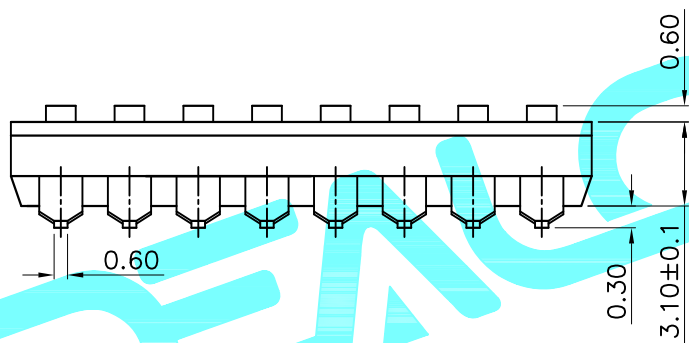

- NOTE:
- 1.Rating: 24V 25mA DC
 - 2.Contact Resistance: 50mΩ max
 - 3.Dielectric Strength:500V AC/1Minute
 - 4.Operating Force: 1000gf Max
 - 5.Operating Life:2,000 Cycles

Position(位数)	1P	2P	3P	4P	5P	6P	7P	8P	9P	10P	12P	
DIM.A(长度)	2.65	6.54	9.08	11.62	14.16	16.70	19.24	21.78	24.32	26.86	31.94	
DIM.B(长度)	2.54	2.54	5.08	7.62	10.16	12.70	15.24	17.78	20.32	22.86	27.94	
PART NO.	凸柄(P)	SC-02KP	SC-02KP	SC-03KP	SC-04KP	SC-05KP	SC-06KP	SC-07KP	SC-08KP	SC-09KP	SC-10KP	SC-12KP
盖子/黑色(K)	短柄(S)	SC-02KS	SC-02KS	SC-03KS	SC-04KS	SC-05KS	SC-06KS	SC-07KS	SC-08KS	SC-09KS	SC-10KS	SC-12KS

ITEM	PART NAME	QTY.	MATERIAL	FINISHING
④	Terminal		Phosphor bronze	Au Plating
③	Base	1	PBT	Black
②	Cover	1	PBT	Black
①	Keystoke	1	PBT	White

APPROVALS		DATE	DEALON 德之隆® ELECTRONICS CO.,LTD		
DRAWN	G.M.Chen	2015/6/26	TITLE:	DIP SWITCHES	
CHECKED			PART NO.	SC-XXXX	
APPROVALS			UNIT: mm	SCALE: 1:1	SHEET 1 OF 1
TOLERANCES ARE		30~以上 ±0.30	ANGLE		
		10~30 ±0.20			
		5~10 ±0.15			
		~ 5 ±0.10			
		±2'	DRAWING NO.		PROJ: ④