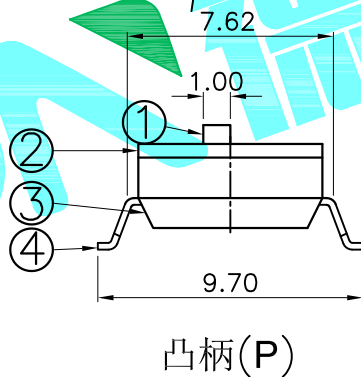

- NOTE:
- 1.Rating: 24V 25mA DC
 - 2.Contact Resistance: 50mΩ max
 - 3.Dielectric Strength:500V AC/1Minute
 - 4.Operating Force: 1000gf Max
 - 5.Operating Life:2,000 Cycles

Position(位数)	1P	2P	3P	4P	5P	6P	7P	8P	9P	10P	12P	
DIM.A(长度)	2.65	6.54	9.08	11.62	14.16	16.70	19.24	21.78	24.32	26.86	31.94	
DIM.B(长度)	2.54	2.54	5.08	7.62	10.16	12.70	15.24	17.78	20.32	22.86	27.94	
PART NO.	凸柄(P)	SC-02KP	SC-02KP	SC-03KP	SC-04KP	SC-05KP	SC-06KP	SC-07KP	SC-08KP	SC-09KP	SC-10KP	SC-12KP
盖子/黑色(K)	短柄(S)	SC-02KS	SC-02KS	SC-03KS	SC-04KS	SC-05KS	SC-06KS	SC-07KS	SC-08KS	SC-09KS	SC-10KS	SC-12KS

ITEM	PART NAME	QTY.	MATERIAL	FINISHING
④	Terminal		Phosphor bronze	Au Plating
③	Base	1	PBT	Black
②	Cover	1	PBT	Black
①	Keystoke	1	PBT	White

APPROVALS		DATE	DEALON 德之隆® ELECTRONICS CO.,LTD		
DRAWN	G.M.Chen	2015/6/26	TITLE:	DIP SWITCHES	
CHECKED			PART NO.	SC-XXXX	
APPROVALS			UNIT: mm	SCALE: 1:1	SHEET 1 OF 1
TOLERANCES ARE		30~以上 ±0.30	ANGLE		
		10~30 ±0.20			
		5~10 ±0.15			
		~ 5 ±0.10			
		±2'	DRAWING NO.		PROJ: ④