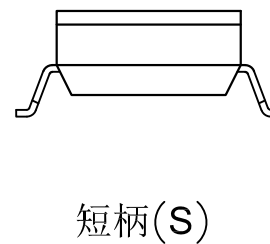

- NOTE:
- 1.Rating: 24V 25mA DC
 - 2.Contact Resistance: 50mΩ max
 - 3.Dielectric Strength:500V AC/1Minute
 - 4.Operating Force: 1000gf Max
 - 5.Operating Life:2,000 Cycles

Position(位数)	1P	2P	3P	4P	5P	6P	7P	8P	9P	10P	12P	
DIM.A(长度)	2.65	6.54	9.08	11.62	14.16	16.70	19.24	21.78	24.32	26.86	31.94	
DIM.B(长度)	2.54	2.54	5.08	7.62	10.16	12.70	15.24	17.78	20.32	22.86	27.94	
PART NO.	凸柄(P)	SC-02KP	SC-02KP	SC-03KP	SC-04KP	SC-05KP	SC-06KP	SC-07KP	SC-08KP	SC-09KP	SC-10KP	SC-12KP
盖子/黑色(K)	短柄(S)	SC-02KS	SC-02KS	SC-03KS	SC-04KS	SC-05KS	SC-06KS	SC-07KS	SC-08KS	SC-09KS	SC-10KS	SC-12KS

ITEM	PART NAME	QTY.	MATERIAL	FINISHING
④	Terminal		Phosphor bronze	Au Plating
③	Base	1	PBT	Black
②	Cover	1	PBT	Black
①	Keystoke	1	PBT	White

APPROVALS		DATE	DEALON 德之隆® ELECTRONICS CO.,LTD		
DRAWN	G.M.Chen	2015/6/26	TITLE:	DIP SWITCHES	
CHECKED			PART NO.	SC-XXXX	
APPROVALS			UNIT: mm	SCALE: 1:1	SHEET 1 OF 1
TOLERANCES ARE		30~以上 ±0.30	ANGLE		
		10~30 ±0.20			
		5~10 ±0.15			
		~ 5 ±0.10			
		±2'	DRAWING NO.		PROJ: ④