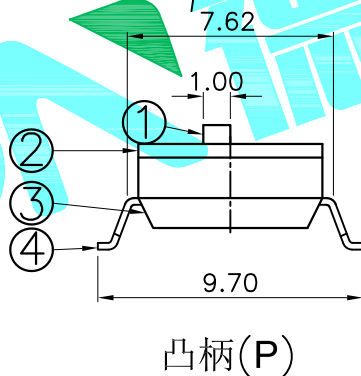

- NOTE:
- 1.Rating: 24V 25mA DC
 - 2.Contact Resistance: 50mΩ max
 - 3.Dielectric Strength:500V AC/1Minute
 - 4.Operating Force: 1000gf Max
 - 5.Operating Life:2,000 Cycles

Position(位数)	1P	2P	3P	4P	5P	6P	7P	8P	9P	10P	12P	
DIM.A(长度)	2.65	6.54	9.08	11.62	14.16	16.70	19.24	21.78	24.32	26.86	31.94	
DIM.B(长度)	2.54	2.54	5.08	7.62	10.16	12.70	15.24	17.78	20.32	22.86	27.94	
PART NO.	凸柄(P)	SC-02KP	SC-02KP	SC-03KP	SC-04KP	SC-05KP	SC-06KP	SC-07KP	SC-08KP	SC-09KP	SC-10KP	SC-12KP
盖子/黑色(K)	短柄(S)	SC-02KS	SC-02KS	SC-03KS	SC-04KS	SC-05KS	SC-06KS	SC-07KS	SC-08KS	SC-09KS	SC-10KS	SC-12KS

ITEM	PART NAME	QTY.	MATERIAL	FINISHING
④	Terminal		Phosphor bronze	Au Plating
③	Base	1	PBT	Black
②	Cover	1	PBT	Black
①	Keystoke	1	PBT	White

APPROVALS		DATE	DEALON 德之隆® ELECTRONICS CO.,LTD	
DRAWN	G.M.Chen	2015/6/26	TITLE:	DIP SWITCHES
CHECKED			PART NO.	SC-XXXX
APPROVALS			UNIT: mm	SCALE: 1:1
TOLERANCES ARE		ANGLE	DRAWING NO.	SHEET 1 OF 1
30~以上	±0.30			
10~30	±0.20			
5~10	±0.15	±2'		
~ 5	±0.10			