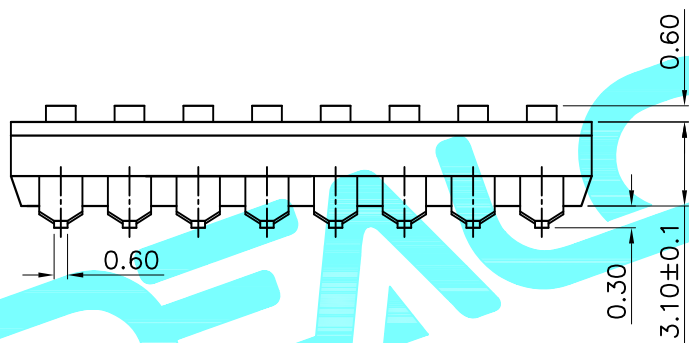

- NOTE:
- 1.Rating: 24V 25mA DC
 - 2.Contact Resistance: 50mΩ max
 - 3.Dielectric Strength:500V AC/1Minute
 - 4.Operating Force: 1000gf Max
 - 5.Operating Life:2,000 Cycles

Position(位数)	1P	2P	3P	4P	5P	6P	7P	8P	9P	10P	12P	
DIM.A(长度)	2.65	6.54	9.08	11.62	14.16	16.70	19.24	21.78	24.32	26.86	31.94	
DIM.B(长度)	2.54	2.54	5.08	7.62	10.16	12.70	15.24	17.78	20.32	22.86	27.94	
PART NO.	凸柄(P)	SC-02KP	SC-02KP	SC-03KP	SC-04KP	SC-05KP	SC-06KP	SC-07KP	SC-08KP	SC-09KP	SC-10KP	SC-12KP
盖子/黑色(K)	短柄(S)	SC-02KS	SC-02KS	SC-03KS	SC-04KS	SC-05KS	SC-06KS	SC-07KS	SC-08KS	SC-09KS	SC-10KS	SC-12KS

ITEM	PART NAME	QTY.	MATERIAL	FINISHING
④	Terminal		Phosphor bronze	Au Plating
③	Base	1	PBT	Black
②	Cover	1	PBT	Black
①	Keystoke	1	PBT	White

APPROVALS		DATE	DEALON 德之隆® ELECTRONICS CO.,LTD	
DRAWN	G.M.Chen	2015/6/26	TITLE:	DIP SWITCHES
CHECKED			PART NO.	SC-XXXX
APPROVALS			UNIT: mm	SCALE: 1:1
TOLERANCES ARE		ANGLE	DRAWING NO.	SHEET 1 OF 1
30~以上	±0.30			
10~30	±0.20			
5~10	±0.15	±2'		
~ 5	±0.10			