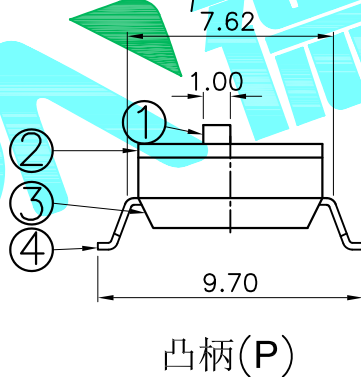

- NOTE:
- 1.Rating: 24V 25mA DC
  - 2.Contact Resistance: 50mΩ max
  - 3.Dielectric Strength:500V AC/1Minute
  - 4.Operating Force: 1000gf Max
  - 5.Operating Life:2,000 Cycles

Position(位数)	1P	2P	3P	4P	5P	6P	7P	8P	9P	10P	12P	
DIM.A(长度)	2.65	6.54	9.08	11.62	14.16	16.70	19.24	21.78	24.32	26.86	31.94	
DIM.B(长度)	2.54	2.54	5.08	7.62	10.16	12.70	15.24	17.78	20.32	22.86	27.94	
PART NO.	凸柄(P)	SC-02KP	SC-02KP	SC-03KP	SC-04KP	SC-05KP	SC-06KP	SC-07KP	SC-08KP	SC-09KP	SC-10KP	SC-12KP
盖子/黑色(K)	短柄(S)	SC-02KS	SC-02KS	SC-03KS	SC-04KS	SC-05KS	SC-06KS	SC-07KS	SC-08KS	SC-09KS	SC-10KS	SC-12KS

ITEM	PART NAME	QTY.	MATERIAL	FINISHING
④	Terminal		Phosphor bronze	Au Plating
③	Base	1	PBT	Black
②	Cover	1	PBT	Black
①	Keystoke	1	PBT	White

APPROVALS		DATE	DEALON 德之隆® ELECTRONICS CO.,LTD	
DRAWN	G.M.Chen	2015/6/26	TITLE:	DIP SWITCHES
CHECKED			PART NO.	SC-XXXX
APPROVALS			UNIT: mm	SCALE: 1:1
TOLERANCES ARE		ANGLE	DRAWING NO.	SHEET 1 OF 1
30~以上	±0.30			
10~30	±0.20			
5~10	±0.15	±2'		
~ 5	±0.10			