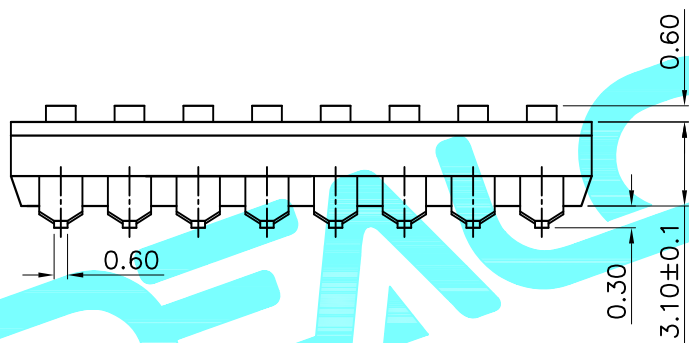

- NOTE:
- 1.Rating: 24V 25mA DC
  - 2.Contact Resistance: 50mΩ max
  - 3.Dielectric Strength:500V AC/1Minute
  - 4.Operating Force: 1000gf Max
  - 5.Operating Life:2,000 Cycles

Position(位数)	1P	2P	3P	4P	5P	6P	7P	8P	9P	10P	12P	
DIM.A(长度)	2.65	6.54	9.08	11.62	14.16	16.70	19.24	21.78	24.32	26.86	31.94	
DIM.B(长度)	2.54	2.54	5.08	7.62	10.16	12.70	15.24	17.78	20.32	22.86	27.94	
PART NO.	凸柄(P)	SC-02KP	SC-02KP	SC-03KP	SC-04KP	SC-05KP	SC-06KP	SC-07KP	SC-08KP	SC-09KP	SC-10KP	SC-12KP
盖子/黑色(K)	短柄(S)	SC-02KS	SC-02KS	SC-03KS	SC-04KS	SC-05KS	SC-06KS	SC-07KS	SC-08KS	SC-09KS	SC-10KS	SC-12KS

ITEM	PART NAME	QTY.	MATERIAL	FINISHING
④	Terminal		Phosphor bronze	Au Plating
③	Base	1	PBT	Black
②	Cover	1	PBT	Black
①	Keystoke	1	PBT	White

APPROVALS		DATE	DEALON 德之隆® ELECTRONICS CO.,LTD	
DRAWN	G.M.Chen	2015/6/26	TITLE:	DIP SWITCHES
CHECKED			PART NO.	SC-XXXX
APPROVALS			UNIT: mm	SCALE: 1:1
TOLERANCES ARE		ANGLE	DRAWING NO.	SHEET 1 OF 1
30~以上	±0.30			
10~30	±0.20			
5~10	±0.15	±2'		
~ 5	±0.10			