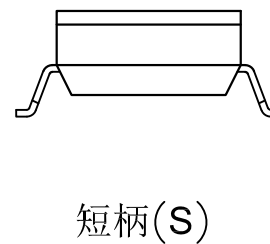

- NOTE:
- 1.Rating: 24V 25mA DC
  - 2.Contact Resistance: 50mΩ max
  - 3.Dielectric Strength:500V AC/1Minute
  - 4.Operating Force: 1000gf Max
  - 5.Operating Life:2,000 Cycles

Position(位数)	1P	2P	3P	4P	5P	6P	7P	8P	9P	10P	12P	
DIM.A(长度)	2.65	6.54	9.08	11.62	14.16	16.70	19.24	21.78	24.32	26.86	31.94	
DIM.B(长度)	2.54	2.54	5.08	7.62	10.16	12.70	15.24	17.78	20.32	22.86	27.94	
PART NO.	凸柄(P)	SC-02KP	SC-02KP	SC-03KP	SC-04KP	SC-05KP	SC-06KP	SC-07KP	SC-08KP	SC-09KP	SC-10KP	SC-12KP
盖子/黑色(K)	短柄(S)	SC-02KS	SC-02KS	SC-03KS	SC-04KS	SC-05KS	SC-06KS	SC-07KS	SC-08KS	SC-09KS	SC-10KS	SC-12KS

ITEM	PART NAME	QTY.	MATERIAL	FINISHING
④	Terminal		Phosphor bronze	Au Plating
③	Base	1	PBT	Black
②	Cover	1	PBT	Black
①	Keystoke	1	PBT	White

APPROVALS		DATE	DEALON 德之隆® ELECTRONICS CO.,LTD	
DRAWN	G.M.Chen	2015/6/26	TITLE:	DIP SWITCHES
CHECKED			PART NO.	SC-XXXX
APPROVALS			UNIT: mm	SCALE: 1:1
TOLERANCES ARE		ANGLE	DRAWING NO.	SHEET 1 OF 1
30~以上	±0.30			
10~30	±0.20			
5~10	±0.15	±2'		
~ 5	±0.10			