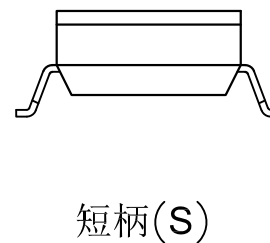

- NOTE:
- 1.Rating: 24V 25mA DC
 - 2.Contact Resistance: 50mΩ max
 - 3.Dielectric Strength:500V AC/1Minute
 - 4.Operating Force: 1000gf Max
 - 5.Operating Life:2,000 Cycles

Position(位数)	1P	2P	3P	4P	5P	6P	7P	8P	9P	10P	12P	
DIM.A(长度)	2.65	6.54	9.08	11.62	14.16	16.70	19.24	21.78	24.32	26.86	31.94	
DIM.B(长度)	2.54	2.54	5.08	7.62	10.16	12.70	15.24	17.78	20.32	22.86	27.94	
PART NO.	凸柄(P)	SC-02KP	SC-02KP	SC-03KP	SC-04KP	SC-05KP	SC-06KP	SC-07KP	SC-08KP	SC-09KP	SC-10KP	SC-12KP
盖子/黑色(K)	短柄(S)	SC-02KS	SC-02KS	SC-03KS	SC-04KS	SC-05KS	SC-06KS	SC-07KS	SC-08KS	SC-09KS	SC-10KS	SC-12KS

ITEM	PART NAME	QTY.	MATERIAL	FINISHING
④	Terminal		Phosphor bronze	Au Plating
③	Base	1	PBT	Black
②	Cover	1	PBT	Black
①	Keystoke	1	PBT	White

APPROVALS		DATE	DEALON 德之隆® ELECTRONICS CO.,LTD	
DRAWN	G.M.Chen	2015/6/26	TITLE:	DIP SWITCHES
CHECKED			PART NO.	SC-XXXX
APPROVALS			UNIT: mm	SCALE: 1:1
TOLERANCES ARE		ANGLE	DRAWING NO.	SHEET 1 OF 1
30~以上	±0.30			
10~30	±0.20			
5~10	±0.15	±2'		
~ 5	±0.10			