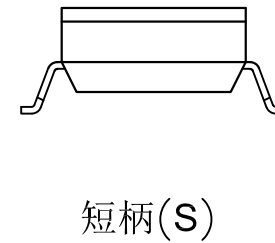

CAD FILE:

- NOTE:
- 1.Rating: 24V 25mA DC
 - 2.Contact Resistance: 50mΩ max
 - 3.Dielectric Strength:500V AC/1Minute
 - 4.Operating Force: 1000gf Max
 - 5.Operating Life:2,000 Cycles

Position(位数)	1P	2P	3P	4P	5P	6P	7P	8P	9P	10P	12P	
DIM.A(长度)	2.65	6.54	9.08	11.62	14.16	16.70	19.24	21.78	24.32	26.86	31.94	
DIM.B(长度)	2.54	2.54	5.08	7.62	10.16	12.70	15.24	17.78	20.32	22.86	27.94	
PART NO.	凸柄(P)	SC-02KP	SC-02KP	SC-03KP	SC-04KP	SC-05KP	SC-06KP	SC-07KP	SC-08KP	SC-09KP	SC-10KP	SC-12KP
盖子/黑色(K)	短柄(S)	SC-02KS	SC-02KS	SC-03KS	SC-04KS	SC-05KS	SC-06KS	SC-07KS	SC-08KS	SC-09KS	SC-10KS	SC-12KS

ITEM	PART NAME	QTY.	MATERIAL	FINISHING
④	Terminal		Phosphor bronze	Au Plating
③	Base	1	PBT	Black
②	Cover	1	PBT	Black
①	Keystoke	1	PBT	White

APPROVALS		DATE	DEALON 德之隆® ELECTRONICS CO.,LTD		
DRAWN	G.M.Chen	2015/6/26	TITLE:	DIP SWITCHES	
CHECKED			PART NO.	SC-XXXX	
APPROVALS			UNIT: mm	SCALE: 1:1	SHEET 1 OF 1
TOLERANCES ARE		30~以上 ±0.30	ANGLE		
		10~30 ±0.20			
		5~10 ±0.15			
		~ 5 ±0.10			
		±2'	DRAWING NO.		PROJ: ④