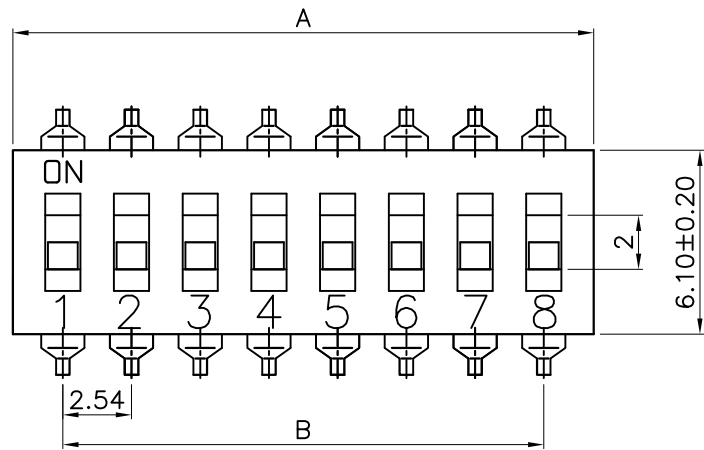

CAD FILE:

- NOTE:
- 1.Rating: 24V 25mA DC
 - 2.Contact Resistance: 50mΩ max
 - 3.Dielectric Strength:500V AC/1Minute
 - 4.Operating Force: 1000gf Max
 - 5.Operating Life:2,000 Cycles

Position(位数)	1P	2P	3P	4P	5P	6P	7P	8P	9P	10P	12P	
DIM.A(长度)	2.65	6.54	9.08	11.62	14.16	16.70	19.24	21.78	24.32	26.86	31.94	
DIM.B(长度)	2.54	2.54	5.08	7.62	10.16	12.70	15.24	17.78	20.32	22.86	27.94	
PART NO.	凸柄(P)	SC-02KP	SC-02KP	SC-03KP	SC-04KP	SC-05KP	SC-06KP	SC-07KP	SC-08KP	SC-09KP	SC-10KP	SC-12KP
盖子/黑色(K)	短柄(S)	SC-02KS	SC-02KS	SC-03KS	SC-04KS	SC-05KS	SC-06KS	SC-07KS	SC-08KS	SC-09KS	SC-10KS	SC-12KS

ITEM	PART NAME	QTY.	MATERIAL	FINISHING
④	Terminal		Phosphor bronze	Au Plating
③	Base	1	PBT	Black
②	Cover	1	PBT	Black
①	Keystoke	1	PBT	White

APPROVALS		DATE	DEALON 德之隆® ELECTRONICS CO.,LTD		
DRAWN	G.M.Chen	2015/6/26	TITLE:	DIP SWITCHES	
CHECKED			PART NO.	SC-XXXX	
APPROVALS			UNIT: mm	SCALE: 1:1	SHEET 1 OF 1
TOLERANCES ARE		30~以上 ±0.30	ANGLE		
		10~30 ±0.20			
		5~10 ±0.15			
		~ 5 ±0.10			
		±2'	DRAWING NO.		PROJ: ④