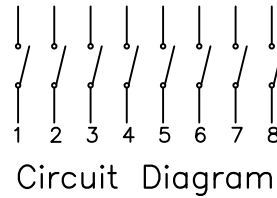

CAD FILE:

- NOTE:
- 1.Rating: 24V 25mA DC
 - 2.Contact Resistance: 50mΩ max
 - 3.Dielectric Strength:500V AC/1Minute
 - 4.Operating Force: 1000gf Max
 - 5.Operating Life:2,000 Cycles

Position(位数)	1P	2P	3P	4P	5P	6P	7P	8P	9P	10P	12P	
DIM.A(长度)	2.65	6.54	9.08	11.62	14.16	16.70	19.24	21.78	24.32	26.86	31.94	
DIM.B(长度)	2.54	2.54	5.08	7.62	10.16	12.70	15.24	17.78	20.32	22.86	27.94	
PART NO.	凸柄(P)	SC-02KP	SC-02KP	SC-03KP	SC-04KP	SC-05KP	SC-06KP	SC-07KP	SC-08KP	SC-09KP	SC-10KP	SC-12KP
盖子/黑色(K)	短柄(S)	SC-02KS	SC-02KS	SC-03KS	SC-04KS	SC-05KS	SC-06KS	SC-07KS	SC-08KS	SC-09KS	SC-10KS	SC-12KS

ITEM	PART NAME	QTY.	MATERIAL	FINISHING
④	Terminal		Phosphor bronze	Au Plating
③	Base	1	PBT	Black
②	Cover	1	PBT	Black
①	Keystoke	1	PBT	White

APPROVALS		DATE	DEALON 德之隆® ELECTRONICS CO.,LTD		
DRAWN	G.M.Chen	2015/6/26	TITLE:	DIP SWITCHES	
CHECKED			PART NO.	SC-XXXX	
APPROVALS			UNIT: mm	SCALE: 1:1	SHEET 1 OF 1
TOLERANCES ARE		30~以上 ±0.30	ANGLE		
		10~30 ±0.20			
		5~10 ±0.15			
		~ 5 ±0.10			
		±2'	DRAWING NO.		PROJ: ④