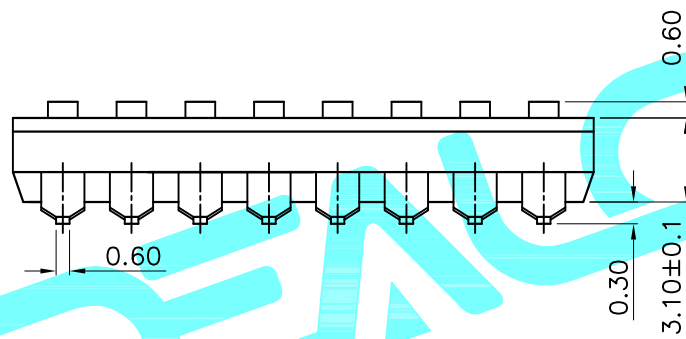

CAD FILE:

- NOTE:
- 1.Rating: 24V 25mA DC
 - 2.Contact Resistance: 50mΩ max
 - 3.Dielectric Strength:500V AC/1Minute
 - 4.Operating Force: 1000gf Max
 - 5.Operating Life:2,000 Cycles

Position(位数)	1P	2P	3P	4P	5P	6P	7P	8P	9P	10P	12P	
DIM.A(长度)	2.65	6.54	9.08	11.62	14.16	16.70	19.24	21.78	24.32	26.86	31.94	
DIM.B(长度)	2.54	2.54	5.08	7.62	10.16	12.70	15.24	17.78	20.32	22.86	27.94	
PART NO.	凸柄(P)	SC-02KP	SC-02KP	SC-03KP	SC-04KP	SC-05KP	SC-06KP	SC-07KP	SC-08KP	SC-09KP	SC-10KP	SC-12KP
盖子/黑色(K)	短柄(S)	SC-02KS	SC-02KS	SC-03KS	SC-04KS	SC-05KS	SC-06KS	SC-07KS	SC-08KS	SC-09KS	SC-10KS	SC-12KS

ITEM	PART NAME	QTY.	MATERIAL	FINISHING
④	Terminal		Phosphor bronze	Au Plating
③	Base	1	PBT	Black
②	Cover	1	PBT	Black
①	Keystoke	1	PBT	White

APPROVALS		DATE	DEALON 德之隆® ELECTRONICS CO.,LTD		
DRAWN	G.M.Chen	2015/6/26	TITLE:	DIP SWITCHES	
CHECKED			PART NO.	SC-XXXX	
APPROVALS			UNIT: mm	SCALE: 1:1	SHEET 1 OF 1
TOLERANCES ARE		30~以上 ±0.30	ANGLE		
		10~30 ±0.20			
		5~10 ±0.15			
		~ 5 ±0.10			
		±2'	DRAWING NO.		PROJ: ④