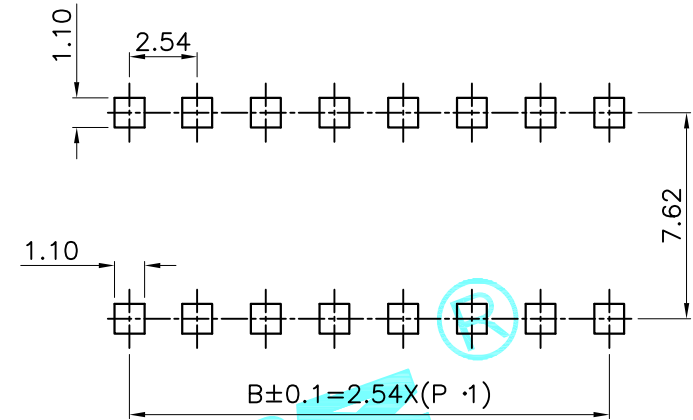

CAD FILE:

- NOTE:
- 1.Rating: 24V 25mA DC
 - 2.Contact Resistance: 50mΩ max
 - 3.Dielectric Strength:500V AC/1Minute
 - 4.Operating Force: 1000gf Max
 - 5.Operating Life:2,000 Cycles

Position(位数)	1P	2P	3P	4P	5P	6P	7P	8P	9P	10P	12P	
DIM.A(长度)	2.65	6.54	9.08	11.62	14.16	16.70	19.24	21.78	24.32	26.86	31.94	
DIM.B(长度)	2.54	2.54	5.08	7.62	10.16	12.70	15.24	17.78	20.32	22.86	27.94	
PART NO.	凸柄(P)	SC-02KP	SC-02KP	SC-03KP	SC-04KP	SC-05KP	SC-06KP	SC-07KP	SC-08KP	SC-09KP	SC-10KP	SC-12KP
盖子/黑色(K)	短柄(S)	SC-02KS	SC-02KS	SC-03KS	SC-04KS	SC-05KS	SC-06KS	SC-07KS	SC-08KS	SC-09KS	SC-10KS	SC-12KS

ITEM	PART NAME	QTY.	MATERIAL	FINISHING
④	Terminal		Phosphor bronze	Au Plating
③	Base	1	PBT	Black
②	Cover	1	PBT	Black
①	Keystoke	1	PBT	White

APPROVALS		DATE	DEALON 德之隆® ELECTRONICS CO.,LTD		
DRAWN	G.M.Chen	2015/6/26	TITLE:	DIP SWITCHES	
CHECKED			PART NO.	SC-XXXX	
APPROVALS			UNIT: mm	SCALE: 1:1	SHEET 1 OF 1
TOLERANCES ARE		30~以上 ±0.30	ANGLE		
		10~30 ±0.20			
		5~10 ±0.15			
		~ 5 ±0.10			
		±2'	DRAWING NO.		PROJ: ④