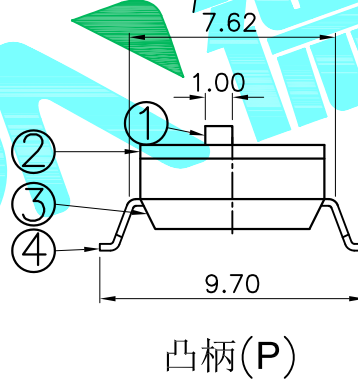

CAD FILE:

- NOTE:
- 1.Rating: 24V 25mA DC
 - 2.Contact Resistance: 50mΩ max
 - 3.Dielectric Strength:500V AC/1Minute
 - 4.Operating Force: 1000gf Max
 - 5.Operating Life:2,000 Cycles

Position(位数)	1P	2P	3P	4P	5P	6P	7P	8P	9P	10P	12P	
DIM.A(长度)	2.65	6.54	9.08	11.62	14.16	16.70	19.24	21.78	24.32	26.86	31.94	
DIM.B(长度)	2.54	2.54	5.08	7.62	10.16	12.70	15.24	17.78	20.32	22.86	27.94	
PART NO.	凸柄(P)	SC-02KP	SC-02KP	SC-03KP	SC-04KP	SC-05KP	SC-06KP	SC-07KP	SC-08KP	SC-09KP	SC-10KP	SC-12KP
盖子/黑色(K)	短柄(S)	SC-02KS	SC-02KS	SC-03KS	SC-04KS	SC-05KS	SC-06KS	SC-07KS	SC-08KS	SC-09KS	SC-10KS	SC-12KS

ITEM	PART NAME	QTY.	MATERIAL	FINISHING
④	Terminal		Phosphor bronze	Au Plating
③	Base	1	PBT	Black
②	Cover	1	PBT	Black
①	Keystoke	1	PBT	White

APPROVALS		DATE	DEALON 德之隆® ELECTRONICS CO.,LTD		
DRAWN	G.M.Chen	2015/6/26	TITLE:	DIP SWITCHES	
CHECKED			PART NO.	SC-XXXX	
APPROVALS			UNIT: mm	SCALE: 1:1	SHEET 1 OF 1
TOLERANCES ARE		30~以上 ±0.30	ANGLE		
		10~30 ±0.20			
		5~10 ±0.15			
		~ 5 ±0.10			
		±2'	DRAWING NO.		PROJ: ④