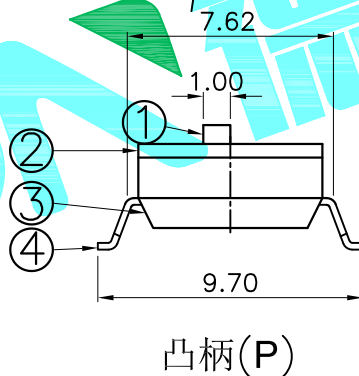

- NOTE:
- 1.Rating: 24V 25mA DC
 - 2.Contact Resistance: 50mΩ max
 - 3.Dielectric Strength:500V AC/1Minute
 - 4.Operating Force: 1000gf Max
 - 5.Operating Life:2,000 Cycles

Position(位数)	1P	2P	3P	4P	5P	6P	7P	8P	9P	10P	12P	
DIM.A(长度)	2.65	6.54	9.08	11.62	14.16	16.70	19.24	21.78	24.32	26.86	31.94	
DIM.B(长度)	2.54	2.54	5.08	7.62	10.16	12.70	15.24	17.78	20.32	22.86	27.94	
PART NO.	凸柄(P)	SC-02KP	SC-02KP	SC-03KP	SC-04KP	SC-05KP	SC-06KP	SC-07KP	SC-08KP	SC-09KP	SC-10KP	SC-12KP
盖子/黑色(K)	短柄(S)	SC-02KS	SC-02KS	SC-03KS	SC-04KS	SC-05KS	SC-06KS	SC-07KS	SC-08KS	SC-09KS	SC-10KS	SC-12KS

ITEM	PART NAME	QTY.	MATERIAL	FINISHING
④	Terminal		Phosphor bronze	Au Plating
③	Base	1	PBT	Black
②	Cover	1	PBT	Black
①	Keystoke	1	PBT	White

APPROVALS		DATE	DEALON 德之隆® ELECTRONICS CO.,LTD		
DRAWN	G.M.Chen	2015/6/26	TITLE:	DIP SWITCHES	
CHECKED			PART NO.	SC-XXXX	
APPROVALS			UNIT: mm	SCALE: 1:1	SHEET 1 OF 1
TOLERANCES ARE		30~以上 ±0.30	ANGLE		
		10~30 ±0.20			
		5~10 ±0.15			
		~ 5 ±0.10			
		±2'	DRAWING NO.		PROJ: