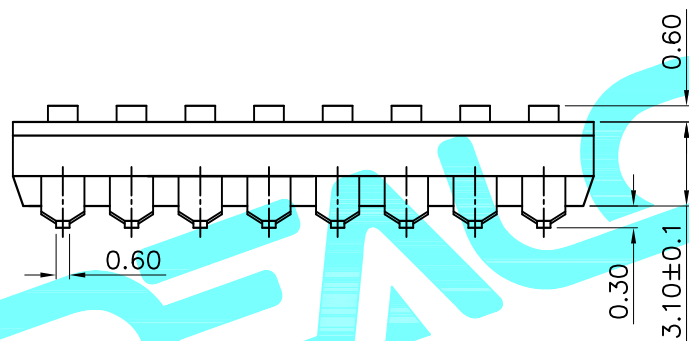

- NOTE:
- 1.Rating: 24V 25mA DC
 - 2.Contact Resistance: 50mΩ max
 - 3.Dielectric Strength:500V AC/1Minute
 - 4.Operating Force: 1000gf Max
 - 5.Operating Life:2,000 Cycles

Position(位数)	1P	2P	3P	4P	5P	6P	7P	8P	9P	10P	12P	
DIM.A(长度)	2.65	6.54	9.08	11.62	14.16	16.70	19.24	21.78	24.32	26.86	31.94	
DIM.B(长度)	2.54	2.54	5.08	7.62	10.16	12.70	15.24	17.78	20.32	22.86	27.94	
PART NO.	凸柄(P)	SC-02KP	SC-02KP	SC-03KP	SC-04KP	SC-05KP	SC-06KP	SC-07KP	SC-08KP	SC-09KP	SC-10KP	SC-12KP
盖子/黑色(K)	短柄(S)	SC-02KS	SC-02KS	SC-03KS	SC-04KS	SC-05KS	SC-06KS	SC-07KS	SC-08KS	SC-09KS	SC-10KS	SC-12KS

ITEM	PART NAME	QTY.	MATERIAL	FINISHING
④	Terminal		Phosphor bronze	Au Plating
③	Base	1	PBT	Black
②	Cover	1	PBT	Black
①	Keystoke	1	PBT	White

APPROVALS		DATE	DEALON 德之隆® ELECTRONICS CO.,LTD		
DRAWN	G.M.Chen	2015/6/26	TITLE:	DIP SWITCHES	
CHECKED			PART NO.	SC-XXXX	
APPROVALS			UNIT: mm	SCALE: 1:1	SHEET 1 OF 1
TOLERANCES ARE		30~以上 ±0.30	ANGLE		
		10~30 ±0.20			
		5~10 ±0.15			
		~ 5 ±0.10			
		±2'	DRAWING NO.		PROJ: