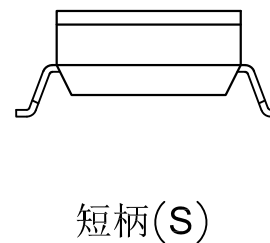

- NOTE:
- 1.Rating: 24V 25mA DC
 - 2.Contact Resistance: 50mΩ max
 - 3.Dielectric Strength:500V AC/1Minute
 - 4.Operating Force: 1000gf Max
 - 5.Operating Life:2,000 Cycles

Position(位数)	1P	2P	3P	4P	5P	6P	7P	8P	9P	10P	12P	
DIM.A(长度)	2.65	6.54	9.08	11.62	14.16	16.70	19.24	21.78	24.32	26.86	31.94	
DIM.B(长度)	2.54	2.54	5.08	7.62	10.16	12.70	15.24	17.78	20.32	22.86	27.94	
PART NO.	凸柄(P)	SC-02KP	SC-02KP	SC-03KP	SC-04KP	SC-05KP	SC-06KP	SC-07KP	SC-08KP	SC-09KP	SC-10KP	SC-12KP
盖子/黑色(K)	短柄(S)	SC-02KS	SC-02KS	SC-03KS	SC-04KS	SC-05KS	SC-06KS	SC-07KS	SC-08KS	SC-09KS	SC-10KS	SC-12KS

ITEM	PART NAME	QTY.	MATERIAL	FINISHING
④	Terminal		Phosphor bronze	Au Plating
③	Base	1	PBT	Black
②	Cover	1	PBT	Black
①	Keystoke	1	PBT	White

APPROVALS		DATE	DEALON 德之隆® ELECTRONICS CO.,LTD		
DRAWN	G.M.Chen	2015/6/26	TITLE:	DIP SWITCHES	
CHECKED			PART NO.	SC-XXXX	
APPROVALS			UNIT: mm	SCALE: 1:1	SHEET 1 OF 1
TOLERANCES ARE		30~以上 ±0.30	ANGLE		
		10~30 ±0.20			
		5~10 ±0.15			
		~ 5 ±0.10			
		±2'	DRAWING NO.		PROJ: