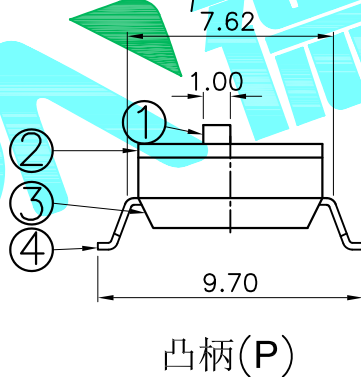

- NOTE:
- 1.Rating: 24V 25mA DC
 - 2.Contact Resistance: 50mΩ max
 - 3.Dielectric Strength:500V AC/1Minute
 - 4.Operating Force: 1000gf Max
 - 5.Operating Life:2,000 Cycles

Position(位数)	1P	2P	3P	4P	5P	6P	7P	8P	9P	10P	12P	
DIM.A(长度)	2.65	6.54	9.08	11.62	14.16	16.70	19.24	21.78	24.32	26.86	31.94	
DIM.B(长度)	2.54	2.54	5.08	7.62	10.16	12.70	15.24	17.78	20.32	22.86	27.94	
PART NO.	凸柄(P)	SC-02KP	SC-02KP	SC-03KP	SC-04KP	SC-05KP	SC-06KP	SC-07KP	SC-08KP	SC-09KP	SC-10KP	SC-12KP
盖子/黑色(K)	短柄(S)	SC-02KS	SC-02KS	SC-03KS	SC-04KS	SC-05KS	SC-06KS	SC-07KS	SC-08KS	SC-09KS	SC-10KS	SC-12KS

ITEM	PART NAME	QTY.	MATERIAL	FINISHING
④	Terminal		Phosphor bronze	Au Plating
③	Base	1	PBT	Black
②	Cover	1	PBT	Black
①	Keystoke	1	PBT	White

APPROVALS		DATE	DEALON 德之隆® ELECTRONICS CO.,LTD	
DRAWN	G.M.Chen	2015/6/26	TITLE:	DIP SWITCHES
CHECKED			PART NO.	SC-XXXX
APPROVALS			UNIT: mm	SCALE: 1:1
TOLERANCES ARE		30~以上 ±0.30	ANGLE	SHEET 1 OF 1
		10~30 ±0.20	±2'	DRAWING NO.
		5~10 ±0.15		PROJ:
		~ 5 ±0.10		