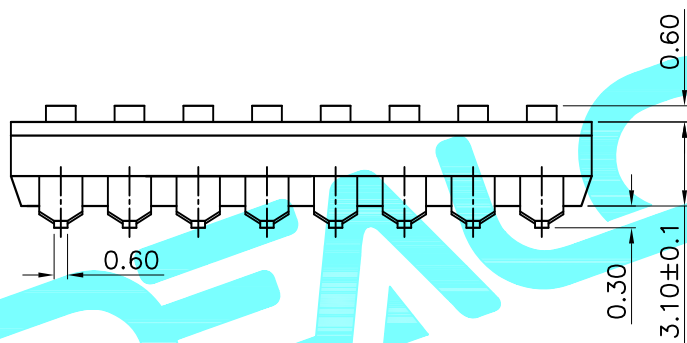

- NOTE:
- 1.Rating: 24V 25mA DC
 - 2.Contact Resistance: 50mΩ max
 - 3.Dielectric Strength:500V AC/1Minute
 - 4.Operating Force: 1000gf Max
 - 5.Operating Life:2,000 Cycles

Position(位数)	1P	2P	3P	4P	5P	6P	7P	8P	9P	10P	12P	
DIM.A(长度)	2.65	6.54	9.08	11.62	14.16	16.70	19.24	21.78	24.32	26.86	31.94	
DIM.B(长度)	2.54	2.54	5.08	7.62	10.16	12.70	15.24	17.78	20.32	22.86	27.94	
PART NO.	凸柄(P)	SC-02KP	SC-02KP	SC-03KP	SC-04KP	SC-05KP	SC-06KP	SC-07KP	SC-08KP	SC-09KP	SC-10KP	SC-12KP
盖子/黑色(K)	短柄(S)	SC-02KS	SC-02KS	SC-03KS	SC-04KS	SC-05KS	SC-06KS	SC-07KS	SC-08KS	SC-09KS	SC-10KS	SC-12KS

ITEM	PART NAME	QTY.	MATERIAL	FINISHING
④	Terminal		Phosphor bronze	Au Plating
③	Base	1	PBT	Black
②	Cover	1	PBT	Black
①	Keystoke	1	PBT	White

APPROVALS		DATE	DEALON 德之隆® ELECTRONICS CO.,LTD	
DRAWN	G.M.Chen	2015/6/26	TITLE:	DIP SWITCHES
CHECKED			PART NO.	SC-XXXX
APPROVALS			UNIT: mm	SCALE: 1:1
TOLERANCES ARE		30~以上 ±0.30	ANGLE	SHEET 1 OF 1
		10~30 ±0.20	±2'	DRAWING NO.
		5~10 ±0.15		PROJ:
		~ 5 ±0.10		