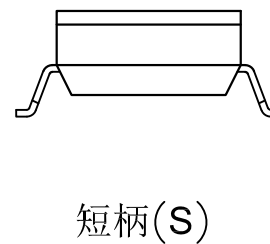

- NOTE:
- 1.Rating: 24V 25mA DC
 - 2.Contact Resistance: 50mΩ max
 - 3.Dielectric Strength:500V AC/1Minute
 - 4.Operating Force: 1000gf Max
 - 5.Operating Life:2,000 Cycles

Position(位数)	1P	2P	3P	4P	5P	6P	7P	8P	9P	10P	12P	
DIM.A(长度)	2.65	6.54	9.08	11.62	14.16	16.70	19.24	21.78	24.32	26.86	31.94	
DIM.B(长度)	2.54	2.54	5.08	7.62	10.16	12.70	15.24	17.78	20.32	22.86	27.94	
PART NO.	凸柄(P)	SC-02KP	SC-02KP	SC-03KP	SC-04KP	SC-05KP	SC-06KP	SC-07KP	SC-08KP	SC-09KP	SC-10KP	SC-12KP
盖子/黑色(K)	短柄(S)	SC-02KS	SC-02KS	SC-03KS	SC-04KS	SC-05KS	SC-06KS	SC-07KS	SC-08KS	SC-09KS	SC-10KS	SC-12KS

ITEM	PART NAME	QTY.	MATERIAL	FINISHING
④	Terminal		Phosphor bronze	Au Plating
③	Base	1	PBT	Black
②	Cover	1	PBT	Black
①	Keystoke	1	PBT	White

APPROVALS		DATE	DEALON 德之隆® ELECTRONICS CO.,LTD	
DRAWN	G.M.Chen	2015/6/26	TITLE:	DIP SWITCHES
CHECKED			PART NO.	SC-XXXX
APPROVALS			UNIT: mm	SCALE: 1:1
TOLERANCES ARE		ANGLE	DRAWING NO.	SHEET 1 OF 1
30~以上	±0.30	±2'	PROJ:	
10~30	±0.20			
5~10	±0.15			
~ 5	±0.10			