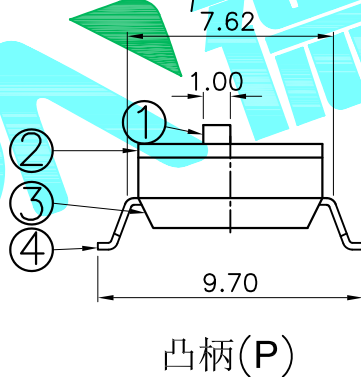

- NOTE:
- 1.Rating: 24V 25mA DC
 - 2.Contact Resistance: 50mΩ max
 - 3.Dielectric Strength:500V AC/1Minute
 - 4.Operating Force: 1000gf Max
 - 5.Operating Life:2,000 Cycles

Position(位数)	1P	2P	3P	4P	5P	6P	7P	8P	9P	10P	12P	
DIM.A(长度)	2.65	6.54	9.08	11.62	14.16	16.70	19.24	21.78	24.32	26.86	31.94	
DIM.B(长度)	2.54	2.54	5.08	7.62	10.16	12.70	15.24	17.78	20.32	22.86	27.94	
PART NO.	凸柄(P)	SC-02KP	SC-02KP	SC-03KP	SC-04KP	SC-05KP	SC-06KP	SC-07KP	SC-08KP	SC-09KP	SC-10KP	SC-12KP
盖子/黑色(K)	短柄(S)	SC-02KS	SC-02KS	SC-03KS	SC-04KS	SC-05KS	SC-06KS	SC-07KS	SC-08KS	SC-09KS	SC-10KS	SC-12KS

ITEM	PART NAME	QTY.	MATERIAL	FINISHING
④	Terminal		Phosphor bronze	Au Plating
③	Base	1	PBT	Black
②	Cover	1	PBT	Black
①	Keystoke	1	PBT	White

APPROVALS		DATE	DEALON 德之隆® ELECTRONICS CO.,LTD	
DRAWN	G.M.Chen	2015/6/26	TITLE:	DIP SWITCHES
CHECKED			PART NO.	SC-XXXX
APPROVALS			UNIT: mm	SCALE: 1:1
TOLERANCES ARE		ANGLE	DRAWING NO.	SHEET 1 OF 1
30~以上	±0.30	±2'	PROJ:	
10~30	±0.20			
5~10	±0.15			
~ 5	±0.10			