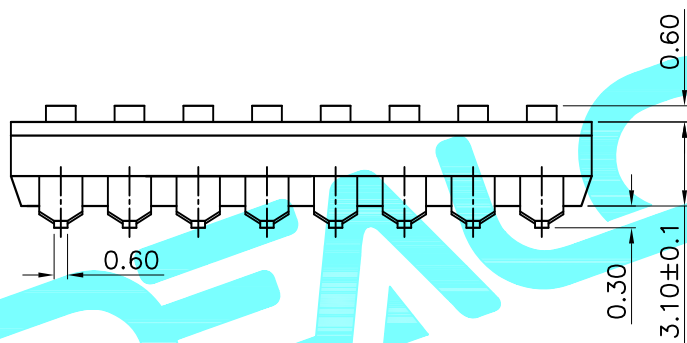

- NOTE:
- 1.Rating: 24V 25mA DC
 - 2.Contact Resistance: 50mΩ max
 - 3.Dielectric Strength:500V AC/1Minute
 - 4.Operating Force: 1000gf Max
 - 5.Operating Life:2,000 Cycles

Position(位数)	1P	2P	3P	4P	5P	6P	7P	8P	9P	10P	12P	
DIM.A(长度)	2.65	6.54	9.08	11.62	14.16	16.70	19.24	21.78	24.32	26.86	31.94	
DIM.B(长度)	2.54	2.54	5.08	7.62	10.16	12.70	15.24	17.78	20.32	22.86	27.94	
PART NO.	凸柄(P)	SC-02KP	SC-02KP	SC-03KP	SC-04KP	SC-05KP	SC-06KP	SC-07KP	SC-08KP	SC-09KP	SC-10KP	SC-12KP
盖子/黑色(K)	短柄(S)	SC-02KS	SC-02KS	SC-03KS	SC-04KS	SC-05KS	SC-06KS	SC-07KS	SC-08KS	SC-09KS	SC-10KS	SC-12KS

ITEM	PART NAME	QTY.	MATERIAL	FINISHING
④	Terminal		Phosphor bronze	Au Plating
③	Base	1	PBT	Black
②	Cover	1	PBT	Black
①	Keystoke	1	PBT	White

APPROVALS		DATE	DEALON 德之隆® ELECTRONICS CO.,LTD	
DRAWN	G.M.Chen	2015/6/26	TITLE:	DIP SWITCHES
CHECKED			PART NO.	SC-XXXX
APPROVALS			UNIT: mm	SCALE: 1:1
TOLERANCES ARE		ANGLE	DRAWING NO.	SHEET 1 OF 1
30~以上	±0.30	±2'	PROJ:	
10~30	±0.20			
5~10	±0.15			
~ 5	±0.10			