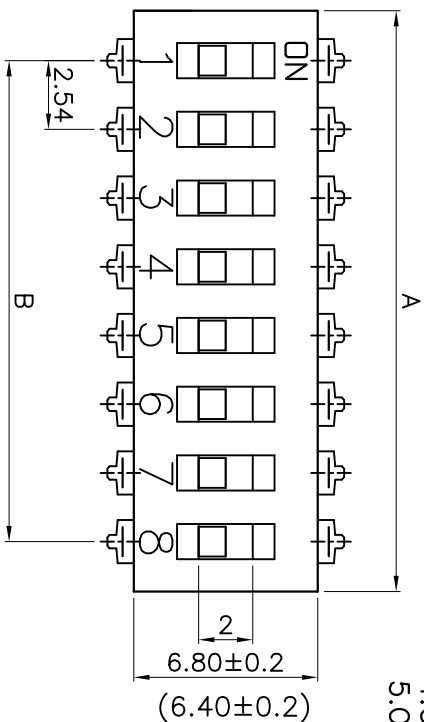

- NOTE:
1. Rating: 24V 25mA DC
  2. Contact Resistance: 50mΩ max
  3. Dielectric Strength: 500V AC/1Minute
  4. Operating Force: 1000gf Max
  5. Operating Life: 2,000 Cycles

PCB Layout (Pattern Side)

Position(位数)	2P	3P	4P	5P	6P	7P	8P	9P	10P	12P
DIM.A(长度)	6.54	9.08	11.62	14.16	16.70	19.24	21.78	24.32	26.86	31.94
DIM.B(长度)	2.54	5.08	7.62	10.16	12.70	15.24	17.78	20.32	22.86	27.94

PART NO.	凸柄(P)	短柄(S)
SM-02KP	SM-03KP	SM-04KP
SM-02KS	SM-03KS	SM-04KS
SM-02KP	SM-03KP	SM-04KP
SM-02KS	SM-03KS	SM-04KS
SM-05KP	SM-06KP	SM-07KP
SM-05KS	SM-06KS	SM-07KS
SM-08KP	SM-09KP	SM-10KP
SM-08KS	SM-09KS	SM-10KS
SM-12KP	SM-12KS	

ECN NO.	REV.	DATE.	DESCRIPTION.	CHANGE.	CHECK.	APPRO.
	A		NEW			

APPROVALS		DATE	ELECTRONICS CO.,LTD	
DRAWN	G.M.Chen	2015/6/26		
CHECKED				
APPROVALS				
TOLERANCES ARE			PART NO.	SM-XXXX
30 <sup>±0.15</sup>	±0.30	ANGLE	TITLE: DIP SWITCHES	
10 <sup>±0.10</sup>	±0.20	UNIT: mm	SCALE: 1:1	
9 <sup>±0.10</sup>	±0.15	±2°	DRAWING NO.	
5	±0.10		SHEET 1 OF 1	
			PROJ.	