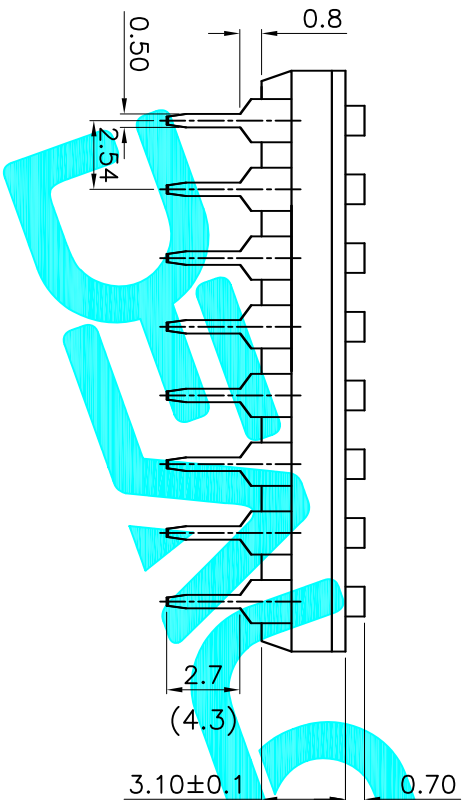

- NOTE:
1. Rating: 24V 25mA DC
  2. Contact Resistance: 50mΩ max
  3. Dielectric Strength: 500V AC/1Minute
  4. Operating Force: 1000gf Max
  5. Operating Life: 2,000 Cycles

PCB Layout (Pattern Side)

Position(位数)	2P	3P	4P	5P	6P	7P	8P	9P	10P	12P
DIM.A(长度)	6.54	9.08	11.62	14.16	16.70	19.24	21.78	24.32	26.86	31.94
DIM.B(长度)	2.54	5.08	7.62	10.16	12.70	15.24	17.78	20.32	22.86	27.94

PART NO.	凸柄(P)	短柄(S)
SM-02KP	SM-03KP	SM-04KP
SM-02KS	SM-03KS	SM-04KS
SM-02KP	SM-03KP	SM-04KP
SM-02KS	SM-03KS	SM-04KS
SM-05KP	SM-06KP	SM-07KP
SM-05KS	SM-06KS	SM-07KS
SM-08KP	SM-09KP	SM-10KP
SM-08KS	SM-09KS	SM-10KS
SM-12KP	SM-12KS	

ECN NO.	REV.	DATE.	DESCRIPTION.	CHANGE.	CHECK.	APPRO.
	A		NEW			

APPROVALS		DATE	ELECTRONICS CO.,LTD	
DRAWN	G.M.Chen	2015/6/26		
CHECKED				
APPROVALS				
TOLERANCES ARE			PART NO.	SM-XXXX
30 <sup>±0.15</sup>	±0.30	ANGLE	TITLE: DIP SWITCHES	
10 <sup>±0.10</sup>	±0.20	UNIT: mm	SCALE: 1:1	
9 <sup>±0.10</sup>	±0.15	±2°	DRAWING NO.	
5	±0.10		SHEET 1 OF 1	
			PROJ.	