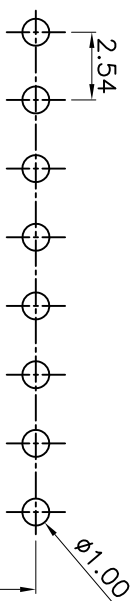

- NOTE:
1. Rating: 24V 25mA DC
  2. Contact Resistance: 50mΩ max
  3. Dielectric Strength: 500V AC/1Minute
  4. Operating Force: 1000gf Max
  5. Operating Life: 2,000 Cycles

PCB Layout (Pattern Side)

Position(位数)	2P	3P	4P	5P	6P	7P	8P	9P	10P	12P
DIM.A(长度)	6.54	9.08	11.62	14.16	16.70	19.24	21.78	24.32	26.86	31.94
DIM.B(长度)	2.54	5.08	7.62	10.16	12.70	15.24	17.78	20.32	22.86	27.94

PART NO.	凸柄(P)	短柄(S)
SM-02KP	SM-03KP	SM-04KP
SM-02KS	SM-03KS	SM-04KS
SM-02KP	SM-03KP	SM-04KP
SM-02KS	SM-03KS	SM-04KS
SM-05KP	SM-06KP	SM-07KP
SM-05KS	SM-06KS	SM-07KS
SM-08KP	SM-09KP	SM-10KP
SM-08KS	SM-09KS	SM-10KS
SM-12KP	SM-12KS	

ECN NO.	REV.	DATE.	DESCRIPTION.	CHANGE.	CHECK.	APPRO.
	A		NEW			

APPROVALS		DATE	ELECTRONICS CO.,LTD	
DRAWN	G.M.Chen	2015/6/26		
CHECKED				
APPROVALS				
TOLERANCES ARE			PART NO.	SM-XXXX
30 <sup>±0.15</sup>	±0.30	ANGLE	TITLE: DIP SWITCHES	
10 <sup>±0.10</sup>	±0.20	UNIT: mm	SCALE: 1:1	
9 <sup>±0.10</sup>	±0.15	±2°	DRAWING NO.	
5	±0.10		SHEET 1 OF 1	
			PROJ.	

ITEM	PART NAME	QTY.	MATERIAL	FINISHING
④	Terminal		Phosphor bronze	Au Plating
③	Base	1	PBT	Black
②	Cover	1	PBT	Black
①	Keystoke	1	PBT	White