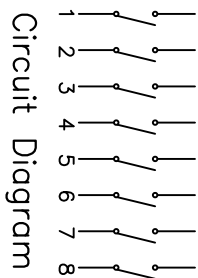

- NOTE:
1. Rating: 24V 25mA DC
  2. Contact Resistance: 50mΩ max
  3. Dielectric Strength: 500V AC/1Minute
  4. Operating Force: 1000gf Max
  5. Operating Life: 2,000 Cycles

PCB Layout (Pattern Side)

Position(位数)	2P	3P	4P	5P	6P	7P	8P	9P	10P	12P
DIM.A(长度)	6.54	9.08	11.62	14.16	16.70	19.24	21.78	24.32	26.86	31.94
DIM.B(长度)	2.54	5.08	7.62	10.16	12.70	15.24	17.78	20.32	22.86	27.94

PART NO.	凸柄(P)	短柄(S)
SM-02KP	SM-03KP	SM-04KP
SM-02KS	SM-03KS	SM-04KS
SM-02KP	SM-03KP	SM-04KP
SM-02KS	SM-03KS	SM-04KS
SM-05KP	SM-06KP	SM-07KP
SM-05KS	SM-06KS	SM-07KS
SM-08KP	SM-09KP	SM-10KP
SM-08KS	SM-09KS	SM-10KS
SM-12KP	SM-12KS	

ECN NO.	REV.	DATE.	DESCRIPTION.	CHANGE.	CHECK.	APPRO.
	A		NEW			

APPROVALS		DATE	ELECTRONICS CO.,LTD	
DRAWN	G.M.Chen	2015/6/26		
CHECKED				
APPROVALS				
TOLERANCES ARE			PART NO.	SM-XXXX
30 <sup>±0.15</sup>	±0.30	ANGLE	TITLE: DIP SWITCHES	
10 <sup>±0.10</sup>	±0.20	UNIT: mm	SCALE: 1:1	
9 <sup>±0.10</sup>	±0.15	±2°	DRAWING NO.	
5	±0.10		SHEET 1 OF 1	
			PROJ.	