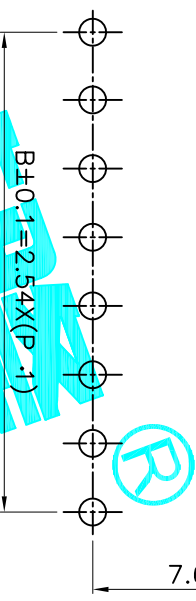

- NOTE:
1. Rating: 24V 25mA DC
  2. Contact Resistance: 50mΩ max
  3. Dielectric Strength: 500V AC/1Minute
  4. Operating Force: 1000gf Max
  5. Operating Life: 2,000 Cycles

PCB Layout (Pattern Side)

Position(位数)	2P	3P	4P	5P	6P	7P	8P	9P	10P	12P
DIM.A(长度)	6.54	9.08	11.62	14.16	16.70	19.24	21.78	24.32	26.86	31.94
DIM.B(长度)	2.54	5.08	7.62	10.16	12.70	15.24	17.78	20.32	22.86	27.94

PART NO.	凸柄(P)	短柄(S)
SM-02KP	SM-03KP	SM-04KP
SM-02KS	SM-03KS	SM-04KS
SM-02KP	SM-03KP	SM-04KP
SM-02KS	SM-03KS	SM-04KS
SM-05KP	SM-06KP	SM-07KP
SM-05KS	SM-06KS	SM-07KS
SM-08KP	SM-09KP	SM-10KP
SM-08KS	SM-09KS	SM-10KS
SM-12KP	SM-12KS	

ECN NO.	REV.	DATE.	DESCRIPTION.	CHANGE.	CHECK.	APPRO.
	A		NEW			

APPROVALS		DATE	ELECTRONICS CO.,LTD	
DRAWN	G.M.Chen	2015/6/26		
CHECKED				
APPROVALS				
TOLERANCES ARE			PART NO.	SM-XXXX
30 <sup>±0.15</sup>	±0.30	ANGLE	TITLE: DIP SWITCHES	
10 <sup>±0.10</sup>	±0.20	UNIT: mm	SCALE: 1:1	
9 <sup>±0.10</sup>	±0.15	±2°	DRAWING NO.	
5	±0.10		SHEET 1 OF 1	
			PROJ.	

ITEM	PART NAME	QTY.	MATERIAL	FINISHING
④	Terminal		Phosphor bronze	Au Plating
③	Base	1	PBT	Black
②	Cover	1	PBT	Black
①	Keystoke	1	PBT	White