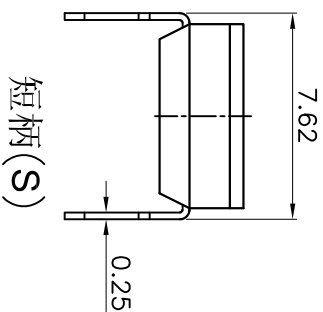

- NOTE:
1. Rating: 24V 25mA DC
  2. Contact Resistance: 50mΩ max
  3. Dielectric Strength: 500V AC/1Minute
  4. Operating Force: 1000gf Max
  5. Operating Life: 2,000 Cycles

PCB Layout (Pattern Side)

Position(位数)	2P	3P	4P	5P	6P	7P	8P	9P	10P	12P
DIM.A(长度)	6.54	9.08	11.62	14.16	16.70	19.24	21.78	24.32	26.86	31.94
DIM.B(长度)	2.54	5.08	7.62	10.16	12.70	15.24	17.78	20.32	22.86	27.94

PART NO.	凸柄(P)	短柄(S)
SM-02KP	SM-03KP	SM-04KP
SM-02KS	SM-03KS	SM-04KS
SM-02KP	SM-03KP	SM-04KP
SM-02KS	SM-03KS	SM-04KS
SM-05KP	SM-06KP	SM-07KP
SM-05KS	SM-06KS	SM-07KS
SM-08KP	SM-09KP	SM-10KP
SM-08KS	SM-09KS	SM-10KS
SM-12KP	SM-12KS	

ECN NO.	REV.	DATE.	DESCRIPTION.	CHANGE.	CHECK.	APPRO.
	A		NEW			

APPROVALS		DATE	ELECTRONICS CO.,LTD	
DRAWN	G.M.Chen	2015/6/26		
CHECKED				
APPROVALS				
TOLERANCES ARE			PART NO.	SM-XXXX
30 <sup>±0.15</sup>	±0.30	ANGLE	TITLE: DIP SWITCHES	
10 <sup>±0.10</sup>	±0.20	UNIT: mm	SCALE: 1:1	
9 <sup>±0.10</sup>	±0.15	±2°	DRAWING NO.	
5	±0.10		SHEET 1 OF 1	
			PROJ.	