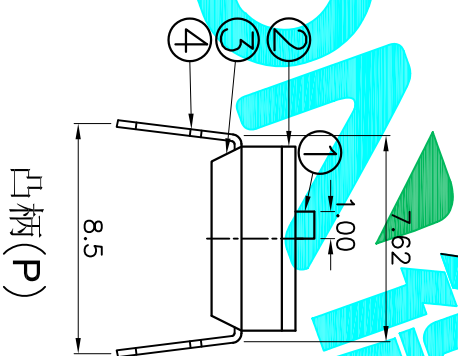

- NOTE:
1. Rating: 24V 25mA DC
  2. Contact Resistance: 50mΩ max
  3. Dielectric Strength: 500V AC/1Minute
  4. Operating Force: 1000gf Max
  5. Operating Life: 2,000 Cycles

PCB Layout (Pattern Side)

Position(位数)	2P	3P	4P	5P	6P	7P	8P	9P	10P	12P
DIM.A(长度)	6.54	9.08	11.62	14.16	16.70	19.24	21.78	24.32	26.86	31.94
DIM.B(长度)	2.54	5.08	7.62	10.16	12.70	15.24	17.78	20.32	22.86	27.94

PART NO.	凸柄(P)	短柄(S)
SM-02KP	SM-03KP	SM-04KP
SM-02KS	SM-03KS	SM-04KS
SM-02KP	SM-03KP	SM-04KP
SM-02KS	SM-03KS	SM-04KS
SM-05KP	SM-06KP	SM-07KP
SM-05KS	SM-06KS	SM-07KS
SM-08KP	SM-09KP	SM-10KP
SM-08KS	SM-09KS	SM-10KS
SM-12KP	SM-12KS	

ECN NO.	REV.	DATE.	DESCRIPTION.	CHANGE.	CHECK.	APPRO.
	A		NEW			

APPROVALS		DATE	ELECTRONICS CO.,LTD	
DRAWN	G.M.Chen	2015/6/26		
CHECKED				
APPROVALS				
TOLERANCES ARE			PART NO.	SM-XXXX
30 <sup>±0.15</sup>	±0.30	ANGLE	TITLE: DIP SWITCHES	
10 <sup>±0.10</sup>	±0.20	UNIT: mm	SCALE: 1:1	
9 <sup>±0.10</sup>	±0.15	±2°	DRAWING NO.	
5	±0.10		SHEET 1 OF 1	
			PROJ.	