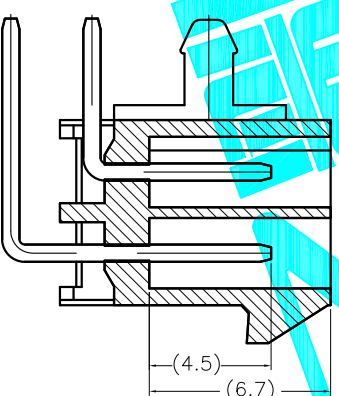

Recommended P.C.B Layout

SECTION A-A

技术指标 (Technical Index):

1. 温度范围 (Temperature range): -25° C~+85° C.
2. 额定电压 (Rated voltage): 600V, AC, DC.
3. 额定电流 (Rated current): 5.0A, AC, DC.
4. 接触电阻 (Contact resistance): ≤20mΩ.
5. 耐压值 (Withstanding voltage): 1500V AC/minute.
6. 绝缘电阻 (Insulation resistance): ≥1000MΩ.

CKT	A	B
02	6.00	6.00
04	3.00	9.00
06	6.00	12.00
08	9.00	15.00
10	12.00	18.00
12	15.00	21.00
14	18.00	24.00
16	21.00	27.00
18	24.00	30.00
20	27.00	33.00
22	30.00	36.00
24	33.00	39.00

ECN NO.	REV.	DATE.	DESCRIPTION.	CHANGE.	CHECK.	APPRO.
	A		NEW			

APPROVALS		DATE
DRAWN	G.M.Chen	2014/11/26
CHECKED		
APPROVALS		

TOLERANCES ARE		ANGLE	PART NO.	SCALE:	SHEET
30 ^{±0.15}	±0.30	±2°		1:1	1 OF 1
10 ^{±0.10}	±0.20				
5 ^{±0.05}	±0.15				

ELECTRONICS CO.,LTD		TITLE:		DRAWING NO.	
DEALON 德之隆		300mm Crimp Style Connectors		X3020WR-XXA	