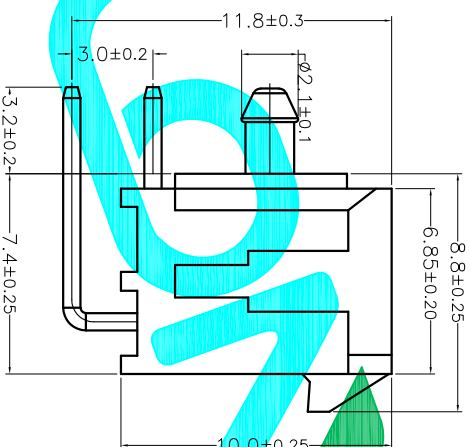

Recommended P.C.B Layout

SECTION A-A

技术指标 (Technical Index):

1. 温度范围 (Temperature range): -25° C~+85° C.
2. 额定电压 (Rated voltage): 600V, AC, DC.
3. 额定电流 (Rated current): 5.0A, AC, DC.
4. 接触电阻 (Contact resistance): ≤20mΩ.
5. 耐压值 (Withstanding voltage): 1500V AC/minute.
6. 绝缘电阻 (Insulation resistance): ≥1000MΩ.

CKT	A	B
02	6.00	6.00
04	3.00	9.00
06	6.00	12.00
08	9.00	15.00
10	12.00	18.00
12	15.00	21.00
14	18.00	24.00
16	21.00	27.00
18	24.00	30.00
20	27.00	33.00
22	30.00	36.00
24	33.00	39.00

ECN NO.	REV.	DATE.	DESCRIPTION.	CHANGE.	CHECK.	APPRO.
	A		NEW			

APPROVALS		DATE
DRAWN	G.M.Chen	2014/11/26
CHECKED		
APPROVALS		

TOLERANCES ARE		ANGLE	PART NO.	SCALE:	SHEET
30 ^{±0.15}	±0.30	±2°		1:1	1 OF 1
10 ^{±0.10}	±0.20				
5 ^{±0.05}	±0.15				

ELECTRONICS CO.,LTD		TITLE:		DRAWING NO.	
DEALON 德之隆		300mm Crimp Style Connectors		X3020WR-XXA	