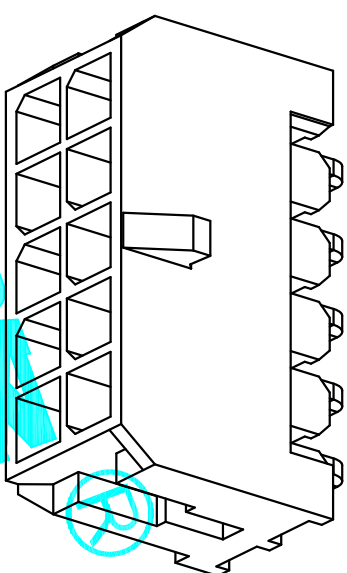

Recommended P.C.B Layout

SECTION A-A

技术指标 (Technical Index):

1. 温度范围 (Temperature range): -25° C~+85° C.
2. 额定电压 (Rated voltage): 600V, AC, DC.
3. 额定电流 (Rated current): 5.0A, AC, DC.
4. 接触电阻 (Contact resistance): ≤20mΩ.
5. 耐压值 (Withstanding voltage): 1500V AC/minute.
6. 绝缘电阻 (Insulation resistance): ≥1000MΩ.

CKT	A	B
02	6.00	6.00
04	3.00	9.00
06	6.00	12.00
08	9.00	15.00
10	12.00	18.00
12	15.00	21.00
14	18.00	24.00
16	21.00	27.00
18	24.00	30.00
20	27.00	33.00
22	30.00	36.00
24	33.00	39.00

ECN NO.	REV.	DATE.	DESCRIPTION.	CHANGE.	CHECK.	APPRO.
	A		NEW			

APPROVALS		DATE
DRAWN	G.M.Chen	2014/11/26
CHECKED		
APPROVALS		

TOLERANCES ARE		ANGLE	PART NO.	SCALE:	SHEET
30 ^{±0.15}	±0.30	±2°		1:1	1 OF 1
10 ^{±0.10}	±0.20				
5 ^{±0.05}	±0.15				

ELECTRONICS CO.,LTD		TITLE:		DRAWING NO.	
DEALON 德之隆		300mm Crimp Style Connectors		X3020WR-XXA	