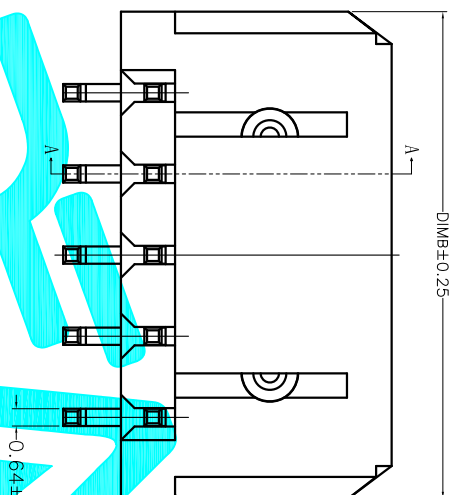

Recommended P.C.B Layout

SECTION A-A

技术指标 (Technical Index):

1. 温度范围 (Temperature range): -25° C~+85° C.
2. 额定电压 (Rated voltage): 600V, AC, DC.
3. 额定电流 (Rated current): 5.0A, AC, DC.
4. 接触电阻 (Contact resistance): ≤20mΩ.
5. 耐压值 (Withstanding voltage): 1500V AC/minute.
6. 绝缘电阻 (Insulation resistance): ≥1000MΩ.

CKT	A	B
02	6.00	6.00
04	3.00	9.00
06	6.00	12.00
08	9.00	15.00
10	12.00	18.00
12	15.00	21.00
14	18.00	24.00
16	21.00	27.00
18	24.00	30.00
20	27.00	33.00
22	30.00	36.00
24	33.00	39.00

ECN NO.	REV.	DATE.	DESCRIPTION.	CHANGE.	CHECK.	APPRO.
	A		NEW			

APPROVALS		DATE
DRAWN	G.M.Chen	2014/11/26
CHECKED		
APPROVALS		

TOLERANCES ARE		ANGLE	PART NO.	SCALE:	SHEET
30 ^{±0.15}	±0.30	±2°		1:1	1 OF 1
10 ^{±0.10}	±0.20				
5 ^{±0.05}	±0.15				

ELECTRONICS CO.,LTD		TITLE:		DRAWING NO.	
DEALON 德之隆		300mm Crimp Style Connectors		X3020WR-XXA	