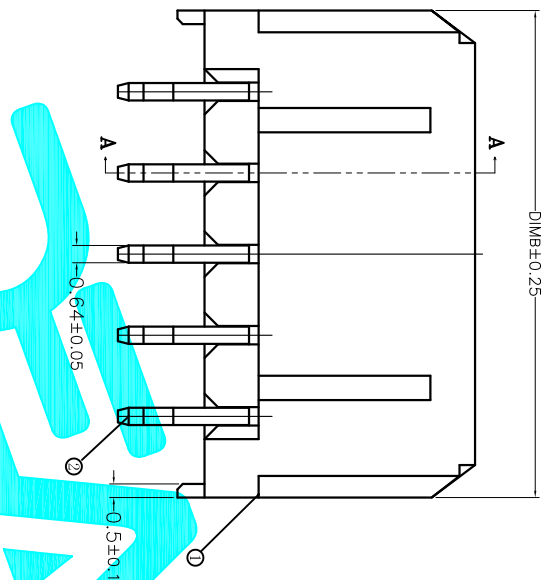

Recommended P.C.B Layout

技术指标 (Technical Index):

1. 温度范围 (Temperature range): -25° C~+85° C.
2. 额定电压 (Rated voltage): 600V, AC, DC.
3. 额定电流 (Rated current): 5.0A AC, DC.
4. 接触电阻 (Contact resistance): ≤20mΩ.
5. 耐压值 (Withstanding voltage): 1500V AC/minute.
6. 绝缘电阻 (Insulation resistance): ≥1000MΩ.

| CKT | A | B |
|-----|-------|-------|
| 02 | 3.00 | 6.00 |
| 04 | 3.00 | 9.00 |
| 06 | 6.00 | 12.00 |
| 08 | 9.00 | 15.00 |
| 10 | 12.00 | 18.00 |
| 12 | 15.00 | 21.00 |
| 14 | 18.00 | 24.00 |
| 16 | 21.00 | 27.00 |
| 18 | 24.00 | 30.00 |
| 20 | 27.00 | 33.00 |
| 22 | 30.00 | 36.00 |
| 24 | 33.00 | 39.00 |

| TOLERANCES ARE | | ANGLE | UNIT: mm | SCALE: 1:1 | SHEET 1 OF 1 |
|---------------------|-------|-------|----------|------------|--------------|
| 30 ^{±0.15} | ±0.30 | ±2° | mm | 1:1 | 1 OF 1 |
| 10 ^{±0.10} | ±0.20 | | | | |
| 5 ^{±0.05} | ±0.15 | | | | |