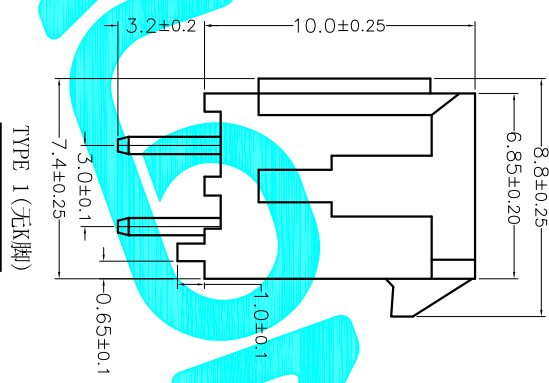

Recommended P.C.B Layout

技术指标 (Technical Index):

1. 温度范围 (Temperature range): -25° C~+85° C.
2. 额定电压 (Rated voltage): 600V, AC, DC.
3. 额定电流 (Rated current): 5.0A AC, DC.
4. 接触电阻 (Contact resistance): ≤20mΩ.
5. 耐压值 (Withstanding voltage): 1500V AC/minute.
6. 绝缘电阻 (Insulation resistance): ≥1000MΩ.

| CKT | A | B |
|-----|-------|-------|
| 02 | 3.00 | 6.00 |
| 04 | 3.00 | 9.00 |
| 06 | 6.00 | 12.00 |
| 08 | 9.00 | 15.00 |
| 10 | 12.00 | 18.00 |
| 12 | 15.00 | 21.00 |
| 14 | 18.00 | 24.00 |
| 16 | 21.00 | 27.00 |
| 18 | 24.00 | 30.00 |
| 20 | 27.00 | 33.00 |
| 22 | 30.00 | 36.00 |
| 24 | 33.00 | 39.00 |

| TOLERANCES ARE | | ANGLE | UNIT: mm | SCALE: 1:1 | SHEET 1 OF 1 |
|---------------------|-------|-------|----------|------------|--------------|
| 30 ^{±0.15} | ±0.30 | ±2° | mm | 1:1 | 1 OF 1 |
| 10 ^{±0.10} | ±0.20 | | | | |
| 5 ^{±0.05} | ±0.15 | | | | |