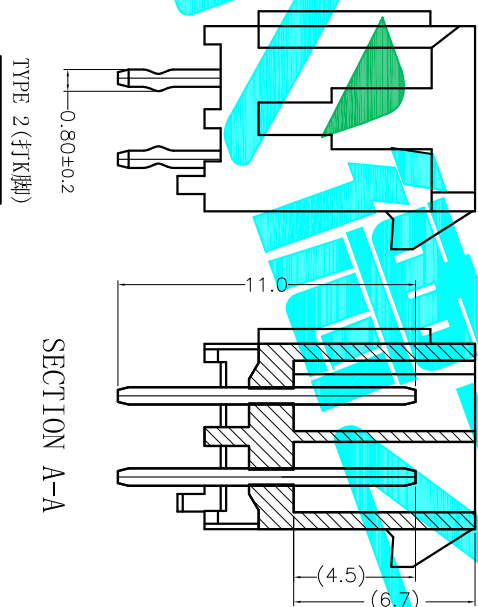

Recommended P.C.B Layout

技术指标 (Technical Index):

1. 温度范围 (Temperature range): -25° C~+85° C.
2. 额定电压 (Rated voltage): 600V, AC, DC.
3. 额定电流 (Rated current): 5.0A AC, DC.
4. 接触电阻 (Contact resistance): ≤20mΩ.
5. 耐压值 (Withstanding voltage): 1500V AC/minute.
6. 绝缘电阻 (Insulation resistance): ≥1000MΩ.

| CKT | A | B |
|-----|-------|-------|
| 02 | 3.00 | 6.00 |
| 04 | 3.00 | 9.00 |
| 06 | 6.00 | 12.00 |
| 08 | 9.00 | 15.00 |
| 10 | 12.00 | 18.00 |
| 12 | 15.00 | 21.00 |
| 14 | 18.00 | 24.00 |
| 16 | 21.00 | 27.00 |
| 18 | 24.00 | 30.00 |
| 20 | 27.00 | 33.00 |
| 22 | 30.00 | 36.00 |
| 24 | 33.00 | 39.00 |

| TOLERANCES ARE | | ANGLE | UNIT: mm | SCALE: 1:1 | SHEET 1 OF 1 |
|---------------------|-------|-------|----------|------------|--------------|
| 30 ^{±0.15} | ±0.30 | ±2° | mm | 1:1 | 1 OF 1 |
| 10 ^{±0.10} | ±0.20 | | | | |
| 5 ^{±0.05} | ±0.15 | | | | |