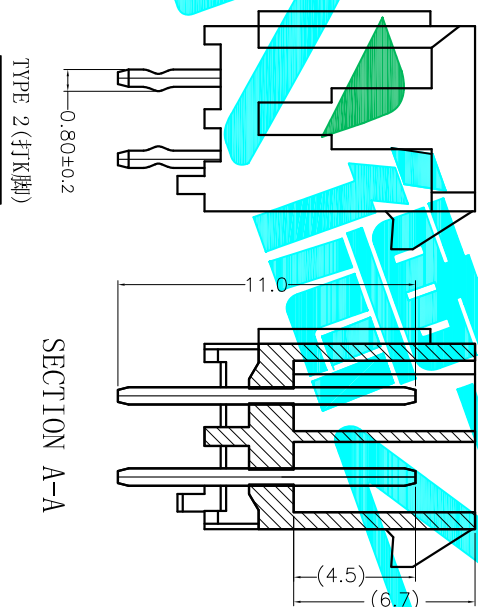

Recommended P.C.B Layout

技术指标 (Technical Index):

1. 温度范围 (Temperature range): -25° C~+85° C.
2. 额定电压 (Rated voltage): 600V, AC, DC.
3. 额定电流 (Rated current): 5.0A AC, DC.
4. 接触电阻 (Contact resistance): ≤20mΩ.
5. 耐压值 (Withstanding voltage): 1500V AC/minute.
6. 绝缘电阻 (Insulation resistance): ≥1000MΩ.

| CKT | A | B |
|-----|-------|-------|
| 02 | 6.00 | 6.00 |
| 04 | 3.00 | 9.00 |
| 06 | 6.00 | 12.00 |
| 08 | 9.00 | 15.00 |
| 10 | 12.00 | 18.00 |
| 12 | 15.00 | 21.00 |
| 14 | 18.00 | 24.00 |
| 16 | 21.00 | 27.00 |
| 18 | 24.00 | 30.00 |
| 20 | 27.00 | 33.00 |
| 22 | 30.00 | 36.00 |
| 24 | 33.00 | 39.00 |

| TOLERANCES ARE | | ANGLE | UNIT: mm | SCALE: 1:1 | SHEET 1 OF 1 |
|---------------------|-------|-------|----------|------------|--------------|
| 30 ^{±0.15} | ±0.30 | ±2° | mm | 1:1 | 1 OF 1 |
| 10 ^{±0.10} | ±0.20 | | | | |
| 5 ^{±0.05} | ±0.15 | | | | |