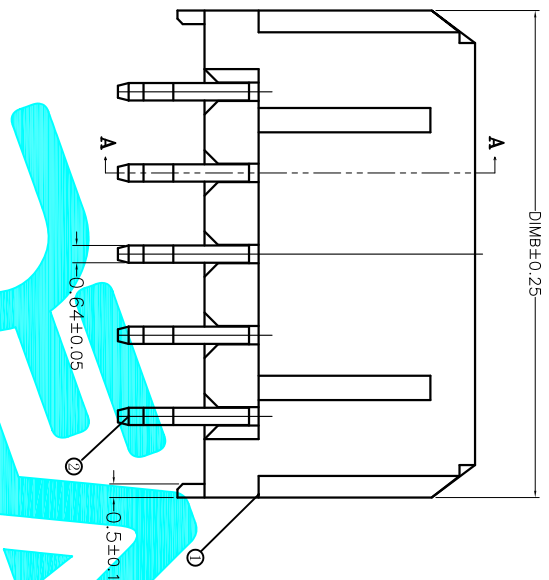

Recommended P.C.B Layout

技术指标 (Technical Index):

1. 温度范围 (Temperature range): -25° C~+85° C.
2. 额定电压 (Rated voltage): 600V, AC, DC.
3. 额定电流 (Rated current): 5.0A AC, DC.
4. 接触电阻 (Contact resistance): ≤20mΩ.
5. 耐压值 (Withstanding voltage): 1500V AC/minute.
6. 绝缘电阻 (Insulation resistance): ≥1000MΩ.

| CKT | A | B |
|-----|-------|-------|
| 02 | 6.00 | 6.00 |
| 04 | 3.00 | 9.00 |
| 06 | 6.00 | 12.00 |
| 08 | 9.00 | 15.00 |
| 10 | 12.00 | 18.00 |
| 12 | 15.00 | 21.00 |
| 14 | 18.00 | 24.00 |
| 16 | 21.00 | 27.00 |
| 18 | 24.00 | 30.00 |
| 20 | 27.00 | 33.00 |
| 22 | 30.00 | 36.00 |
| 24 | 33.00 | 39.00 |

| TOLERANCES ARE | | ANGLE | UNIT: mm | SCALE: 1:1 | SHEET 1 OF 1 |
|---------------------|-------|-------|----------|------------|--------------|
| 30 ^{±0.15} | ±0.30 | ±2° | mm | 1:1 | 1 OF 1 |
| 10 ^{±0.10} | ±0.20 | | | | |
| 5 ^{±0.05} | ±0.15 | | | | |