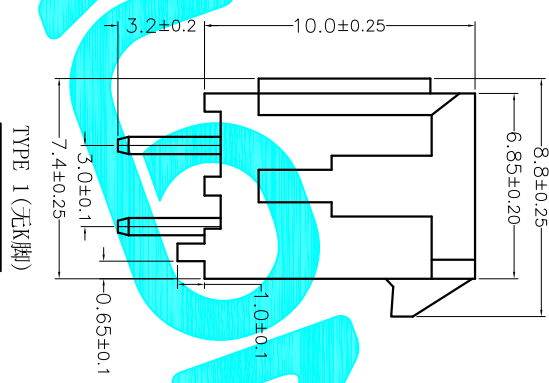

Recommended P.C.B Layout

技术指标 (Technical Index):

1. 温度范围 (Temperature range): -25° C~+85° C.
2. 额定电压 (Rated voltage): 600V, AC, DC.
3. 额定电流 (Rated current): 5.0A AC, DC.
4. 接触电阻 (Contact resistance): ≤20mΩ.
5. 耐压值 (Withstanding voltage): 1500V AC/minute.
6. 绝缘电阻 (Insulation resistance): ≥1000MΩ.

| CKT | A | B |
|-----|-------|-------|
| 02 | 6.00 | 6.00 |
| 04 | 3.00 | 9.00 |
| 06 | 6.00 | 12.00 |
| 08 | 9.00 | 15.00 |
| 10 | 12.00 | 18.00 |
| 12 | 15.00 | 21.00 |
| 14 | 18.00 | 24.00 |
| 16 | 21.00 | 27.00 |
| 18 | 24.00 | 30.00 |
| 20 | 27.00 | 33.00 |
| 22 | 30.00 | 36.00 |
| 24 | 33.00 | 39.00 |

| TOLERANCES ARE | | ANGLE | UNIT: mm | SCALE: 1:1 | SHEET 1 OF 1 |
|---------------------|-------|-------|----------|------------|--------------|
| 30 ^{±0.15} | ±0.30 | ±2° | mm | 1:1 | 1 OF 1 |
| 10 ^{±0.10} | ±0.20 | | | | |
| 5 ^{±0.05} | ±0.15 | | | | |