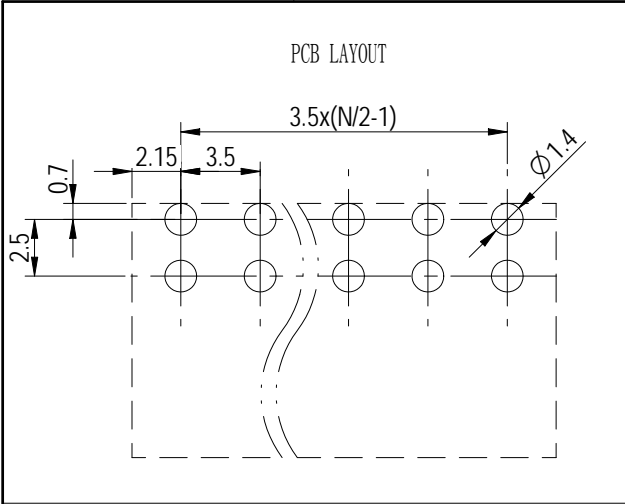

Transfer or duplication of this document as well as the utilization or communication of its content are prohibited unless authorized in writing by DEGSON. All rights reserved for patent, utility model or design registrations. 除专利、实用新型、外观设计、发明专利、软件著作权、集成电路布图设计专有权、商业秘密和未公开信息的所有权外，DEGSON 保留其他一切权利。

未注公差/General tolerances (mm)													0.1/10 ±2'	
0 ~ 3	>3 ~ 6	>6 ~ 10	>10 ~ 18	>18 ~ 30	>30 ~ 50	>50 ~ 80	>80 ~ 120	>120 ~ 180	>180 ~ 250	>250 ~ 315	>315 ~ 400	>400 ~ 500		>500
±0.12	±0.18	±0.22	±0.26	±0.31	±0.37	±0.57	±0.80	±0.93	±1.05	±1.15	±1.60	±2.20	±2.50