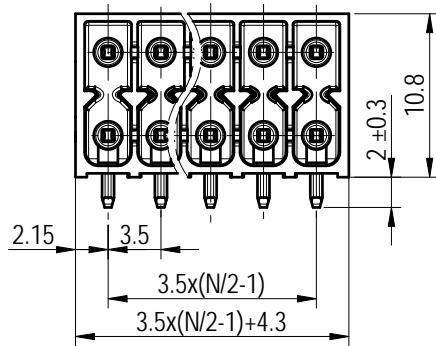

未注公差/General tolerances (mm)													0.1/10 ±2'	
0 ~ 3	>3 ~ 6	>6 ~ 10	>10 ~ 18	>18 ~ 30	>30 ~ 50	>50 ~ 80	>80 ~ 120	>120 ~ 180	>180 ~ 250	>250 ~ 315	>315 ~ 400	>400 ~ 500		>500
±0.12	±0.18	±0.22	±0.26	±0.31	±0.37	±0.57	±0.80	±0.93	±1.05	±1.15	±1.60	±2.20	±2.50	

ITEM	NAME OF PART	MATERIAL	NOTES
4	Plug	Thermoplastic	UL94V-0
3	Long Pin	Copper	Sn Plated
2	Short Pin	Copper	Sn Plated
1	Housing	Thermoplastic	UL94V-0

UL 标准/UL Standard:	B	C	D
额定电压/电流/Rated Voltage(V)/Current(A)	150/8	50/8	/
IEC 标准/IEC Standard:			
过压类别/Overvoltage Category/污染等级/Pollution Degree	III/3	III/2	II/2
额定电压/电流/Rated Voltage(V)/Current(A)	80/9.5	200/9.5	320/9.5
额定脉冲电压(KV)/Rate Impulse Voltage(KV)	2.5	2.5	2.5
间距/Pitch(mm)/线数范围/Poles	3.5/N=04~48P		
使用温度范围/Operating temperature(°C)	-30~+120		
符合RoHS环保要求/Conform to RoHS	Yes		