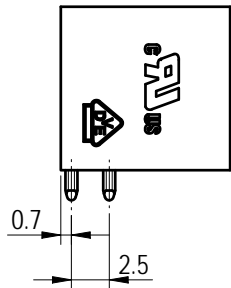

未注公差/General tolerances (mm)													0.1/10 ±2'	
0 ~ 3	>3 ~ 6	>6 ~ 10	>10 ~ 18	>18 ~ 30	>30 ~ 50	>50 ~ 80	>80 ~ 120	>120 ~ 180	>180 ~ 250	>250 ~ 315	>315 ~ 400	>400 ~ 500		>500
±0.12	±0.18	±0.22	±0.26	±0.31	±0.37	±0.57	±0.80	±0.93	±1.05	±1.15	±1.60	±2.20	±2.50	

ITEM	NAME OF PART	MATERIAL	NOTES
4	Plug	Thermoplastic	UL94V-0
3	Long Pin	Copper	Sn Plated
2	Short Pin	Copper	Sn Plated
1	Housing	Thermoplastic	UL94V-0

UL 标准/UL Standard:	B	C	D
额定电压/电流/Rated Voltage(V)/Current(A)	150/8	50/8	/
IEC 标准/IEC Standard:			
过压类别/Overvoltage Category/污染等级/Pollution Degree	III/3	III/2	II/2
额定电压/电流/Rated Voltage(V)/Current(A)	80/9.5	200/9.5	320/9.5
额定脉冲电压(KV)/Rate Impulse Voltage(KV)	2.5	2.5	2.5
间距/Pitch(mm)/线数范围/Poles	3.5/N=04~48P		
使用温度范围/Operating temperature(°C)	-30~+120		
符合RoHS环保要求/Conform to RoHS	Yes		