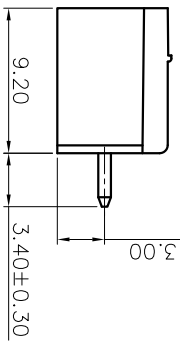

NOTES2:

1. Dimension shall be interpreted per ASME Y14.5-2009
 2. Pitch : 3.5/3.81mm, Poles : N=02~22P
 3. Operating temperature: -40°C~+105°C
 4. Undimensioned tolerances:

Pitch range in mm	Over	TO	Under
±0.15	±0.20	±0.30	±1.00
±0.30	±0.50	±0.70	±1.30
±0.50	±0.70	±1.00	±1.50
±0.70	±1.00	±1.50	±2.00

5. RoHS Compliance

15EDGVM - 3.5/3.81 - XXP - 1X - 00A (H)
 (RoHS)
 00A-(Standard)
 (Color):1.(Grey)
 (Series No.) (Pitch) (Poles) (Single Pitch)
 1.(Blue)
 2.(Blue)
 3.(Black)
 4.(Green)
 5.(Orange)
 6.(Red)
 7.(Transparent)
 8.(Yellow)
 9.(White)

PART NO.:	/	NAME:	NINGBO DEGSON ELECTRICAL CO., LTD	
			宁波高松电子有限公司	
DRFT:	/	TITLE:	CUSTOMER DRAWING	REV
CHKD:	/	15EDGVM-3.5/3.81-XXP-1Y-00A(H)		
APPD:	/	DRAWING NO.:		
THIRD ANGLE PROJECTION		DO NOT SCALE DRAWING		
THIRD ANGLE PROJECTION		SCALE		
THIRD ANGLE PROJECTION		1:1		