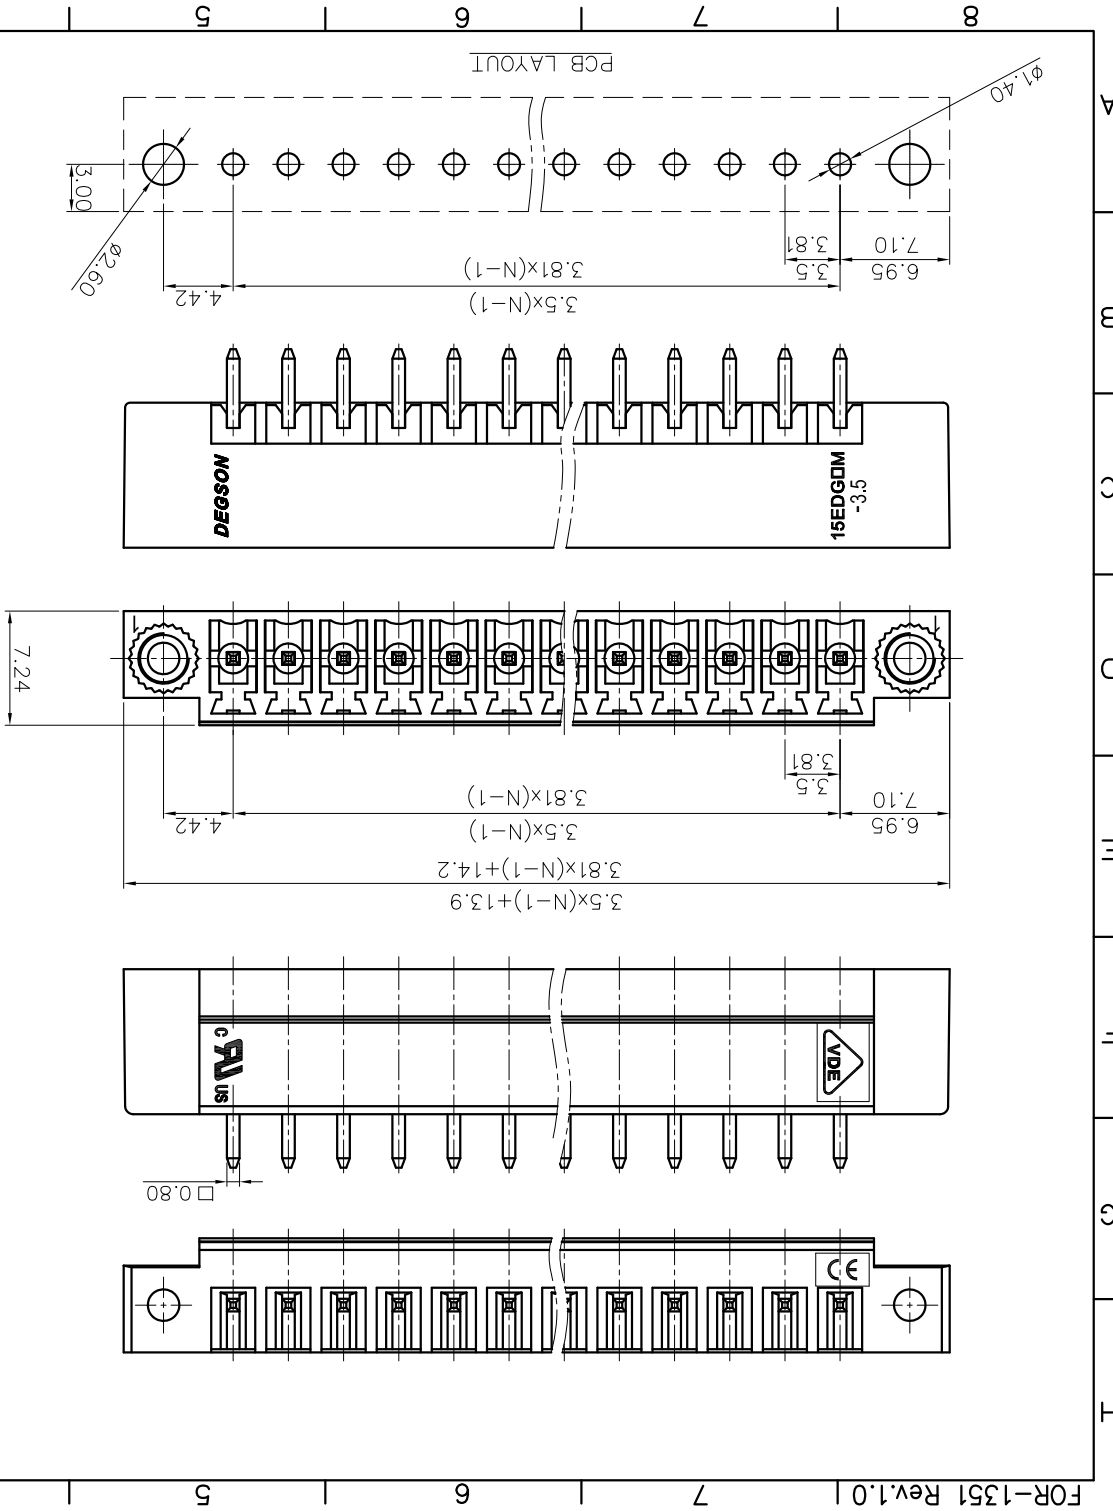

DETACHED LISTS