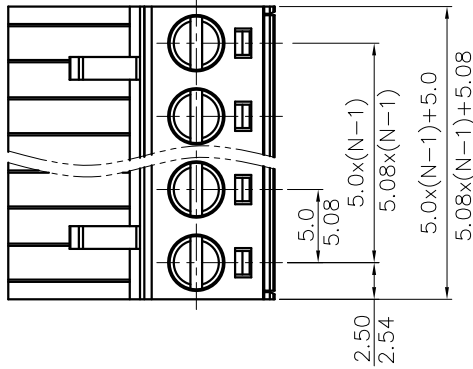

IEC Standard

1. Pollution Degree	2
Overvoltage Category	III
Rate Impulse Voltage(kV)	4.0KV
Rate Voltage(V)	320V
Rate Current(A)	20A

2. Torque value : M3, 0.5N·m
3. Wire range : 2.5mm²

NOTES2:

1. Dimension shall be interpreted per ASME Y14.5-2009
2. Pitch : 5.0/5.08mm, Poles : N=02~24P
3. Stripping length : 7~8mm
4. Operating temperature: -40°C~+105°C
5. Undimensioned tolerances:

Pitch range in mm	Nominal dimension range in mm			
	Over	Over	Over	Over
6 TO 10	6	10	30	60
10 TO 24	10	24	30	60
±0.15	±0.20	±0.30	±0.50	±0.70
				±1.00
				±2°

6. RoHS Compliance

02P: Clasp on the left from this view

PART NO.:	/	NINGBO DEGSON ELECTRICAL CO., LTD
APPD:	/	NAME: 2EDGK-5.0/5.08-XXP-1Y-1000A(H)
CHKD:	/	TITLE: CUSTOMER DRAWING
DRFT:	/	DRAWING NO. / REV DO
THIRD ANGLE PROJECTION		SCALE 1/1
DETACHED LISTS		DO NOT SCALE DRAWING SCALE 1:1