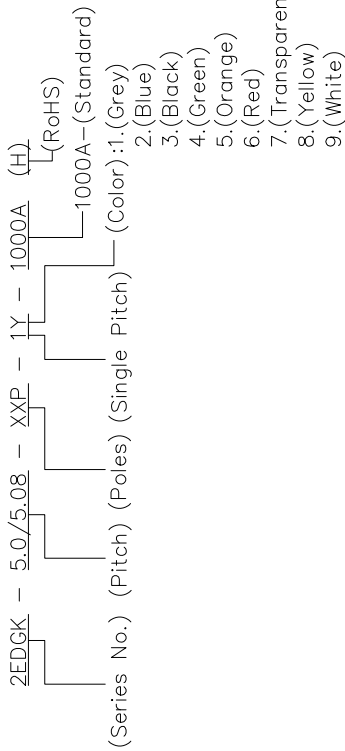

REVISION RECORD			
REV	ECN	DESCRIPTION	DRFT DATE

NOTES1:

UL Standard

1. Rated voltage/current : 300V / 15A
2. Withstanding voltage : AC1600V/1Min.
3. Torque value : M3, 4.43lb.in
4. Wire range : 28~12AWG

IEC Standard

1. Pollution Degree	2
Overvoltage Category	III
Rate Impulse Voltage(kV)	4.0KV
Rate Voltage(V)	320V
Rate Current(A)	20A

2. Torque value : M3, 0.5N·m
3. Wire range : 2.5mm²

NOTES2:

1. Dimension shall be interpreted per ASME Y14.5-2009
2. Pitch : 5.0/5.08mm, Poles : N=02~24P
3. Stripping length : 7~8mm
4. Operating temperature: -40°C~+105°C
5. Undimensioned tolerances:

Pitch range in mm	Nominal dimension range in mm			
	Over	Over	Over	Over
6 TO 10	6	10	30	60
10 TO 24	10	24	30	60
±0.15	±0.20	±0.30	±0.50	±0.70
				±1.00
				±2°

6. RoHS Compliance

02P: Clasp on the left from this view

PART NO.:	/	NINGBO DEGSON ELECTRICAL CO., LTD
APPD:	/	NAME: 2EDGK-5.0/5.08-XXP-1Y-1000A(H)
CHKD:	/	TITLE: CUSTOMER DRAWING
DRFT:	/	DRAWING NO. / REV DO
THIRD ANGLE PROJECTION		SCALE 1/1
DETACHED LISTS		DO NOT SCALE DRAWING SCALE 1:1