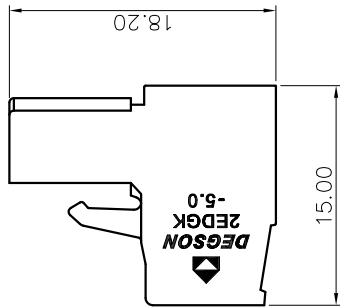

REVISION RECORD			
REV	ECN	DESCRIPTION	DRFT DATE

NOTES1:

UL Standard

1. Rated voltage/current : 300V / 15A
2. Withstanding voltage : AC1600V/1Min.
3. Torque value : M3, 4.43lb.in
4. Wire range : 28~12AWG

IEC Standard

1. Pollution Degree	2
Overvoltage Category	III
Rate Impulse Voltage(kV)	4.0KV
Rate Voltage(V)	320V
Rate Current(A)	20A

2. Torque value : M3, 0.5N·m
3. Wire range : 2.5mm²

NOTES2:

1. Dimension shall be interpreted per ASME Y14.5-2009
2. Pitch : 5.0/5.08mm, Poles : N=02~24P
3. Stripping length : 7~8mm
4. Operating temperature: -40°C~+105°C
5. Undimensioned tolerances:

Pitch range in mm	Nominal dimension range in mm			
	Over	Over	Over	Over
6 TO 10	6	10	30	60
10 TO 24	10	24	30	60
±0.15	±0.20	±0.30	±0.50	±0.70
				±1.00
				±2°

6. RoHS Compliance

02P: Clasp on the left from this view

PART NO.:	/	NINGBO DEGSON ELECTRICAL CO., LTD
APPD:	/	NAME: 2EDGK-5.0/5.08-XXP-1Y-1000A(H)
CHKD:	/	TITLE: CUSTOMER DRAWING
DRFT:	/	DRAWING NO. / REV DO
THIRD ANGLE PROJECTION		SCALE 1/1
DETACHED LISTS		DO NOT SCALE DRAWING SCALE 1:1