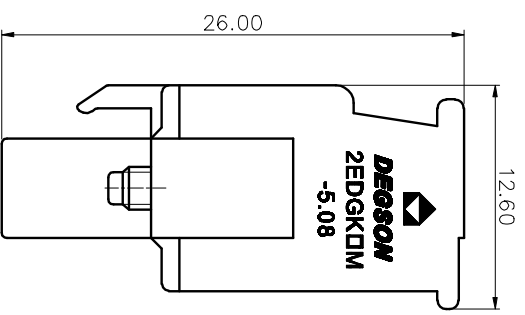

REVISION RECORD				
REV	ECN	DESCRIPTION	DRAFT	DATE

- NOTES1:
 UL Standard
 1. Rated voltage/current : 300V / 15A
 2. Withstanding voltage : AC1600V/1Min.
 3. Torque value : M2.5 , 3.54Lb.in
 4. Wire range : 28~12AWG
- IEC Standard
 1. Pollution Degree 2
 2. Overvoltage Category III
 3. Rate Impulse Voltage(KV) 4.0KV
 4. Rate Voltage(V) 320V
 5. Rate Current(A) 18A

2. Torque value : M2.5 , 0.4N*m
 3. Wire range : 2.5mm²

- NOTES2:
 1. Dimension shall be interpreted per ASME Y14.5-2009
 2. Pitch : 5.0/5.08mm, Poles : N=02~22P
 3. Stripping length : 7~8mm
 4. Operating temperature : -40°C~+105°C
 5. Undimensioned tolerances:

mm	Over	Over	Over	Over	Over
6	10	10	30	60	100
TO	TO	TO	TO	TO	TO
6	10	24	30	60	100
150	150	150	150	150	150
±0.15	±0.20	±0.30	±0.30	±0.50	±0.70
±1.00	±1.30	±2.0			

6. RoHS Compliance

ZEDGKAM - 5.0/5.08 - XXP - 1Y - 00A (H)
 (Series No.) (Pitch) (Poles) (Single Pitch)
 00A-(Standard)
 (RoHS)