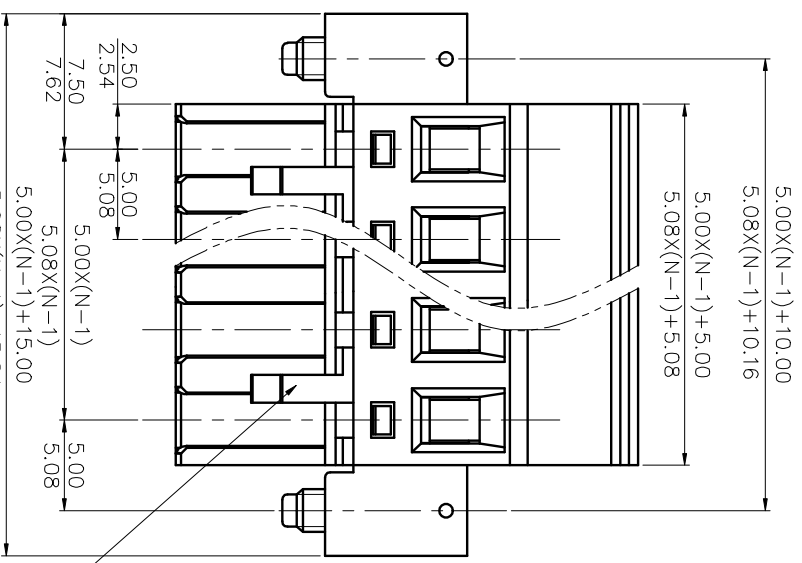

REVISION RECORD				
REV	ECN	DESCRIPTION	DRAFT	DATE

- NOTES1:
 UL Standard
 1. Rated voltage/current : 300V / 15A
 2. Withstanding voltage : AC1600V/1Min.
 3. Torque value : M2.5 , 3.54Lb.in
 4. Wire range : 28~12AWG
- IEC Standard
 1. Pollution Degree 2
 2. Overvoltage Category III
 3. Rate Impulse Voltage(KV) 4.0KV
 4. Rate Voltage(V) 320V
 5. Rate Current(A) 18A

2. Torque value : M2.5 , 0.4N*m
 3. Wire range : 2.5mm²

- NOTES2:
 1. Dimension shall be interpreted per ASME Y14.5-2009
 2. Pitch : 5.0/5.08mm, Poles : N=02~22P
 3. Stripping length : 7~8mm
 4. Operating temperature : -40°C~+105°C
 5. Undimensioned tolerances:

mm	Over	Over	Over	Over	Over
6	10	10	30	60	100
TO	TO	TO	TO	TO	TO
6	10	24	30	60	100
150	150	150	150	150	150
±0.15	±0.20	±0.30	±0.30	±0.50	±0.70
±1.00	±1.30	±2.0			

6. RoHS Compliance

ZEDGKAM - 5.0/5.08 - XXP - 1Y - 00A (H)
 (Series No.) (Pitch) (Poles) (Single Pitch)
 00A-(Standard)
 (RoHS)