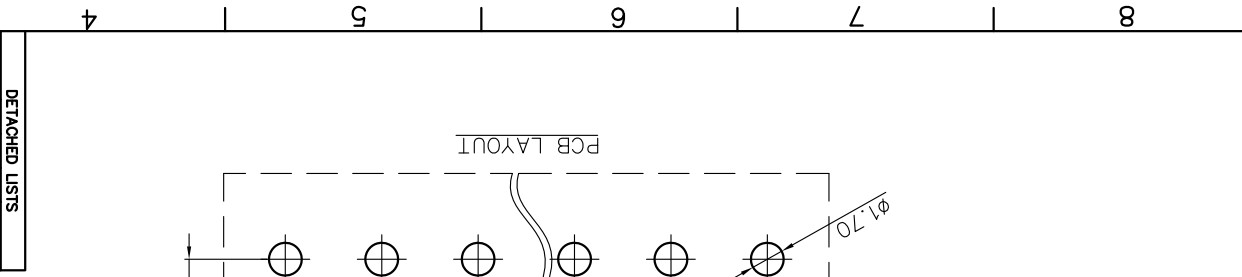

REVISION RECORD			
REV	ECN	DESCRIPTION	DRFT

PART NO.:	NINGBO DEGSON ELECTRICAL CO., LTD	
	宁波高松电子有限公司	
APPD:	/	
CHKD:	/	
DRFT:	/	
NAME:	2EDGRC-5.0/5.08-XXP-1Y-00A(H)	
TITLE:	CUSTOMER DRAWING	
REV	DO	
SHEET	1/1	
SCALE	1:1	
THIRD ANGLE PROJECTION		DO NOT SCALE DRAWING
DRAWING NO.:		MM
DRAWING NO.:		(INCH)

NOTE2:

1. Dimension shall be interpreted per ASME Y14.5-2009

2. Pitch : 5.00/5.08mm, Poles : N=2~24P

3. Operating temperature: -40°C~+105°C

4. Undimensioned tolerances:

Pitch range in mm	Nominal dimension range in mm	Over	Under
6 to 10	±0.20	0.15	±0.20
10 to 24	±0.30	0.20	±0.30
30 to 60	±0.50	0.30	±0.50
60 to 100	±0.70	0.50	±0.70
100 to 150	±1.00	0.70	±1.00