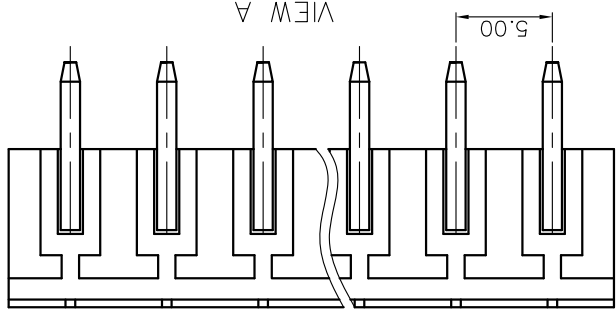

REVISION RECORD			
REV	ECN	DESCRIPTION	DRFT

PART NO.:	NINGBO DEGSON ELECTRICAL CO., LTD	
	宁波高松电子有限公司	
APPD:	/	
CHKD:	/	
DRFT:	/	
NAME:	2EDGRC-5.0/5.08-XXP-1Y-00A(H)	
TITLE:	CUSTOMER DRAWING	
REV	DO	
SHEET	1/1	
SCALE	1:1	
THIRD ANGLE PROJECTION		DO NOT SCALE DRAWING
DRAWING NO.:		MM
DRAWING NO.:		(INCH)

NOTE2:

1. Dimension shall be interpreted per ASME Y14.5-2009

2. Pitch : 5.00/5.08mm, Poles : N=2~24P

3. Operating temperature: -40°C~+105°C

4. Undimensioned tolerances:

Pitch range in mm	Nominal dimension range in mm	Over	Under
6 to 10	±0.20	0.15	±0.20
10 to 24	±0.30	0.20	±0.30
30 to 60	±0.50	0.30	±0.50
60 to 100	±0.70	0.50	±0.70
100 to 150	±1.00	0.70	±1.00