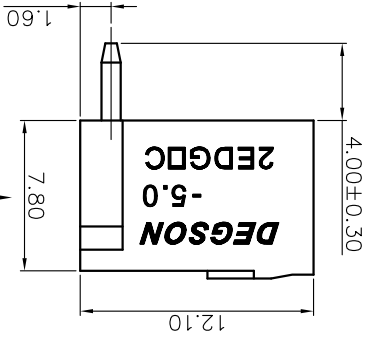

REVISION RECORD			
REV	ECN	DESCRIPTION	DRFT

PART NO.:	NINGBO DEGSON ELECTRICAL CO., LTD	
	宁波高松电子有限公司	
APPD:	/	
CHKD:	/	
DRFT:	/	
NAME:	2EDGRC-5.0/5.08-XXP-1Y-00A(H)	
TITLE:	CUSTOMER DRAWING	
REV	DO	
SHEET	1/1	
SCALE	1:1	
THIRD ANGLE PROJECTION		DO NOT SCALE DRAWING
DRAWING NO.:		MM
DRAWING NO.:		(INCH)

NOTE2:

1. Dimension shall be interpreted per ASME Y14.5-2009

2. Pitch : 5.00/5.08mm, Poles : N=2~24P

3. Operating temperature: -40°C~+105°C

4. Undimensioned tolerances:

Pitch range in mm	Nominal dimension range in mm	Over	Under
6 to 10	±0.20	0.15	±0.20
10 to 24	±0.30	0.20	±0.30
30 to 60	±0.50	0.30	±0.50
60 to 100	±0.70	0.50	±0.70
100 to 150	±1.00	0.70	±1.00