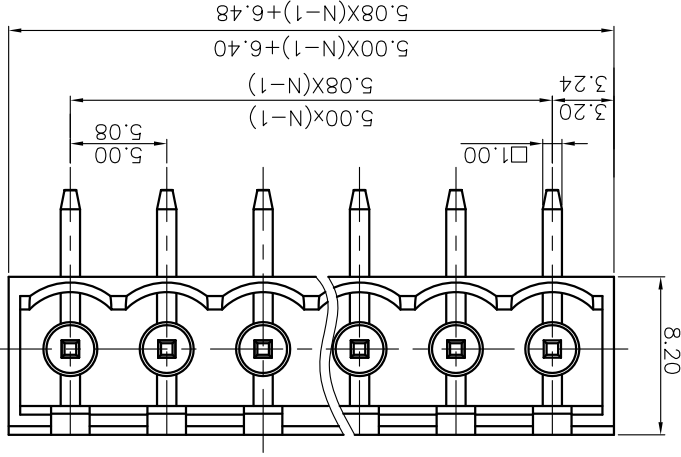

REVISION RECORD			
REV	ECN	DESCRIPTION	DRFT

PART NO.:	NINGBO DEGSON ELECTRICAL CO., LTD	
	宁波高松电子有限公司	
APPD:	/	
CHKD:	/	
DRFT:	/	
NAME:	2EDGRC-5.0/5.08-XXP-1Y-00A(H)	
TITLE:	CUSTOMER DRAWING	
REV	DO	
SHEET	1/1	
SCALE	1:1	
THIRD ANGLE PROJECTION		DO NOT SCALE DRAWING
DRAWING NO.:		MM
DRAWING NO.:		(INCH)

NOTE2:

1. Dimension shall be interpreted per ASME Y14.5-2009

2. Pitch : 5.00/5.08mm, Poles : N=2~24P

3. Operating temperature: -40°C~+105°C

4. Undimensioned tolerances:

Pitch range in mm	Nominal dimension range in mm	Over	Under
6 to 10	±0.20	0.15	±0.20
10 to 24	±0.30	0.20	±0.30
30 to 60	±0.50	0.30	±0.50
60 to 100	±0.70	0.50	±0.70
100 to 150	±1.00	0.70	±1.00