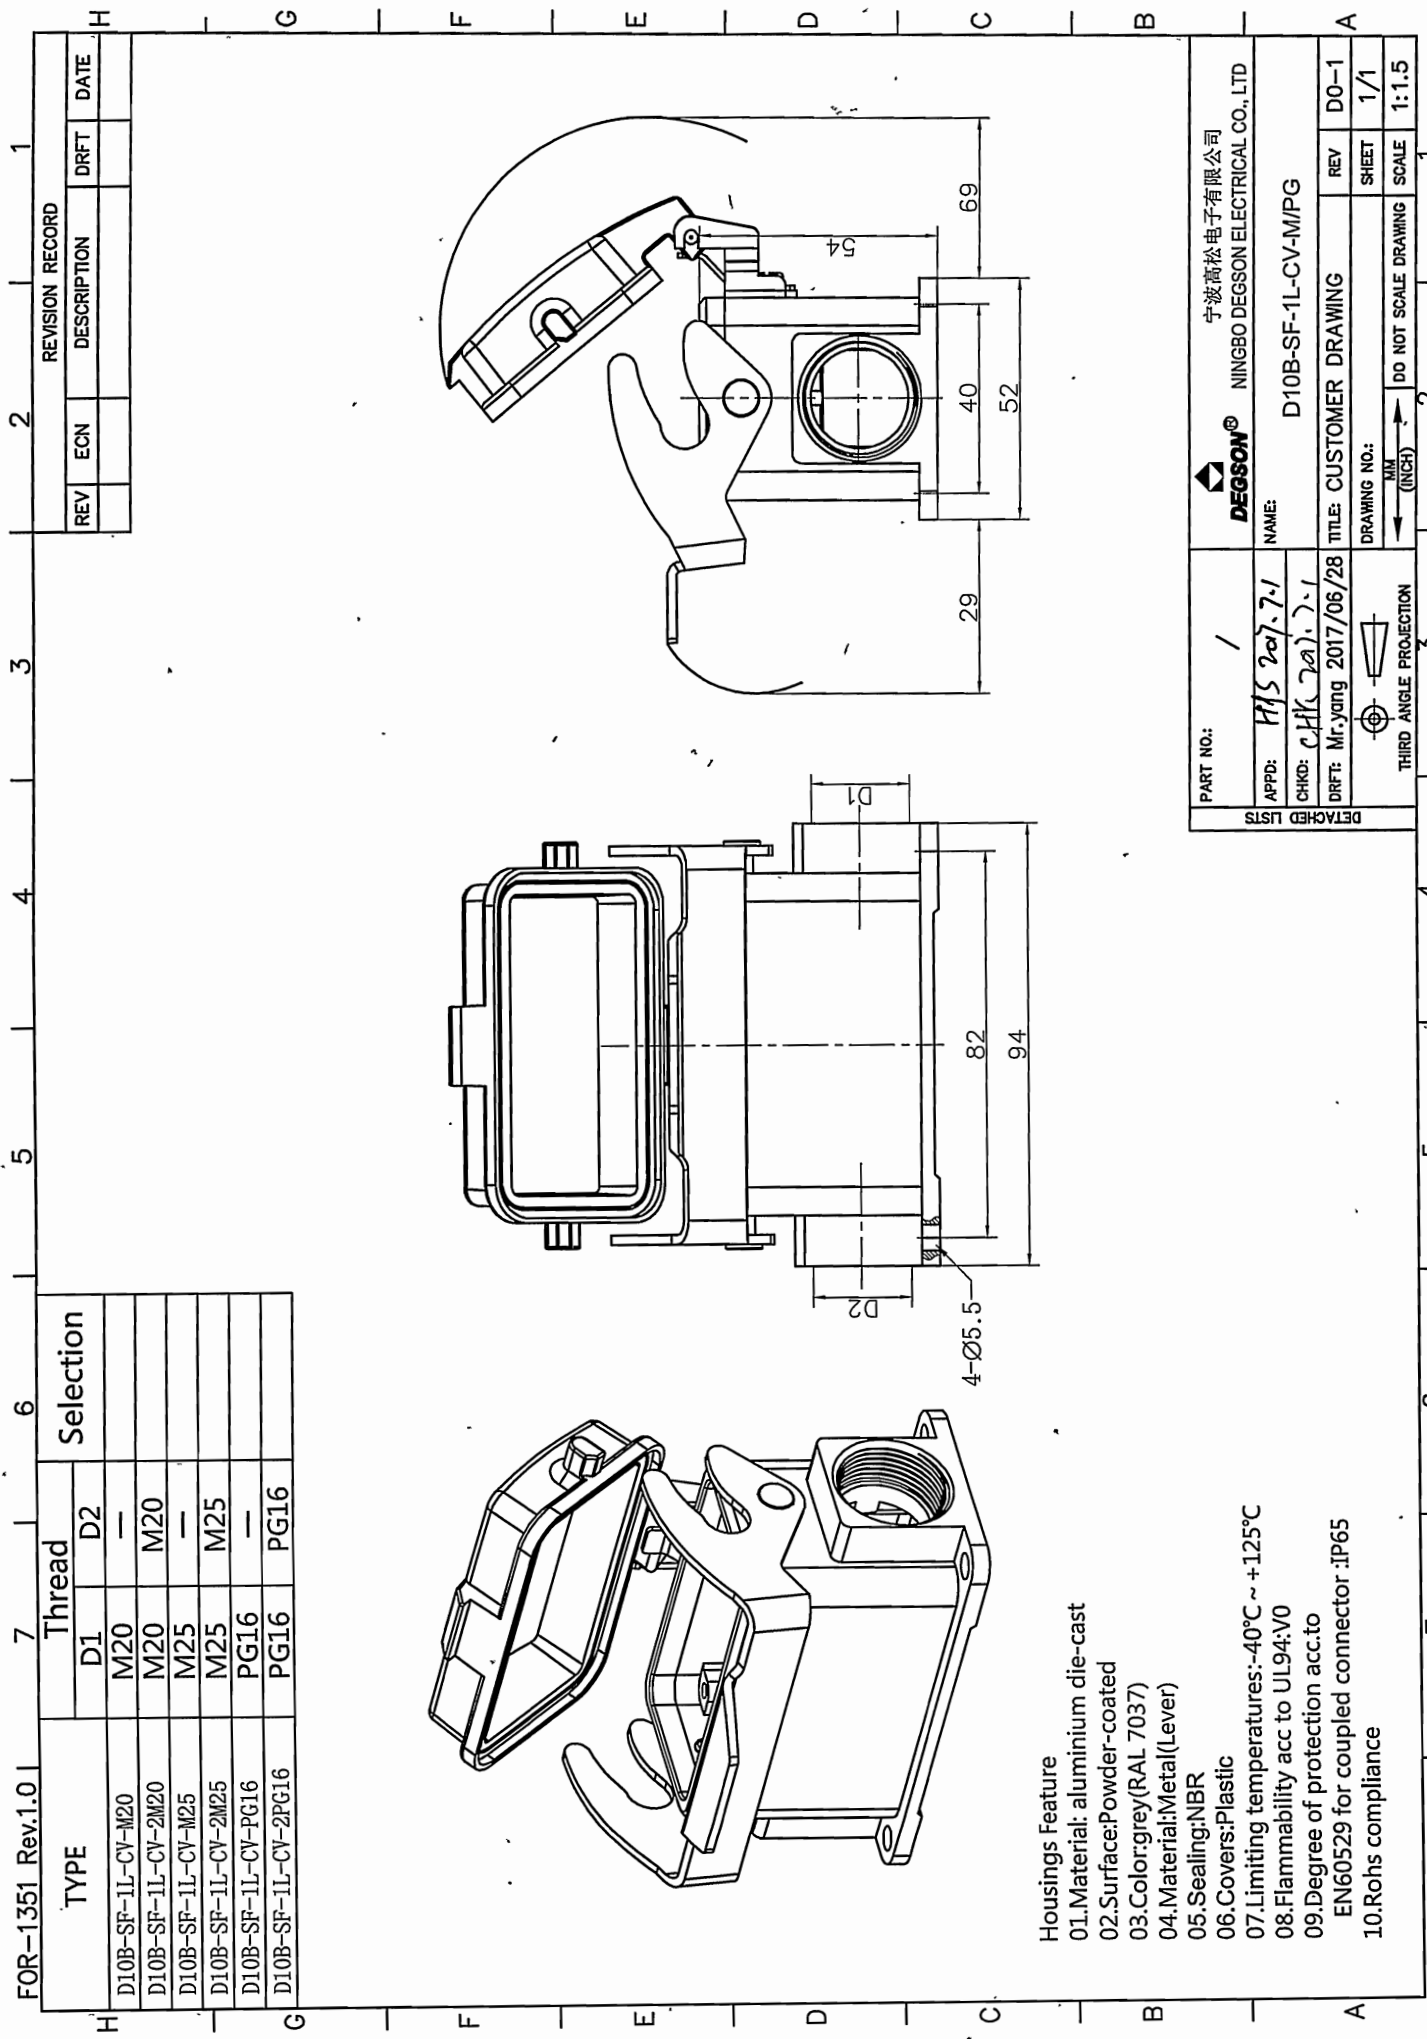

TYPE	Thread		Selection
	D1	D2	
D10B-SF-1L-CV-M20	M20	—	
D10B-SF-1L-CV-2M20	M20	M20	
D10B-SF-1L-CV-M25	M25	—	
D10B-SF-1L-CV-2M25	M25	M25	
D10B-SF-1L-CV-PG16	PG16	—	
D10B-SF-1L-CV-2PG16	PG16	PG16	

REVISION RECORD				
REV	ECN	DESCRIPTION	DRFT	DATE

- Housings Feature**
01. Material: aluminium die-cast
 02. Surface: Powder-coated
 03. Color: grey (RAL 7037)
 04. Material: Metal (Lever)
 05. Sealing: NBR
 06. Covers: Plastic
 07. Limiting temperatures: -40°C ~ +125°C
 08. Flammability acc to UL94: V0
 09. Degree of protection acc.to EN60529 for coupled connector: IP65
 10. Rohs compliance

PART NO:	/	NINGBO DEGSON ELECTRICAL CO., LTD
APPD:	M/S 2017.7.1	NAME: D10B-SF-1L-CV-M/PG
CHKD:	CHK 2017.7.1	TITLE: CUSTOMER DRAWING
DRFT:	Mr.yang 2017/06/28	REV DO-1
DRAWING NO:		SHEET 1/1
MM (INCH)		DO NOT SCALE DRAWING SCALE 1:1.5
THIRD ANGLE PROJECTION		