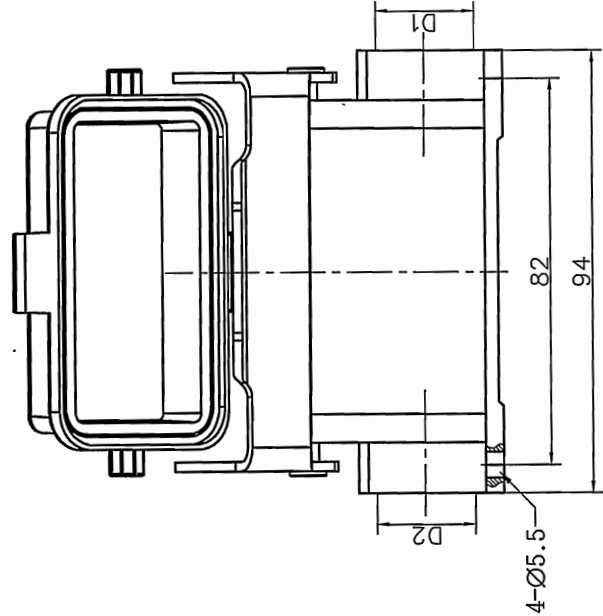

TYPE	Thread		Selection
	D1	D2	
D10B-SF-1L-CV-M20	M20	—	
D10B-SF-1L-CV-2M20	M20	M20	
D10B-SF-1L-CV-M25	M25	—	
D10B-SF-1L-CV-2M25	M25	M25	
D10B-SF-1L-CV-PG16	PG16	—	
D10B-SF-1L-CV-2PG16	PG16	PG16	

REVISION RECORD				
REV	ECN	DESCRIPTION	DRFT	DATE

- Housings Feature**
01. Material: aluminium die-cast
 02. Surface: Powder-coated
 03. Color: grey (RAL 7037)
 04. Material: Metal (Lever)
 05. Sealing: NBR
 06. Covers: Plastic
 07. Limiting temperatures: -40°C ~ +125°C
 08. Flammability acc to UL94: V0
 09. Degree of protection acc.to EN60529 for coupled connector: IP65
 10. Rohs compliance

PART NO:	/	NINGBO DEGSON ELECTRICAL CO., LTD
APPD:	M/S 2017.7.1	NAME: D10B-SF-1L-CV-M/PG
CHKD:	CHK 2017.7.1	TITLE: CUSTOMER DRAWING
DRFT:	Mr.yang 2017/06/28	REV DO-1
DRAWING NO:		SHEET 1/1
MM (INCH)		DO NOT SCALE DRAWING SCALE 1:1.5
THIRD ANGLE PROJECTION		