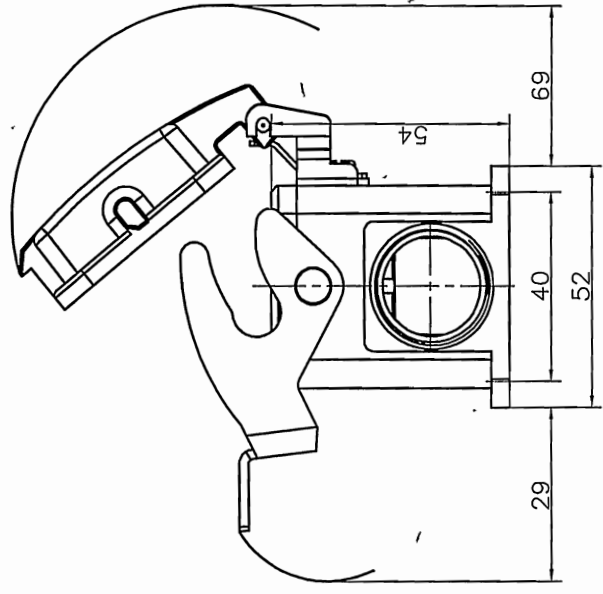

TYPE	Thread		Selection
	D1	D2	
D10B-SF-1L-CV-M20	M20	—	
D10B-SF-1L-CV-2M20	M20	M20	
D10B-SF-1L-CV-M25	M25	—	
D10B-SF-1L-CV-2M25	M25	M25	
D10B-SF-1L-CV-PG16	PG16	—	
D10B-SF-1L-CV-2PG16	PG16	PG16	

REVISION RECORD				
REV	ECN	DESCRIPTION	DRFT	DATE

- Housings Feature**
01. Material: aluminium die-cast
 02. Surface: Powder-coated
 03. Color: grey (RAL 7037)
 04. Material: Metal (Lever)
 05. Sealing: NBR
 06. Covers: Plastic
 07. Limiting temperatures: -40°C ~ +125°C
 08. Flammability acc to UL94: V0
 09. Degree of protection acc.to EN60529 for coupled connector: IP65
 10. Rohs compliance

PART NO:	/	NINGBO DEGSON ELECTRICAL CO., LTD
APPD:	M/S 2017.7.1	NAME: D10B-SF-1L-CV-M/PG
CHKD:	CHK 2017.7.1	TITLE: CUSTOMER DRAWING
DRFT:	Mr.yang 2017/06/28	REV DO-1
DRAWING NO:		SHEET 1/1
MM (INCH)		DO NOT SCALE DRAWING SCALE 1:1.5
THIRD ANGLE PROJECTION		