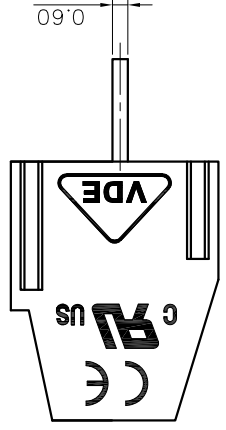

REVISION RECORD			
REV	ECN	DESCRIPTION	DATE

PART NO.:	NINGBO DEGSON ELECTRICAL CO., LTD		
	宁波高松电子有限公司		
NAME:	DG127-5.0/5.08-XXP-1Y-00A(H)		
APPD:	/		
CHKD:	/		
DRFT:	/		
TITLE:	CUSTOMER DRAWING	REV	D0
DRAWING NO.:	/	SHEET	1/1
THIRD ANGLE PROJECTION		DO NOT SCALE DRAWING	SCALE 1:1

NOTES1:
 UL Standard
 1.Rated Voltage/Current : 300V / 12A
 2.Torque Value : M2.5 , 3.54Lb.in
 3.Wire Range : 26~14AWG

IEC Standard
 1.Rated Voltage/Current : 250V / 15A
 2.Torque Value : M2.5 , 0.4N.m
 3.Wire Range : 1.5mm²

NOTES2:
 1.Dimension shall be interpreted per ASME Y14.5-2009
 2.Pitch : 5.0/5.08mm, Poles : N=02~24P
 3.Stripping length : 5mm
 4.Withstanding Voltage : AC2000V/1min.
 5.Operating temperature: -40°C~+105°C
 6.Undimensioned Tolerances:

DG127 - 5.0/5.08 - XXP - 1Y - 00A (H)
 (Series No.) (Pitch) (Poles)
 (Color): 1.(Grey)2.(Blue)3.(Black)4.(Green)5.(Orange)
 6.(Red)7.(Transparent)8.(Yellow)9.(White)
 (Rohs)
 00A-(Standard)
 (Single Pitch)