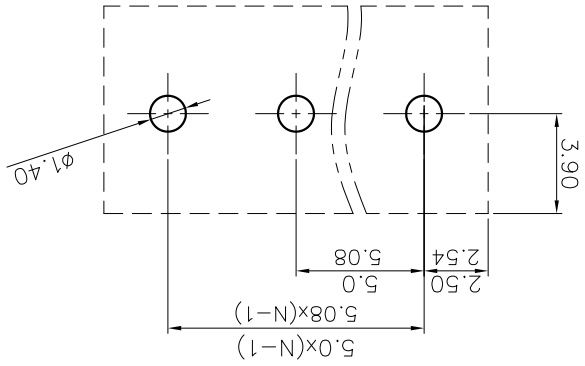

REVISION RECORD			
REV	ECN	DESCRIPTION	DATE

PART NO.:	NINGBO DEGSON ELECTRICAL CO., LTD		
	宁波高松电子有限公司		
NAME:	DG127-5.0/5.08-XXP-1Y-00A(H)		
APPD:	/		
CHKD:	/		
DRFT:	/		
TITLE:	CUSTOMER DRAWING	REV	D0
DRAWING NO.:	/	SHEET	1/1
THIRD ANGLE PROJECTION		DO NOT SCALE DRAWING	SCALE 1:1

NOTES1:
 UL Standard
 1.Rated Voltage/Current : 300V / 12A
 2.Torque Value : M2.5 , 3.54Lb.in
 3.Wire Range : 26~14AWG

IEC Standard
 1.Rated Voltage/Current : 250V / 15A
 2.Torque Value : M2.5 , 0.4N.m
 3.Wire Range : 1.5mm²

NOTES2:
 1.Dimension shall be interpreted per ASME Y14.5-2009
 2.Pitch : 5.0/5.08mm, Poles : N=02~24P
 3.Stripping length : 5mm
 4.Withstanding Voltage : AC2000V/1min.
 5.Operating temperature: -40°C~+105°C
 6.Undimensioned Tolerances:

DG127 - 5.0/5.08 - XXP - 1Y - 00A (H)
 (Series No.) (Pitch) (Poles)
 (Color): 1.(Grey)2.(Blue)3.(Black)4.(Green)5.(Orange)
 6.(Red)7.(Transparent)8.(Yellow)9.(White)
 (Rohs)
 00A-(Standard)
 (Single Pitch)