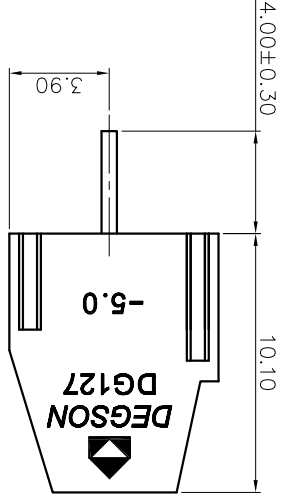

REVISION RECORD			
REV	ECN	DESCRIPTION	DATE

PART NO.:	NINGBO DEGSON ELECTRICAL CO., LTD		
	宁波高松电子有限公司		
NAME:	DG127-5.0/5.08-XXP-1Y-00A(H)		
APPD:	/		
CHKD:	/		
DRFT:	/		
TITLE:	CUSTOMER DRAWING	REV	D0
DRAWING NO.:	/	SHEET	1/1
THIRD ANGLE PROJECTION		DO NOT SCALE DRAWING	SCALE 1:1

NOTES1:
 UL Standard
 1.Rated Voltage/Current : 300V / 12A
 2.Torque Value : M2.5 , 3.54Lb.in
 3.Wire Range : 26~14AWG

IEC Standard
 1.Rated Voltage/Current : 250V / 15A
 2.Torque Value : M2.5 , 0.4N.m
 3.Wire Range : 1.5mm²

NOTES2:
 1.Dimension shall be interpreted per ASME Y14.5-2009
 2.Pitch : 5.0/5.08mm, Poles : N=02~24P
 3.Stripping length : 5mm
 4.Withstanding Voltage : AC2000V/1min.
 5.Operating temperature: -40°C~+105°C
 6.Undimensioned Tolerances:

DG127 - 5.0/5.08 - XXP - 1Y - 00A (H)
 (Series No.) (Pitch) (Poles)
 (Color): 1.(Grey)2.(Blue)3.(Black)4.(Green)5.(Orange)
 6.(Red)7.(Transparent)8.(Yellow)9.(White)
 (Rohs)
 00A-(Standard)
 (Single Pitch)