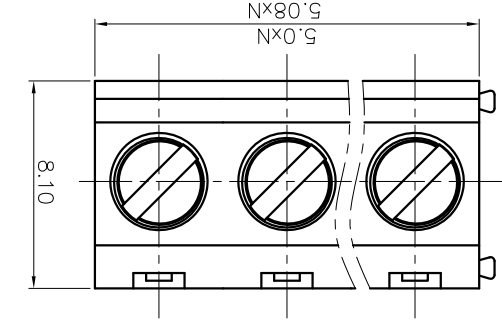

REVISION RECORD			
REV	ECN	DESCRIPTION	DATE

PART NO.:	NINGBO DEGSON ELECTRICAL CO., LTD		
	宁波高松电子有限公司		
NAME:	DG127-5.0/5.08-XXP-1Y-00A(H)		
APPD:	/		
CHKD:	/		
DRFT:	/		
TITLE:	CUSTOMER DRAWING	REV	D0
DRAWING NO.:	/	SHEET	1/1
THIRD ANGLE PROJECTION		DO NOT SCALE DRAWING	SCALE 1:1

NOTES2:
 1.Dimension shall be interpreted per ASME Y14.5-2009
 2.Pitch : 5.0/5.08mm, Poles : N=02~24P
 3.Stripping length : 5mm
 4.Withstanding Voltage : AC2000V/1min.
 5.Operating temperature: -40°C~+105°C
 6.Undimensioned Tolerances:

DG127 - 5.0/5.08 - XXP - 1Y - 00A (H)
 (Series No.) (Pitch) (Poles)
 (Color): 1.(Grey)2.(Blue)3.(Black)4.(Green)5.(Orange)
 6.(Red)7.(Transparent)8.(Yellow)9.(White)
 (Rohs)
 00A-(Standard)
 (Single Pitch)