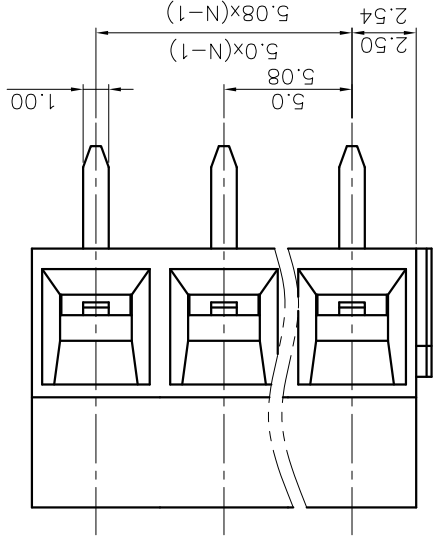

REVISION RECORD			
REV	ECN	DESCRIPTION	DATE

PART NO.:	NINGBO DEGSON ELECTRICAL CO., LTD		
	宁波高松电子有限公司		
NAME:	DG127-5.0/5.08-XXP-1Y-00A(H)		
APPD:	/		
CHKD:	/		
DRFT:	/		
TITLE:	CUSTOMER DRAWING	REV	D0
DRAWING NO.:	/	SHEET	1/1
THIRD ANGLE PROJECTION		DO NOT SCALE DRAWING	SCALE 1:1

NOTES1:
 UL Standard
 1.Rated Voltage/Current : 300V / 12A
 2.Torque Value : M2.5 , 3.54Lb.in
 3.Wire Range : 26~14AWG

IEC Standard
 1.Rated Voltage/Current : 250V / 15A
 2.Torque Value : M2.5 , 0.4N.m
 3.Wire Range : 1.5mm²

NOTES2:
 1.Dimension shall be interpreted per ASME Y14.5-2009
 2.Pitch : 5.0/5.08mm, Poles : N=02~24P
 3.Stripping length : 5mm
 4.Withstanding Voltage : AC2000V/1min.
 5.Operating temperature: -40°C~+105°C
 6.Undimensioned Tolerances: