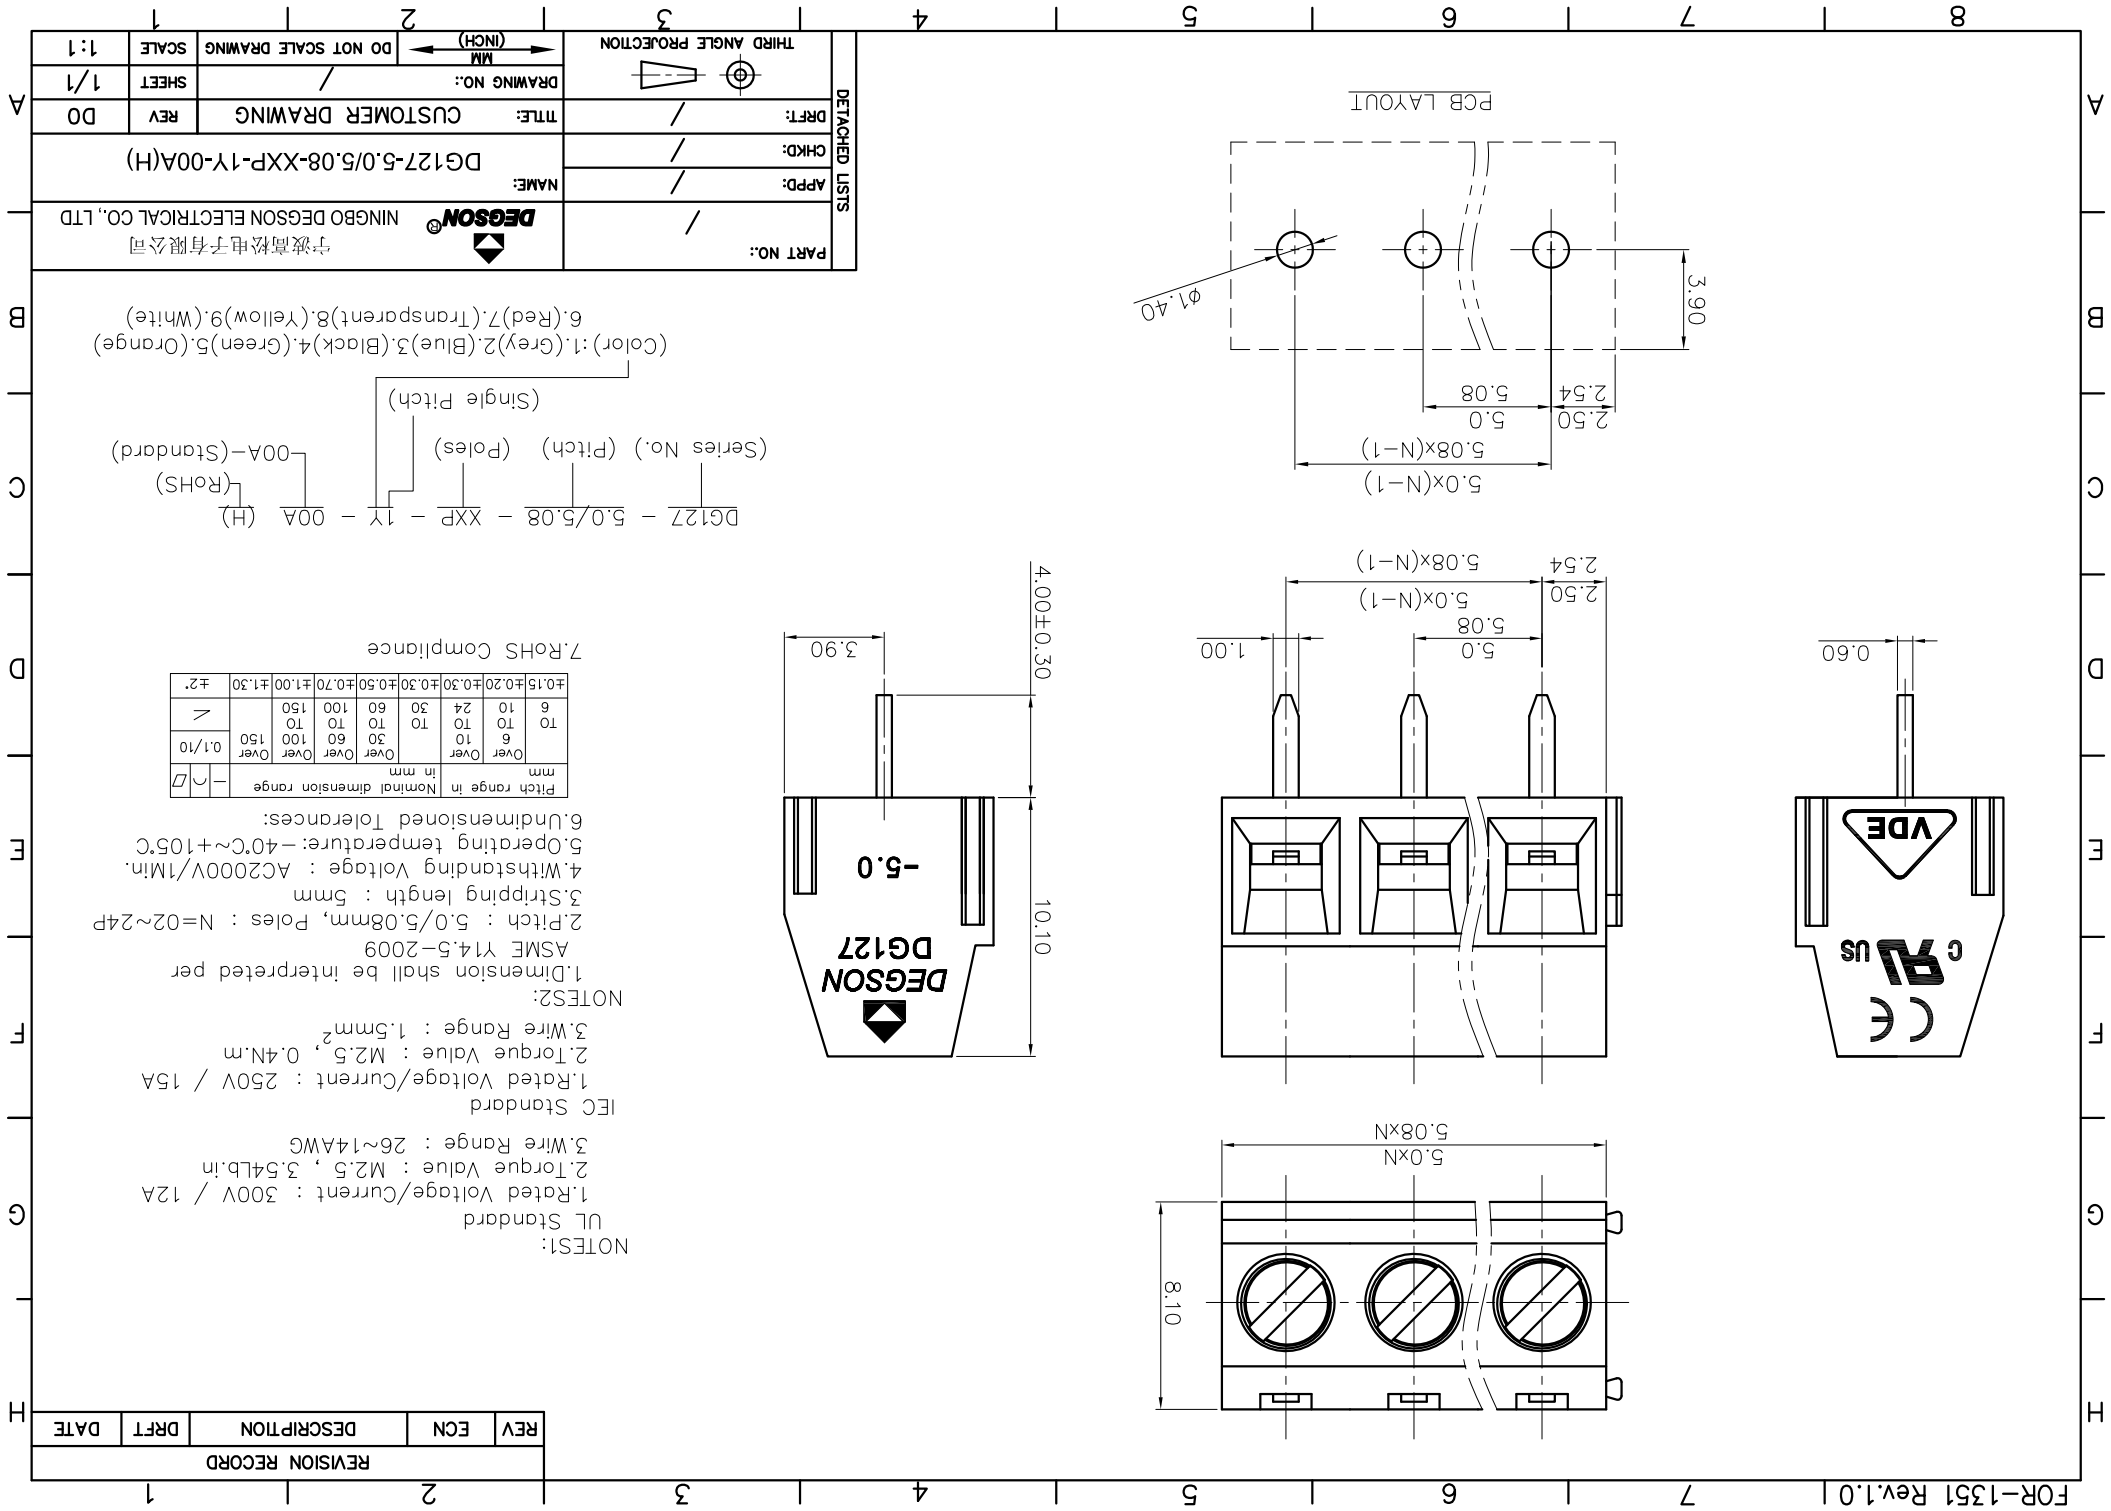

NOTES1:
UL Standard
1.Rated Voltage/Current : 300V / 12A
2.Torque Value : M2.5 , 3.54Lb.in
3.Wire Range : 26~14AWG

IEC Standard
1.Rated Voltage/Current : 250V / 15A
2.Torque Value : M2.5 , 0.4N.m
3.Wire Range : 1.5mm²

NOTES2:
1.Dimension shall be interpreted per ASME Y14.5-2009
2.Pitch : 5.0/5.08mm, Poles : N=02~24P
3.Stripping length : 5mm
4.Withstanding Voltage : AC2000V/1min.
5.Operating temperature: -40°C~+105°C
6.Undimensioned Tolerances:

Pitch range in mm	Over	Over	Over	Over	Over	Over	Over	Over	Over
±2.0	±0.15	±0.20	±0.30	±0.50	±0.70	±1.00	±1.30	±1.50	±2.0
TO	6	10	10	10	10	10	10	10	10
Over	6	10	10	30	60	100	150	150	150
mm	mm	mm	mm	mm	mm	mm	mm	mm	mm

DG127 - 5.0/5.08 - XXP - 1Y - 00A (H)
(Series No.) (Pitch) (Poles)
(Color): 1.(Grey)2.(Blue)3.(Black)4.(Green)5.(Orange)
6.(Red)7.(Transparent)8.(Yellow)9.(White)
(Rohs)
00A-(Standard)
(Single Pitch)

7.Rohs Compliance